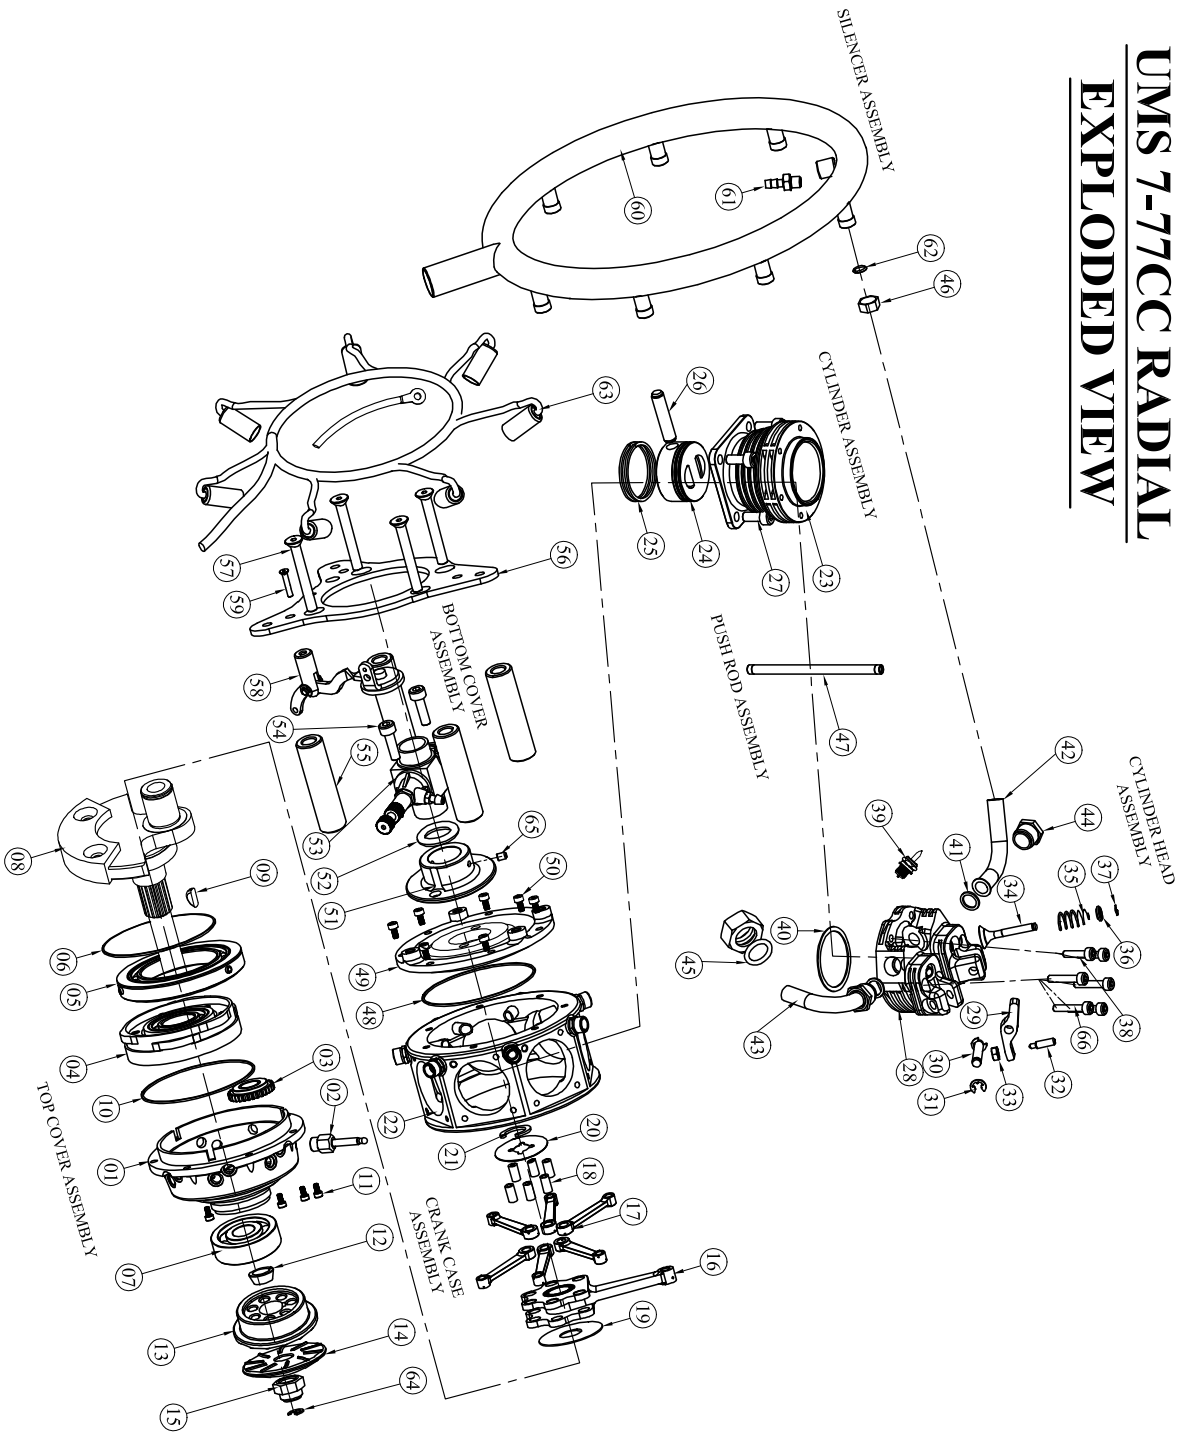

UMS 7-77CC RADIAL EXPLODED VIEW

SI NO	PART NO	PART NAME	REV	QTY
01	UMS796002310	TOP COVER WITH DOWN (6)	0	01
02	UMS796002340	CAM PIN GUIDE ASSEMBLY	0	14
03	EV0077702300	INTERMEDIATE GEAR WITH BRUSH	0	01
04	EV0077702350	CAM GEAR WITH BEARING	B	01
05	UMS796002240	SEALING RING WITH BEARING	0	01
06	ORR001670015	O-RING (SEALING RING)	0	01
07	BER001005000	BEARING (TOP COVER)	0	01
08	UMS779002030	CRANK SHAFT ASSEMBLY	0	01
09	UMS796002140	WOOD RUFF KEY	0	01
10	ORR001670015	O-RING TOP COVER	0	01
11	SSS630050080	TOP COVER SCREW	0	07
12	UMS796002100	PROPELLER LOCK CONE	0	01
13	UMS779002010	PROPELLER DRIVE	0	01
14	UMS796002090	PROPELLER WASHER	0	01
15	EV00777023000	PROPELLER LOCK NUT	0	01
16	EV0077701751	CONNECTING ROD MAIN WITH BEARING	0	01
17	EV0077701800	CONNECTING ROD SMALL	0	06
18	EV0077702300	CONNECTING ROD PIN	0	06
19	EV0077702300	SPRING WASHER INSER	0	01
20	EV0077712400	SPRING WASHER OUTER	0	01
21	ECR001140010	CIRCLIP (CONNECTING ROD)	0	01
22	UMS796004030	CRANK CASE WITH MANIFOLD	A	01
23	UMS779003080	CYLINDER WITH SLEEVE	A	07
24	EV0077701900	PISTON	0	07
25	EV0077704600	PISTON RING	0	14
26	EV0077702350	PISTON PIN ASSEMBLY	0	07
27	SSS630050080	CYLINDER LOCK SCREW	0	28
28	UMS796001030	CYLINDER HEAD WITH VALVE GUIDE	C	07
29	UMS796001060	ROCKER ARM	0	14
30	UMS796001070	ROCKER ARM PIN	0	14
31	ECR0010032006	CIRCLIP ROCKER ARM	0	28
32	UMS796001180	ROCKER ARM SCREW	0	14
33	NH110000020	ROCKER ARM NUT	0	14
34	UMS796001040	VALVE	0	14
35	EV0077702300	VALVE SPRING	0	14
36	UMS796001050	SPRING STAINER	0	14
37	ECR0010030906	CIRCLIP SPRING STAINER	0	14
38	SSS630050160	CYLINDER HEAD LOCK SCREW	0	28
39	GER001000000	GLOW PLUG	0	07
40	UMS796001080	CYLINDER HEAD GASKET	0	07
41	EV0077712400	PIPE WASHER	0	14
42	UMS796001100	EXHAUST PIPE	0	07
43	EV0077712500	INLET PIPE	0	07
44	EV0077703100	LOCK NUT (IN & EXHAUST)	0	14
45	ORR001066010	O-RING INLET PIPE	0	07
46	EV0077703200	LOCK NUT (IN)	A	14
47	UMS796005030	PUSH ROD ASSEMBLY	0	14
48	ORR001670015	O-RING BOTTOM COVER	0	01
49	UMS796006010	BOTTOM COVER	0	01
50	SSS630050080	BOTTOM COVER LOCK SCREW	0	07
51	UMS734006440	CARBURETOR ADAPTER	0	01
52	ORR001670015	O-RING CARBURETOR	0	01
53	EV0077711501	CARBURETOR	0	01
54	SSS630050080	CARBURETOR ADAPTER LOCK SCREW	0	02
55	UMS796006020	SPRINGER	0	04
56	EV0077701100	BASE PLATE	0	01
57	SCI130050350	BASE PLATE LOCK SCREW	A	04
58	UMS779006190	CHOKE LEVER ASSEMBLY	A	01
59	SCI130030101	CHOKE LEVER ASSEMBLY LOCK SCREW	A	01
60	UMS796007070	SILENCER RING	0	01
61	TMH529007050	PRESSURE FEED NIPPLE	0	01
62	EV0077713900	SILENCER LOCK CONE	0	07
63	UMS77577900	WIRE HARNESS ASSEMBLY	0	01
64	ERR001080010	CIRCLIP CRANK SHAFT	0	01
65	SSS630050030	CARBURETOR LOCK SCREW	0	02
66	SSS630050020	CYLINDER HEAD LOCK SCREW	0	14