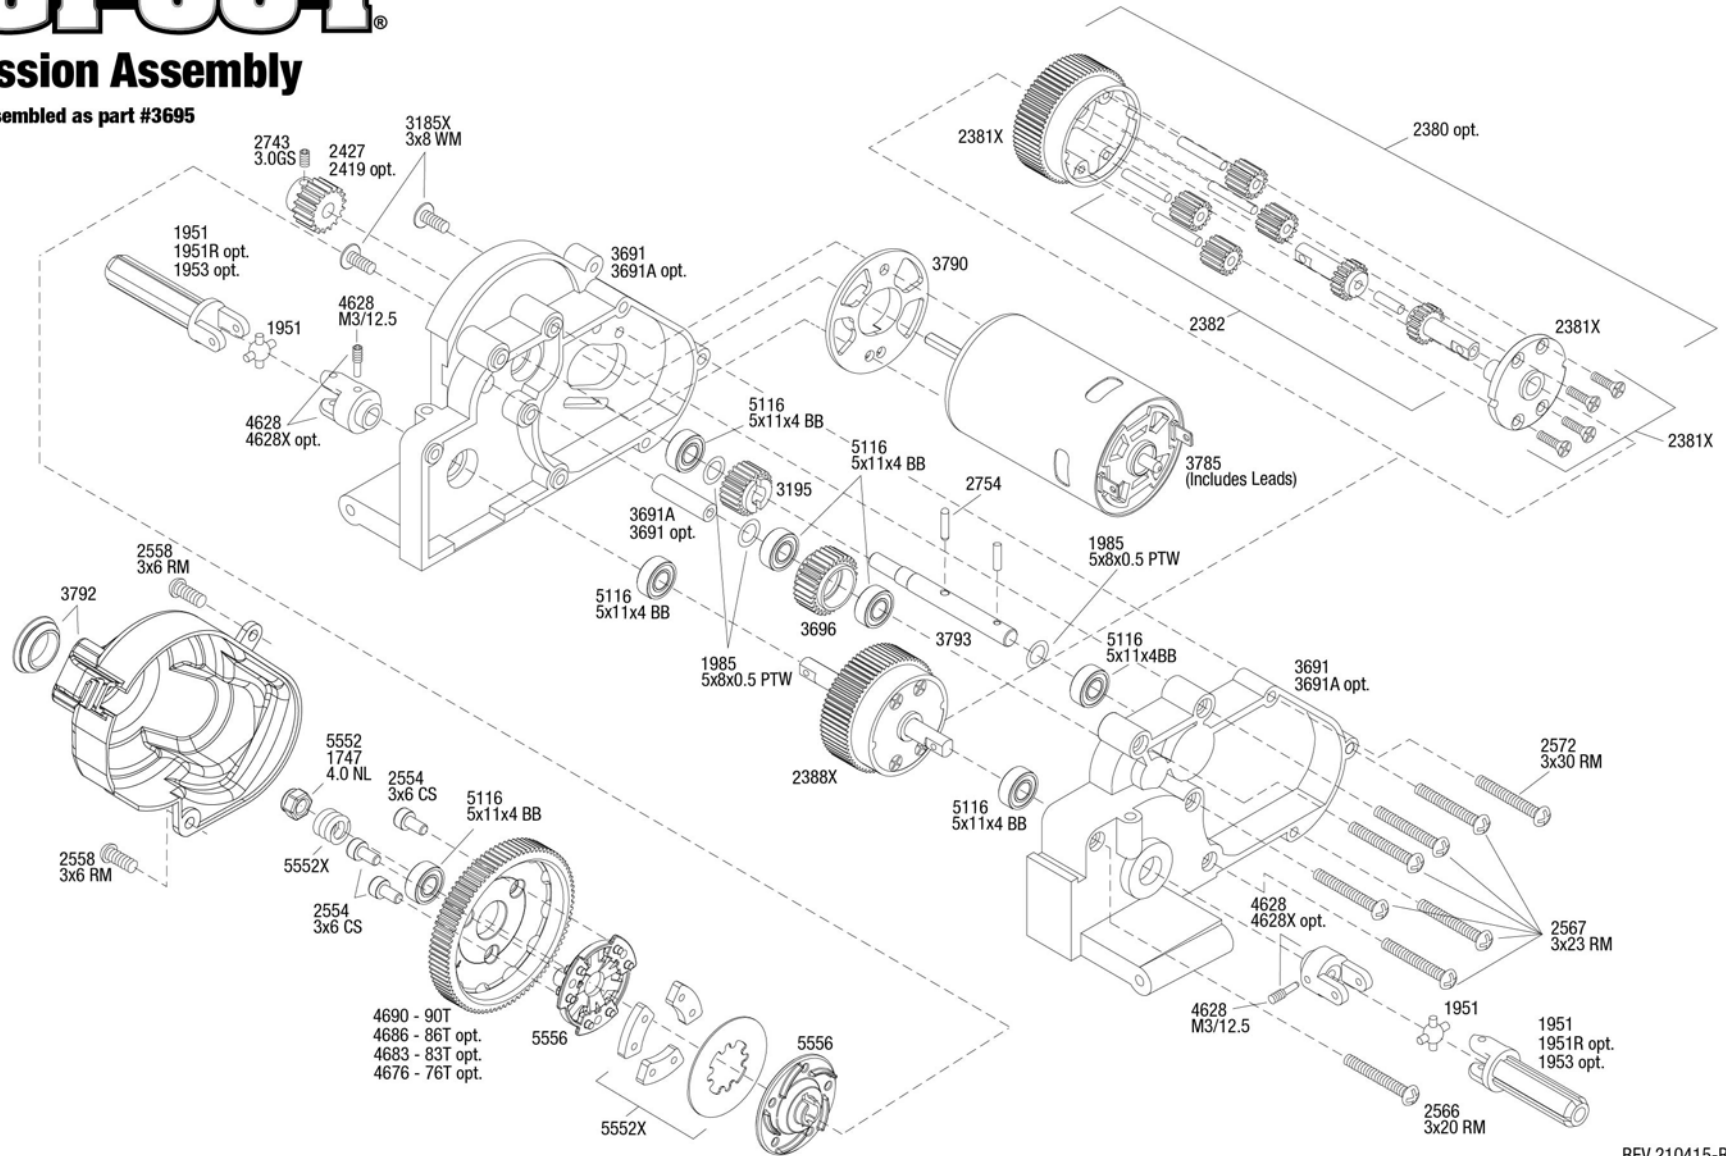

Rear Assembly BIGFOOT®

See Parts List for a complete listing of optional accessories.

Specifications on this page are subject to change without notice. Every attempt has been made to ensure the accuracy of this drawing; however, Traxxas cannot be held responsible for typographical or other errors.

REV 210415-R07

BIGFOOT®

Transmission Assembly

Available fully assembled as part #3695

REV 210415-R07

See Parts List for a complete listing of optional accessories.

Specifications on this page are subject to change without notice. Every attempt has been made to ensure the accuracy of this drawing; however, Traxxas cannot be held responsible for typographical or other errors.