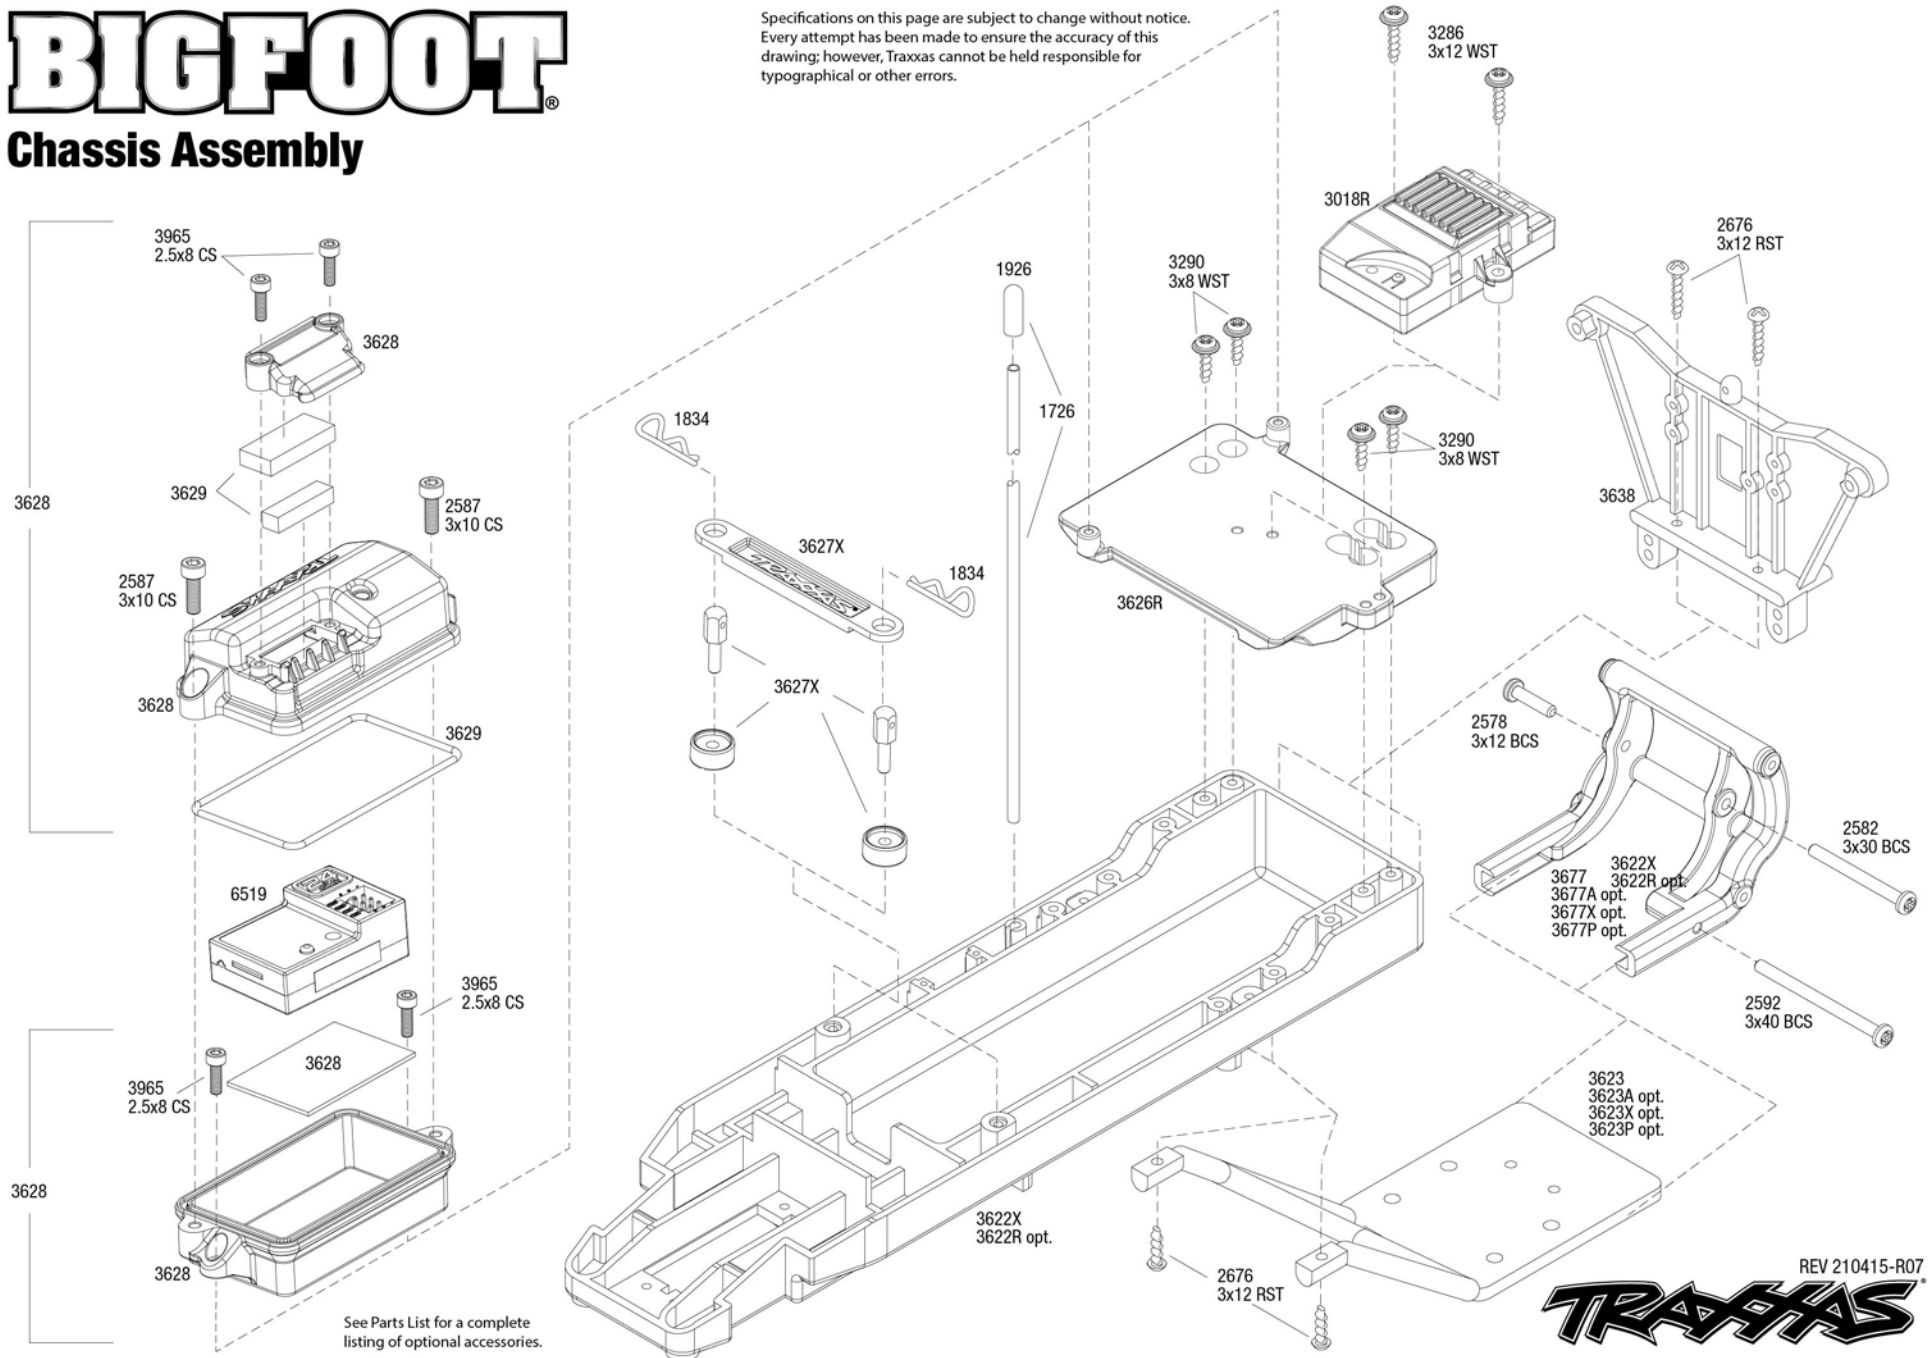

BIGFOOT®

Chassis Assembly

Specifications on this page are subject to change without notice. Every attempt has been made to ensure the accuracy of this drawing; however, Traxxas cannot be held responsible for typographical or other errors.

See Parts List for a complete listing of optional accessories.

REV 210415-R07

BIGFOOT®

Body Assembly

See Parts List for a complete listing of optional accessories.

TRAXXAS

**Completed Assembly
(view from bottom)**

- 3660 Body, Bigfoot® No. 1, Officially Licensed replica (clear, requires painting)/ window masks/ decal sheet
- 3661 Body, Bigfoot® No. 1, Officially Licensed replica (painted, decals applied)
- 3661X Body, Bigfoot® No. 1, blue-x, Officially Licensed replica (painted, decals applied)
- 3656 Grill, Bigfoot® No. 1 (chrome)/ decals/ adhesive tape/ mounting hardware
- 3662 Body accessories kit, Bigfoot® No. 1 (includes winch, front and rear bumpers, roll bar, light bar, engine detail, & mounting hardware) (grill sold separately)

REV 210415-R07

BIGFOOT®

Transmission Assembly

Available fully assembled as part #3695

REV 210415-R07

See Parts List for a complete listing of optional accessories.

Specifications on this page are subject to change without notice. Every attempt has been made to ensure the accuracy of this drawing; however, Traxxas cannot be held responsible for typographical or other errors.