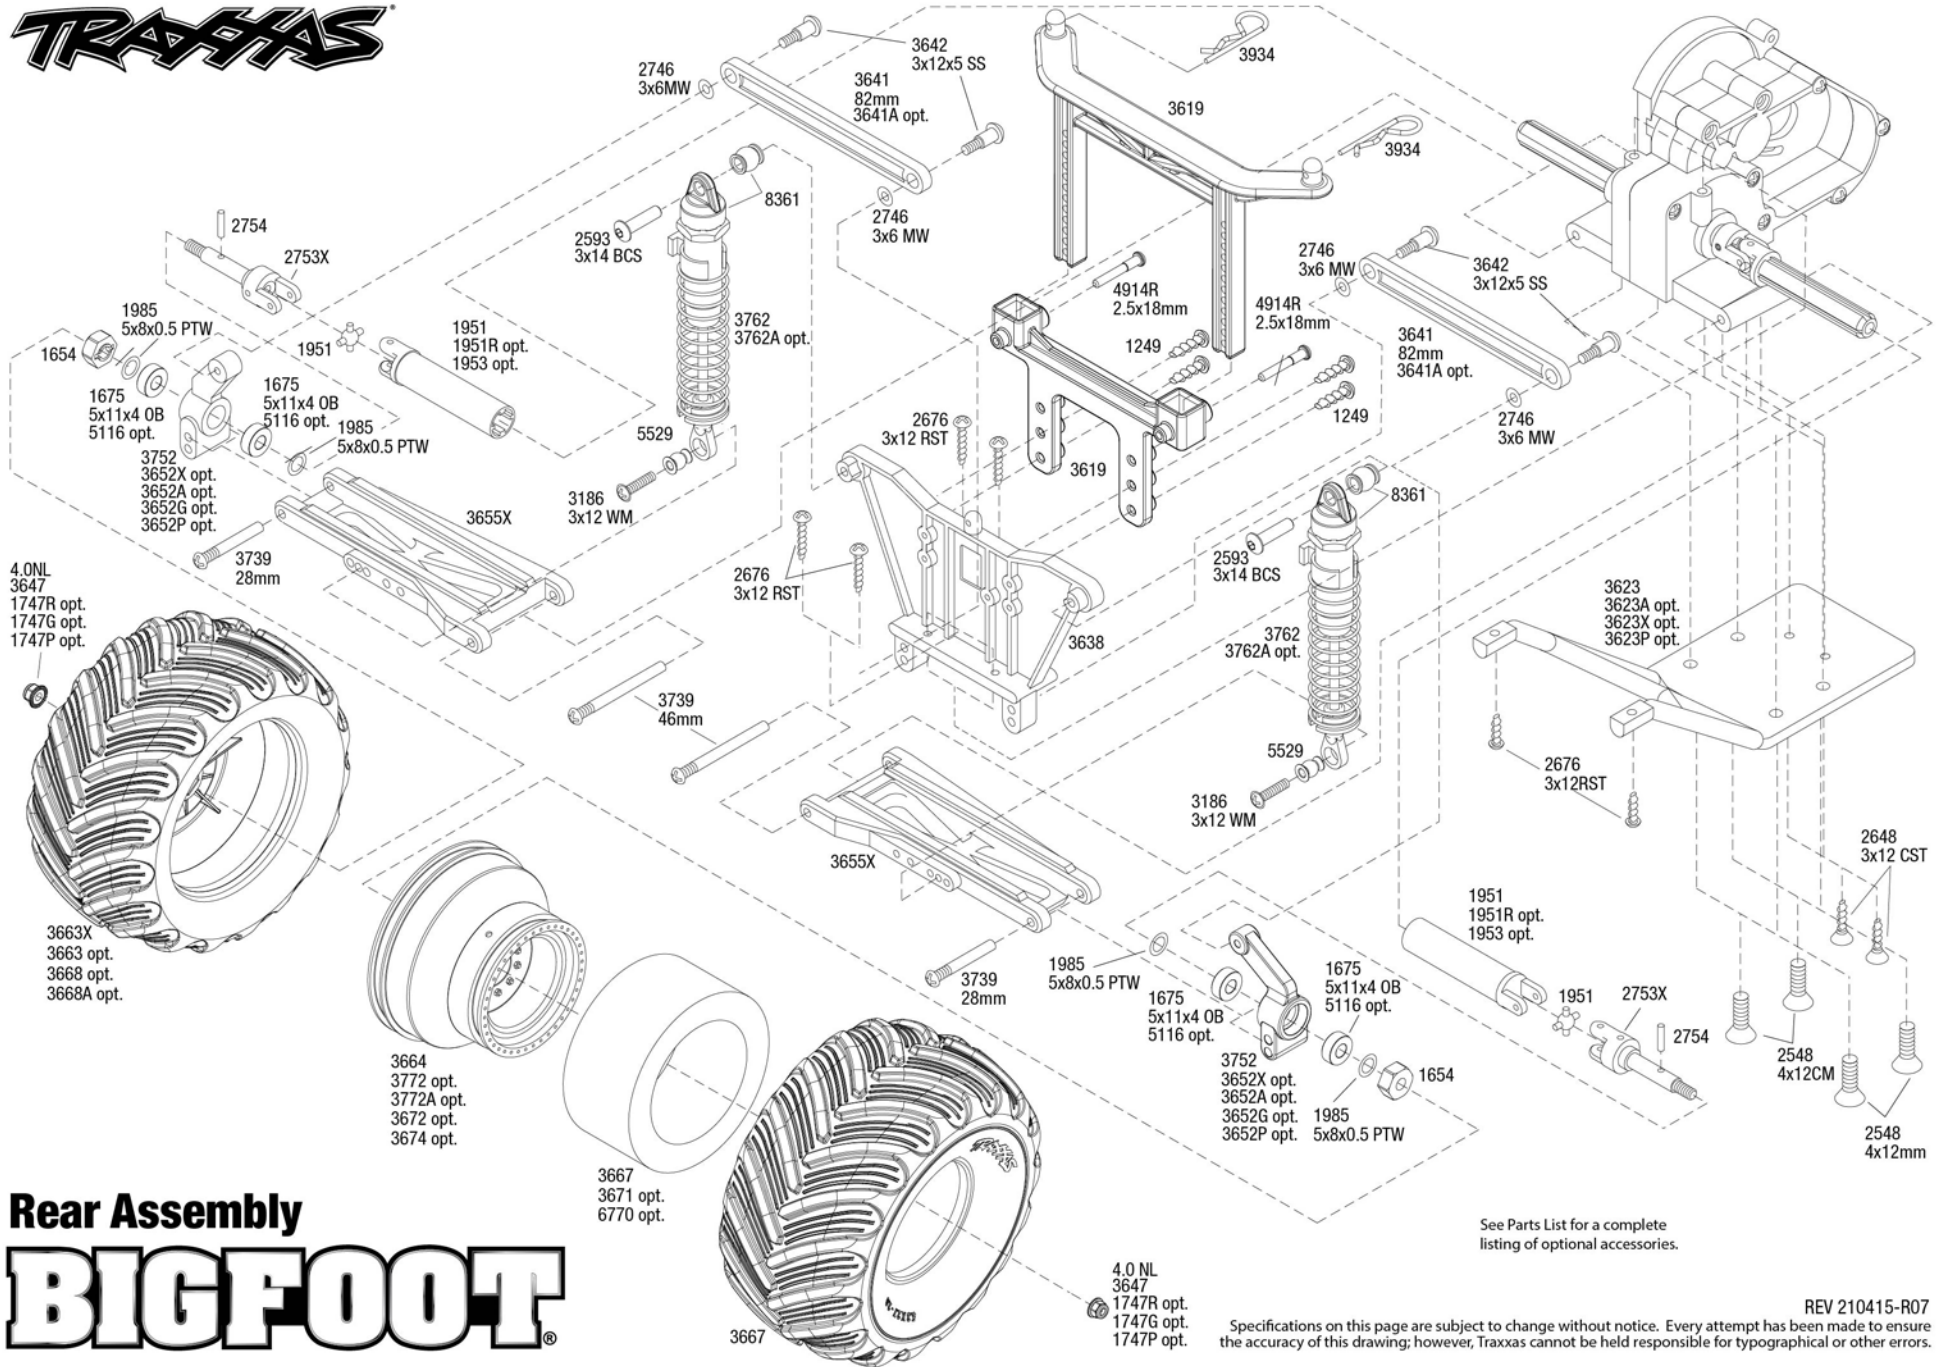

Rear Assembly BIGFOOT®

See Parts List for a complete listing of optional accessories.

Specifications on this page are subject to change without notice. Every attempt has been made to ensure the accuracy of this drawing; however, Traxxas cannot be held responsible for typographical or other errors.

REV 210415-R07