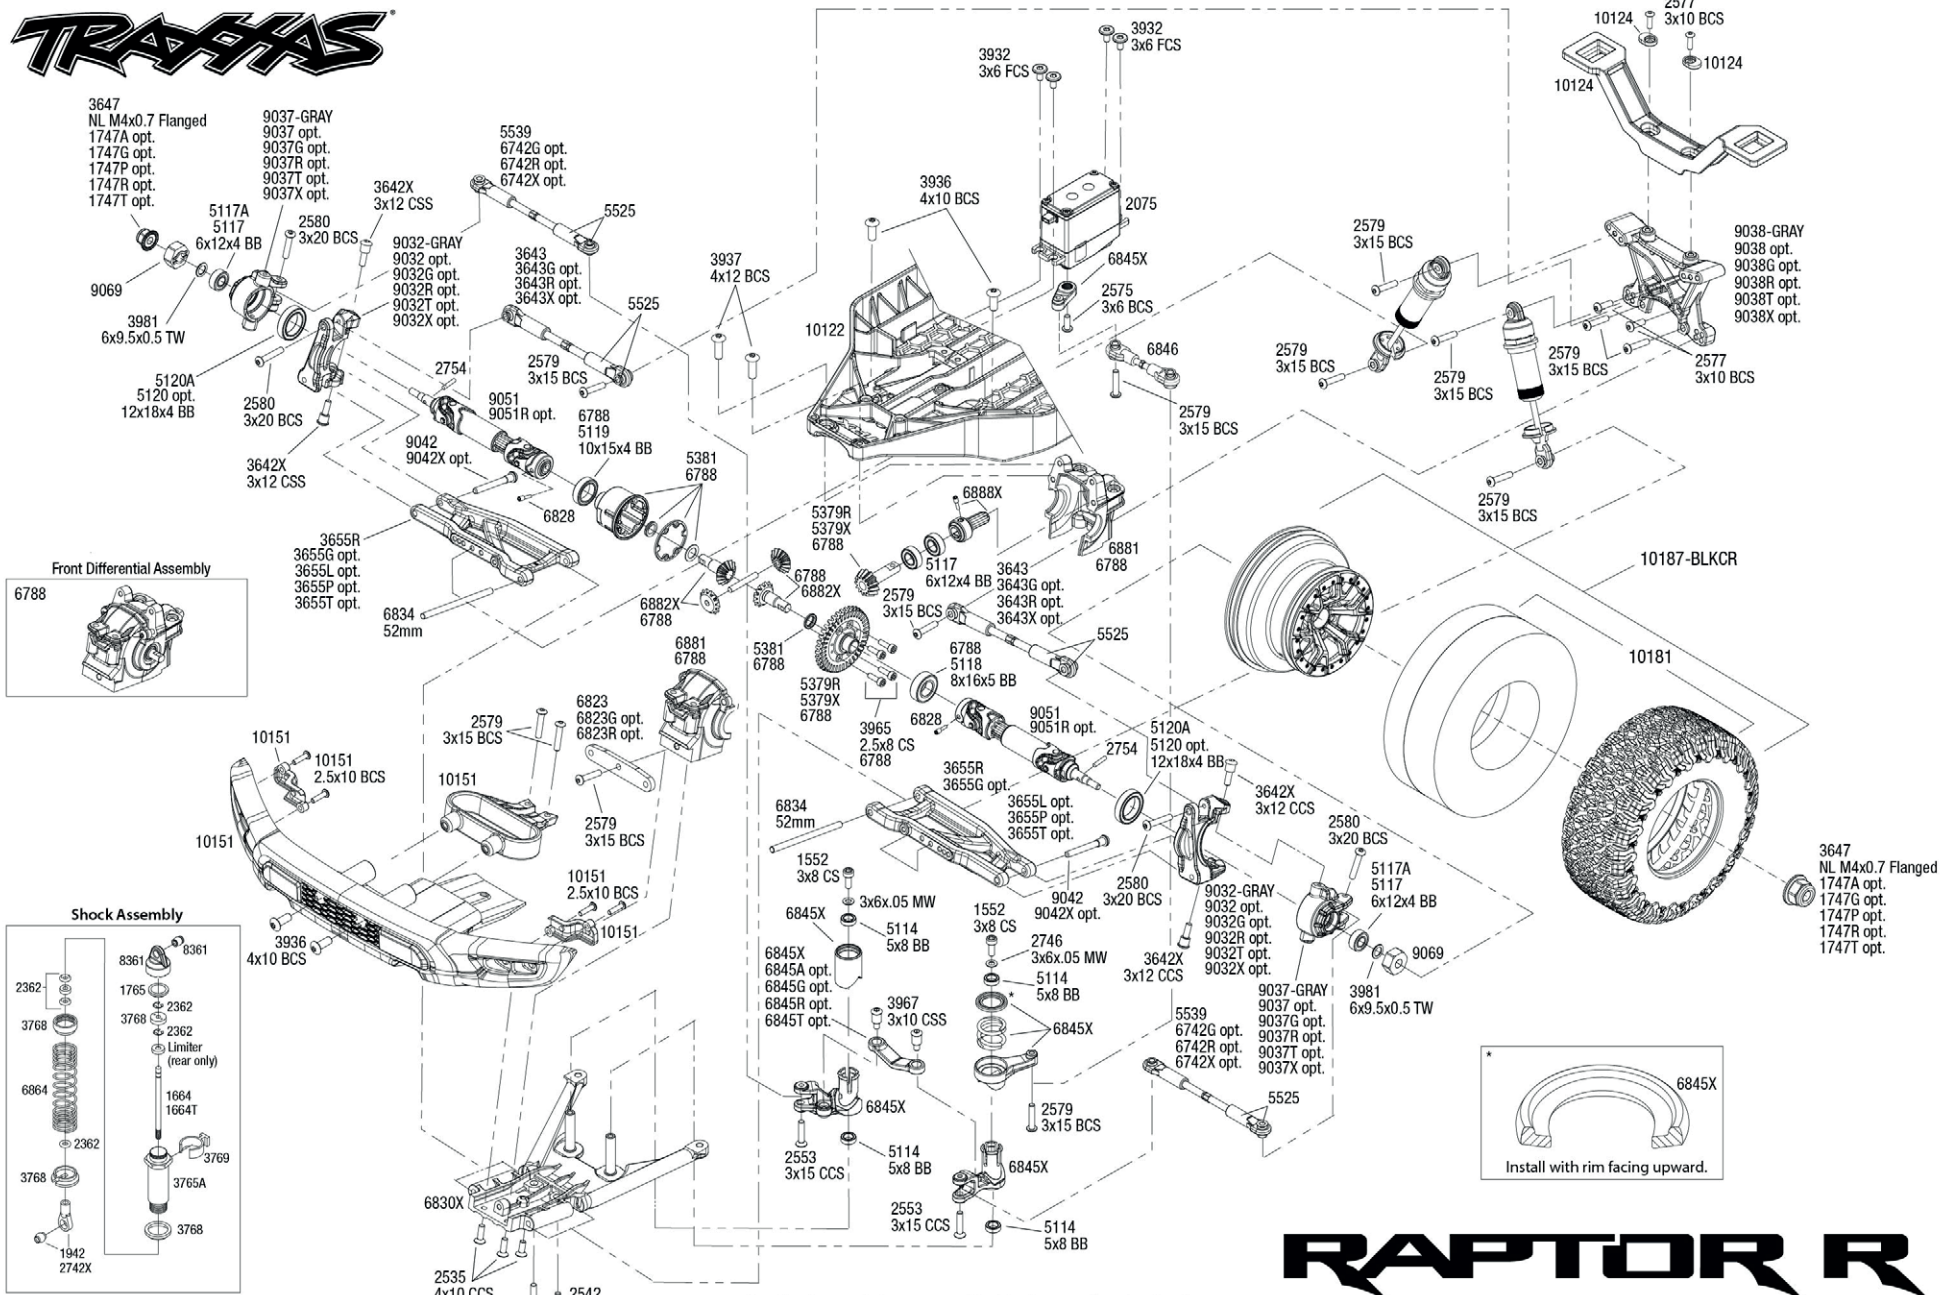

REV 231205-R07
See Parts List for a complete listing of optional accessories.

Specifications on this page are subject to change without notice. Every attempt has been made to ensure the accuracy of this drawing, however Traxxas cannot be held responsible for typographical or other errors.

RAPTOR R

Front Assembly