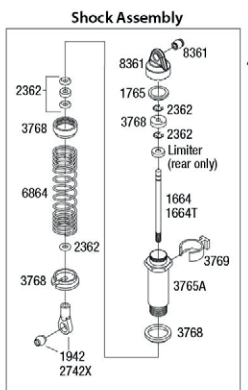

REV 231205-R07
See Parts List for a complete listing of optional accessories.

Specifications on this page are subject to change without notice. Every attempt has been made to ensure the accuracy of this drawing, however Traxxas cannot be held responsible for typographical or other errors.

RAPTOR R

Front Assembly