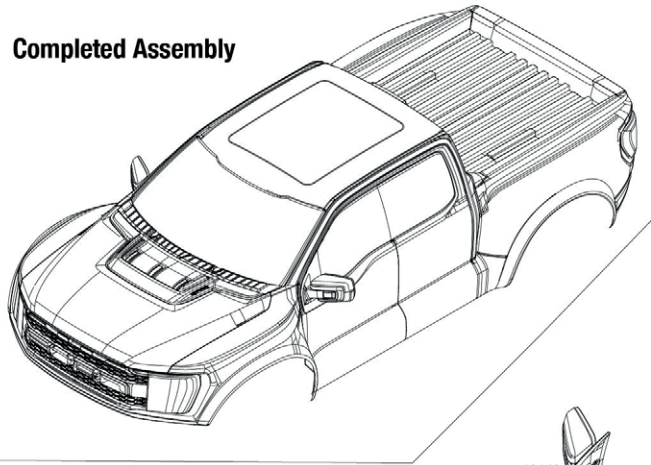

Completed Assembly

RAPTOR R Body Assembly

10112-BLUE
10112-BLK
10112-RED
10111 opt.

Specifications on this page are subject to change without notice. Every attempt has been made to ensure the accuracy of this drawing; however, Traxxas cannot be held responsible for typographical or other errors.