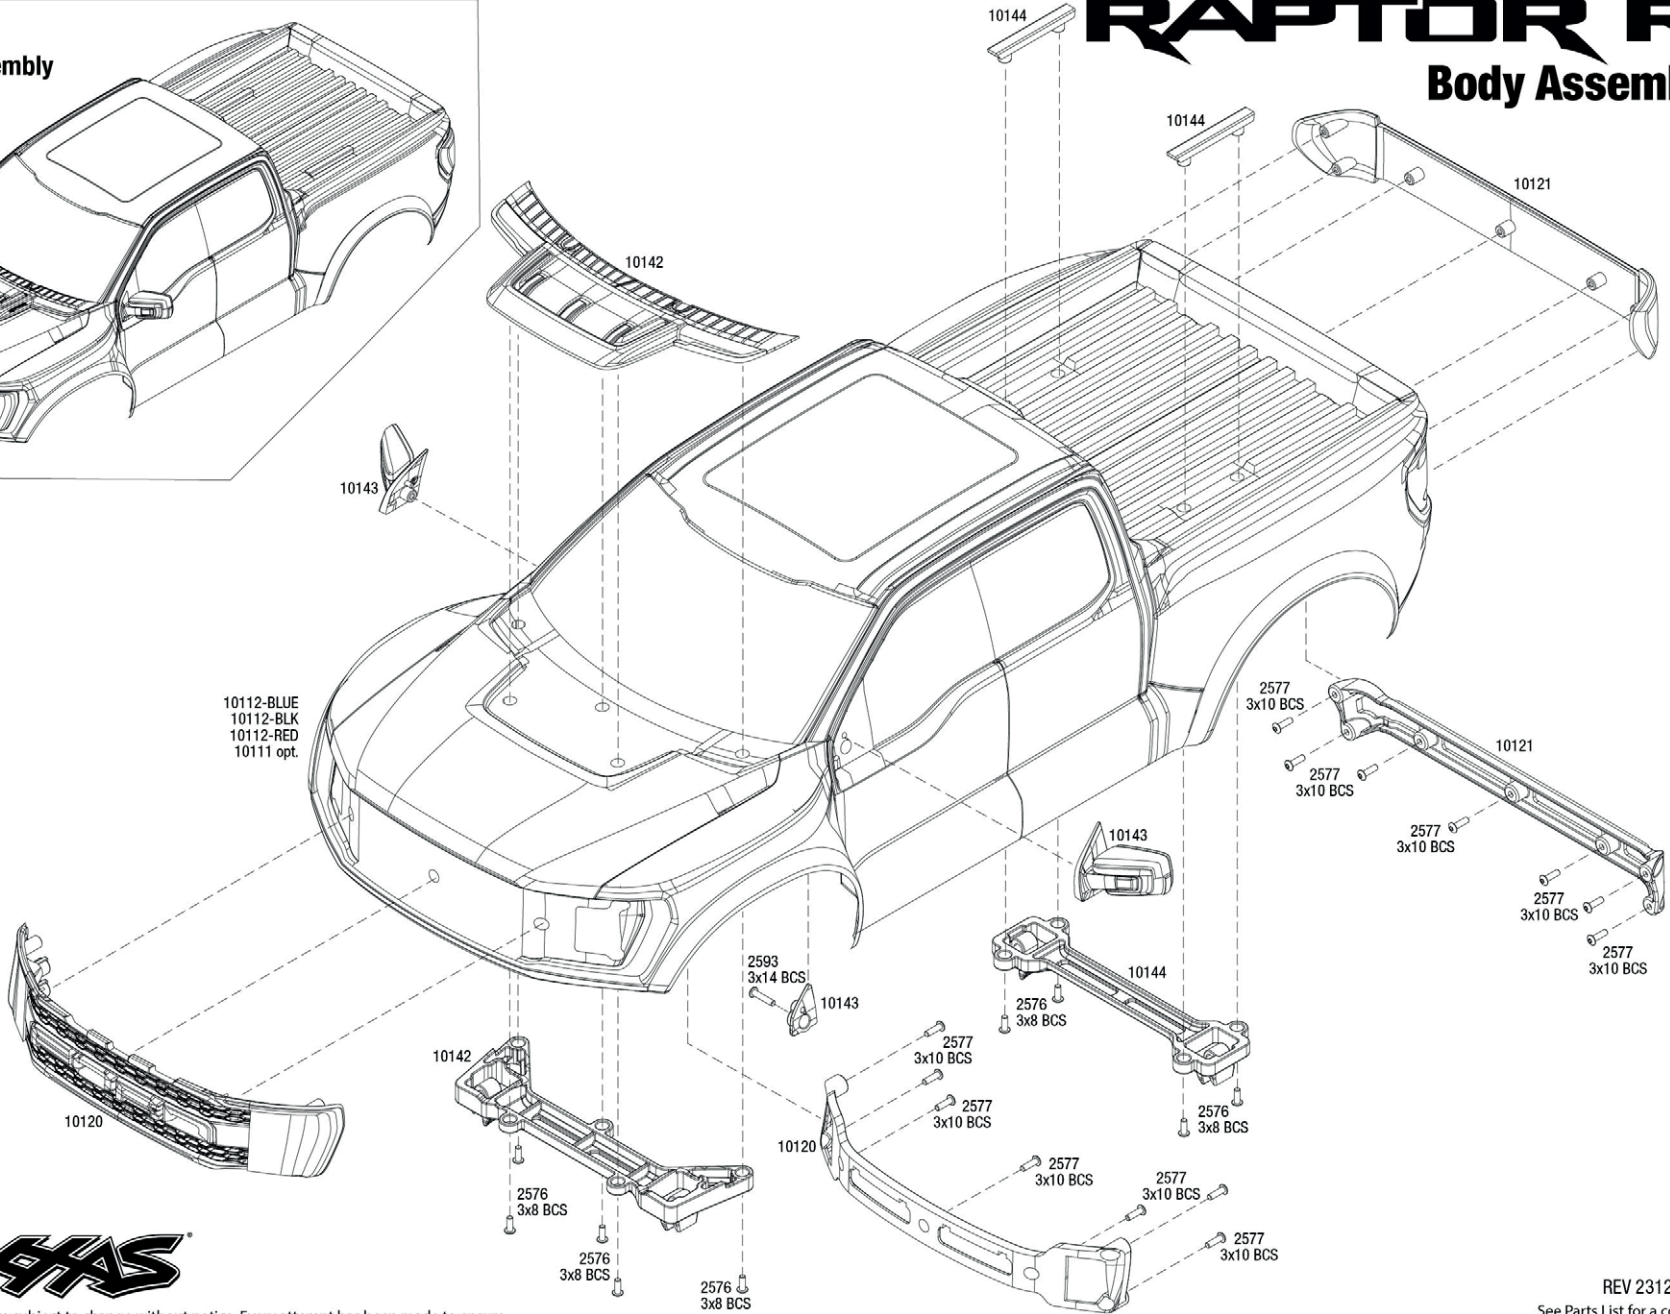

Completed Assembly

RAPTOR R Body Assembly

10112-BLUE
10112-BLK
10112-RED
10111 opt.

Specifications on this page are subject to change without notice. Every attempt has been made to ensure the accuracy of this drawing; however, Traxxas cannot be held responsible for typographical or other errors.