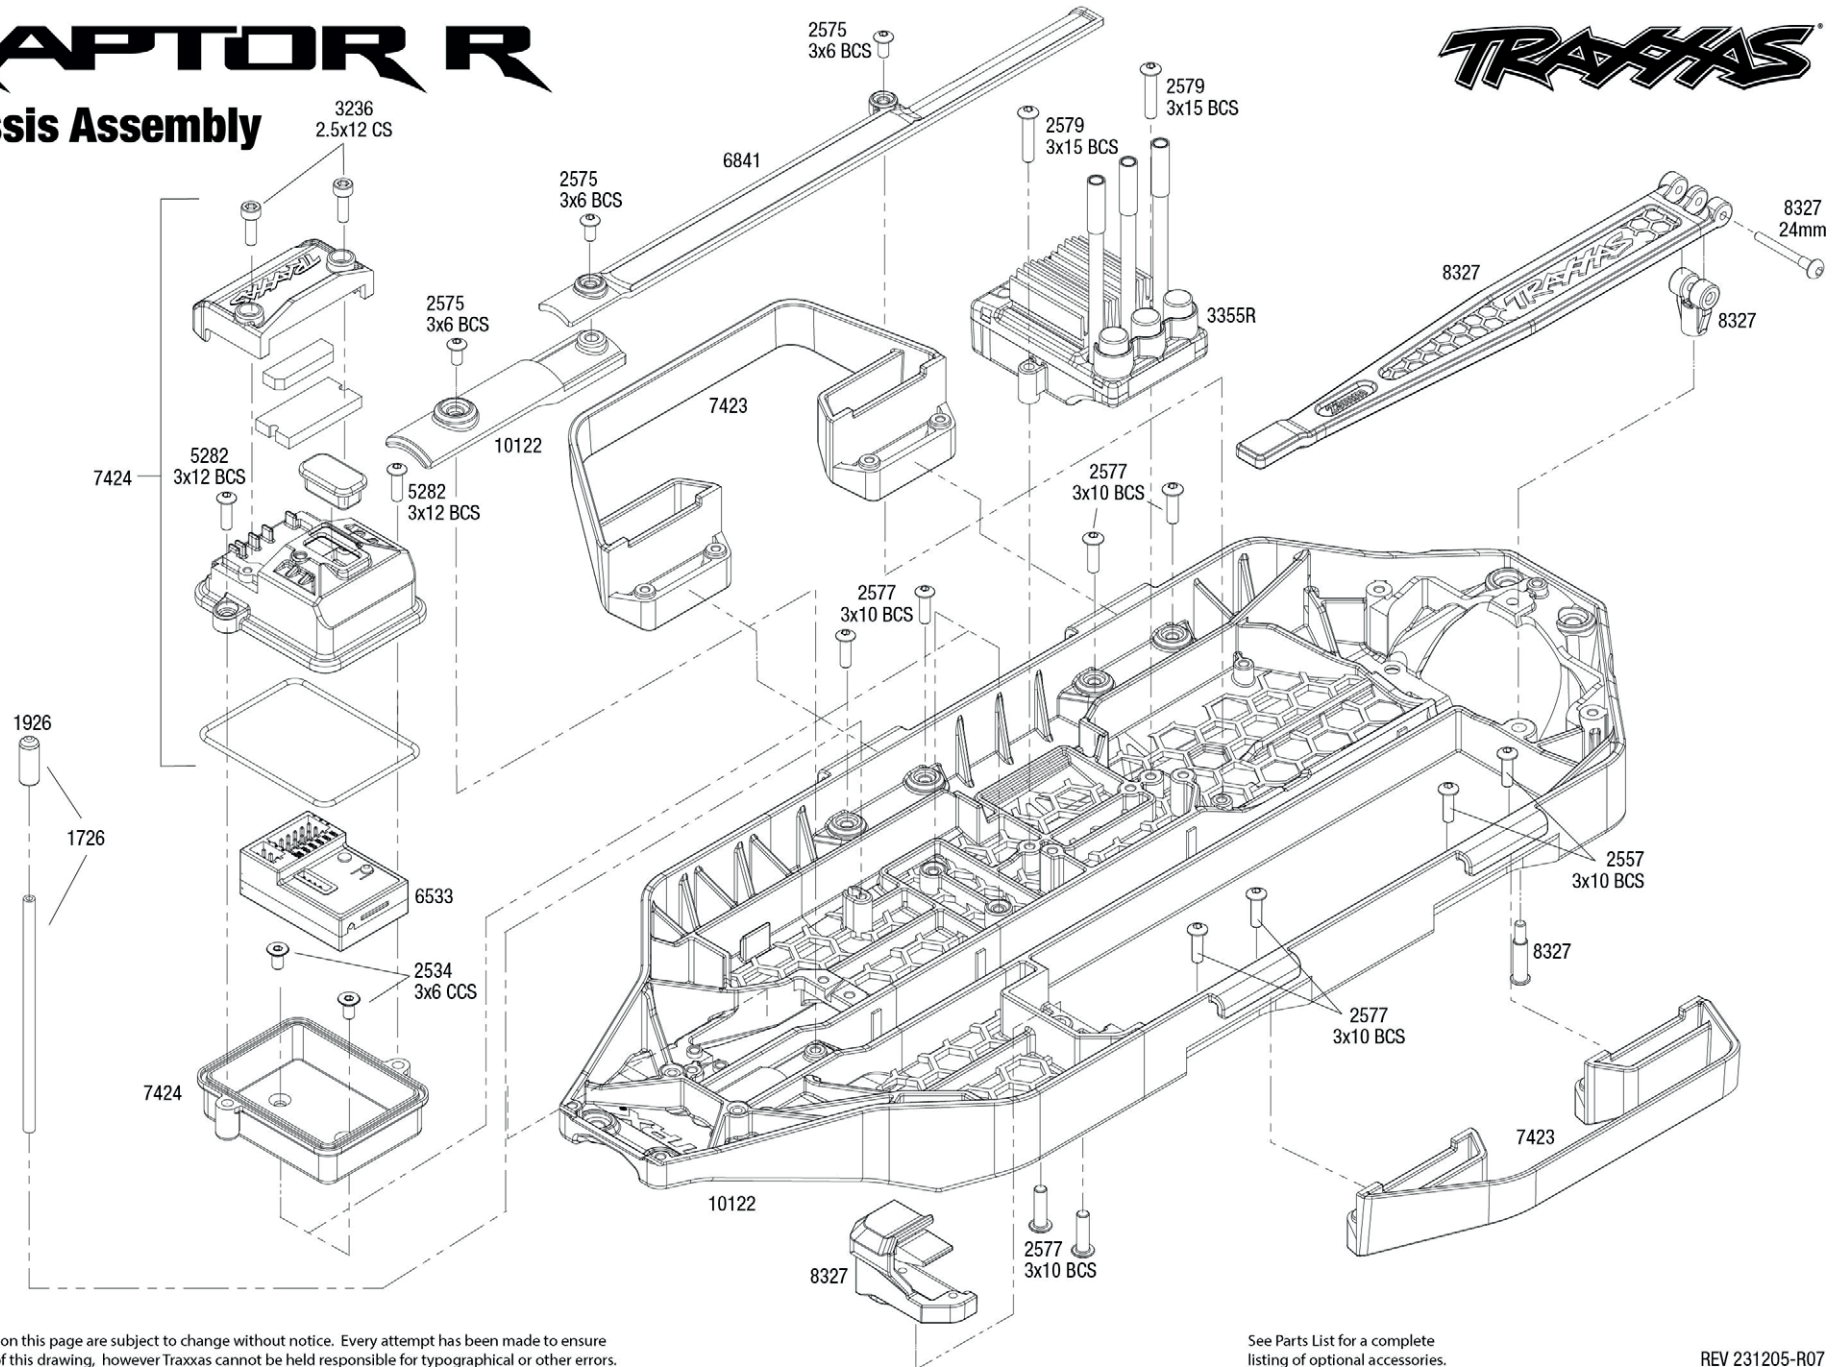

Completed Assembly

RAPTOR R Body Assembly

10112-BLUE
10112-BLK
10112-RED
10111 opt.

Specifications on this page are subject to change without notice. Every attempt has been made to ensure the accuracy of this drawing; however, Traxxas cannot be held responsible for typographical or other errors.

REV 231205-R07
See Parts List for a complete listing of optional accessories.

RAPTOR R

Chassis Assembly

Specifications on this page are subject to change without notice. Every attempt has been made to ensure the accuracy of this drawing, however Traxxas cannot be held responsible for typographical or other errors.