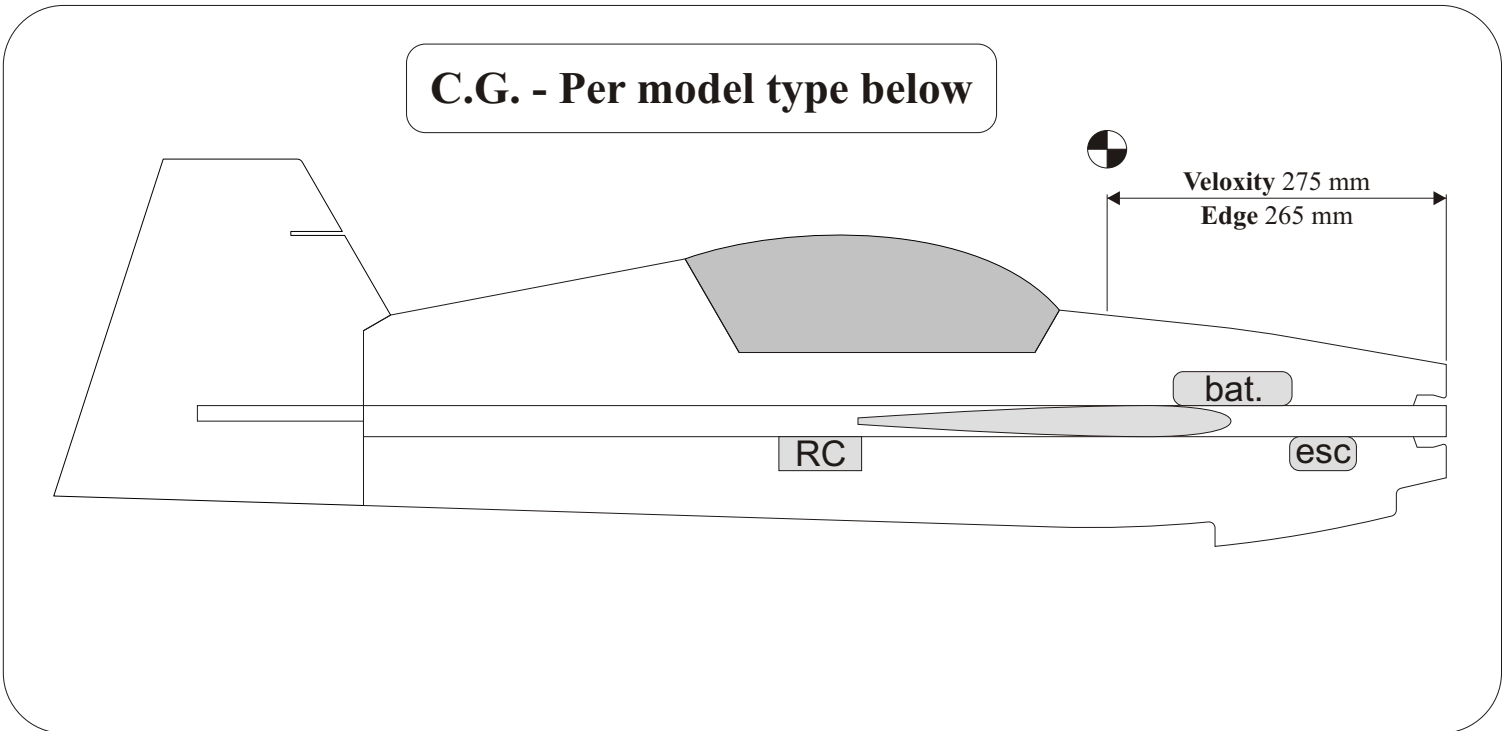

We wish you many happy flights.

Your RC Factory team.