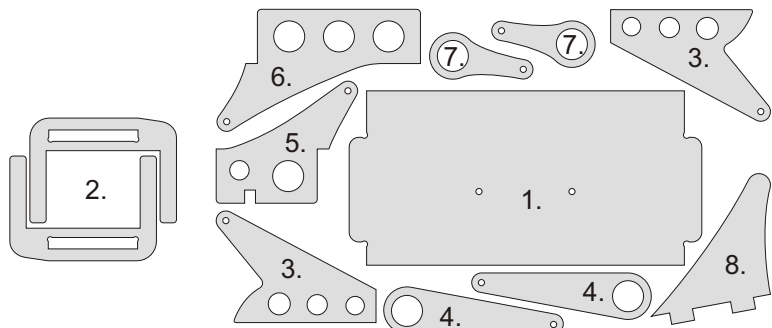

You may also need:

- X-acto sharp knife
- philips + flat screwdriver
- tweezers
- little pliers
- CA glue medium + thin, activator (kicker)
- 10cm servo extension lead
- sandpaper 120 - 180
- pencil