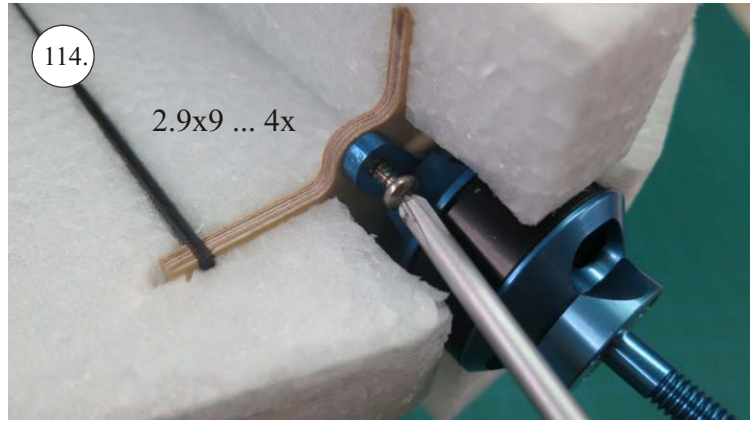

We wish you many happy flights.

Your RC Factory team.