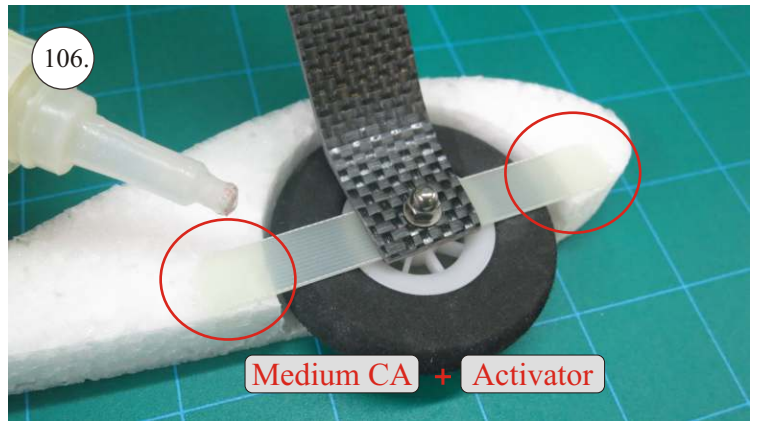

More Parts:

- * adjustable link 1.8 ... 4x
- * ball link + screw ... 8x
- * screw M3x15 ... 2x
- * nut M3 ... 2x
- * closed nut M3 ... 2x
- * washer 3mm ... 2x
- * self tapping screw 2.9x6 ... 2x
- * self tapping screw 2.9x9 ... 4x
- * motor mount ... 1x
- * arms set ... 1x
- * LG support ... 2x
- * wheelpants holder ... 2x
- * vertical tail support ply 3 ... 2x
- * LG wheels ... 2x

Arms etc.:

1. LG mounting plate
2. LG supports
3. aileron control horns
4. aileron servo arms
5. elevator control horn
6. rudder control horns
7. aileron + rudder servo arms
8. tailskid

You may also need:

- * X-acto sharp knife
- * philips + flat screwdriver
- * tweezers
- * little pliers
- * CA glue medium + thin, activator (kicker)
- * 10cm servo extension lead
- * sandpaper 120 - 180
- * pencil

We wish you many happy flights.