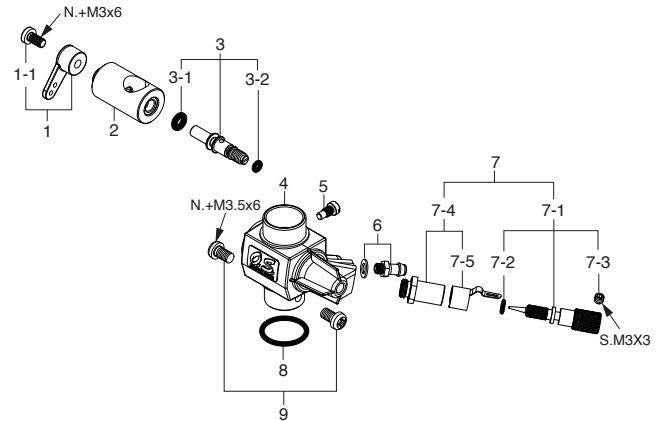

MAX-65AX

W/E-4050 Silencer (16520)

W/E-4010A Silencer (16521)

TYPE 61D

(26981000)

* Type of screw

C...Cap Screw B...Binding Screw M...Oval Fillister-Head Screw
F...Flat Head Screw T...Tapping Screw N...Round Head Screw S...Set Screw

CAP SCREW SETS (10pcs./sets)

Code No.	Size	Pcs. used in an engine
79871110	M3x8	Cover Plate Retaining Screw (4pcs.)
79871160	M3x16	Cylinder Head Retaining Screw (5pcs.)

No.	Code No.	Description
1	26904000	Cylinder Head 65AX
1-1	26904160	Head Gasket 65AX
2	26903000	Cylinder & Piston Assembly 65AX
3	26606008	Piston Pin 91HZ,61SX-H,61FSR
4	27917000	Piston Pin Retainer (2pcs.) 91FX,SZ,SX-H
5	29115000	Connecting Rod 95AX
6	26981000	Carburetor Complete (Type 61D) 65AX
7	45010002	Propeller Nut (5/16-24) 61-91
8	28009002	Propeller Washer 61FX,65LA,91VR-DF
9	26908000	Drive Hub 65AX
10	29320000	Thrust Washer 61FX,160FX,BGX-1
11	27731000	Crankshaft Ball Bearing (F) 61FX
12	26901000	Crankcase 65AX
13	27130020	Crankshaft Ball Bearing (R) 65AX
14	26902000	Crankshaft 65AX
15	24625118	Cover Gasket E-3020BE, 55AX-BE
16	26907000	Cover Plate 65AX
	71608001	Glow Plug No.8
	72200080	Needle Valve Extension Cable Set
	27426000	E-4050 Silencer Assembly (65AX) (IN COWL)
	79871120	Assembly Screw (C.M3x10 10pcs.)
	22681957	Pressure Nipple (No.7)
	26625210	Silencer Retaining Screw (C.M4x40 2pcs.) E-4040,4020
	26028050	E-4010A Silencer Assembly (65AX)
	26028120	Assembly Screw E-4010A
	27414020	"O" Ring (S-36) 75AX
	22681957	Pressure Nipple (No.7)
	26625210	Silencer Retaining Screw (C.M4x40 2pcs.) E-4040,4020

No.	Code No.	Description
1	22081408	Throttle Lever Assembly (No.5)
1-1	22081313	Throttle Lever Retaining Screw 1A-3A
2	26981200	Carburetor Rotor (61D) 65AX
3	25781600	Mixture Control Valve Assembly (40J) 55AX
3-1	46066319	"O" Ring (L) (2pcs.)
3-2	22781800	"O" Ring (S) (2pcs.) 10D,10F,1H-3H,20E
4	26981100	Carburetor Body (61D) 65AX
5	45581820	Rotor Guide Screw 20C,60MC,70D
6	22681953	Fuel Inlet (No.1)
7	25581900	Needle-valve Assembly 40A,60U,70D
7-1	22681980	Needle Assembly 20D,20F,20G,21G,40B,70D
7-2	24981837	"O" Ring (2pcs.)
7-3	26381501	Set Screw
7-4	27381940	Needle-valve Holder Assembly 20C,60U,70D,7H
7-5	26711305	Ratchet Spring No.4
8	46215000	Carburetor Rubber Gasket 40-61,FT
9	25081700	Carburetor Retaining Screw 21-50