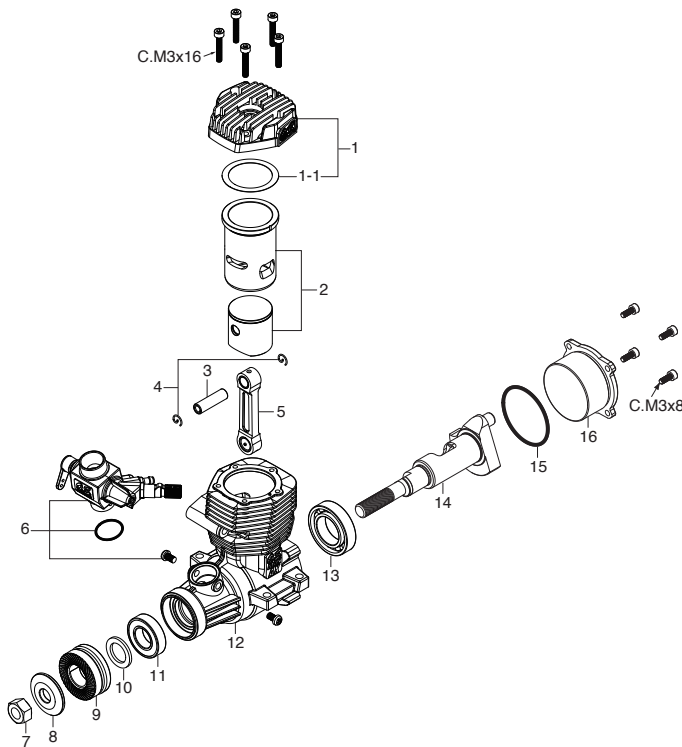

MAX-65AX

W/E-4050 Silencer (16520)

W/E-4010A Silencer (16521)

TYPE 61D

(26981000)

* Type of screw

C...Cap Screw B...Binding Screw M...Oval Fillister-Head Screw
F...Flat Head Screw T...Tapping Screw N...Round Head Screw S...Set Screw

CAP SCREW SETS (10pcs./sets)

Code No.	Size	Pcs. used in an engine
79871110	M3x8	Cover Plate Retaining Screw (4pcs.)
79871160	M3x16	Cylinder Head Retaining Screw (5pcs.)

No.	Code No.	Description
1	26904000	Cylinder Head 65AX
1-1	26904160	Head Gasket 65AX
2	26903000	Cylinder & Piston Assembly 65AX
3	26606008	Piston Pin 91HZ,61SX-H,61FSR
4	27917000	Piston Pin Retainer (2pcs.) 91FX,SZ,SX-H
5	29115000	Connecting Rod 95AX
6	26981000	Carburetor Complete (Type 61D) 65AX
7	45010002	Propeller Nut (5/16-24) 61-91
8	28009002	Propeller Washer 61FX,65LA,91VR-DF
9	26908000	Drive Hub 65AX
10	29320000	Thrust Washer 61FX,160FX,BGX-1
11	27731000	Crankshaft Ball Bearing (F) 61FX
12	26901000	Crankcase 65AX
13	27130020	Crankshaft Ball Bearing (R) 65AX
14	26902000	Crankshaft 65AX
15	24625118	Cover Gasket E-3020BE, 55AX-BE
16	26907000	Cover Plate 65AX
	71608001	Glow Plug No.8
	72200080	Needle Valve Extension Cable Set
	27426000	E-4050 Silencer Assembly (65AX) (IN COWL)
	79871120	Assembly Screw (C.M3x10 10pcs.)
	22681957	Pressure Nipple (No.7)
	26625210	Silencer Retaining Screw (C.M4x40 2pcs.) E-4040,4020
	26028050	E-4010A Silencer Assembly (65AX)
	26028120	Assembly Screw E-4010A
	27414020	"O" Ring (S-36) 75AX
	22681957	Pressure Nipple (No.7)
	26625210	Silencer Retaining Screw (C.M4x40 2pcs.) E-4040,4020

No.	Code No.	Description
1	22081408	Throttle Lever Assembly (No.5)
1-1	22081313	Throttle Lever Retaining Screw 1A-3A
2	26981200	Carburetor Rotor (61D) 65AX
3	25781600	Mixture Control Valve Assembly (40J) 55AX
3-1	46066319	"O" Ring (L) (2pcs.)
3-2	22781800	"O" Ring (S) (2pcs.) 10D,10F,1H-3H,20E
4	26981100	Carburetor Body (61D) 65AX
5	45581820	Rotor Guide Screw 20C,60MC,70D
6	22681953	Fuel Inlet (No.1)
7	25581900	Needle-valve Assembly 40A,60U,70D
7-1	22681980	Needle Assembly 20D,20F,20G,21G,40B,70D
7-2	24981837	"O" Ring (2pcs.)
7-3	26381501	Set Screw
7-4	27381940	Needle-valve Holder Assembly 20C,60U,70D,7H
7-5	26711305	Ratchet Spring No.4
8	46215000	Carburetor Rubber Gasket 40-61,FT
9	25081700	Carburetor Retaining Screw 21-50