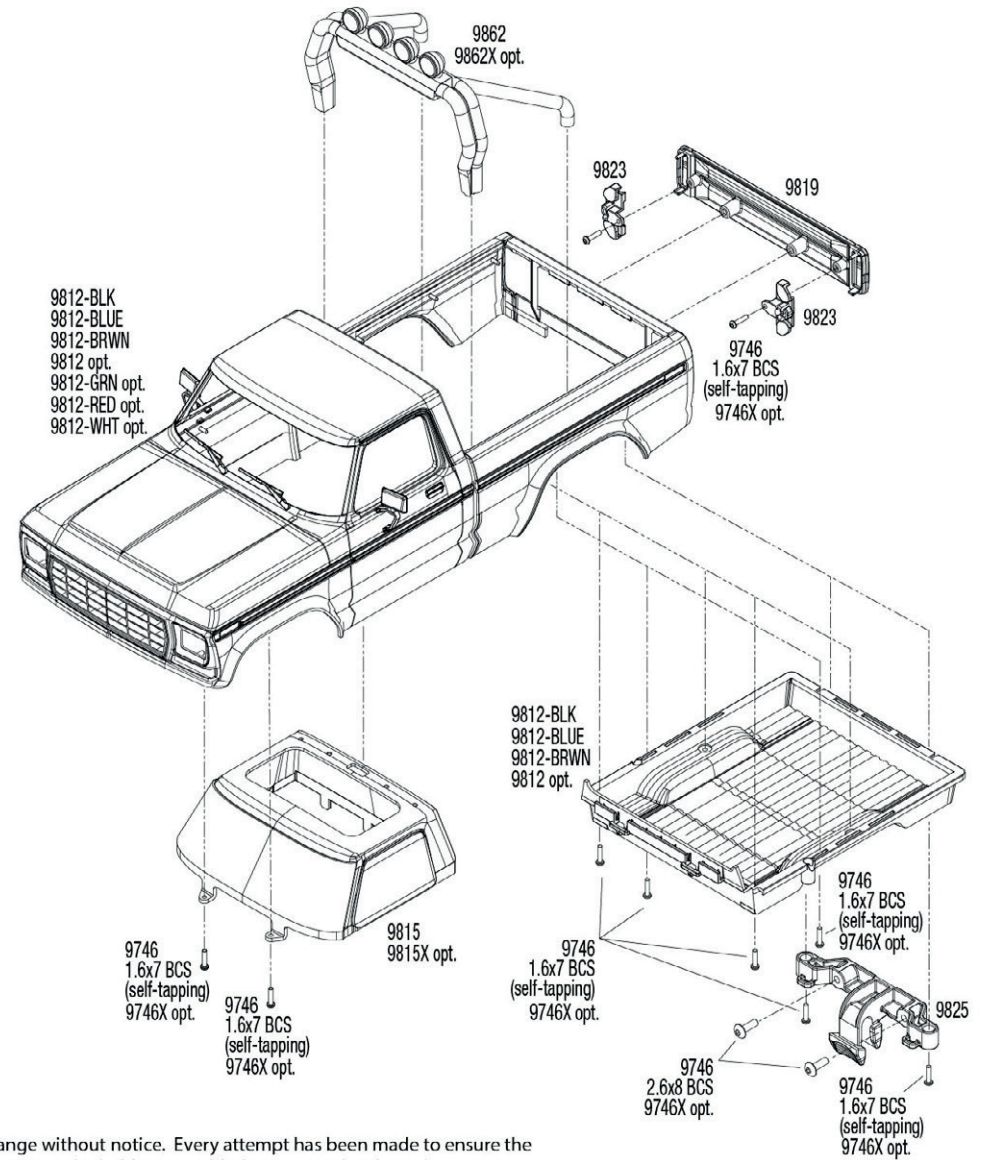

# TRAXXAS

9812-BLK  
9812-BLUE  
9812-BRWN  
9812 opt.  
9812-GRN opt.  
9812-RED opt.  
9812-WHT opt.

9746  
1.6x7 BCS  
(self-tapping)  
9746X opt.

9746  
2.6x10 BCS  
(self-tapping)  
9746X opt.

9746  
1.6x7 BCS  
(self-tapping)  
9746X opt.

## TRX4M Body Assembly

REV 231206-R03

See Parts List for a complete listing of optional accessories.

9812-BLK  
9812-BLUE  
9812-BRWN  
9812 opt.  
9812-GRN opt.  
9812-RED opt.  
9812-WHT opt.

9746  
1.6x7 BCS  
(self-tapping)  
9746X opt.