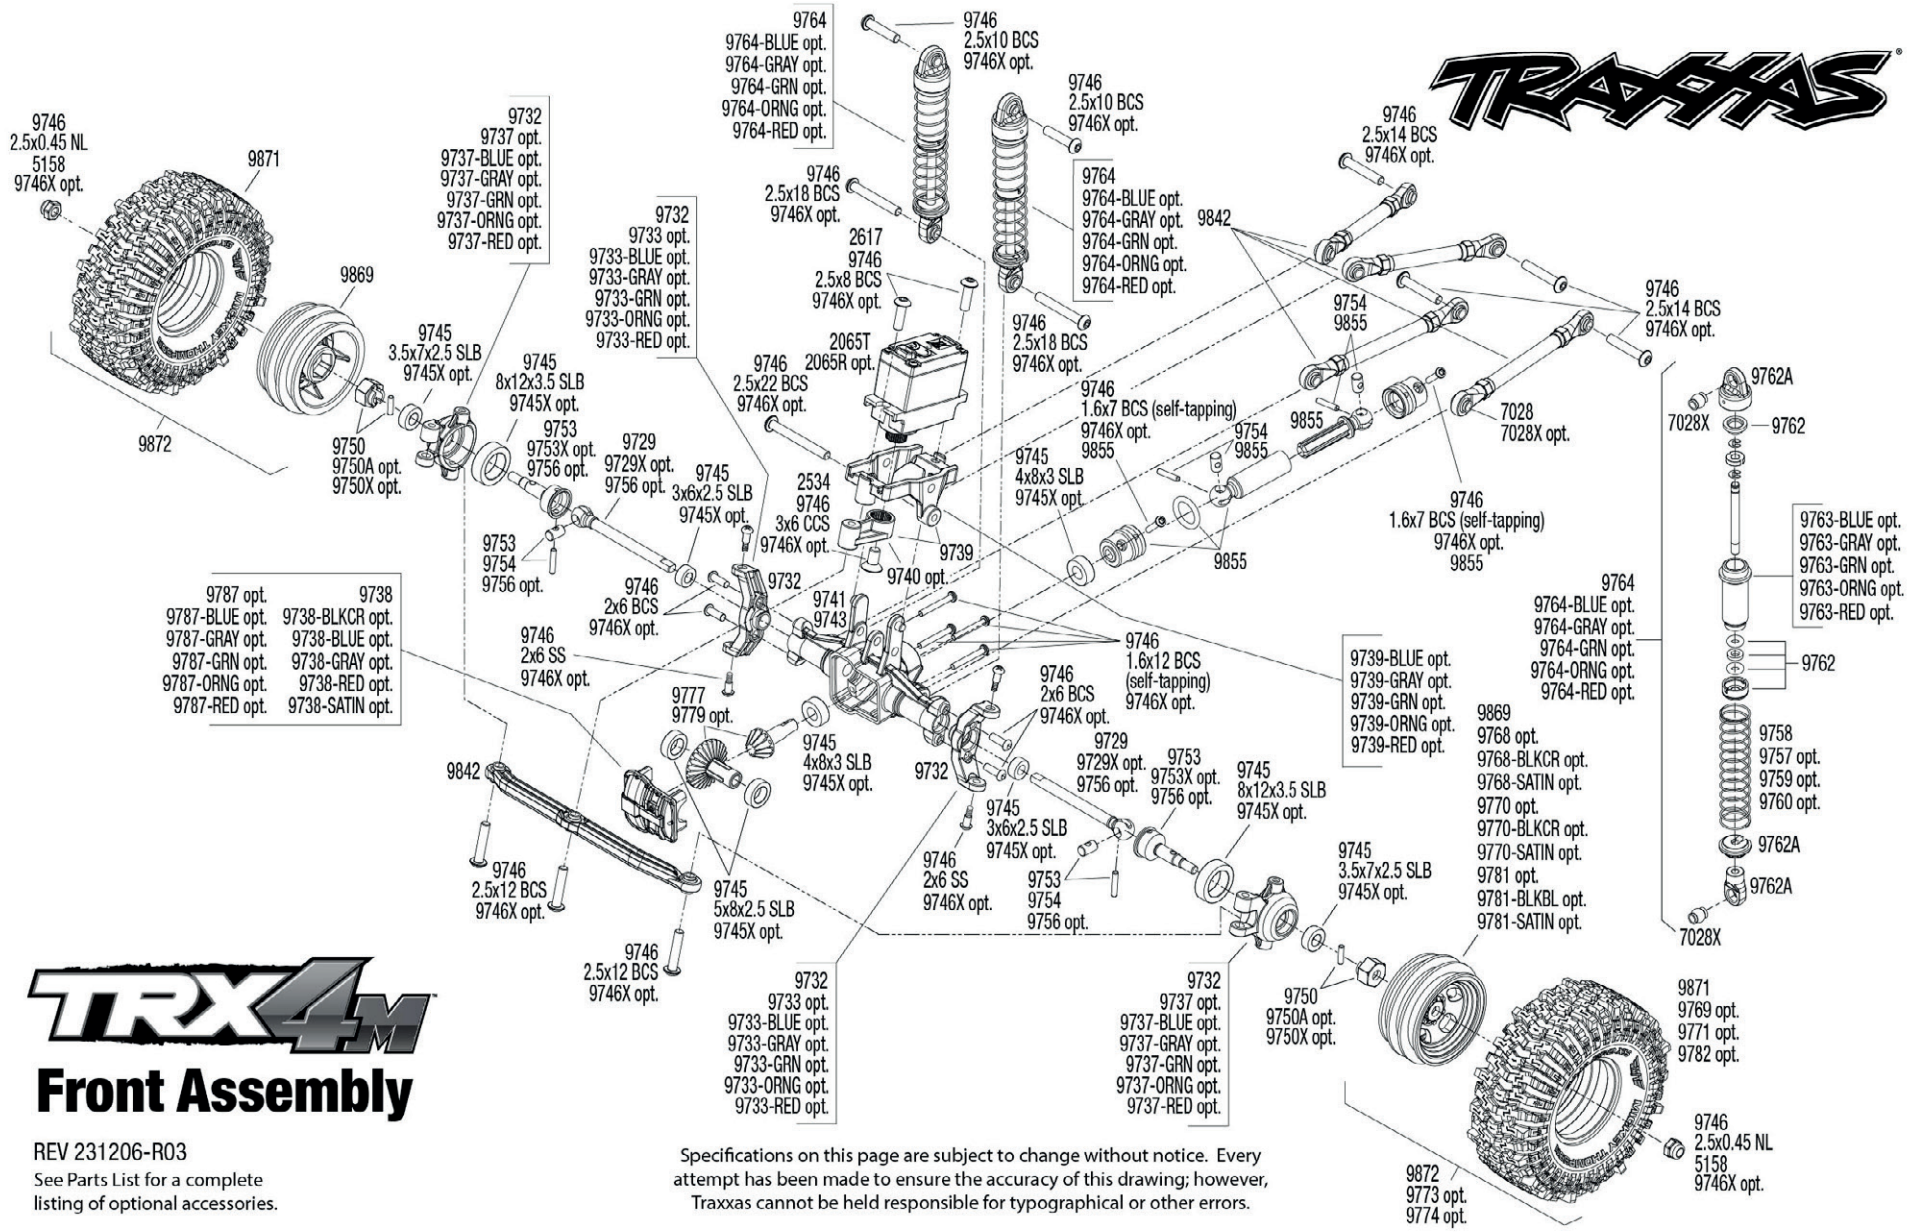

TRX4M Front Assembly

REV 231206-R03
See Parts List for a complete listing of optional accessories.

Specifications on this page are subject to change without notice. Every attempt has been made to ensure the accuracy of this drawing; however, Traxxas cannot be held responsible for typographical or other errors.

9746 2.5x0.45 NL 5158 9746X opt.

9871 9769 opt. 9771 opt. 9782 opt.

9763-BLUE opt. 9763-GRAY opt. 9763-GRN opt. 9763-ORNG opt. 9763-RED opt.

9746 2.5x14 BCS 9746X opt.

9746 2.5x10 BCS 9746X opt.

9764 9764-BLUE opt. 9764-GRAY opt. 9764-GRN opt. 9764-ORNG opt. 9764-RED opt.

9746 1.6x7 BCS (self-tapping) 9746X opt. 9855

9746 2.5x18 BCS 9746X opt.

9739-BLUE opt. 9739-GRAY opt. 9739-GRN opt. 9739-ORNG opt. 9739-RED opt.

9746 1.6x7 BCS (self-tapping) 9746X opt. 9855

9746 2.5x18 BCS 9746X opt.

9746 2.5x14 BCS 9746X opt.

9746 1.6x12 BCS (self-tapping) 9746X opt.

9746 1.6x7 BCS (self-tapping) 9746X opt. 9855

9746 2.5x18 BCS 9746X opt.

9746 2.5x10 BCS 9746X opt.

9732 9733 opt. 9733-BLUE opt. 9733-GRAY opt. 9733-GRN opt. 9733-ORNG opt. 9733-RED opt.

9746 2.5x12 BCS 9746X opt.

9746 2x6 BCS 9746X opt.

9746 2.5x22 BCS 9746X opt.

9746 2.5x18 BCS 9746X opt.

9746 2.5x18 BCS 9746X opt.

9764 9764-BLUE opt. 9764-GRAY opt. 9764-GRN opt. 9764-ORNG opt. 9764-RED opt.

9732 9733 opt. 9733-BLUE opt. 9733-GRAY opt. 9733-GRN opt. 9733-ORNG opt. 9733-RED opt.

9746 2.5x12 BCS 9746X opt.

9746 2x6 BCS 9746X opt.

9746 2.5x22 BCS 9746X opt.

9746 2.5x18 BCS 9746X opt.

9746 2.5x18 BCS 9746X opt.

9764 9764-BLUE opt. 9764-GRAY opt. 9764-GRN opt. 9764-ORNG opt. 9764-RED opt.

9732 9733 opt. 9733-BLUE opt. 9733-GRAY opt. 9733-GRN opt. 9733-ORNG opt. 9733-RED opt.

9746 2.5x12 BCS 9746X opt.

9746 2x6 BCS 9746X opt.

9746 2.5x22 BCS 9746X opt.

9746 2.5x18 BCS 9746X opt.

9746 2.5x18 BCS 9746X opt.

9764 9764-BLUE opt. 9764-GRAY opt. 9764-GRN opt. 9764-ORNG opt. 9764-RED opt.

9732 9733 opt. 9733-BLUE opt. 9733-GRAY opt. 9733-GRN opt. 9733-ORNG opt. 9733-RED opt.

9746 2.5x12 BCS 9746X opt.

9746 2x6 BCS 9746X opt.

9746 2.5x22 BCS 9746X opt.

9746 2.5x18 BCS 9746X opt.

9746 2.5x18 BCS 9746X opt.

9764 9764-BLUE opt. 9764-GRAY opt. 9764-GRN opt. 9764-ORNG opt. 9764-RED opt.

9732 9733 opt. 9733-BLUE opt. 9733-GRAY opt. 9733-GRN opt. 9733-ORNG opt. 9733-RED opt.

9746 2.5x12 BCS 9746X opt.

9746 2x6 BCS 9746X opt.

9746 2.5x22 BCS 9746X opt.

9746 2.5x18 BCS 9746X opt.

9746 2.5x18 BCS 9746X opt.

9764 9764-BLUE opt. 9764-GRAY opt. 9764-GRN opt. 9764-ORNG opt. 9764-RED opt.