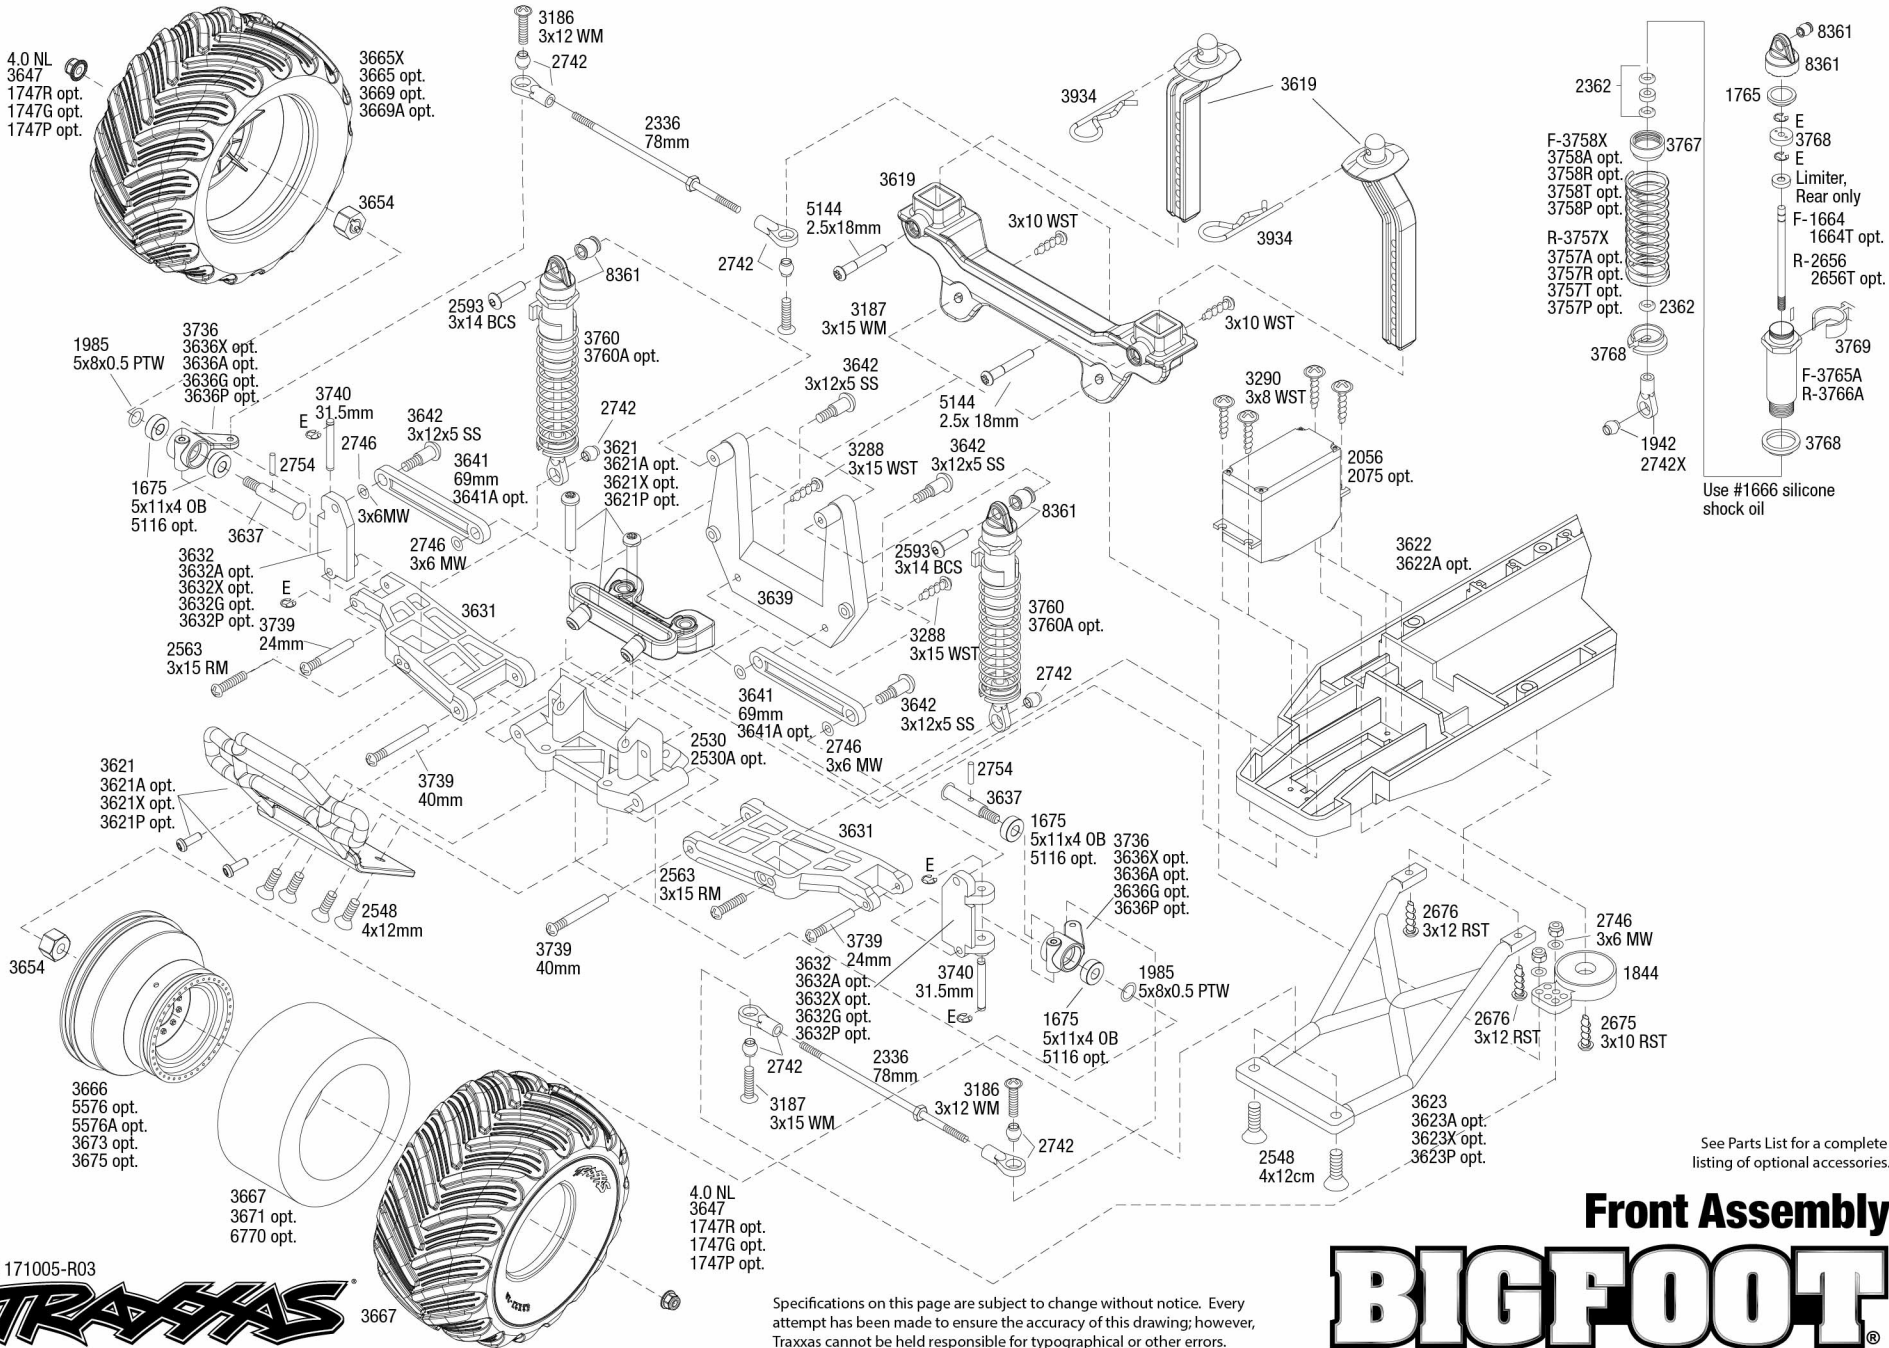

REV 171005-R03

3667

Specifications on this page are subject to change without notice. Every attempt has been made to ensure the accuracy of this drawing; however, Traxxas cannot be held responsible for typographical or other errors.

See Parts List for a complete listing of optional accessories.

Front Assembly