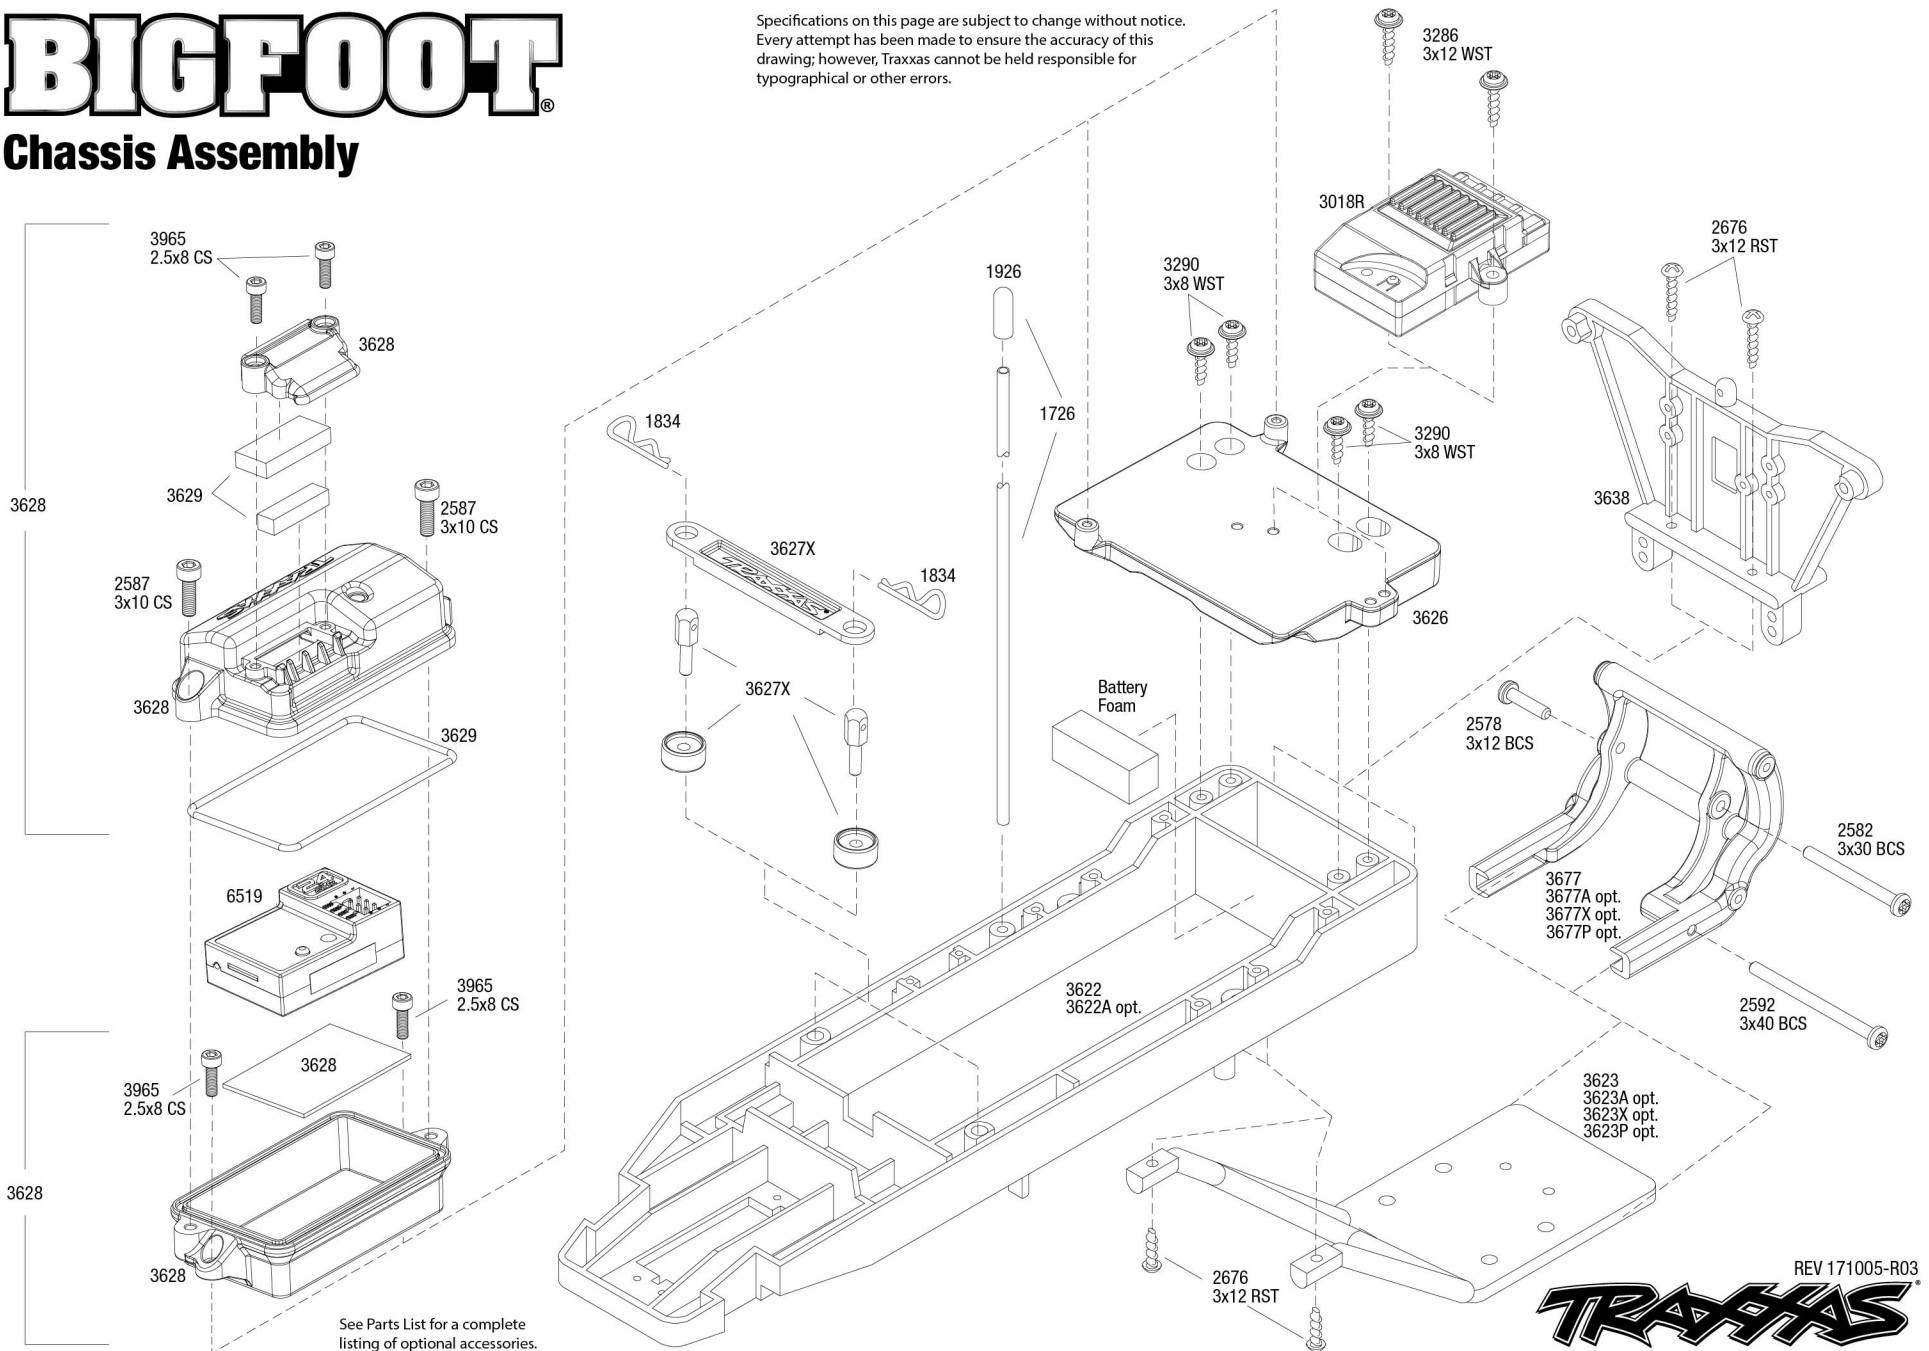

BIGFOOT®

Body Assembly

See Parts List for a complete listing of optional accessories.

REV 171005-R03
 Specifications on this page are subject to change without notice. Every attempt has been made to ensure the accuracy of this drawing; however, Traxxas cannot be held responsible for typographical or other errors.

BIGFOOT®

Chassis Assembly

Specifications on this page are subject to change without notice. Every attempt has been made to ensure the accuracy of this drawing; however, Traxxas cannot be held responsible for typographical or other errors.

REV 171005-R03

TRAXXAS

REV 171005-R03

3667

Specifications on this page are subject to change without notice. Every attempt has been made to ensure the accuracy of this drawing; however, Traxxas cannot be held responsible for typographical or other errors.

See Parts List for a complete listing of optional accessories.

Front Assembly

BIGFOOT®

Transmission Assembly

See Parts List for a complete listing of optional accessories.