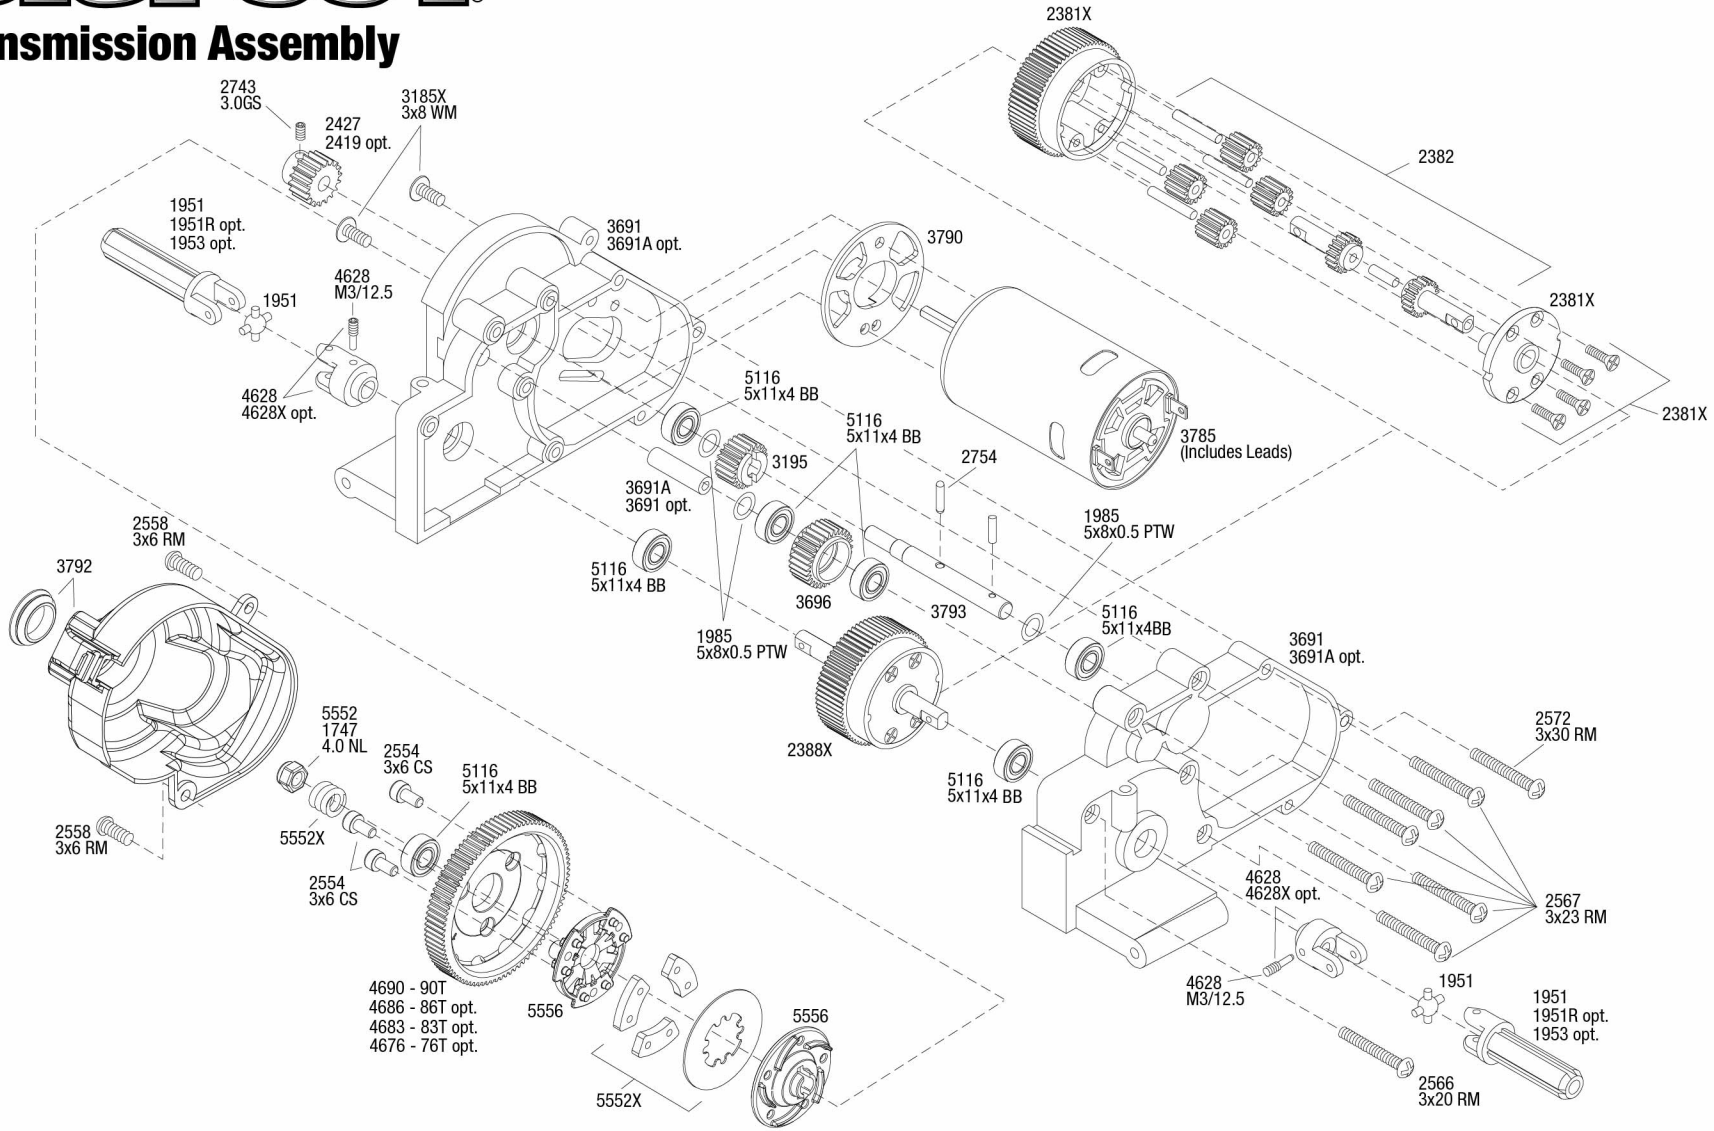

REV 171005-R03

TRAXXAS

REV 171005-R03

3667

Specifications on this page are subject to change without notice. Every attempt has been made to ensure the accuracy of this drawing; however, Traxxas cannot be held responsible for typographical or other errors.

See Parts List for a complete listing of optional accessories.

Front Assembly

BIGFOOT®

Transmission Assembly

See Parts List for a complete listing of optional accessories.