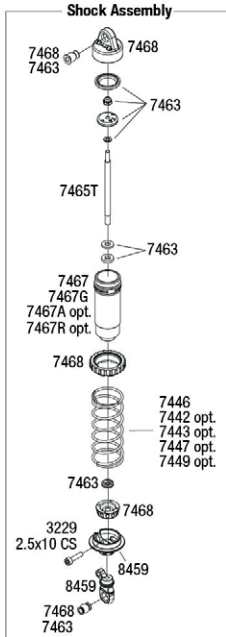

## Body Assembly

REV 240220-R04

Specifications on this page are subject to change without notice. Every attempt has been made to ensure the accuracy of this drawing; however, Traxxas cannot be held responsible for typographical or other errors.

### Driveshafts

### Modular Assembly

REV 240220-R04  
 See Parts List for a complete listing of optional accessories.

Specifications on this page are subject to change without notice. Every attempt has been made to ensure the accuracy of this drawing; however, Traxxas cannot be held responsible for typographical or other errors.

**Front Assembly**