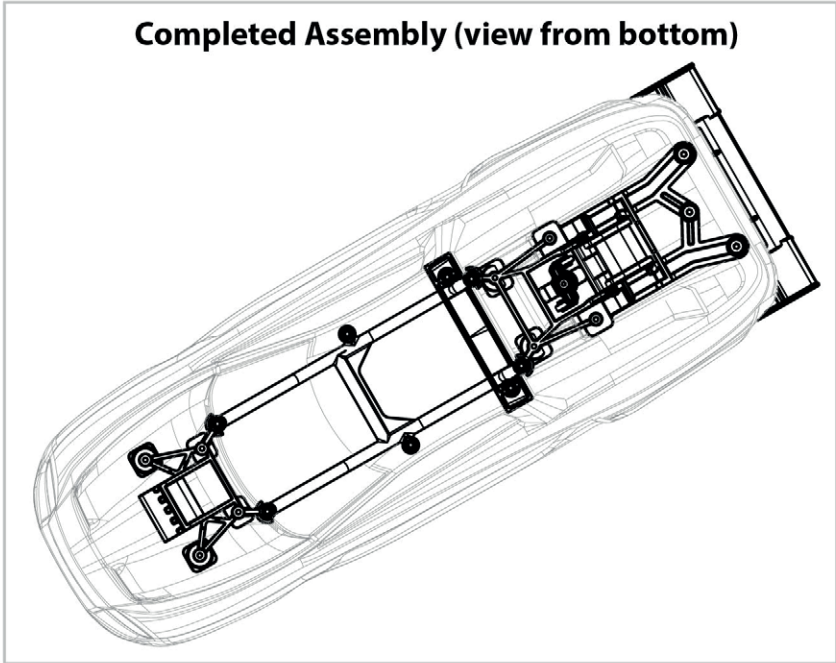

RUSTLER 4x4 ULTIMATE

Body Assembly

REV 240220-R04