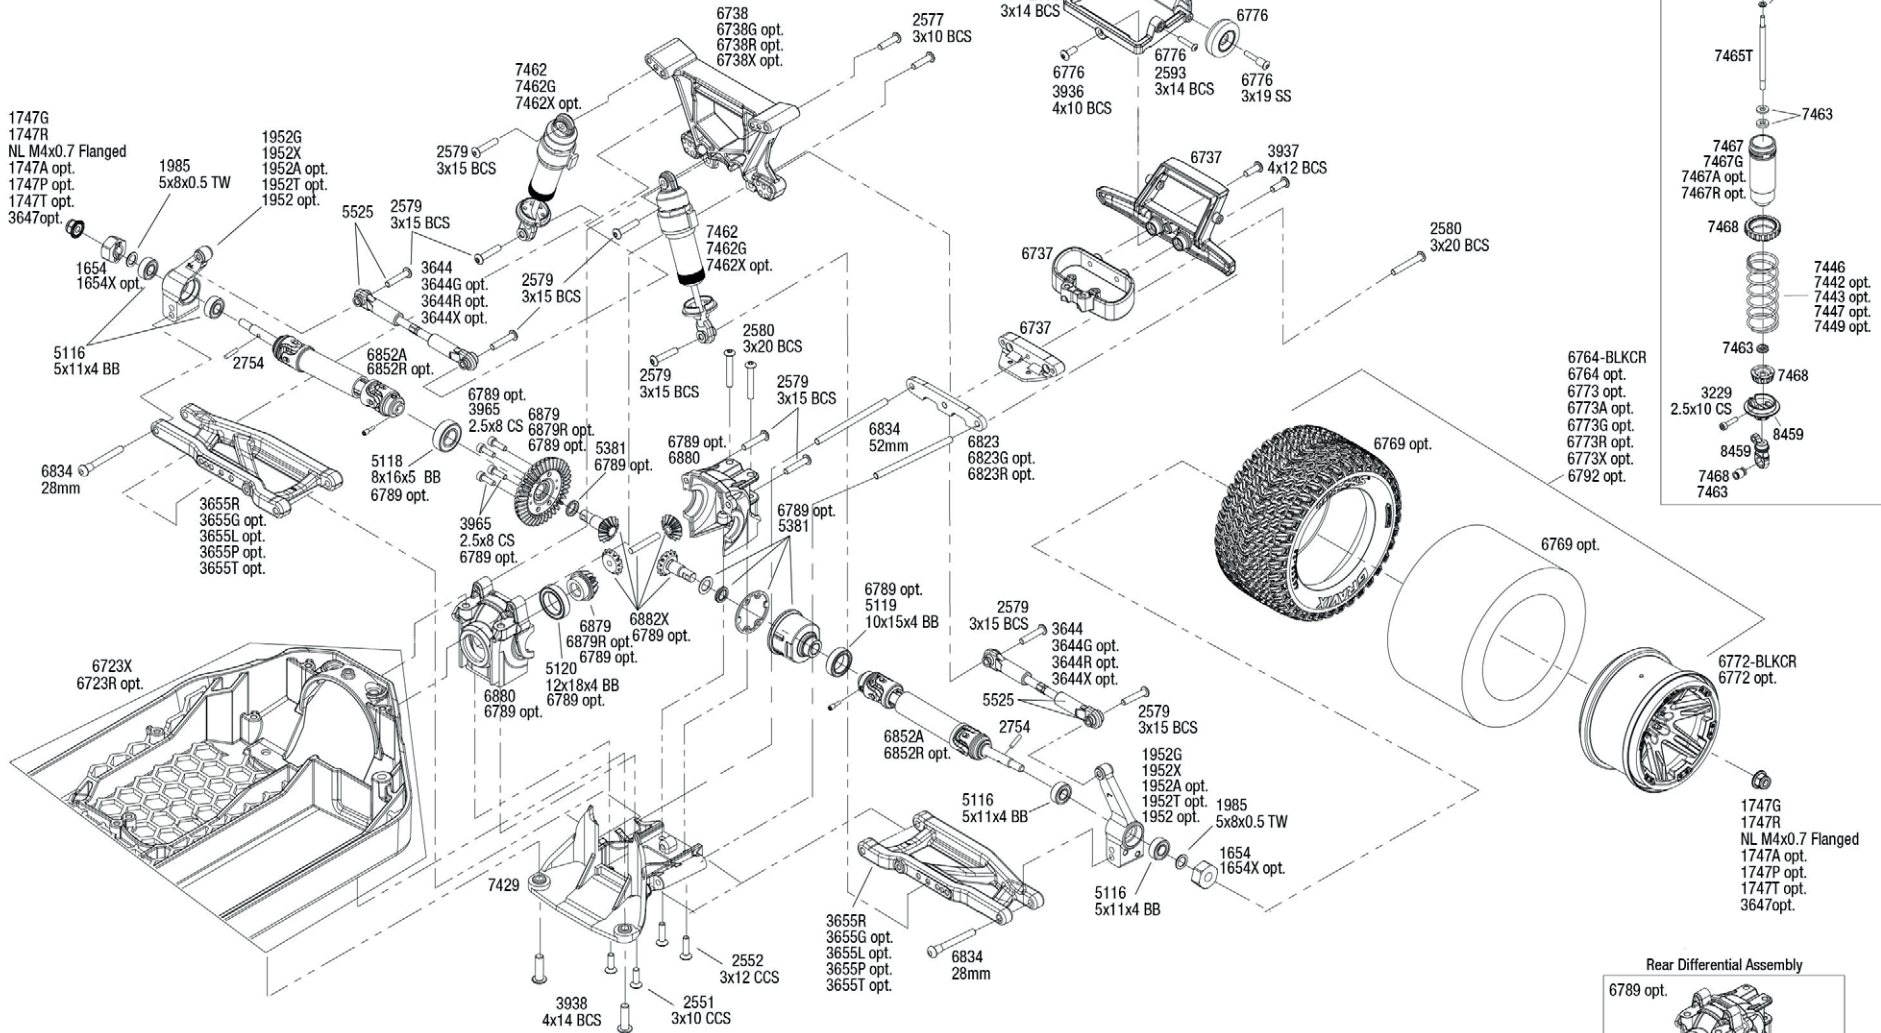

### Driveshafts

### Modular Assembly

REV 240220-R04  
 See Parts List for a complete listing of optional accessories.

Specifications on this page are subject to change without notice. Every attempt has been made to ensure the accuracy of this drawing; however, Traxxas cannot be held responsible for typographical or other errors.

**Front Assembly**