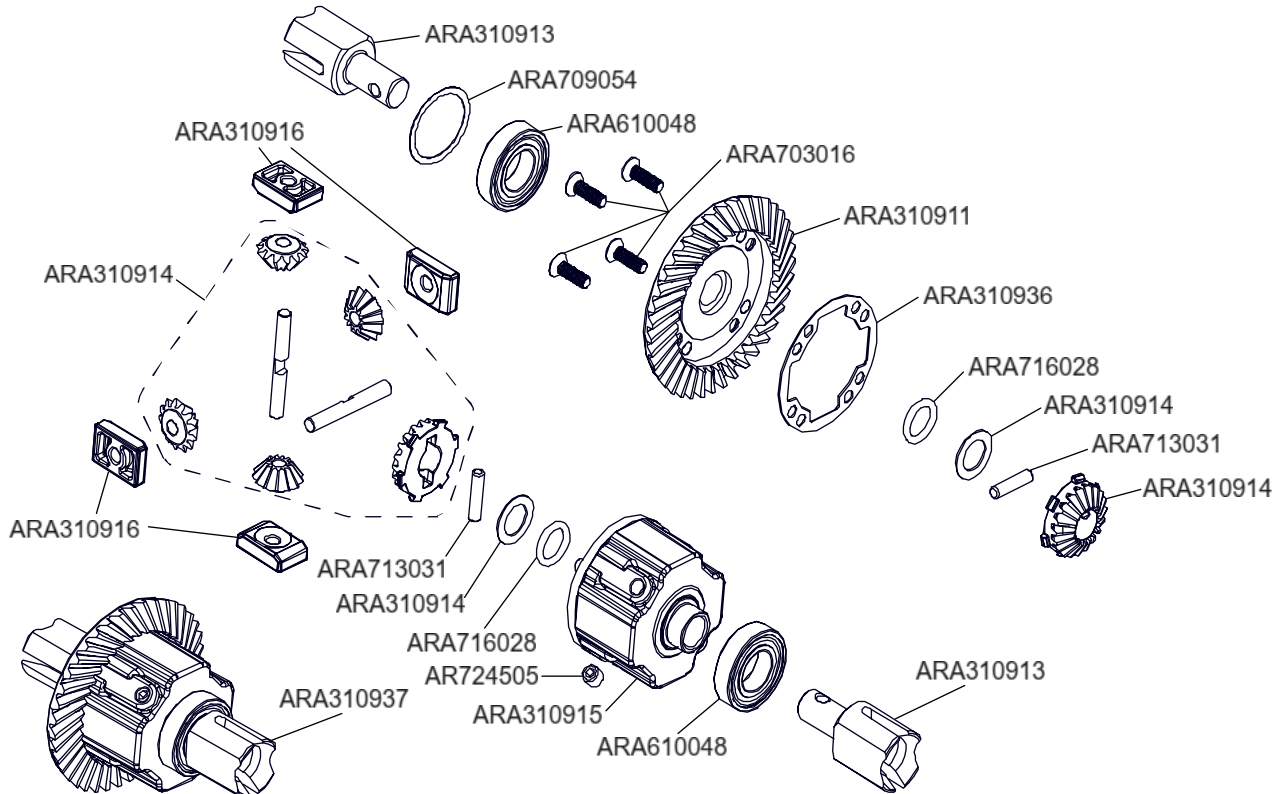

FRONT & REAR DIFFERENTIAL EXPLODED VIEW