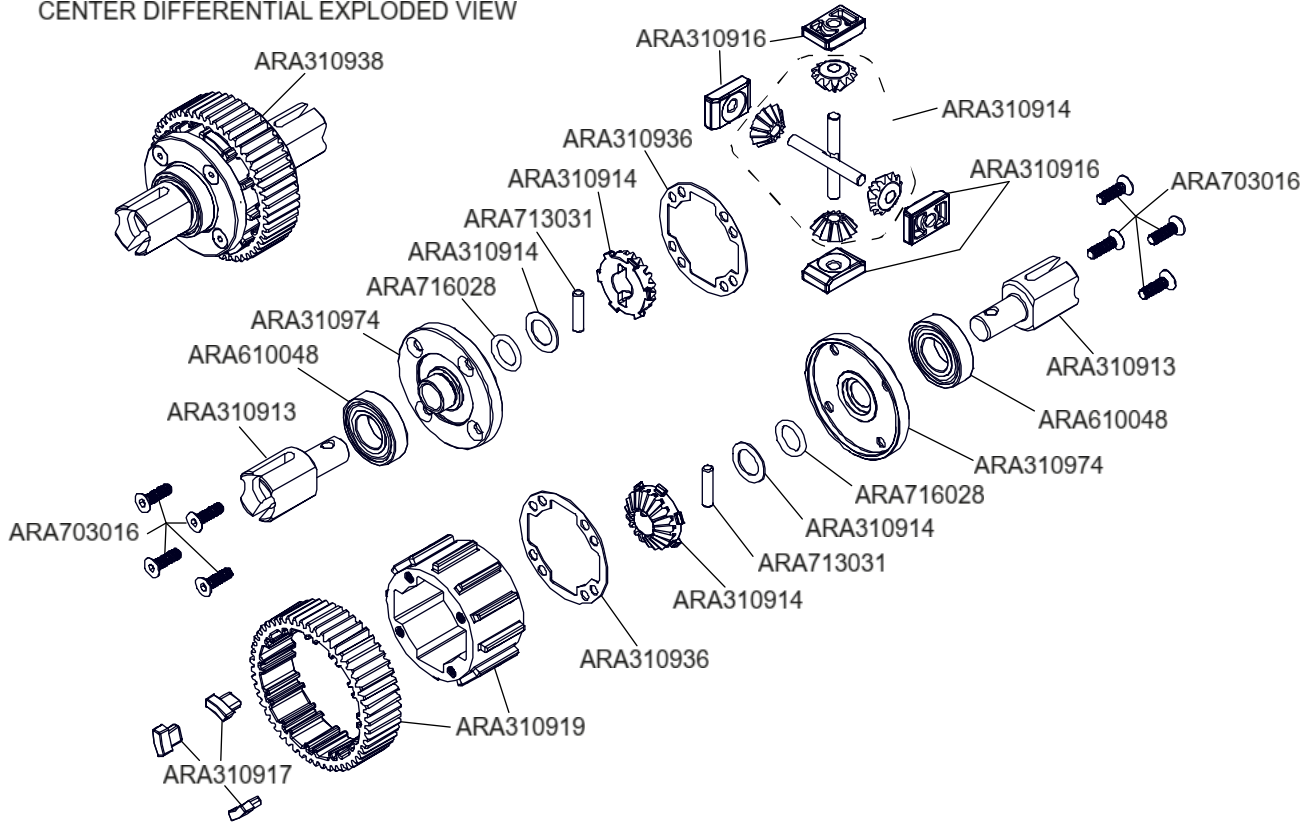

CENTER DIFFERENTIAL EXPLODED VIEW