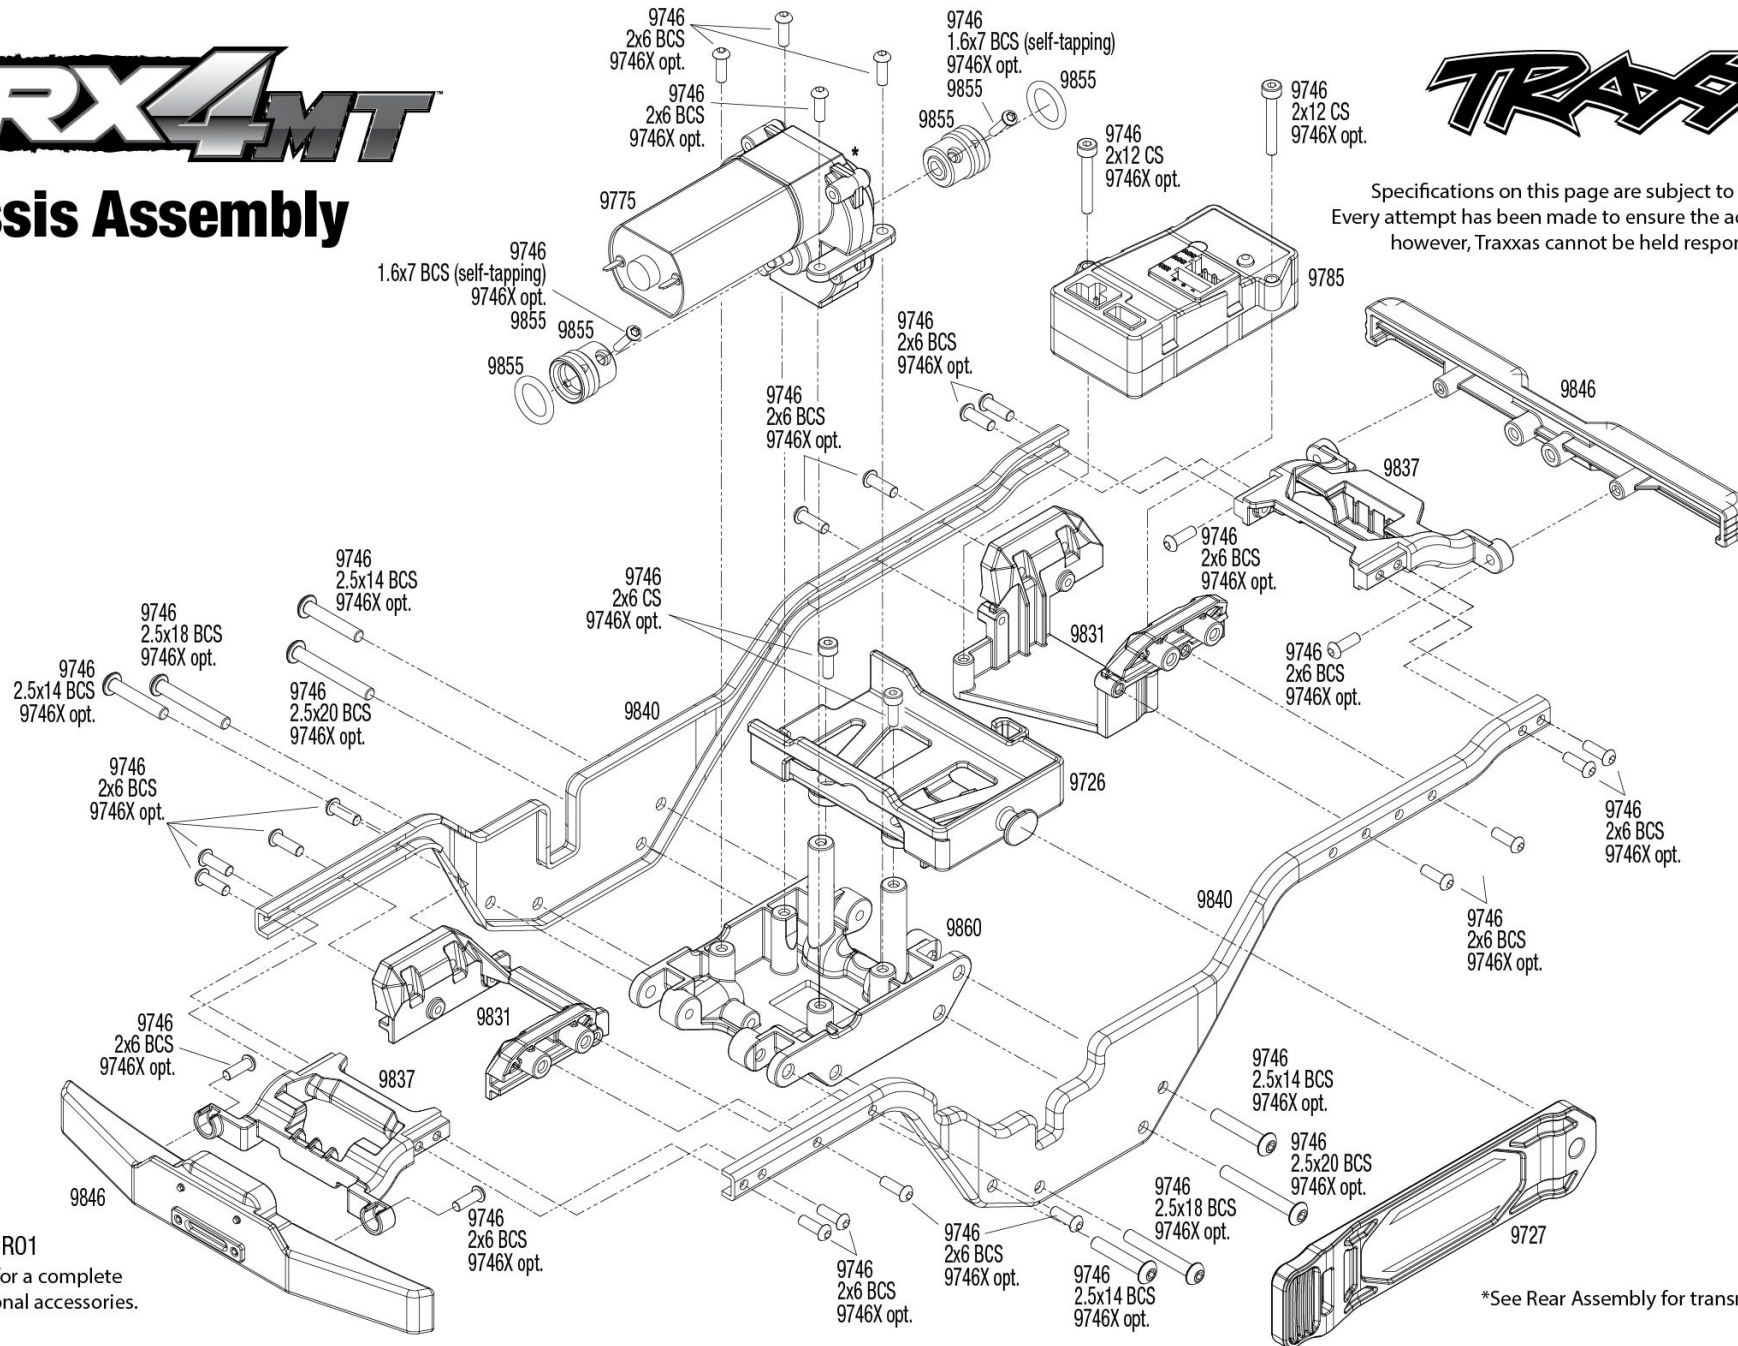

TRX4MT

Body Assembly

REV 240422-R01

See Parts List for a complete listing of optional accessories.

Specifications on this page are subject to change without notice. Every attempt has been made to ensure the accuracy of this drawing; however, Traxxas cannot be held responsible for typographical or other errors.

TRX4MT

Chassis Assembly

Specifications on this page are subject to change without notice. Every attempt has been made to ensure the accuracy of this drawing; however, Traxxas cannot be held responsible for typographical or other errors.

REV 240422-R01

See Parts List for a complete listing of optional accessories.

*See Rear Assembly for transmission exploded view.