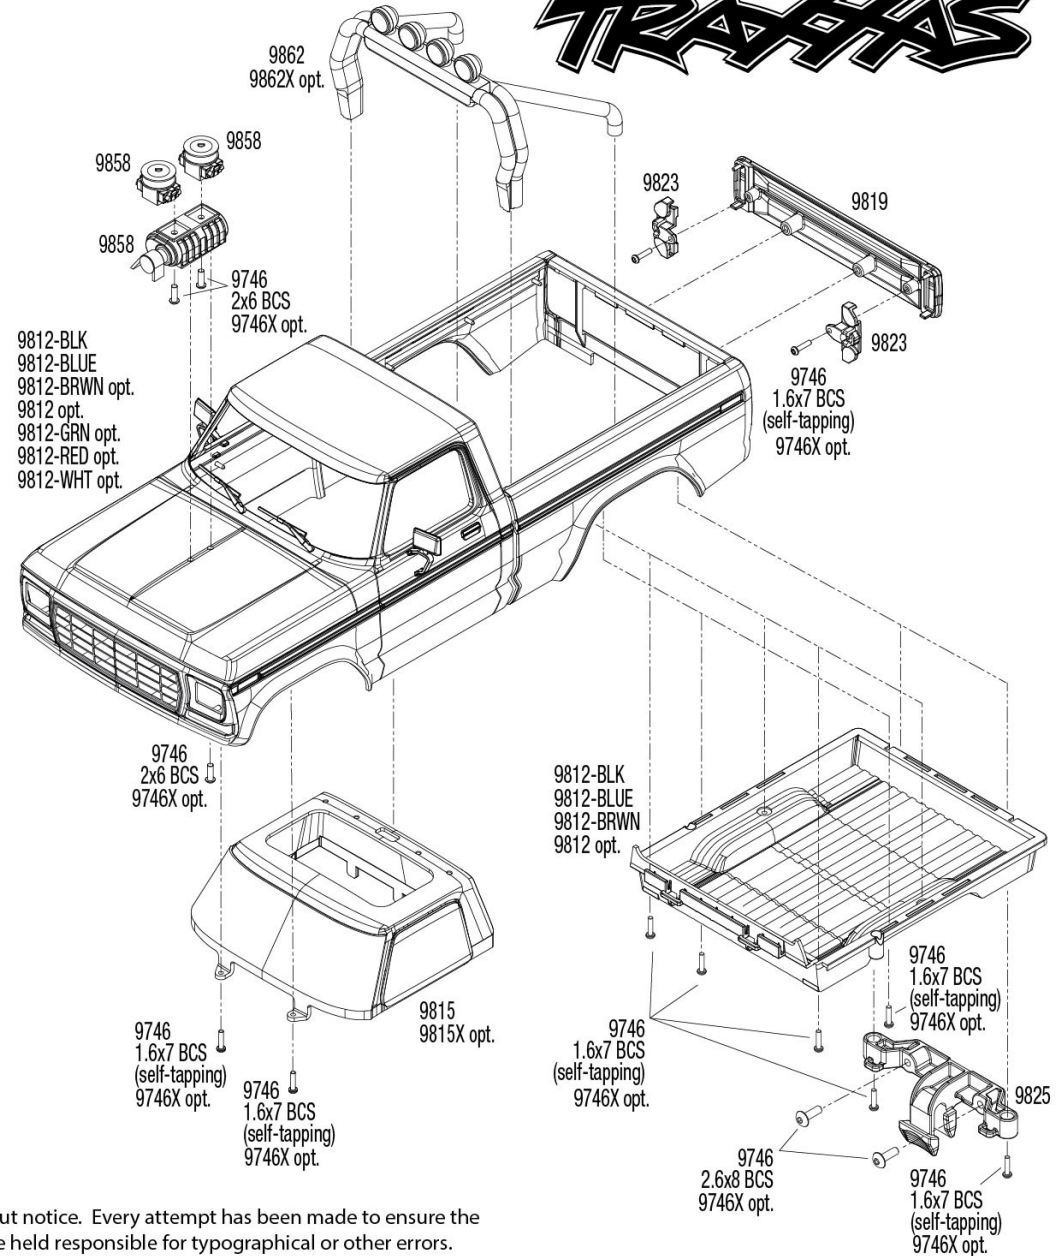

TRX4MT

Body Assembly

REV 240422-R01

See Parts List for a complete listing of optional accessories.

Specifications on this page are subject to change without notice. Every attempt has been made to ensure the accuracy of this drawing; however, Traxxas cannot be held responsible for typographical or other errors.

TRX4MT

Chassis Assembly

Specifications on this page are subject to change without notice. Every attempt has been made to ensure the accuracy of this drawing; however, Traxxas cannot be held responsible for typographical or other errors.

REV 240422-R01

See Parts List for a complete listing of optional accessories.

*See Rear Assembly for transmission exploded view.