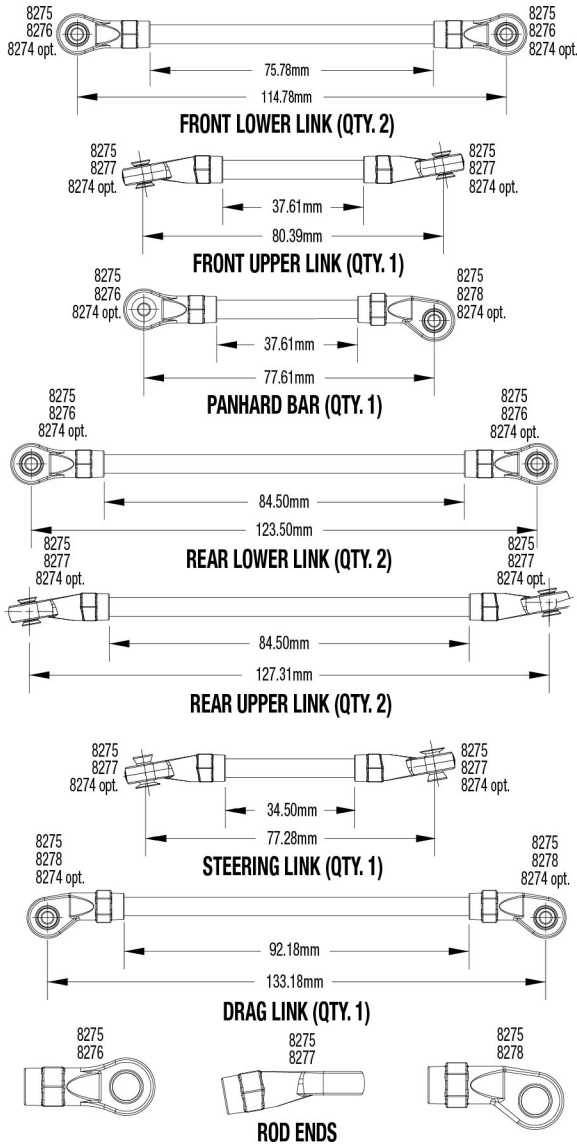

## Link Dimensions

For standard hollow ball replacement, use part #5349.

## Modular Assembly

See Parts List for a complete listing of optional accessories.

Specifications on this page are subject to change without notice. Every attempt has been made to ensure the accuracy of this drawing; however, Traxxas cannot be held responsible for typographical or other errors.

### Shock Assembly