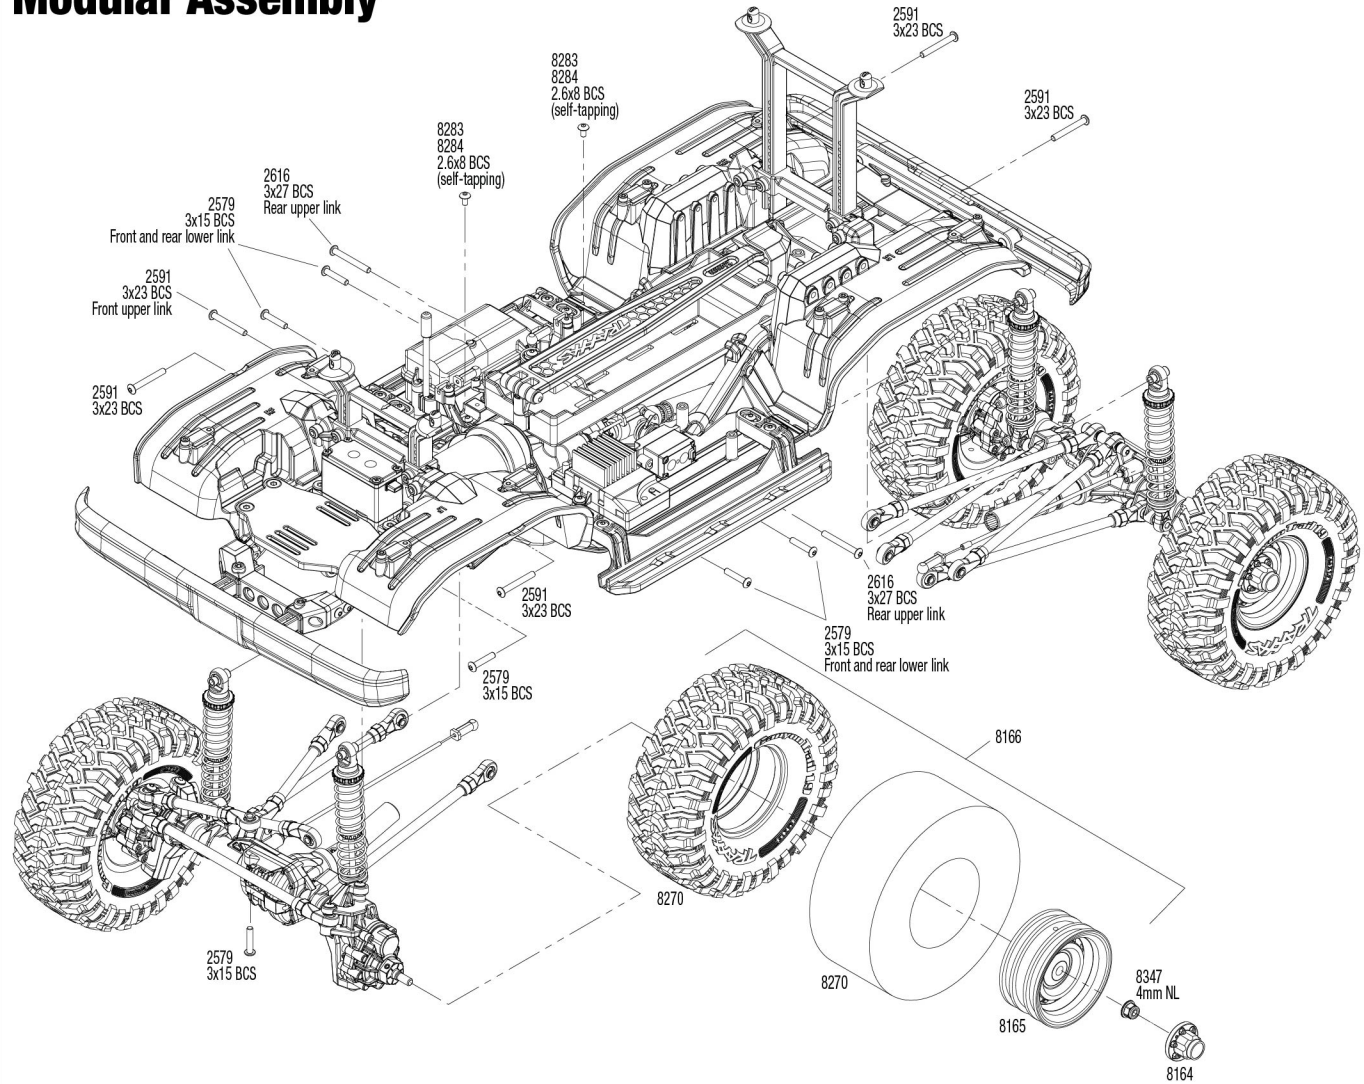

## Link Dimensions

For standard hollow ball replacement, use part #5349.

## Modular Assembly

See Parts List for a complete listing of optional accessories.

Specifications on this page are subject to change without notice. Every attempt has been made to ensure the accuracy of this drawing; however, Traxxas cannot be held responsible for typographical or other errors.

### Shock Assembly