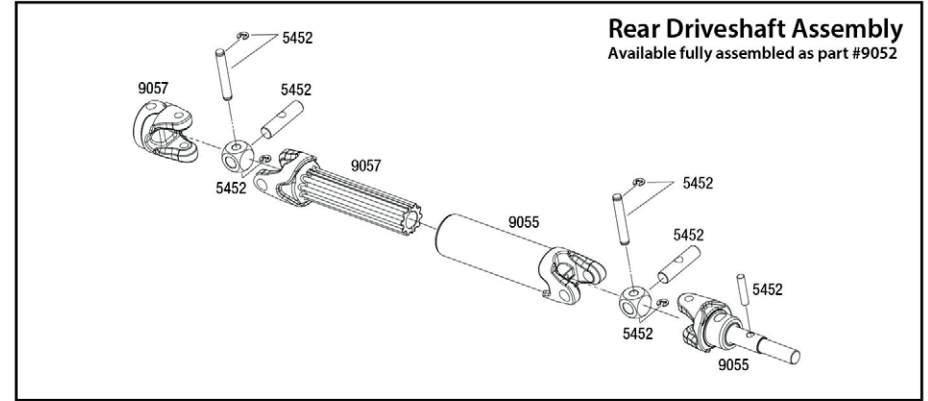

See Parts List for a complete listing of optional accessories.

REV 231206-R03

Driveshafts

Modular Assembly

REV 231206-R03
See Parts List for a complete listing of optional accessories.

Specifications on this page are subject to change without notice. Every attempt has been made to ensure the accuracy of this drawing; however, Traxxas cannot be held responsible for typographical or other errors.