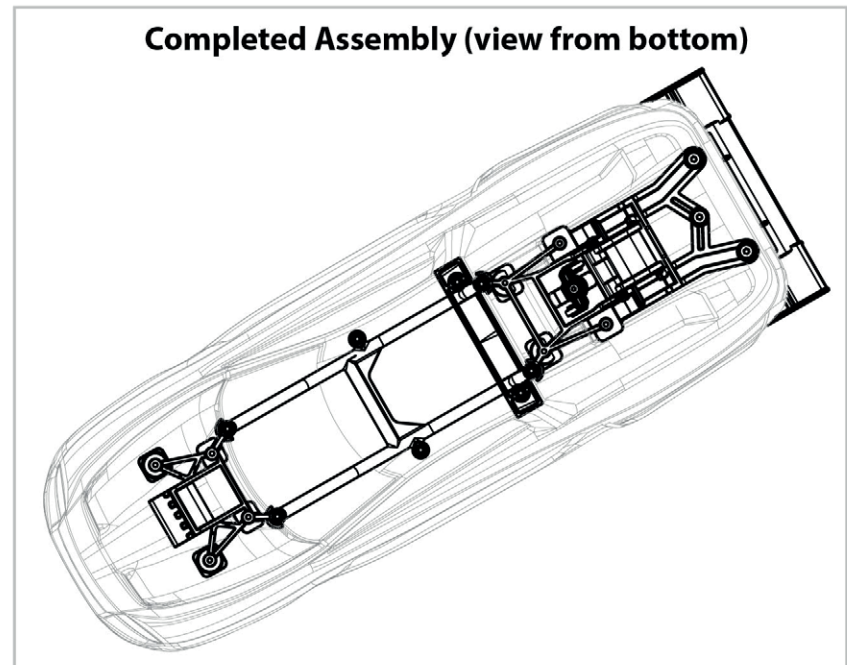

RUSTLER 4x4

BRUSHLESS

Body Assembly

REV 231206-R03

TRAXXAS

Specifications on this page are subject to change without notice. Every attempt has been made to ensure the accuracy of this drawing; however, Traxxas cannot be held responsible for typographical or other errors.

See Parts List for a complete listing of optional accessories.

RUSTLER 4x4 BRUSHLESS

Chassis Assembly

Specifications on this page are subject to change without notice. Every attempt has been made to ensure the accuracy of this drawing; however, Traxxas cannot be held responsible for typographical or other errors.