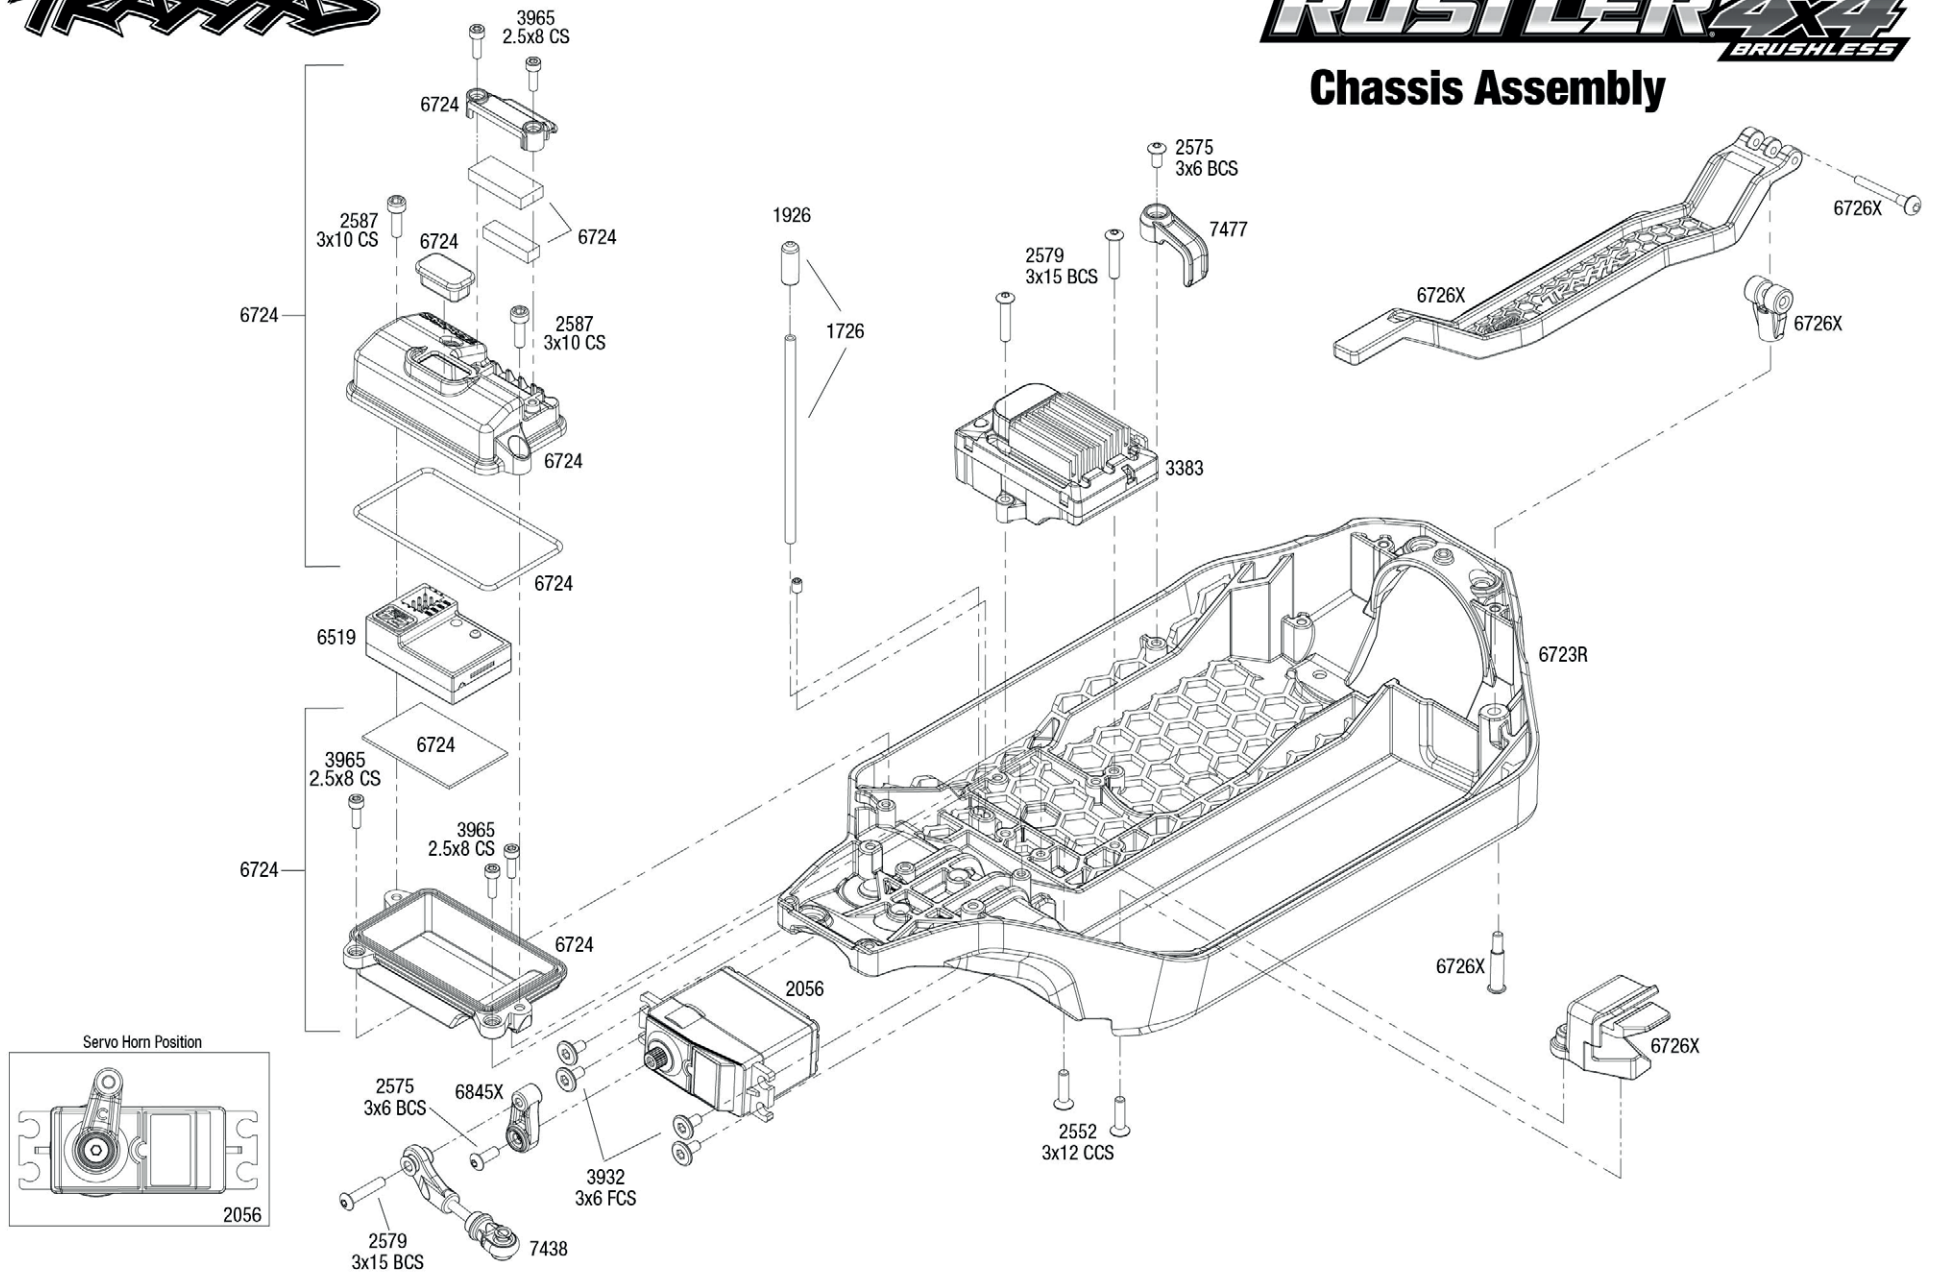

RUSTLER 4x4

BRUSHLESS

Body Assembly

REV 231206-R03

TRAXXAS

Specifications on this page are subject to change without notice. Every attempt has been made to ensure the accuracy of this drawing; however, Traxxas cannot be held responsible for typographical or other errors.

See Parts List for a complete listing of optional accessories.

RUSTLER 4x4 BRUSHLESS

Chassis Assembly

Specifications on this page are subject to change without notice. Every attempt has been made to ensure the accuracy of this drawing; however, Traxxas cannot be held responsible for typographical or other errors.

See Parts List for a complete listing of optional accessories.

REV 231206-R03

Driveshafts

Modular Assembly

REV 231206-R03
See Parts List for a complete listing of optional accessories.

Specifications on this page are subject to change without notice. Every attempt has been made to ensure the accuracy of this drawing; however, Traxxas cannot be held responsible for typographical or other errors.