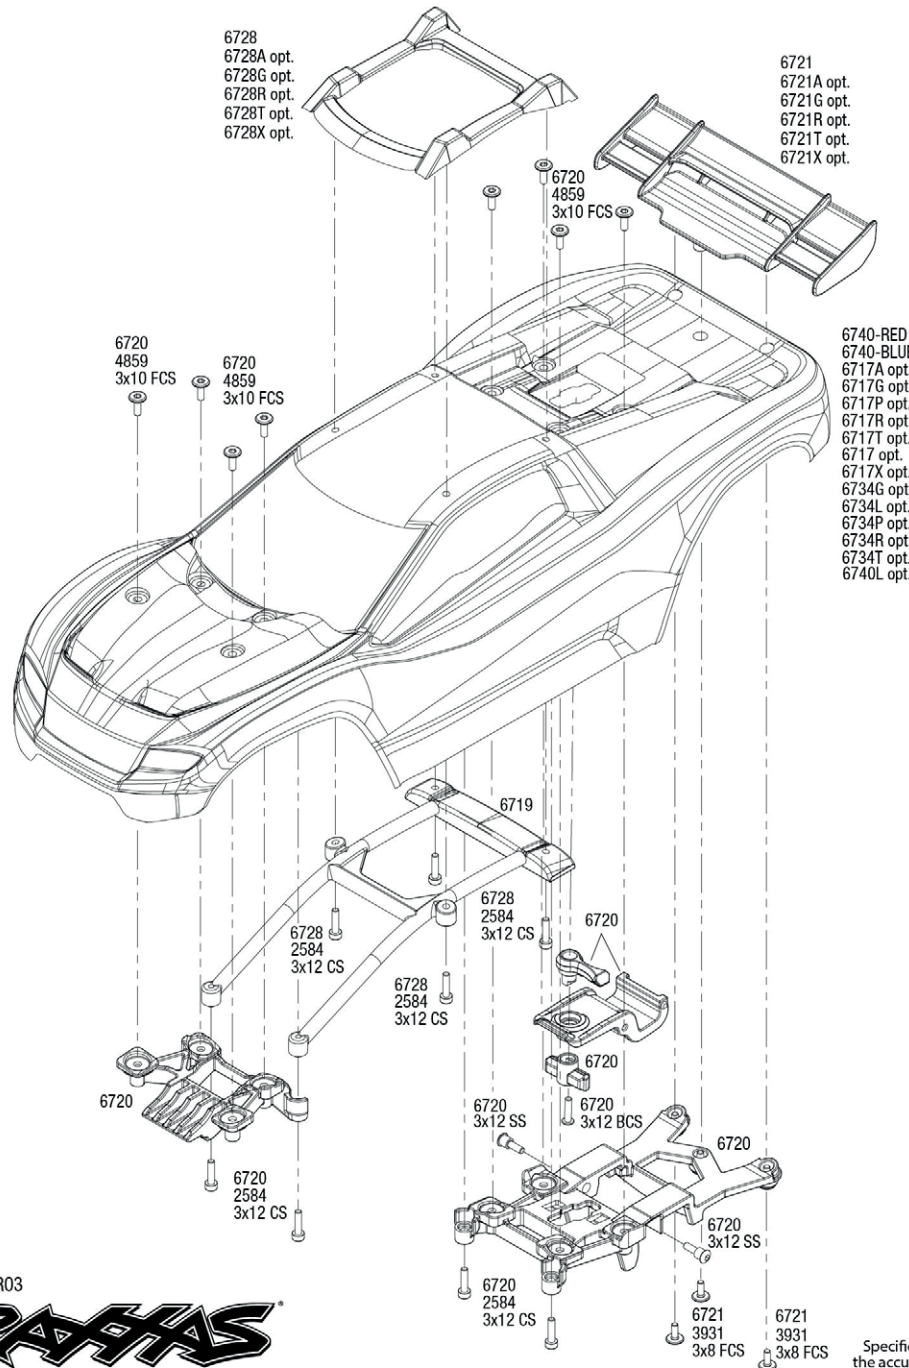

RUSTLER 4x4

BRUSHLESS

Body Assembly

REV 231206-R03

TRAXXAS

Specifications on this page are subject to change without notice. Every attempt has been made to ensure the accuracy of this drawing; however, Traxxas cannot be held responsible for typographical or other errors.

See Parts List for a complete listing of optional accessories.

RUSTLER 4x4 BRUSHLESS

Chassis Assembly

Specifications on this page are subject to change without notice. Every attempt has been made to ensure the accuracy of this drawing; however, Traxxas cannot be held responsible for typographical or other errors.

See Parts List for a complete listing of optional accessories.

REV 231206-R03

Driveshafts

Modular Assembly

REV 231206-R03
See Parts List for a complete listing of optional accessories.

Specifications on this page are subject to change without notice. Every attempt has been made to ensure the accuracy of this drawing; however, Traxxas cannot be held responsible for typographical or other errors.