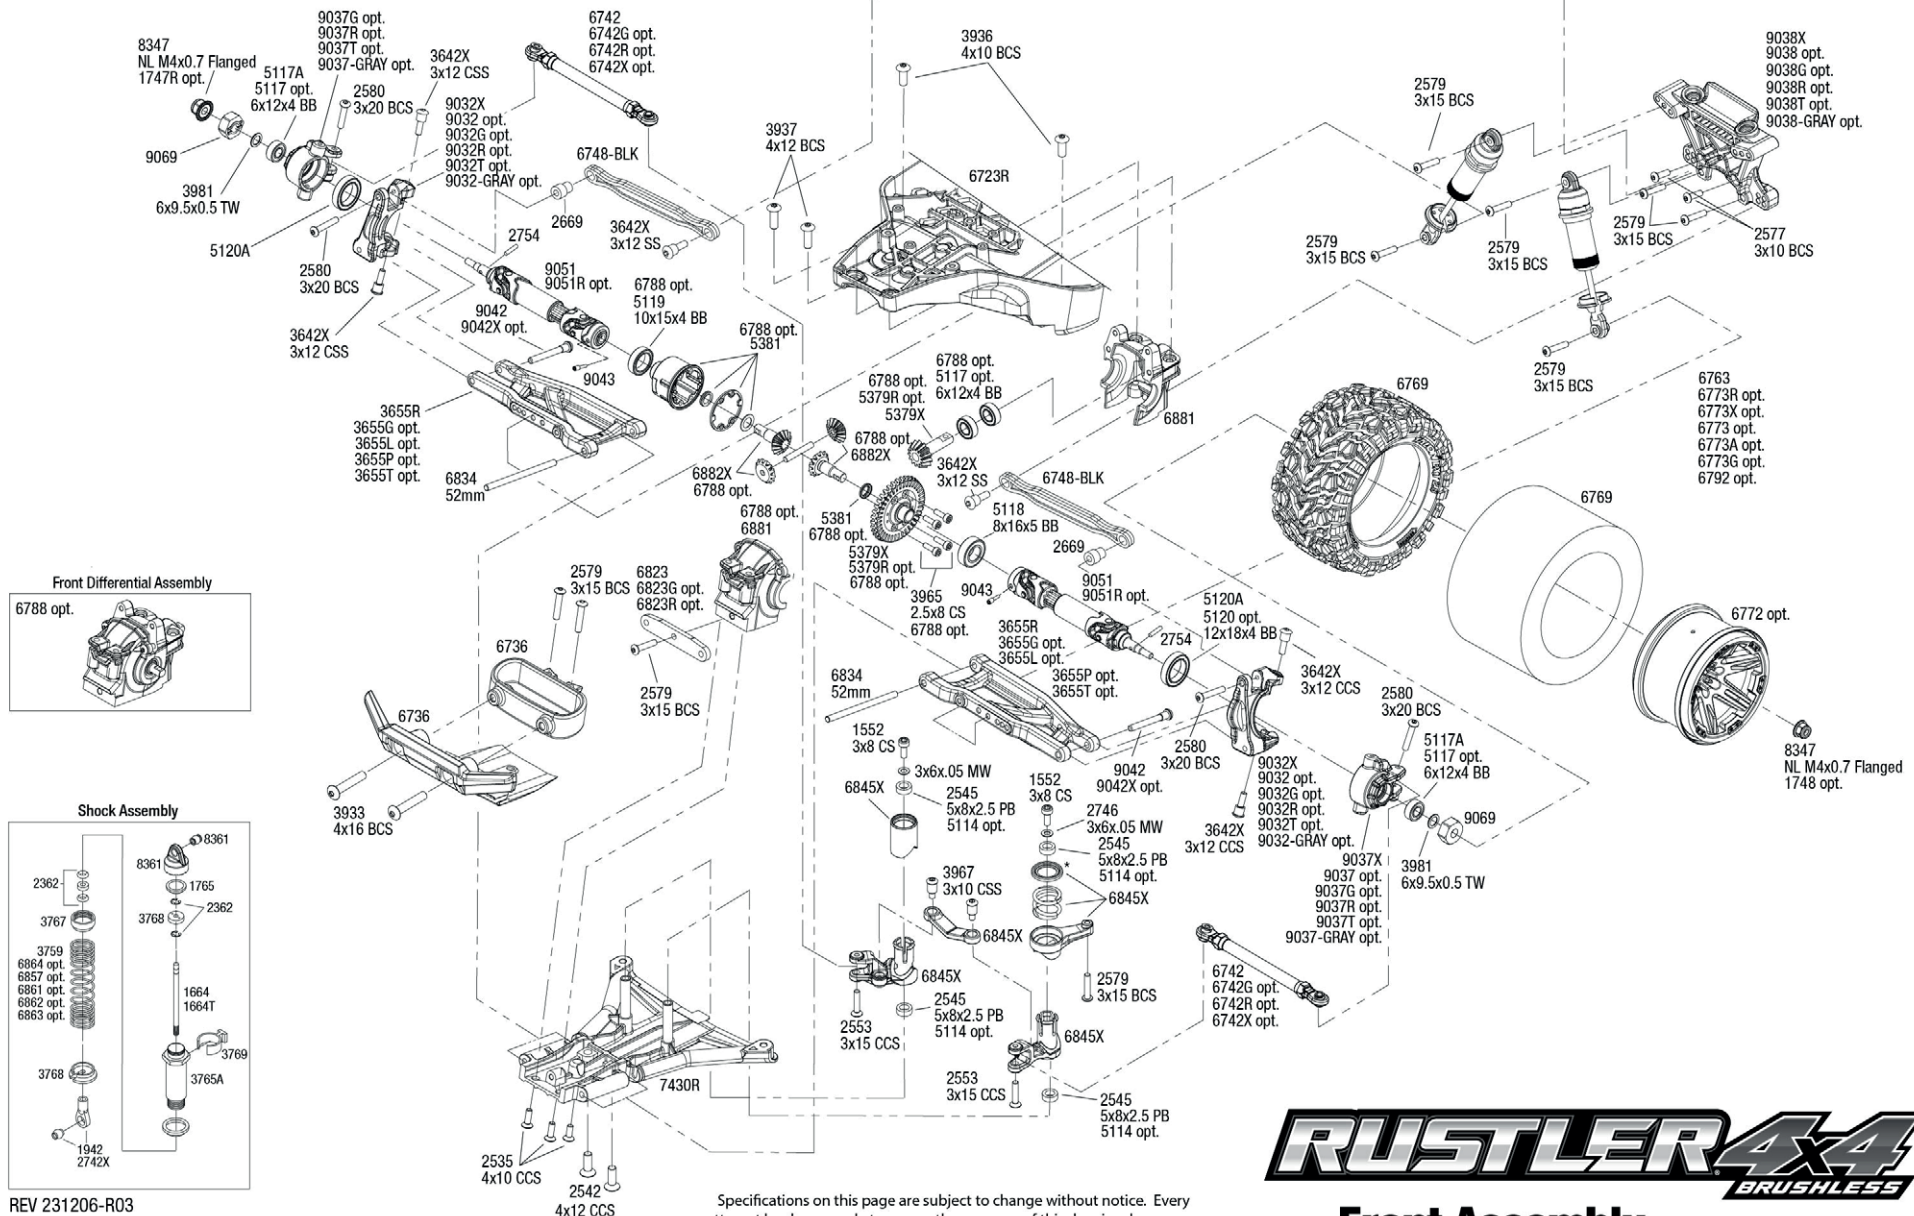

RUSTLER 4x4

BRUSHLESS

Body Assembly

REV 231206-R03

TRAXXAS

Specifications on this page are subject to change without notice. Every attempt has been made to ensure the accuracy of this drawing; however, Traxxas cannot be held responsible for typographical or other errors.

See Parts List for a complete listing of optional accessories.

RUSTLER 4x4 BRUSHLESS

Chassis Assembly

Specifications on this page are subject to change without notice. Every attempt has been made to ensure the accuracy of this drawing; however, Traxxas cannot be held responsible for typographical or other errors.

See Parts List for a complete listing of optional accessories.

REV 231206-R03

Driveshafts

Modular Assembly

REV 231206-R03
See Parts List for a complete listing of optional accessories.

Specifications on this page are subject to change without notice. Every attempt has been made to ensure the accuracy of this drawing; however, Traxxas cannot be held responsible for typographical or other errors.