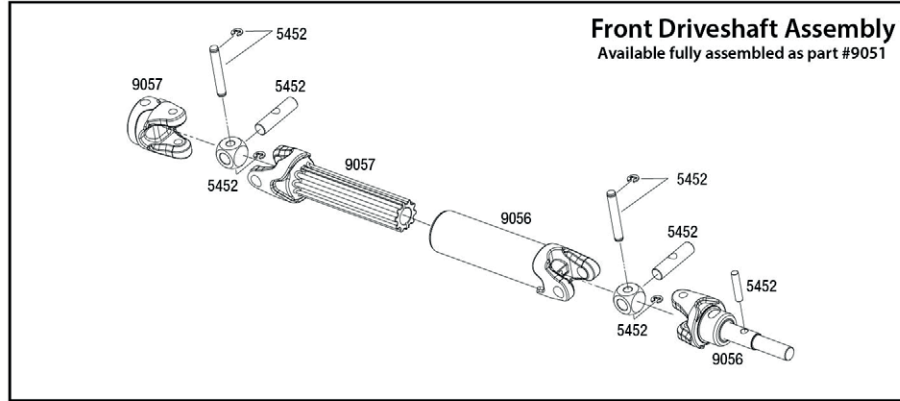

RUSTLER 4x4

BRUSHLESS

Body Assembly

REV 231206-R03

TRAXXAS

Specifications on this page are subject to change without notice. Every attempt has been made to ensure the accuracy of this drawing; however, Traxxas cannot be held responsible for typographical or other errors.

See Parts List for a complete listing of optional accessories.

REV 231206-R03

Driveshafts

Modular Assembly

REV 231206-R03
See Parts List for a complete listing of optional accessories.

Specifications on this page are subject to change without notice. Every attempt has been made to ensure the accuracy of this drawing; however, Traxxas cannot be held responsible for typographical or other errors.