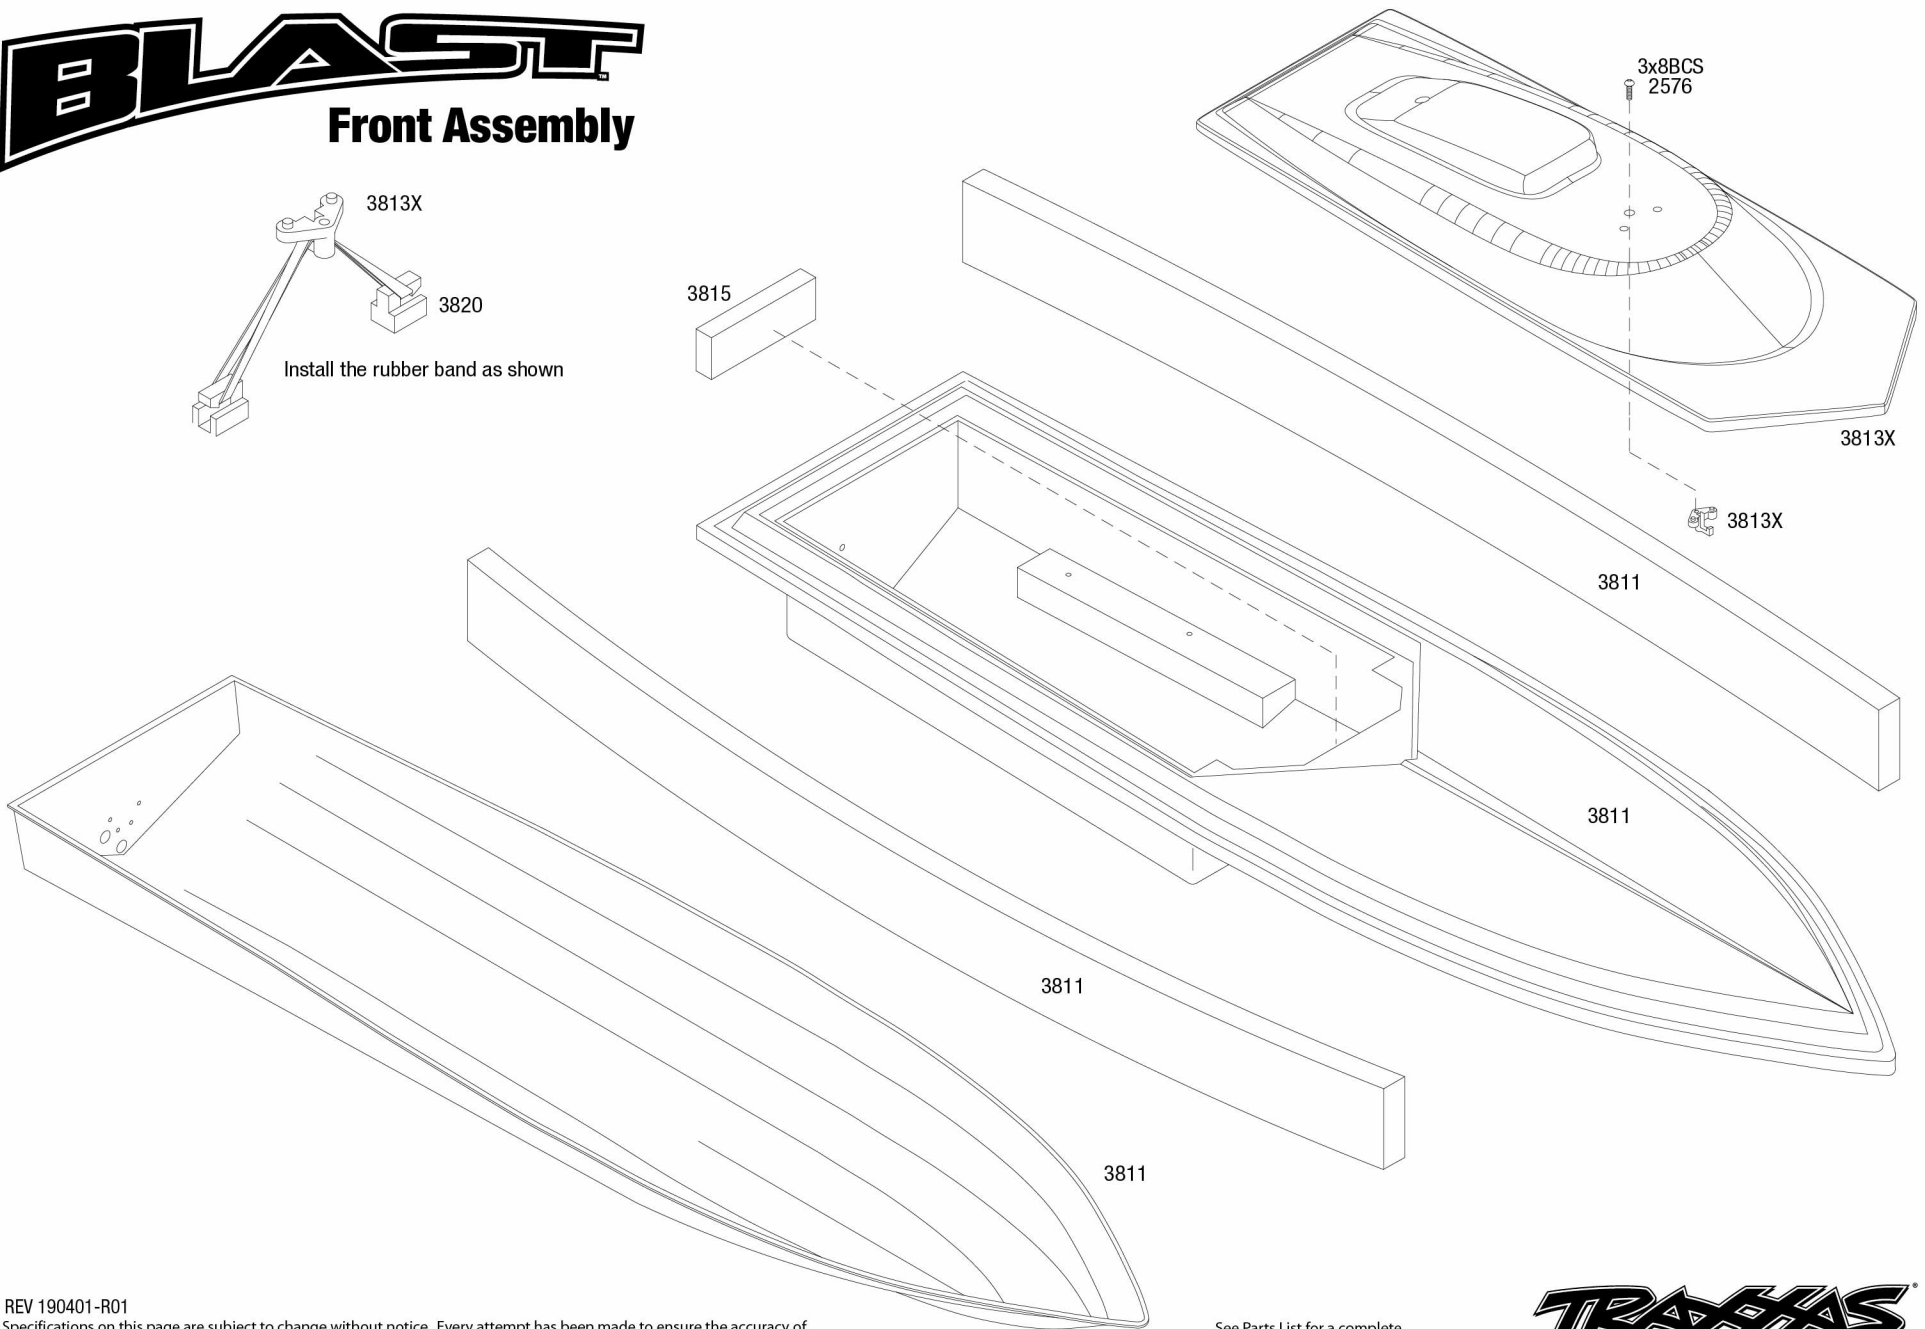

## Front Assembly

REV 190401-R01  
Specifications on this page are subject to change without notice. Every attempt has been made to ensure the accuracy of this drawing, however Traxxas cannot be held responsible for typographical or other errors.