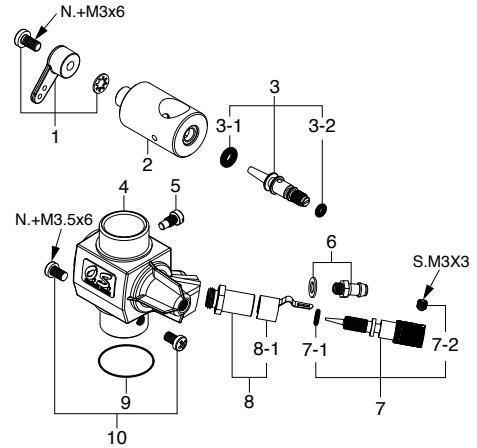

*Type of screw

C...Cap Screw B...Binding Screw M...Oval Fillister-Head Screw
F...Flat Head Screw T...Tapping Screw N...Round Head Screw S...Set Screw

CAP SCREW SETS (10pcs./sets)

Code No.	Size	Pcs. used in an engine
79871110	M3x8	Cover Plate Retaining Screw (4pcs.)
79871150	M3x15	Cylinder Head Retaining Screw (5pcs.)

No.	Code No.	Description
1	29124000	Cylinder Head 120AX
2	29123100	Cylinder Liner 120AX
3	29123400	Piston Ring 120AX
4	29123200	Piston 120AX
5	29206000	Piston Pin 120AX,108FSR
6	28117000	Piston Pin Retainer (2pcs.) 120AX,81VR,108F
7	29125000	Connecting Rod 120AX
8	29182000	Carburetor Complete (Type 70D) 120AX
9	45910100	Locknut Set FS70S2,91S,91FX
10	29128000	Drive Hub 120AX
10-1	29008219	Woodruff Key 61,90,91
11	46120000	Thrust Washer 91FX,SXH,SZ,FT160,FF
12	26731010	Crankshaft Ball Bearing (F) 120AX
13	29121000	Crankcase 120AX
14	46030008	Crankshaft Ball Bearing (R) 120AX,FT160,FF
15	29122000	Crankshaft 120AX
16	29121400	Gasket Set 120AX
17	29127000	Cover Plate 120AX
	71608001	Glow Plug No.8
	72200080	Needle Valve Extension Cable Set
	29122500	E-5020 Silencer Assembly 120AX
	29122540	Gasket E-5020
	29122530	Assembly Screw E-5020
	22681957	Pressure Nipple (No.7)
	29122520	Silencer Retaining Screw (C.M4x45 2pcs.) E-5020
	29122600	E-5020 Silencer Extension Adapter
	29122610	Extention Adapter Retaining Screw (M4x90 2pcs.) E-5020
	29122700	E-5020 Silencer 90° Adapter 120AX
	29122510	90° Adapter Retaining Screw (M4x20 2pcs.) E-5020

No.	Code No.	Description
1	27881400	Throttle Lever Assembly 70N,C14,60F,70D
2	29182200	Carburetor Rotor (70D) 120AX
3	29181620	Mixture Control Valve Assembly 70D
3-1	46066319	"O" Ring (L) (2pcs.)
3-2	22781800	"O" Ring (S) (2pcs.) 10D,10F,1H-3H,20E
4	29182100	Carburetor Body (70D) 120AX
5	45581820	Roter Guide Screw 20C,60MC,70D
6	22681953	Fuel Inlet (No.1)
7	22681980	Needle-valve Assembly 20D,20F,20G,21G,40B,70D
7-1	24981837	"O" Ring (2pcs.)
7-2	26381501	Set Screw
8	27381940	Needle-valve Holder Assembly 20C,60U,70D,7H
8-1	26711305	Ratchet Spring No.4
9	29015019	Carburetor Rubber Gasket 20E,60F,60MC,70D
10	25081700	Carburetor Retaining Screw 21-50