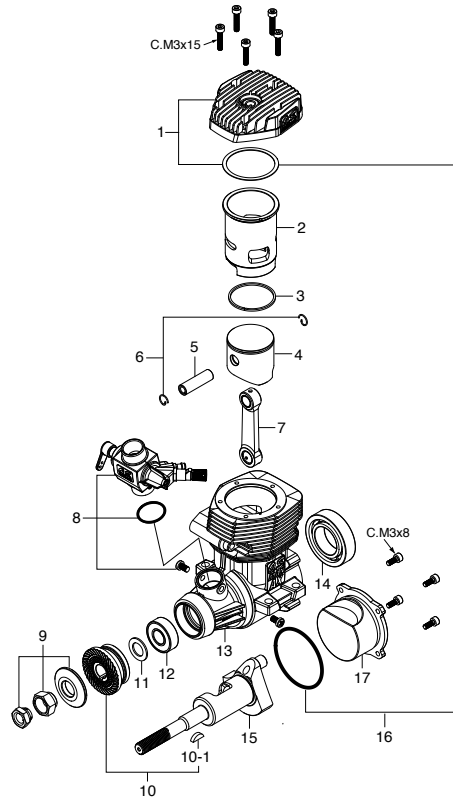

*Type of screw

C...Cap Screw B...Binding Screw M...Oval Fillister-Head Screw
F...Flat Head Screw T...Tapping Screw N...Round Head Screw S...Set Screw

CAP SCREW SETS (10pcs./sets)

Code No.	Size	Pcs. used in an engine
79871110	M3x8	Cover Plate Retaining Screw (4pcs.)
79871150	M3x15	Cylinder Head Retaining Screw (5pcs.)

No.	Code No.	Description
1	29124000	Cylinder Head 120AX
2	29123100	Cylinder Liner 120AX
3	29123400	Piston Ring 120AX
4	29123200	Piston 120AX
5	29206000	Piston Pin 120AX,108FSR
6	28117000	Piston Pin Retainer (2pcs.) 120AX,81VR,108F
7	29125000	Connecting Rod 120AX
8	29182000	Carburetor Complete (Type 70D) 120AX
9	45910100	Locknut Set FS70S2,91S,91FX
10	29128000	Drive Hub 120AX
10-1	29008219	Woodruff Key 61,90,91
11	46120000	Thrust Washer 91FX,SXH,SZ,FT160,FF
12	26731010	Crankshaft Ball Bearing (F) 120AX
13	29121000	Crankcase 120AX
14	46030008	Crankshaft Ball Bearing (R) 120AX,FT160,FF
15	29122000	Crankshaft 120AX
16	29121400	Gasket Set 120AX
17	29127000	Cover Plate 120AX
	71608001	Glow Plug No.8
	72200080	Needle Valve Extension Cable Set
	29122500	E-5020 Silencer Assembly 120AX
	29122540	Gasket E-5020
	29122530	Assembly Screw E-5020
	22681957	Pressure Nipple (No.7)
	29122520	Silencer Retaining Screw (C.M4x45 2pcs.) E-5020
	29122600	E-5020 Silencer Extension Adapter
	29122610	Extention Adapter Retaining Screw (M4x90 2pcs.) E-5020
	29122700	E-5020 Silencer 90° Adapter 120AX
	29122510	90° Adapter Retaining Screw (M4x20 2pcs.) E-5020

No.	Code No.	Description
1	27881400	Throttle Lever Assembly 70N,C14,60F,70D
2	29182200	Carburetor Rotor (70D) 120AX
3	29181620	Mixture Control Valve Assembly 70D
3-1	46066319	"O" Ring (L) (2pcs.)
3-2	22781800	"O" Ring (S) (2pcs.) 10D,10F,1H-3H,20E
4	29182100	Carburetor Body (70D) 120AX
5	45581820	Roter Guide Screw 20C,60MC,70D
6	22681953	Fuel Inlet (No.1)
7	22681980	Needle-valve Assembly 20D,20F,20G,21G,40B,70D
7-1	24981837	"O" Ring (2pcs.)
7-2	26381501	Set Screw
8	27381940	Needle-valve Holder Assembly 20C,60U,70D,7H
8-1	26711305	Ratchet Spring No.4
9	29015019	Carburetor Rubber Gasket 20E,60F,60MC,70D
10	25081700	Carburetor Retaining Screw 21-50