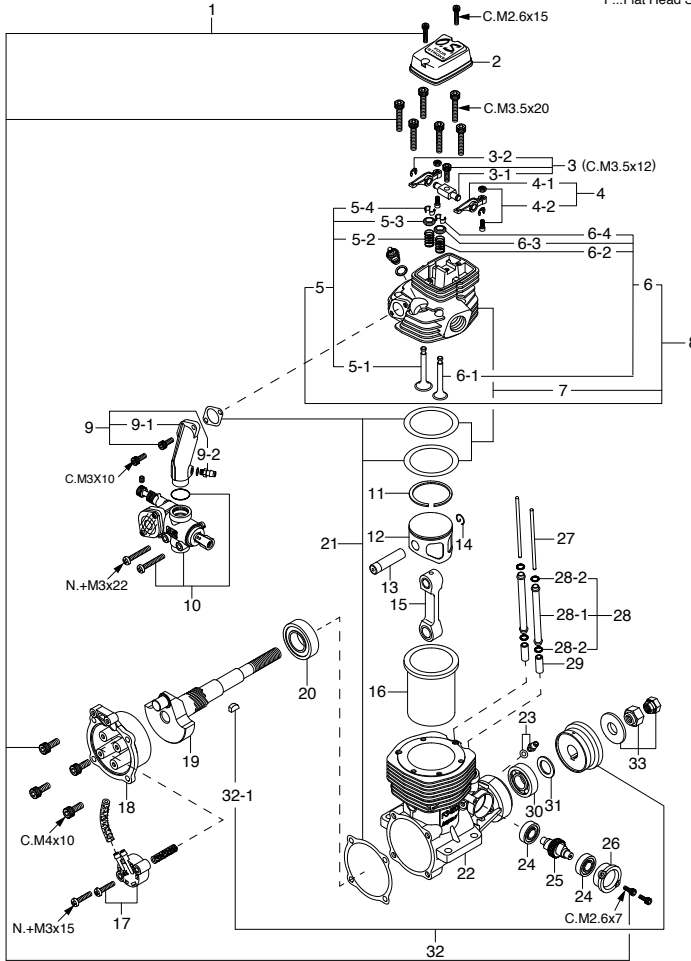

2019 EXPLODED VIEWS WITH CODE NUMBERS LIST

* Type of screw

C...Cap Screw B...Binding Screw M...Oval Fillister-Head Screw
F...Flat Head Screw T...Tapping Screw N...Round Head Screw S...Set Screw

No.	Code No.	Description
1	27381900	Needle Valve Assembly 6H,7H,8B,C14
1-1	29081952	Needle Assembly 6H,7H,8B,6P,FT,FF,FR
1-2	24981837	"O" Ring (2pcs.)
1-3	26381501	Set Screw
1-4	27381940	Needle Valve Holder Assembly 20C,60U,70D,7H
1-5	26711305	Ratchet Spring No.4
2	45582100	Carburetor Body (70N) FS120S3
2-1	45582400	70N Regulator Cover 60N,70N,1203
3	45581820	Rotor Guide Screw 20C,60MC,70D
4	22681953	Fuel Inlet (No.1)
5	45582300	Mixture Control Valve Assembly 70N,60F
5-1	46066319	"O" Ring (L) (2pcs.) (P-3)
5-2	24881824	"O" Ring (S) (2pcs.) (7B)
6	45582200	Carburetor Rotor (70N) FS120S3
7	27881400	Throttle Lever Assembly 70N,C14,60F,70D
8	46115000	Carburetor Rubber Gasket (S-11.2)
9	45581700	Carburetor Retaining Screw (2pcs.) FS70S-120S