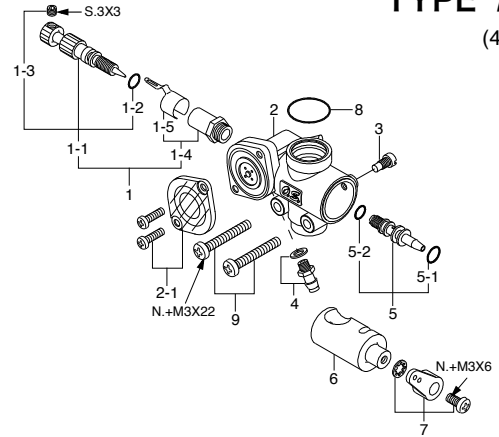

2019 EXPLODED VIEWS WITH CODE NUMBERS LIST

* Type of screw

C...Cap Screw B...Binding Screw M...Oval Fillister-Head Screw
F...Flat Head Screw T...Tapping Screw N...Round Head Screw S...Set Screw

No.	Code No.	Description
1	27381900	Needle Valve Assembly 6H,7H,8B,C14
1-1	29081952	Needle Assembly 6H,7H,8B,6P,FT,FF,FR
1-2	24981837	"O" Ring (2pcs.)
1-3	26381501	Set Screw
1-4	27381940	Needle Valve Holder Assembly 20C,60U,70D,7H
1-5	26711305	Ratchet Spring No.4
2	45582100	Carburetor Body (70N) FS120S3
2-1	45582400	70N Regulator Cover 60N,70N,1203
3	45581820	Rotor Guide Screw 20C,60MC,70D
4	22681953	Fuel Inlet (No.1)
5	45582300	Mixture Control Valve Assembly 70N,60F
5-1	46066319	"O" Ring (L) (2pcs.) (P-3)
5-2	24881824	"O" Ring (S) (2pcs.) (7B)
6	45582200	Carburetor Rotor (70N) FS120S3
7	27881400	Throttle Lever Assembly 70N,C14,60F,70D
8	46115000	Carburetor Rubber Gasket (S-11.2)
9	45581700	Carburetor Retaining Screw (2pcs.) FS70S-120S