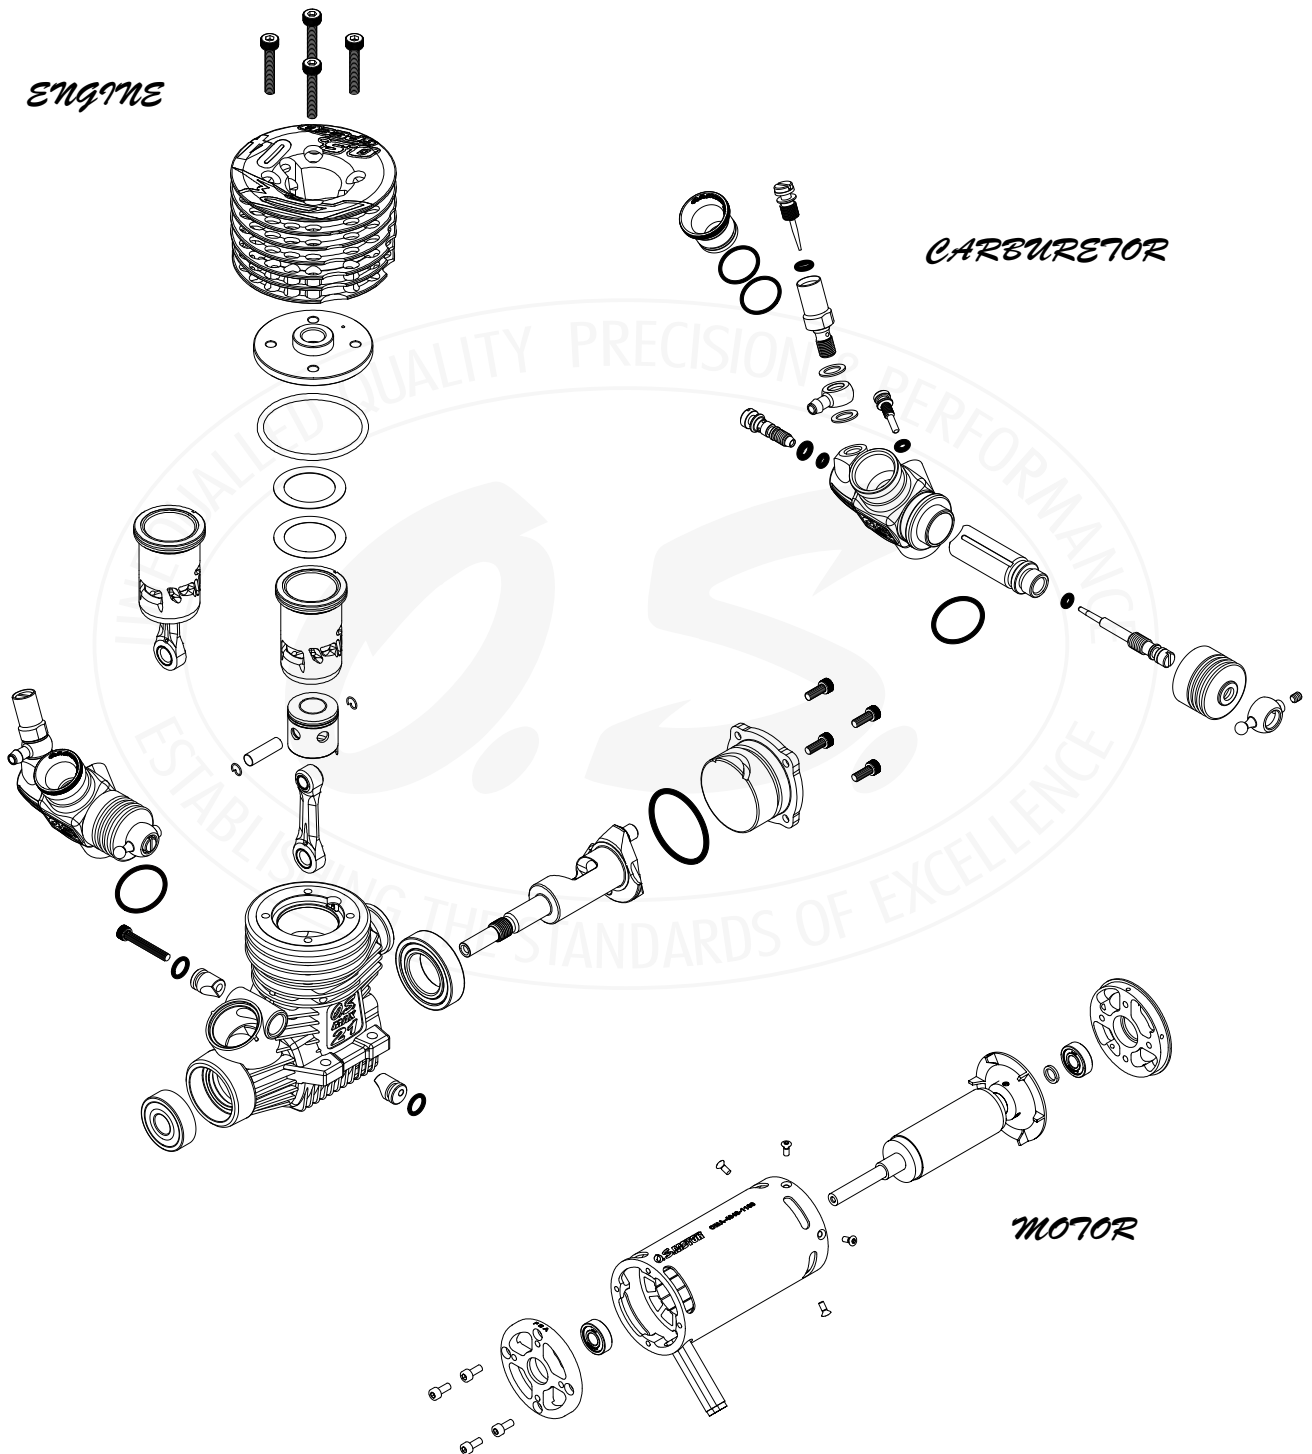

2019 EXPLODED VIEWS WITH CODE NUMBERS LIST

* Type of screw

C...Cap Screw B...Binding Screw M...Oval Fillister-Head Screw
F...Flat Head Screw T...Tapping Screw N...Round Head Screw S...Set Screw

No.	Code No.	Description
1	27381900	Needle Valve Assembly 6H,7H,8B,C14
1-1	29081952	Needle Assembly 6H,7H,8B,6P,FT,FF,FR
1-2	24981837	"O" Ring (2pcs.)
1-3	26381501	Set Screw
1-4	27381940	Needle Valve Holder Assembly 20C,60U,70D,7H
1-5	26711305	Ratchet Spring No.4
2	45582100	Carburetor Body (70N) FS120S3
2-1	45582400	70N Regulator Cover 60N,70N,1203
3	45581820	Rotor Guide Screw 20C,60MC,70D
4	22681953	Fuel Inlet (No.1)
5	45582300	Mixture Control Valve Assembly 70N,60F
5-1	46066319	"O" Ring (L) (2pcs.) (P-3)
5-2	24881824	"O" Ring (S) (2pcs.) (7B)
6	45582200	Carburetor Rotor (70N) FS120S3
7	27881400	Throttle Lever Assembly 70N,C14,60F,70D
8	46115000	Carburetor Rubber Gasket (S-11.2)
9	45581700	Carburetor Retaining Screw (2pcs.) FS70S-120S