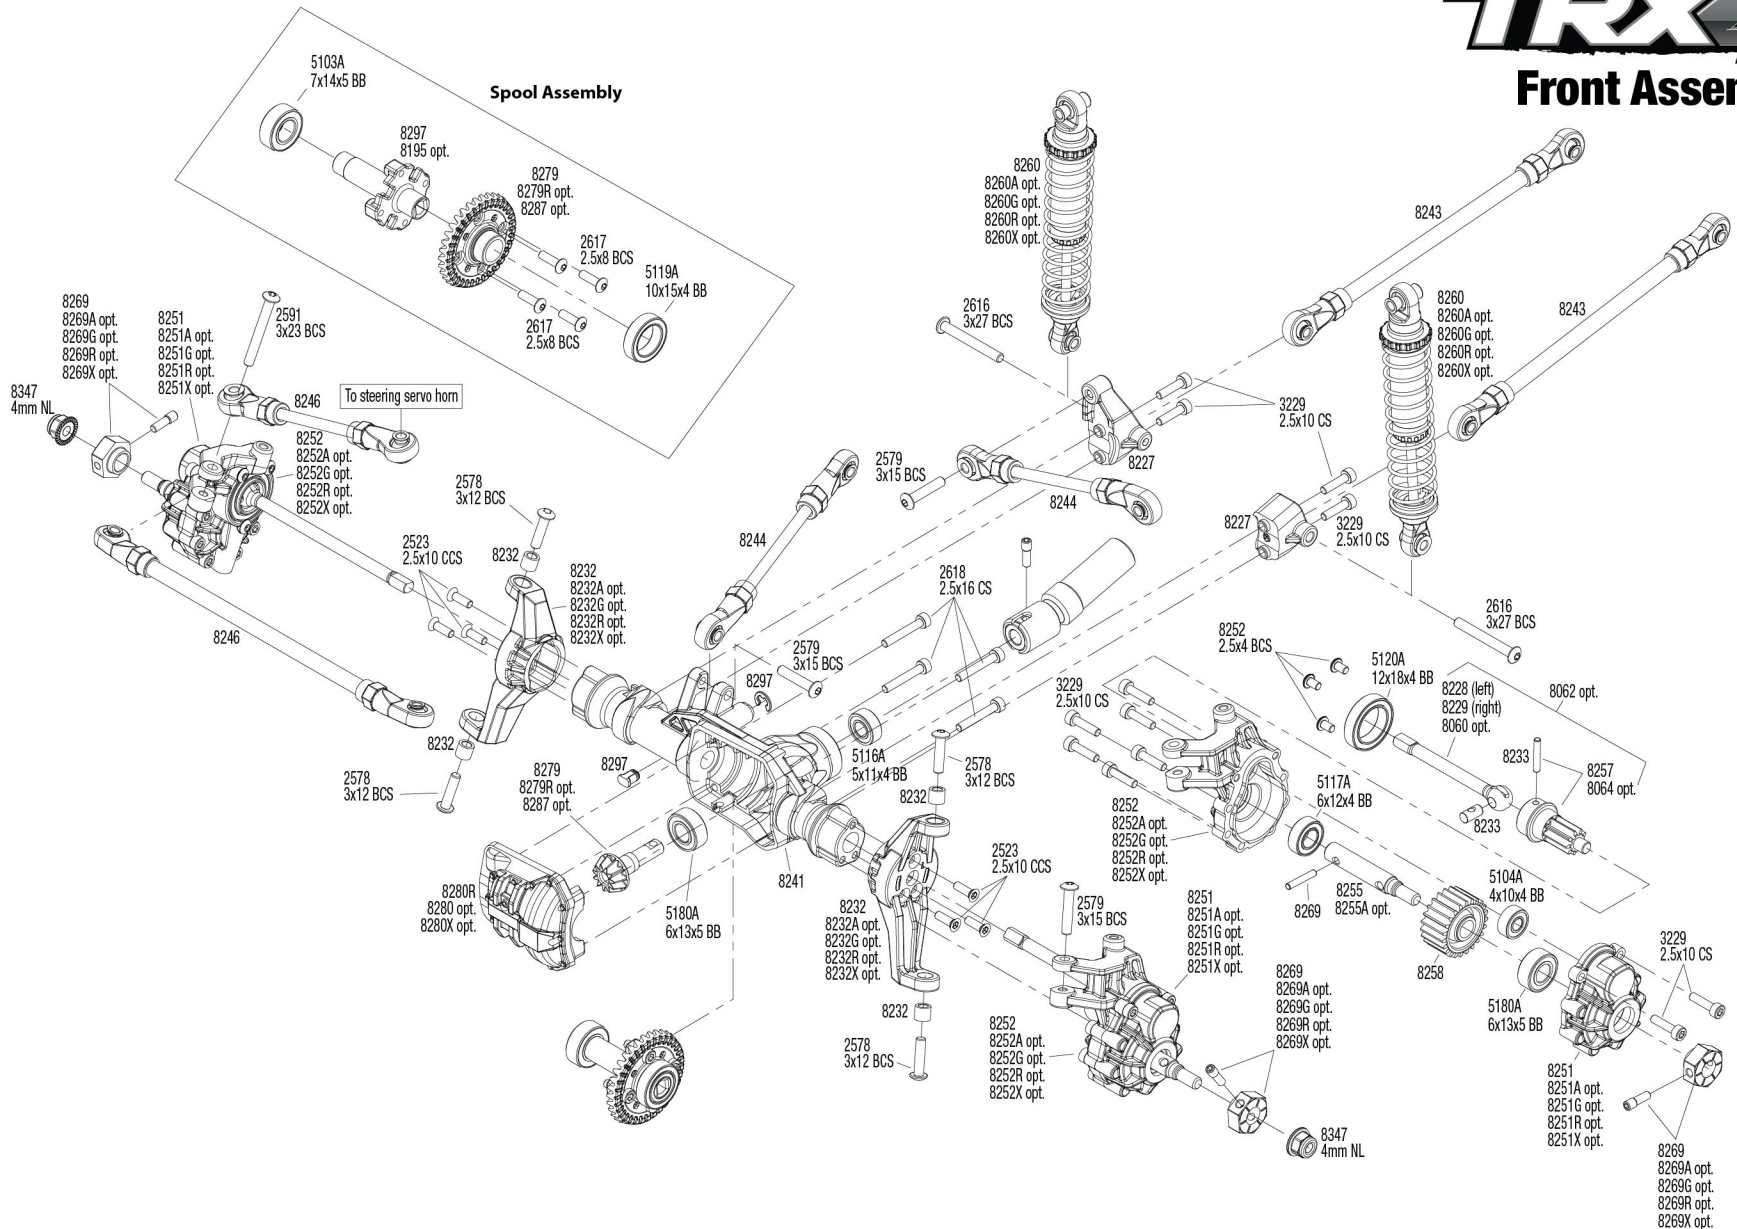

TRX4[®]

Front Assembly

See Parts List for a complete listing of optional accessories.

Specifications on this page are subject to change without notice. Every attempt has been made to ensure the accuracy of this drawing; however, Traxxas cannot be held responsible for typographical or other errors.

Link Dimensions

For standard hollow ball replacement, use part #5349.

Modular Assembly

See Parts List for a complete listing of optional accessories.

REV 200206-R03
Specifications on this page are subject to change without notice. Every attempt has been made to ensure the accuracy of this drawing; however, Traxxas cannot be held responsible for typographical or other errors.

Transmission Assembly

See Parts List for a complete listing of optional accessories.

Specifications on this page are subject to change without notice. Every attempt has been made to ensure the accuracy of this drawing; however, Traxxas cannot be held responsible for typographical or other errors.

All-Terrain Traxx™ Assembly

Shock Assembly

Tension Bars

See Parts List for a complete listing of optional accessories.

REV 200206-R03
Specifications on this page are subject to change without notice. Every attempt has been made to ensure the accuracy of this drawing; however, Traxxas cannot be held responsible for typographical or other errors.