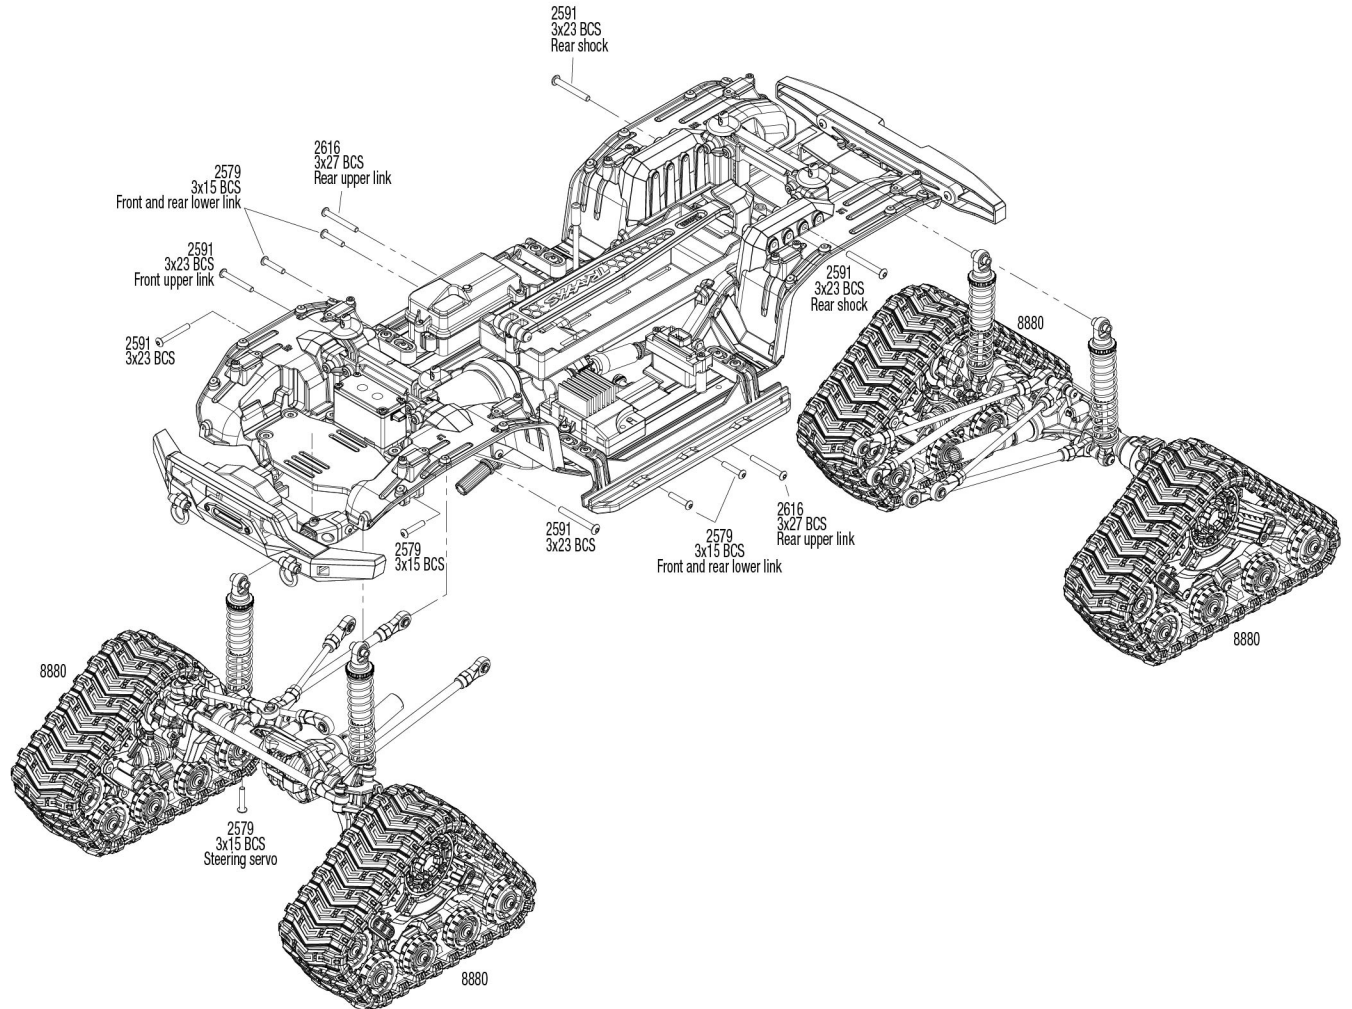

TRX4[®]

Front Assembly

See Parts List for a complete listing of optional accessories.

Specifications on this page are subject to change without notice. Every attempt has been made to ensure the accuracy of this drawing; however, Traxxas cannot be held responsible for typographical or other errors.

Link Dimensions

For standard hollow ball replacement, use part #5349.

Modular Assembly

See Parts List for a complete listing of optional accessories.

REV 200206-R03
Specifications on this page are subject to change without notice. Every attempt has been made to ensure the accuracy of this drawing; however, Traxxas cannot be held responsible for typographical or other errors.

Transmission Assembly

See Parts List for a complete listing of optional accessories.

Specifications on this page are subject to change without notice. Every attempt has been made to ensure the accuracy of this drawing; however, Traxxas cannot be held responsible for typographical or other errors.

All-Terrain Traxx™ Assembly

Shock Assembly

Tension Bars

See Parts List for a complete listing of optional accessories.

REV 200206-R03
Specifications on this page are subject to change without notice. Every attempt has been made to ensure the accuracy of this drawing; however, Traxxas cannot be held responsible for typographical or other errors.