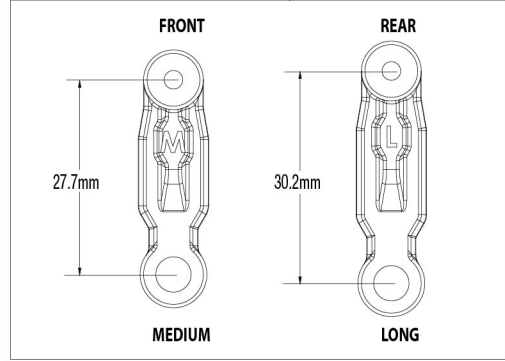

Link Dimensions

For standard hollow ball replacement, use part #5349.

Modular Assembly

See Parts List for a complete listing of optional accessories.

REV 200206-R03
Specifications on this page are subject to change without notice. Every attempt has been made to ensure the accuracy of this drawing; however, Traxxas cannot be held responsible for typographical or other errors.

Transmission Assembly

See Parts List for a complete listing of optional accessories.

Specifications on this page are subject to change without notice. Every attempt has been made to ensure the accuracy of this drawing; however, Traxxas cannot be held responsible for typographical or other errors.

All-Terrain Traxx™ Assembly

Shock Assembly

Tension Bars

See Parts List for a complete listing of optional accessories.

REV 200206-R03
Specifications on this page are subject to change without notice. Every attempt has been made to ensure the accuracy of this drawing; however, Traxxas cannot be held responsible for typographical or other errors.