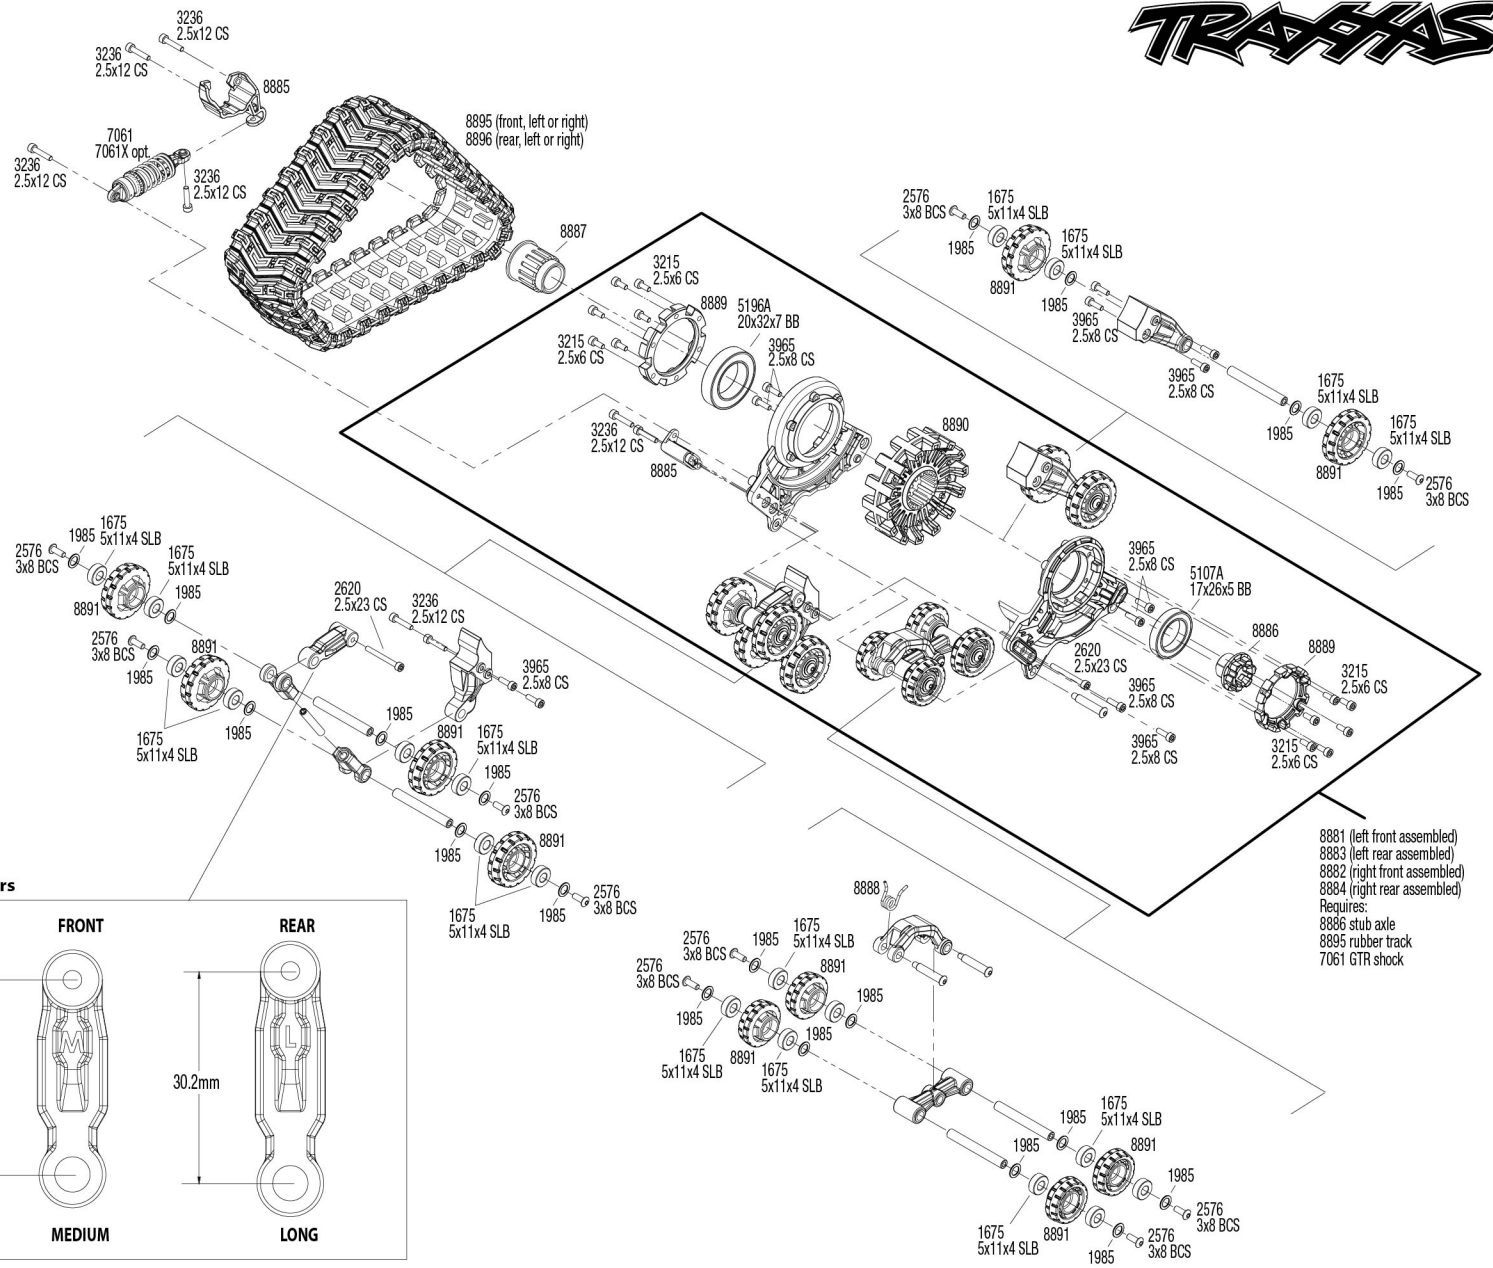

Link Dimensions

For standard hollow ball replacement, use part #5349.

Modular Assembly

See Parts List for a complete listing of optional accessories.

REV 200206-R03
Specifications on this page are subject to change without notice. Every attempt has been made to ensure the accuracy of this drawing; however, Traxxas cannot be held responsible for typographical or other errors.

Transmission Assembly

See Parts List for a complete listing of optional accessories.

Specifications on this page are subject to change without notice. Every attempt has been made to ensure the accuracy of this drawing; however, Traxxas cannot be held responsible for typographical or other errors.

All-Terrain Traxx™ Assembly

Shock Assembly

Tension Bars

See Parts List for a complete listing of optional accessories.

REV 200206-R03
Specifications on this page are subject to change without notice. Every attempt has been made to ensure the accuracy of this drawing; however, Traxxas cannot be held responsible for typographical or other errors.