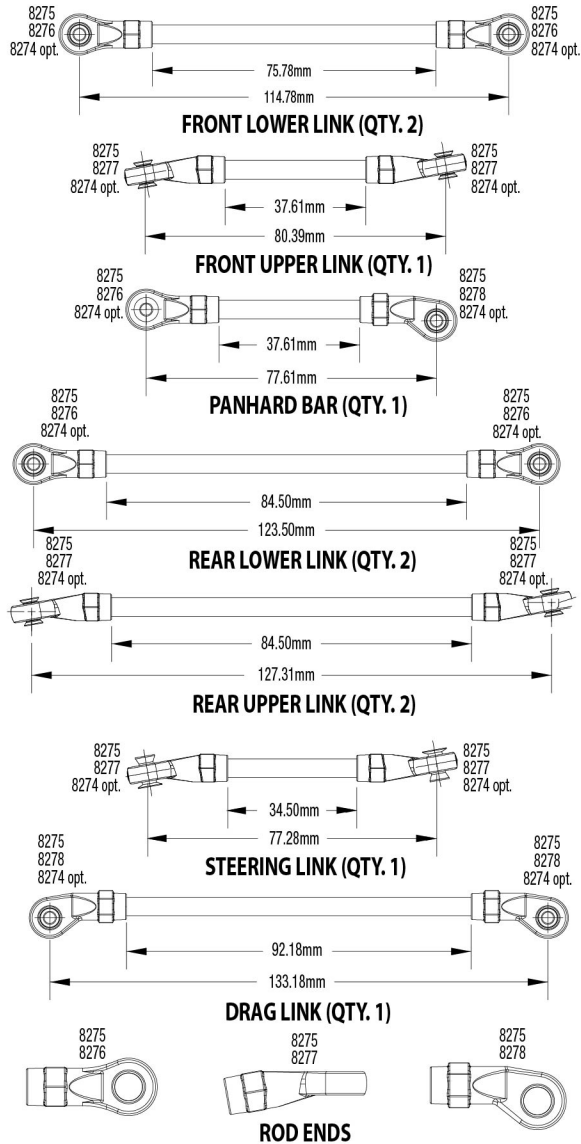

TRX4[®]

Front Assembly

See Parts List for a complete listing of optional accessories.

Specifications on this page are subject to change without notice. Every attempt has been made to ensure the accuracy of this drawing; however, Traxxas cannot be held responsible for typographical or other errors.

Link Dimensions

For standard hollow ball replacement, use part #5349.

Modular Assembly

See Parts List for a complete listing of optional accessories.

REV 200206-R03
Specifications on this page are subject to change without notice. Every attempt has been made to ensure the accuracy of this drawing; however, Traxxas cannot be held responsible for typographical or other errors.

Transmission Assembly

See Parts List for a complete listing of optional accessories.

Specifications on this page are subject to change without notice. Every attempt has been made to ensure the accuracy of this drawing; however, Traxxas cannot be held responsible for typographical or other errors.

All-Terrain Traxx™ Assembly

Shock Assembly

Tension Bars

See Parts List for a complete listing of optional accessories.

REV 200206-R03
Specifications on this page are subject to change without notice. Every attempt has been made to ensure the accuracy of this drawing; however, Traxxas cannot be held responsible for typographical or other errors.