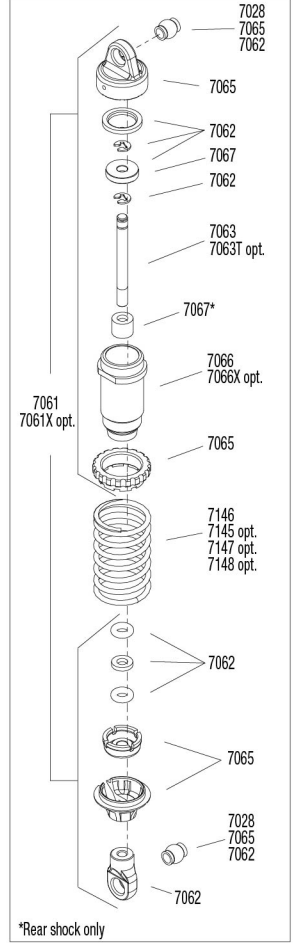

TRX4[®]

Front Assembly

See Parts List for a complete listing of optional accessories.

Specifications on this page are subject to change without notice. Every attempt has been made to ensure the accuracy of this drawing; however, Traxxas cannot be held responsible for typographical or other errors.

Link Dimensions

For standard hollow ball replacement, use part #5349.

Modular Assembly

See Parts List for a complete listing of optional accessories.

REV 200206-R03
Specifications on this page are subject to change without notice. Every attempt has been made to ensure the accuracy of this drawing; however, Traxxas cannot be held responsible for typographical or other errors.

Transmission Assembly

See Parts List for a complete listing of optional accessories.

Specifications on this page are subject to change without notice. Every attempt has been made to ensure the accuracy of this drawing; however, Traxxas cannot be held responsible for typographical or other errors.

All-Terrain Traxx™ Assembly

Shock Assembly

Tension Bars

See Parts List for a complete listing of optional accessories.

REV 200206-R03
Specifications on this page are subject to change without notice. Every attempt has been made to ensure the accuracy of this drawing; however, Traxxas cannot be held responsible for typographical or other errors.