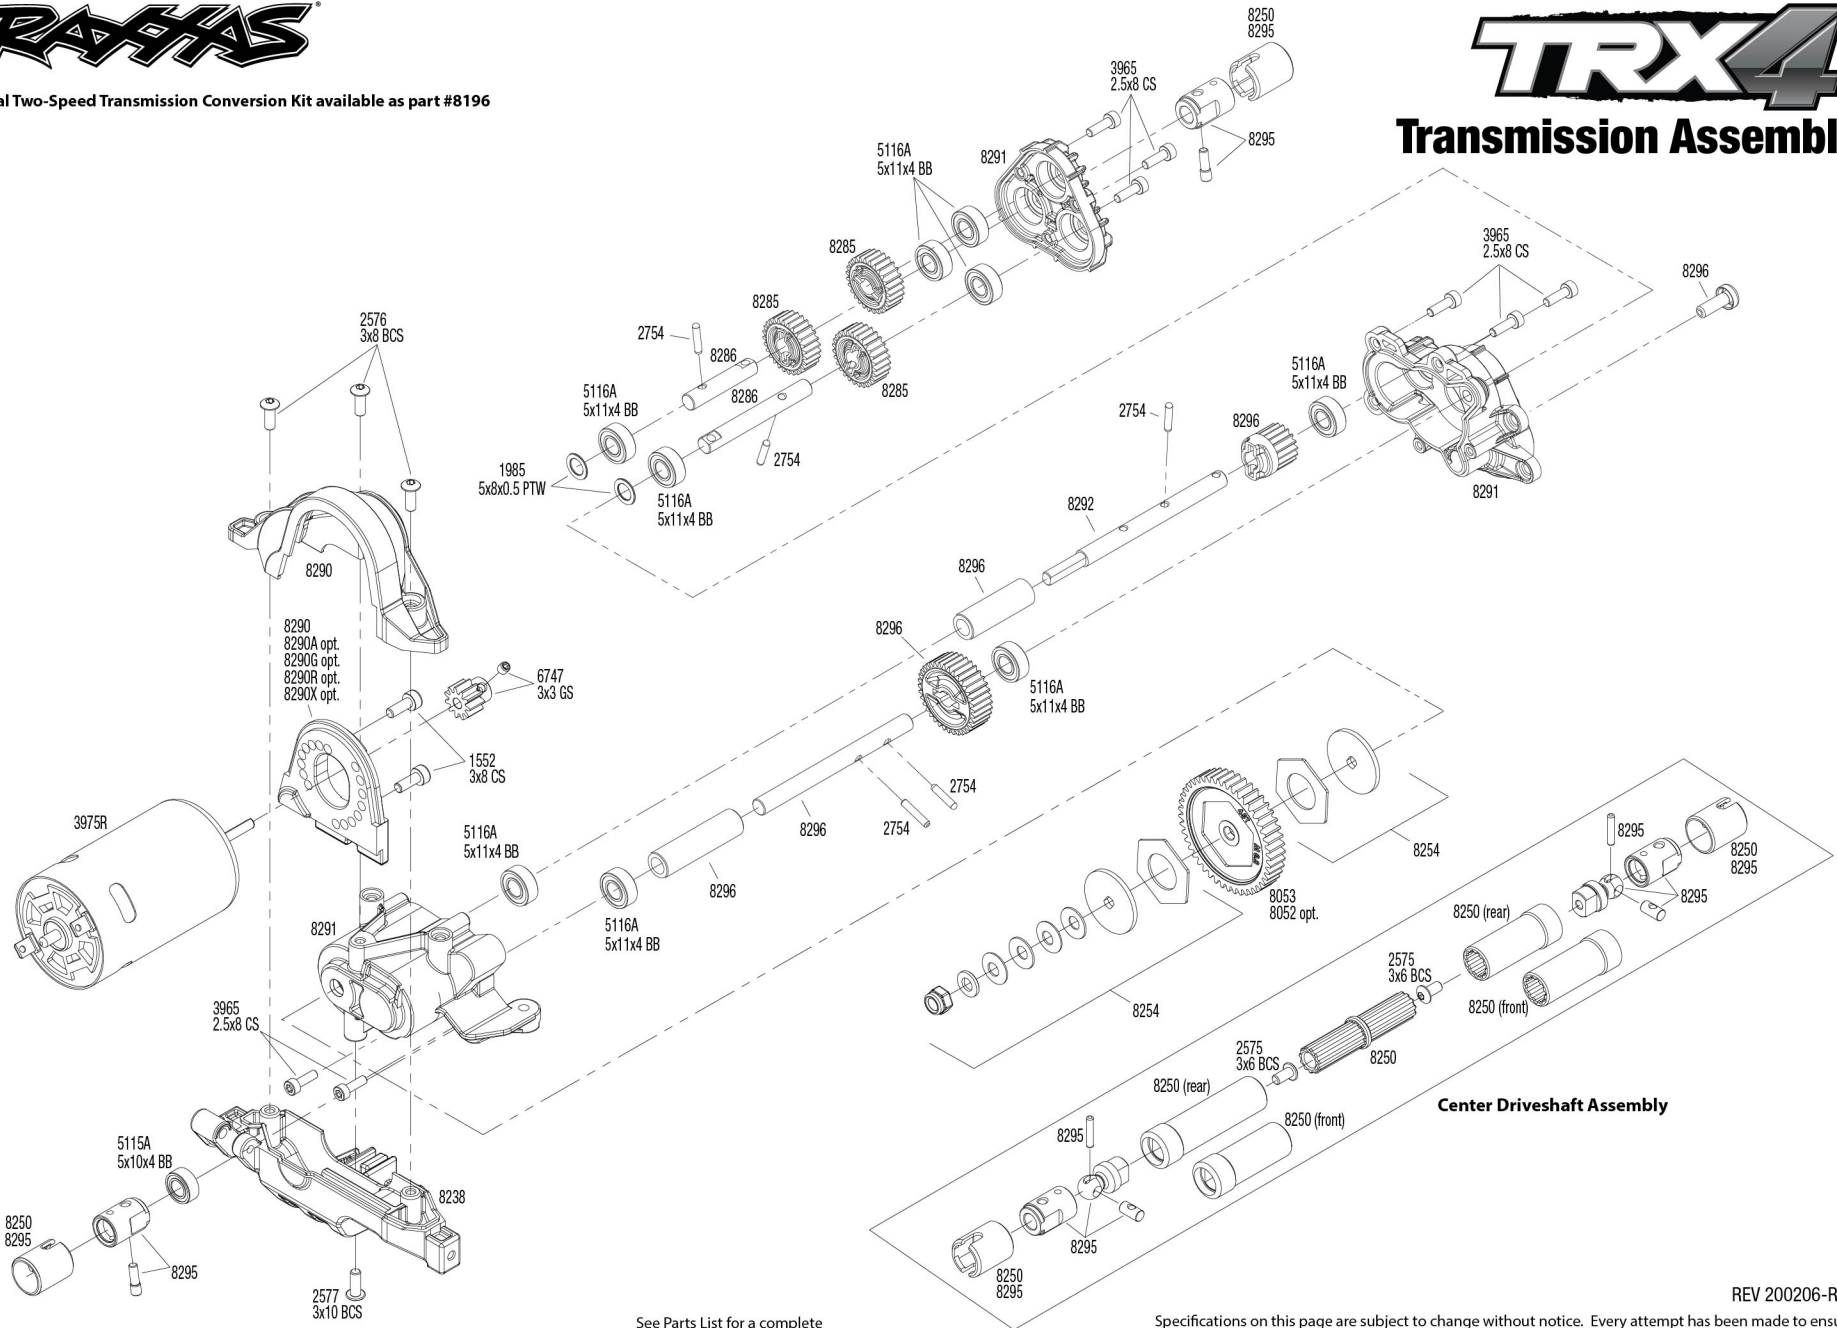

Transmission Assembly

See Parts List for a complete listing of optional accessories.

Specifications on this page are subject to change without notice. Every attempt has been made to ensure the accuracy of this drawing; however, Traxxas cannot be held responsible for typographical or other errors.