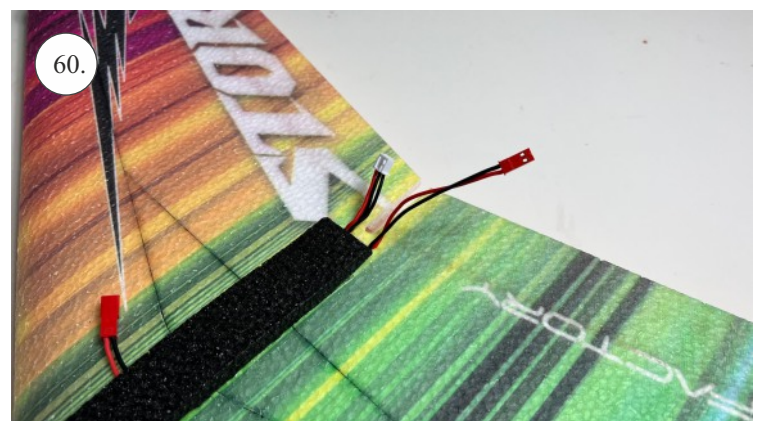

# STORM

650 mm

250 mm

110-130g

Li-pol  
2s 350mAh

2202  
14g / 30w

6-7"

## List of parts

1pcs - Left wing  
1pcs - Right wing  
2pcs - Fuselage  
2pcs - SFGs

1pcs - 1x550mm carbon  
1pcs - 1x450mm carbon  
2pcs - 1x250mm carbon  
1pcs - 1,5x125mm carbon

4pcs - plastic clevis  
4pcs - pins for clevis  
1pcs - wood motor mount  
1pcs - L+R plastic horns for elevons

# The center of gravity

We wish you many happy flying hours with the Storm  
Your RC Factory team