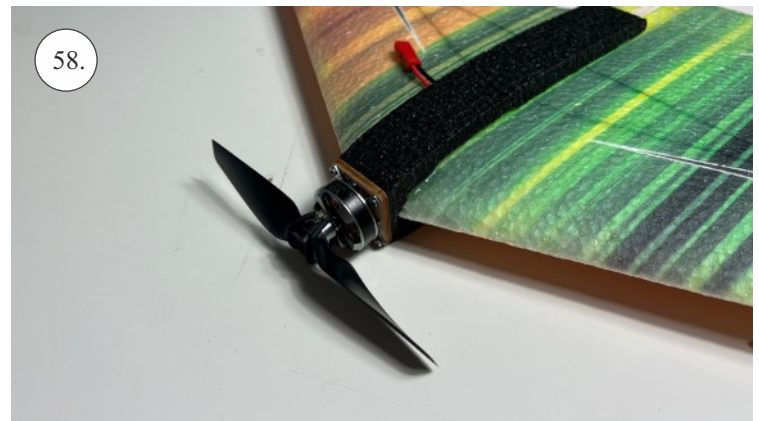

# STORM

650 mm

250 mm

110-130g

Li-pol  
2s 350mAh

2202  
14g / 30w

6-7"

## List of parts

1pcs - Left wing  
1pcs - Right wing  
2pcs - Fuselage  
2pcs - SFGs

1pcs - 1x550mm carbon  
1pcs - 1x450mm carbon  
2pcs - 1x250mm carbon  
1pcs - 1,5x125mm carbon

4pcs - plastic clevis  
4pcs - pins for clevis  
1pcs - wood motor mount  
1pcs - L+R plastic horns for elevons

# The center of gravity

We wish you many happy flying hours with the Storm  
Your RC Factory team