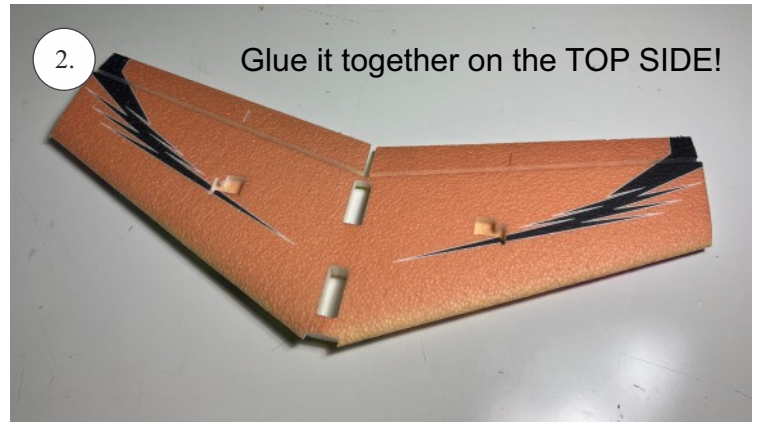

# STORM

650 mm

250 mm

110-130g

Li-pol  
2s 350mAh

2202  
14g / 30w

6-7"

## List of parts

1pcs - Left wing  
1pcs - Right wing  
2pcs - Fuselage  
2pcs - SFGs

1pcs - 1x550mm carbon  
1pcs - 1x450mm carbon  
2pcs - 1x250mm carbon  
1pcs - 1,5x125mm carbon

4pcs - plastic clevis  
4pcs - pins for clevis  
1pcs - wood motor mount  
1pcs - L+R plastic horns for elevons

# The center of gravity

We wish you many happy flying hours with the Storm  
Your RC Factory team