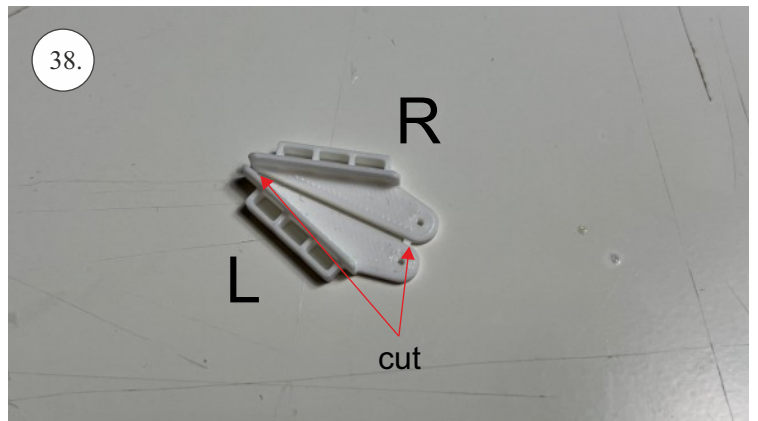

# STORM

650 mm

250 mm

110-130g

Li-pol  
2s 350mAh

2202  
14g / 30w

6-7"

## List of parts

1pcs - Left wing  
1pcs - Right wing  
2pcs - Fuselage  
2pcs - SFGs

1pcs - 1x550mm carbon  
1pcs - 1x450mm carbon  
2pcs - 1x250mm carbon  
1pcs - 1,5x125mm carbon

4pcs - plastic clevis  
4pcs - pins for clevis  
1pcs - wood motor mount  
1pcs - L+R plastic horns for elevons