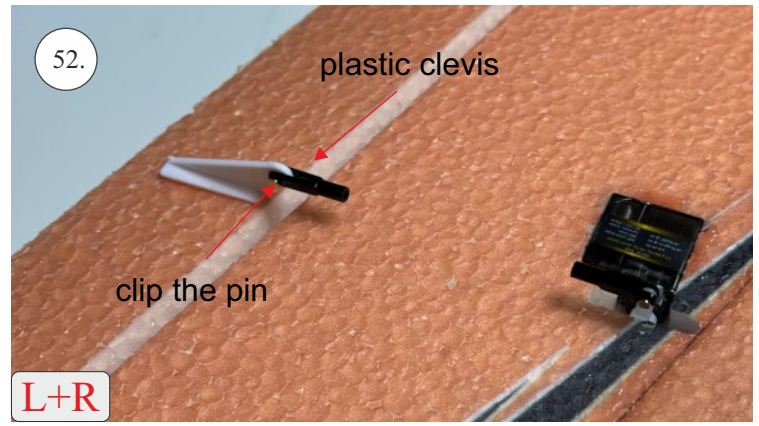

# STORM

650 mm

250 mm

110-130g

Li-pol  
2s 350mAh

2202  
14g / 30w

6-7"

## List of parts

1pcs - Left wing  
1pcs - Right wing  
2pcs - Fuselage  
2pcs - SFGs

1pcs - 1x550mm carbon  
1pcs - 1x450mm carbon  
2pcs - 1x250mm carbon  
1pcs - 1,5x125mm carbon

4pcs - plastic clevis  
4pcs - pins for clevis  
1pcs - wood motor mount  
1pcs - L+R plastic horns for elevons