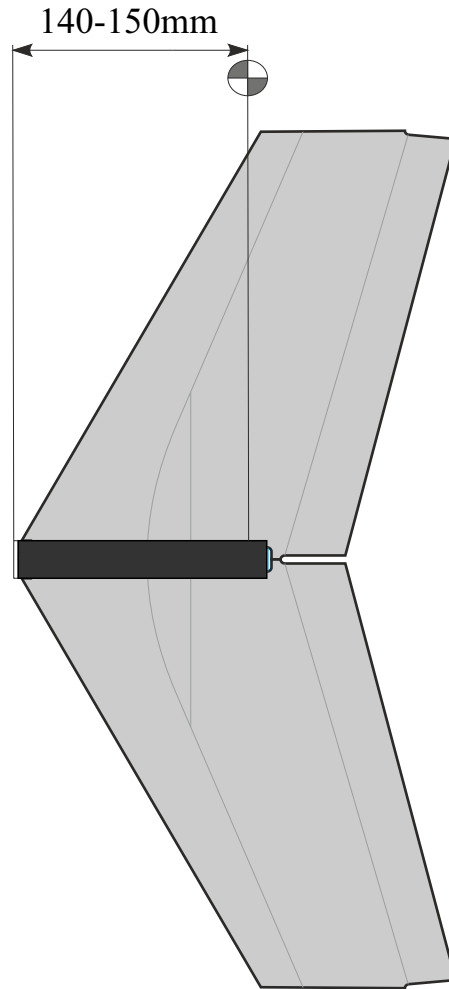

The center of gravity