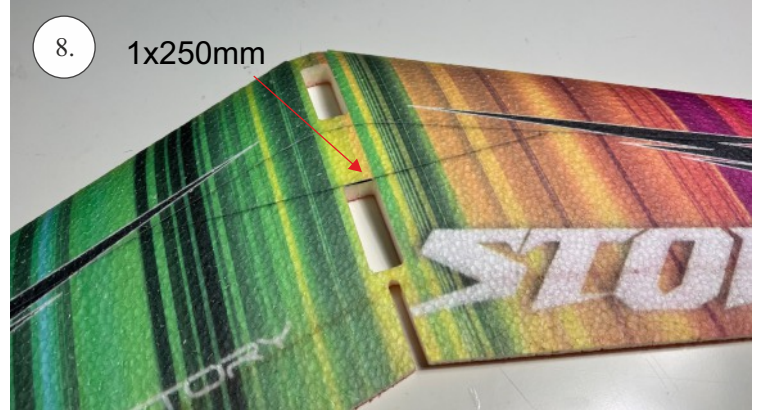

# STORM

650 mm

250 mm

110-130g

Li-pol  
2s 350mAh

2202  
14g / 30w

6-7"

## List of parts

1pcs - Left wing  
1pcs - Right wing  
2pcs - Fuselage  
2pcs - SFGs

1pcs - 1x550mm carbon  
1pcs - 1x450mm carbon  
2pcs - 1x250mm carbon  
1pcs - 1,5x125mm carbon

4pcs - plastic clevis  
4pcs - pins for clevis  
1pcs - wood motor mount  
1pcs - L+R plastic horns for elevons

# The center of gravity

We wish you many happy flying hours with the Storm  
Your RC Factory team