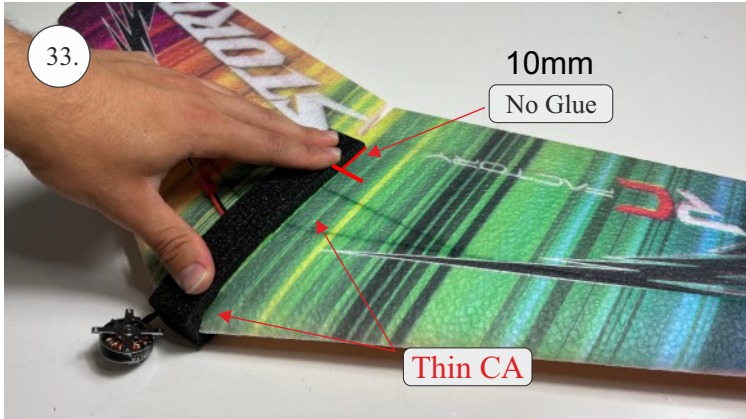

## List of parts

1pcs - Left wing  
1pcs - Right wing  
2pcs - Fuselage  
2pcs - SFGs

1pcs - 1x550mm carbon  
1pcs - 1x450mm carbon  
2pcs - 1x250mm carbon  
1pcs - 1,5x125mm carbon

4pcs - plastic clevis  
4pcs - pins for clevis  
1pcs - wood motor mount  
1pcs - L+R plastic horns for elevons