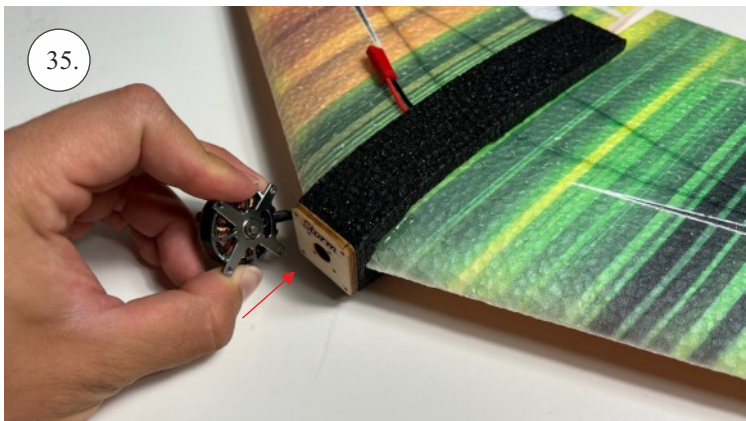

## List of parts

1pcs - Left wing  
1pcs - Right wing  
2pcs - Fuselage  
2pcs - SFGs

1pcs - 1x550mm carbon  
1pcs - 1x450mm carbon  
2pcs - 1x250mm carbon  
1pcs - 1,5x125mm carbon

4pcs - plastic clevis  
4pcs - pins for clevis  
1pcs - wood motor mount  
1pcs - L+R plastic horns for elevons

# The center of gravity

We wish you many happy flying hours with the Storm  
Your RC Factory team