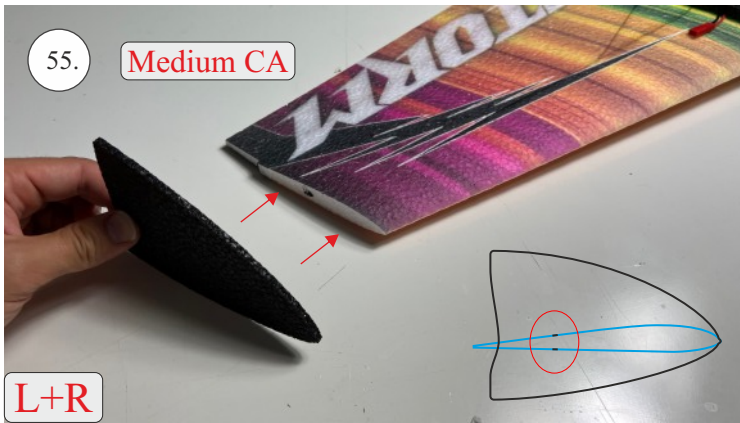

## List of parts

1pcs - Left wing  
1pcs - Right wing  
2pcs - Fuselage  
2pcs - SFGs

1pcs - 1x550mm carbon  
1pcs - 1x450mm carbon  
2pcs - 1x250mm carbon  
1pcs - 1,5x125mm carbon

4pcs - plastic clevis  
4pcs - pins for clevis  
1pcs - wood motor mount  
1pcs - L+R plastic horns for elevons

# The center of gravity

We wish you many happy flying hours with the Storm  
Your RC Factory team