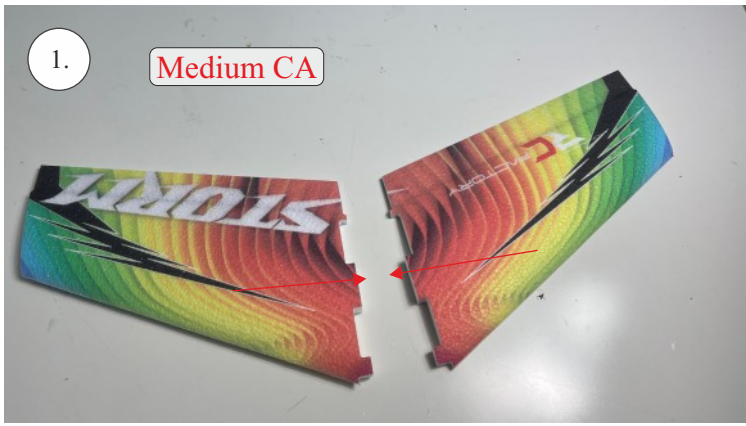

# STORM

650 mm

250 mm

110-130g

Li-pol  
2s 350mAh

2202  
14g / 30w

6-7"

## List of parts

1pcs - Left wing  
1pcs - Right wing  
2pcs - Fuselage  
2pcs - SFGs

1pcs - 1x550mm carbon  
1pcs - 1x450mm carbon  
2pcs - 1x250mm carbon  
1pcs - 1,5x125mm carbon

4pcs - plastic clevis  
4pcs - pins for clevis  
1pcs - wood motor mount  
1pcs - L+R plastic horns for elevons