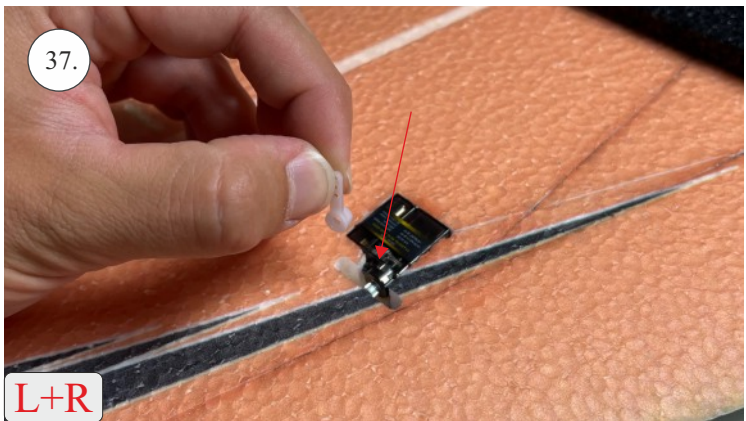

## List of parts

1pcs - Left wing  
1pcs - Right wing  
2pcs - Fuselage  
2pcs - SFGs

1pcs - 1x550mm carbon  
1pcs - 1x450mm carbon  
2pcs - 1x250mm carbon  
1pcs - 1,5x125mm carbon

4pcs - plastic clevis  
4pcs - pins for clevis  
1pcs - wood motor mount  
1pcs - L+R plastic horns for elevons

# The center of gravity

We wish you many happy flying hours with the Storm  
Your RC Factory team