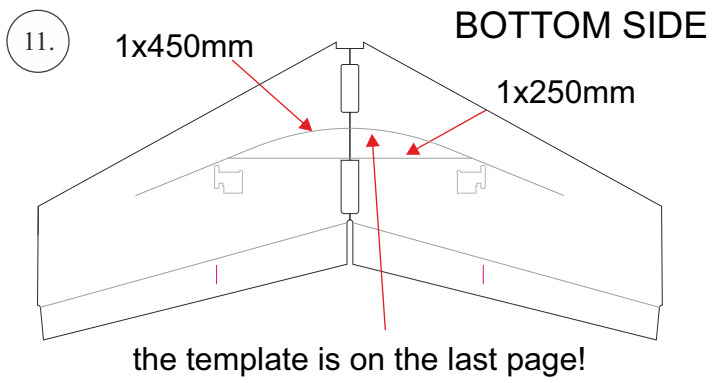

# STORM

650 mm

250 mm

110-130g

Li-pol  
2s 350mAh

2202  
14g / 30w

6-7"

## List of parts

1pcs - Left wing  
1pcs - Right wing  
2pcs - Fuselage  
2pcs - SFGs

1pcs - 1x550mm carbon  
1pcs - 1x450mm carbon  
2pcs - 1x250mm carbon  
1pcs - 1,5x125mm carbon

4pcs - plastic clevis  
4pcs - pins for clevis  
1pcs - wood motor mount  
1pcs - L+R plastic horns for elevons