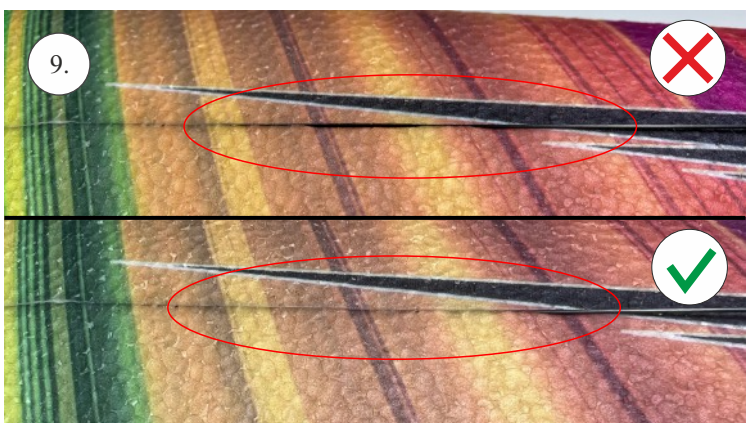

# STORM

650 mm

250 mm

110-130g

Li-pol  
2s 350mAh

2202  
14g / 30w

6-7"

## List of parts

1pcs - Left wing  
1pcs - Right wing  
2pcs - Fuselage  
2pcs - SFGs

1pcs - 1x550mm carbon  
1pcs - 1x450mm carbon  
2pcs - 1x250mm carbon  
1pcs - 1,5x125mm carbon

4pcs - plastic clevis  
4pcs - pins for clevis  
1pcs - wood motor mount  
1pcs - L+R plastic horns for elevons

# The center of gravity

We wish you many happy flying hours with the Storm  
Your RC Factory team