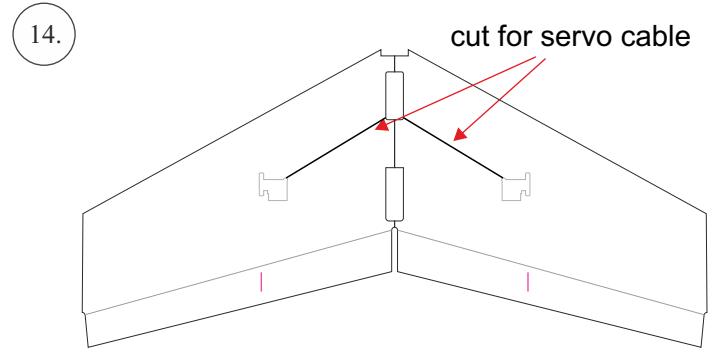

## List of parts

1pcs - Left wing  
1pcs - Right wing  
2pcs - Fuselage  
2pcs - SFGs

1pcs - 1x550mm carbon  
1pcs - 1x450mm carbon  
2pcs - 1x250mm carbon  
1pcs - 1,5x125mm carbon

4pcs - plastic clevis  
4pcs - pins for clevis  
1pcs - wood motor mount  
1pcs - L+R plastic horns for elevons