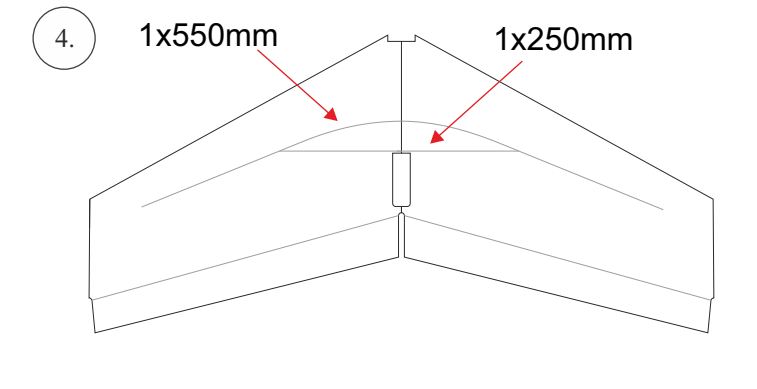

# STORM

650 mm

250 mm

110-130g

Li-pol  
2s 350mAh

2202  
14g / 30w

6-7"

## List of parts

1pcs - Left wing  
1pcs - Right wing  
2pcs - Fuselage  
2pcs - SFGs

1pcs - 1x550mm carbon  
1pcs - 1x450mm carbon  
2pcs - 1x250mm carbon  
1pcs - 1,5x125mm carbon

4pcs - plastic clevis  
4pcs - pins for clevis  
1pcs - wood motor mount  
1pcs - L+R plastic horns for elevons