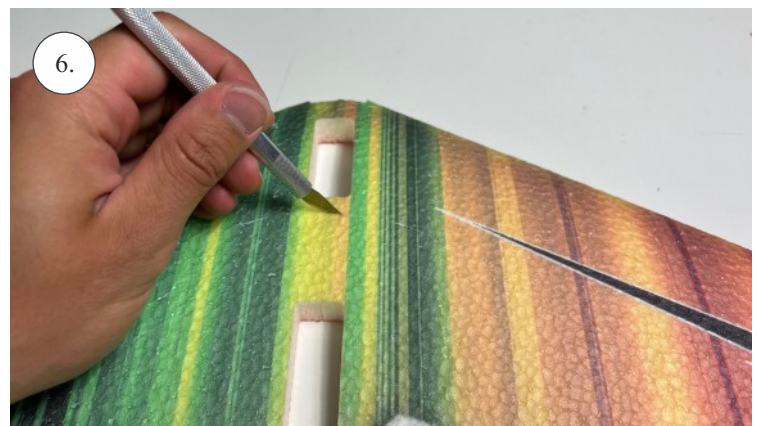

# STORM

650 mm

250 mm

110-130g

Li-pol  
2s 350mAh

2202  
14g / 30w

6-7"

## List of parts

1pcs - Left wing  
1pcs - Right wing  
2pcs - Fuselage  
2pcs - SFGs

1pcs - 1x550mm carbon  
1pcs - 1x450mm carbon  
2pcs - 1x250mm carbon  
1pcs - 1,5x125mm carbon

4pcs - plastic clevis  
4pcs - pins for clevis  
1pcs - wood motor mount  
1pcs - L+R plastic horns for elevons