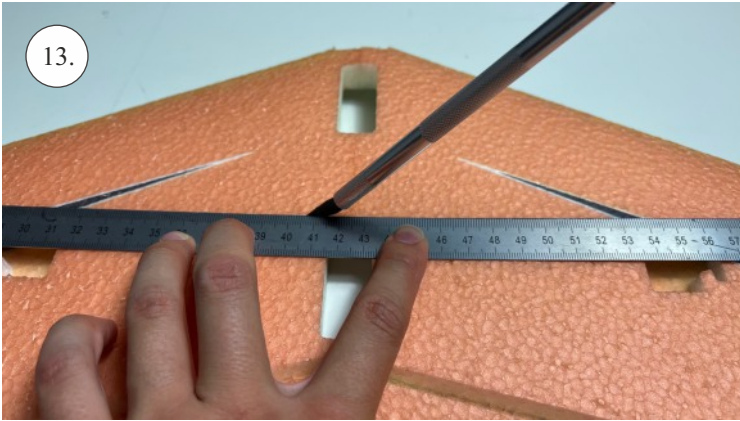

## List of parts

1pcs - Left wing  
1pcs - Right wing  
2pcs - Fuselage  
2pcs - SFGs

1pcs - 1x550mm carbon  
1pcs - 1x450mm carbon  
2pcs - 1x250mm carbon  
1pcs - 1,5x125mm carbon

4pcs - plastic clevis  
4pcs - pins for clevis  
1pcs - wood motor mount  
1pcs - L+R plastic horns for elevons

# The center of gravity

We wish you many happy flying hours with the Storm  
Your RC Factory team