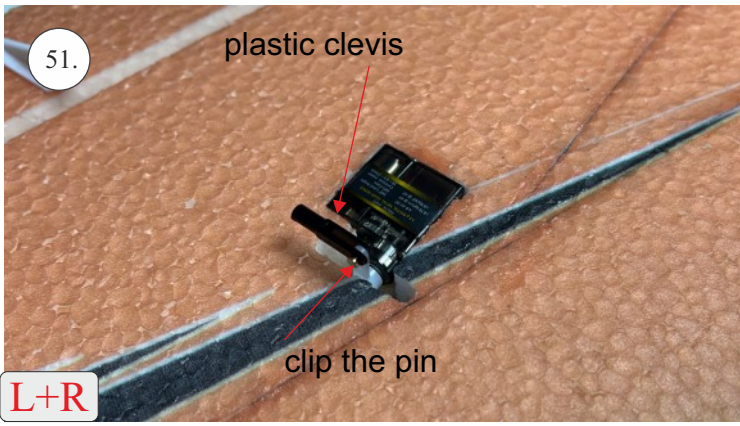

## List of parts

1pcs - Left wing  
1pcs - Right wing  
2pcs - Fuselage  
2pcs - SFGs

1pcs - 1x550mm carbon  
1pcs - 1x450mm carbon  
2pcs - 1x250mm carbon  
1pcs - 1,5x125mm carbon

4pcs - plastic clevis  
4pcs - pins for clevis  
1pcs - wood motor mount  
1pcs - L+R plastic horns for elevons

# The center of gravity

We wish you many happy flying hours with the Storm  
Your RC Factory team