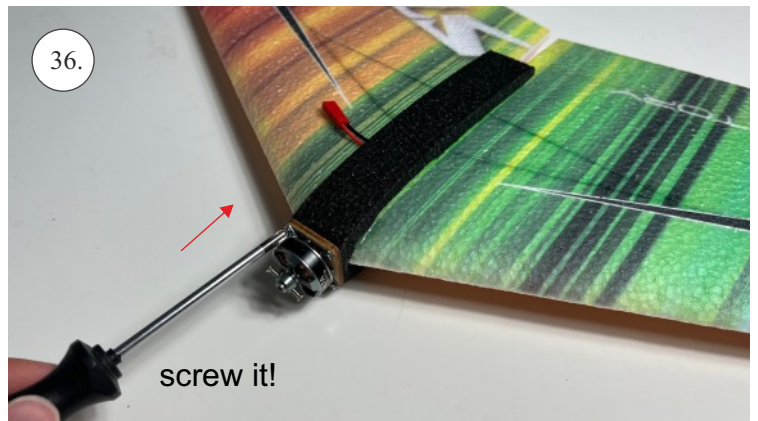

## List of parts

1pcs - Left wing  
1pcs - Right wing  
2pcs - Fuselage  
2pcs - SFGs

1pcs - 1x550mm carbon  
1pcs - 1x450mm carbon  
2pcs - 1x250mm carbon  
1pcs - 1,5x125mm carbon

4pcs - plastic clevis  
4pcs - pins for clevis  
1pcs - wood motor mount  
1pcs - L+R plastic horns for elevons

# The center of gravity

We wish you many happy flying hours with the Storm  
Your RC Factory team