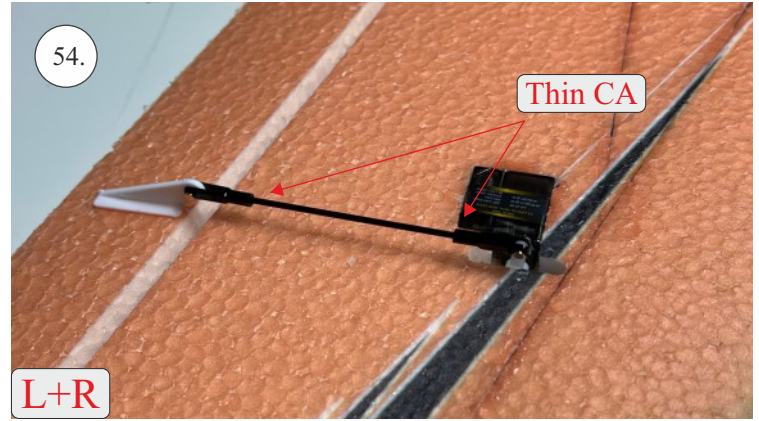

# STORM

650 mm

250 mm

110-130g

Li-pol  
2s 350mAh

2202  
14g / 30w

6-7"

## List of parts

1pcs - Left wing  
1pcs - Right wing  
2pcs - Fuselage  
2pcs - SFGs

1pcs - 1x550mm carbon  
1pcs - 1x450mm carbon  
2pcs - 1x250mm carbon  
1pcs - 1,5x125mm carbon

4pcs - plastic clevis  
4pcs - pins for clevis  
1pcs - wood motor mount  
1pcs - L+R plastic horns for elevons

# The center of gravity

We wish you many happy flying hours with the Storm  
Your RC Factory team