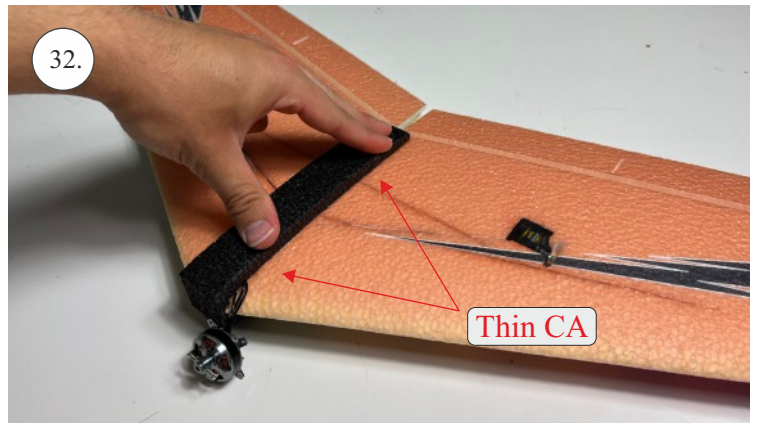

## List of parts

1pcs - Left wing  
1pcs - Right wing  
2pcs - Fuselage  
2pcs - SFGs

1pcs - 1x550mm carbon  
1pcs - 1x450mm carbon  
2pcs - 1x250mm carbon  
1pcs - 1,5x125mm carbon

4pcs - plastic clevis  
4pcs - pins for clevis  
1pcs - wood motor mount  
1pcs - L+R plastic horns for elevons

# The center of gravity

We wish you many happy flying hours with the Storm  
Your RC Factory team