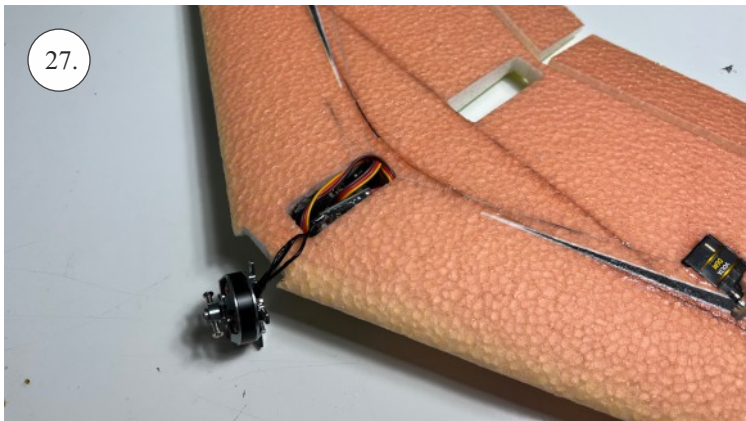

# STORM

650 mm

250 mm

110-130g

Li-pol  
2s 350mAh

2202  
14g / 30w

6-7"

## List of parts

1pcs - Left wing  
1pcs - Right wing  
2pcs - Fuselage  
2pcs - SFGs

1pcs - 1x550mm carbon  
1pcs - 1x450mm carbon  
2pcs - 1x250mm carbon  
1pcs - 1,5x125mm carbon

4pcs - plastic clevis  
4pcs - pins for clevis  
1pcs - wood motor mount  
1pcs - L+R plastic horns for elevons

# The center of gravity

We wish you many happy flying hours with the Storm  
Your RC Factory team