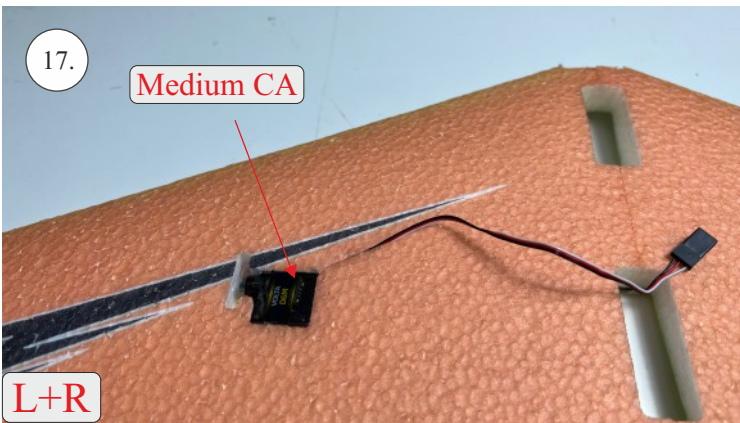

# STORM

650 mm

250 mm

110-130g

Li-pol  
2s 350mAh

2202  
14g / 30w

6-7"

## List of parts

1pcs - Left wing  
1pcs - Right wing  
2pcs - Fuselage  
2pcs - SFGs

1pcs - 1x550mm carbon  
1pcs - 1x450mm carbon  
2pcs - 1x250mm carbon  
1pcs - 1,5x125mm carbon

4pcs - plastic clevis  
4pcs - pins for clevis  
1pcs - wood motor mount  
1pcs - L+R plastic horns for elevons

# The center of gravity

We wish you many happy flying hours with the Storm  
Your RC Factory team