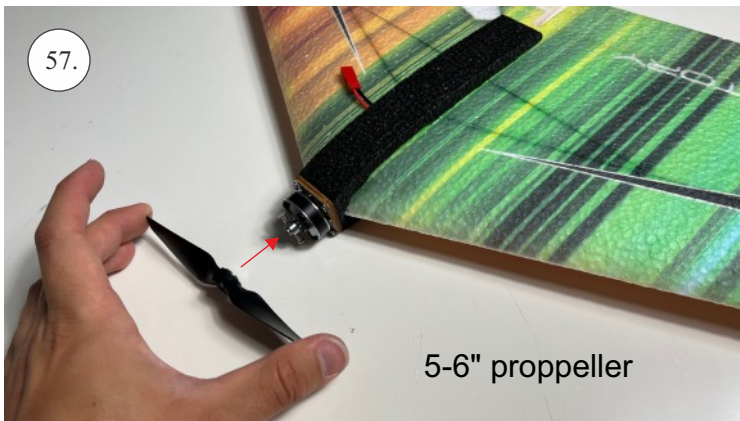

## List of parts

1pcs - Left wing  
1pcs - Right wing  
2pcs - Fuselage  
2pcs - SFGs

1pcs - 1x550mm carbon  
1pcs - 1x450mm carbon  
2pcs - 1x250mm carbon  
1pcs - 1,5x125mm carbon

4pcs - plastic clevis  
4pcs - pins for clevis  
1pcs - wood motor mount  
1pcs - L+R plastic horns for elevons