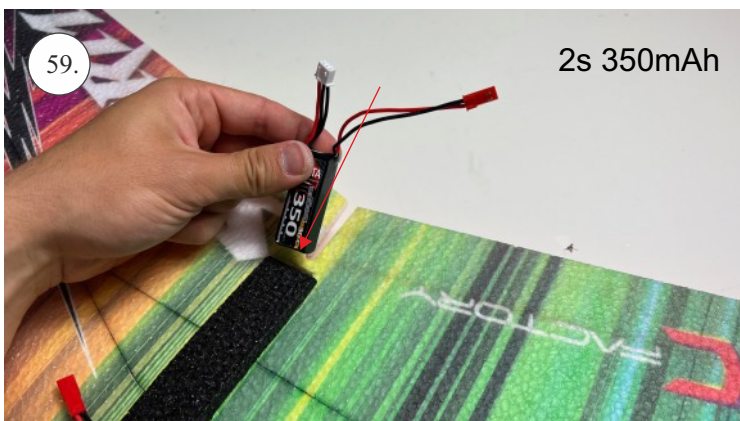

# STORM

650 mm

250 mm

110-130g

Li-pol  
2s 350mAh

2202  
14g / 30w

6-7"

## List of parts

1pcs - Left wing  
1pcs - Right wing  
2pcs - Fuselage  
2pcs - SFGs

1pcs - 1x550mm carbon  
1pcs - 1x450mm carbon  
2pcs - 1x250mm carbon  
1pcs - 1,5x125mm carbon

4pcs - plastic clevis  
4pcs - pins for clevis  
1pcs - wood motor mount  
1pcs - L+R plastic horns for elevons

# The center of gravity

We wish you many happy flying hours with the Storm  
Your RC Factory team