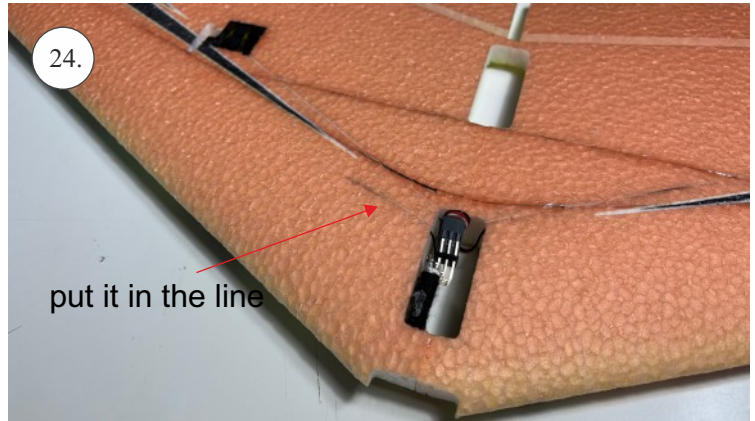

## List of parts

1pcs - Left wing  
1pcs - Right wing  
2pcs - Fuselage  
2pcs - SFGs

1pcs - 1x550mm carbon  
1pcs - 1x450mm carbon  
2pcs - 1x250mm carbon  
1pcs - 1,5x125mm carbon

4pcs - plastic clevis  
4pcs - pins for clevis  
1pcs - wood motor mount  
1pcs - L+R plastic horns for elevons

# The center of gravity

We wish you many happy flying hours with the Storm  
Your RC Factory team