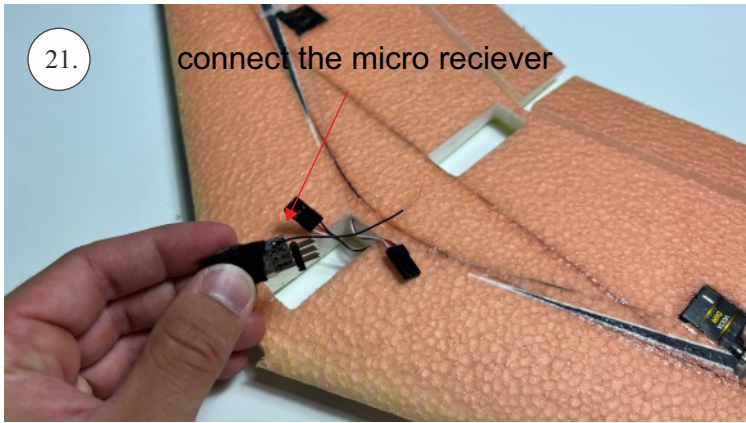

## List of parts

1pcs - Left wing  
1pcs - Right wing  
2pcs - Fuselage  
2pcs - SFGs

1pcs - 1x550mm carbon  
1pcs - 1x450mm carbon  
2pcs - 1x250mm carbon  
1pcs - 1,5x125mm carbon

4pcs - plastic clevis  
4pcs - pins for clevis  
1pcs - wood motor mount  
1pcs - L+R plastic horns for elevons

# The center of gravity

We wish you many happy flying hours with the Storm  
Your RC Factory team