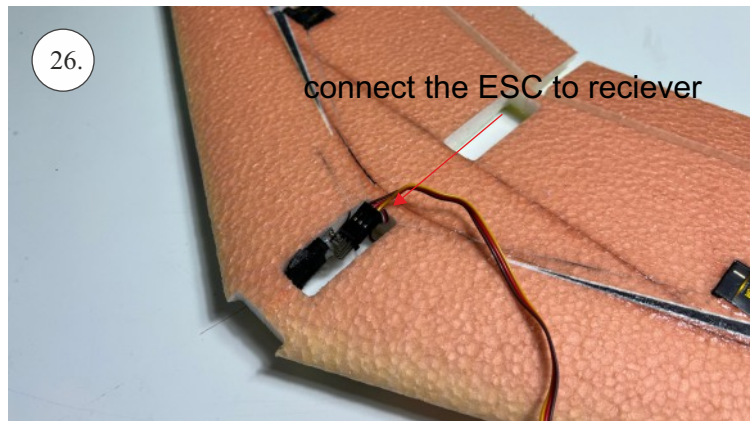

## List of parts

1pcs - Left wing  
1pcs - Right wing  
2pcs - Fuselage  
2pcs - SFGs

1pcs - 1x550mm carbon  
1pcs - 1x450mm carbon  
2pcs - 1x250mm carbon  
1pcs - 1,5x125mm carbon

4pcs - plastic clevis  
4pcs - pins for clevis  
1pcs - wood motor mount  
1pcs - L+R plastic horns for elevons

# The center of gravity

We wish you many happy flying hours with the Storm  
Your RC Factory team