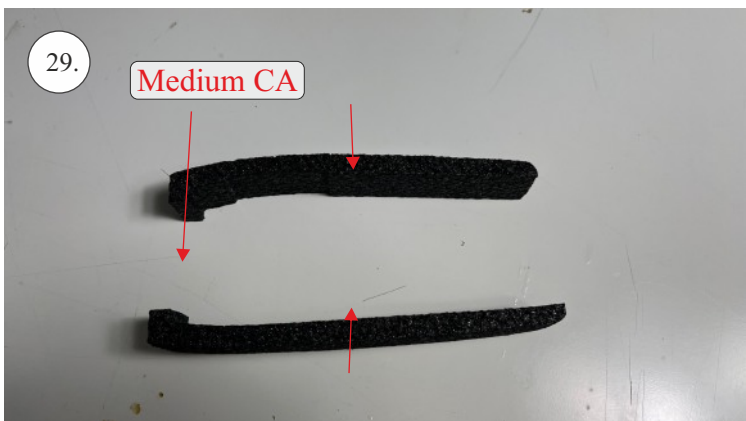

# STORM

650 mm

250 mm

110-130g

Li-pol  
2s 350mAh

2202  
14g / 30w

6-7"

## List of parts

1pcs - Left wing  
1pcs - Right wing  
2pcs - Fuselage  
2pcs - SFGs

1pcs - 1x550mm carbon  
1pcs - 1x450mm carbon  
2pcs - 1x250mm carbon  
1pcs - 1,5x125mm carbon

4pcs - plastic clevis  
4pcs - pins for clevis  
1pcs - wood motor mount  
1pcs - L+R plastic horns for elevons