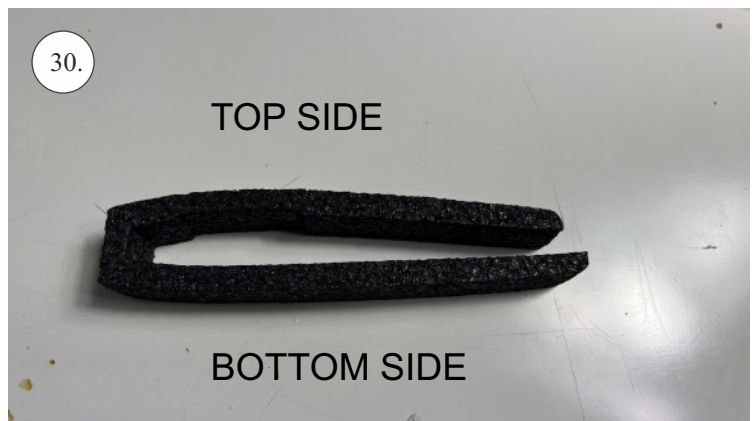

# STORM

650 mm

250 mm

110-130g

Li-pol  
2s 350mAh

2202  
14g / 30w

6-7"

## List of parts

1pcs - Left wing  
1pcs - Right wing  
2pcs - Fuselage  
2pcs - SFGs

1pcs - 1x550mm carbon  
1pcs - 1x450mm carbon  
2pcs - 1x250mm carbon  
1pcs - 1,5x125mm carbon

4pcs - plastic clevis  
4pcs - pins for clevis  
1pcs - wood motor mount  
1pcs - L+R plastic horns for elevons