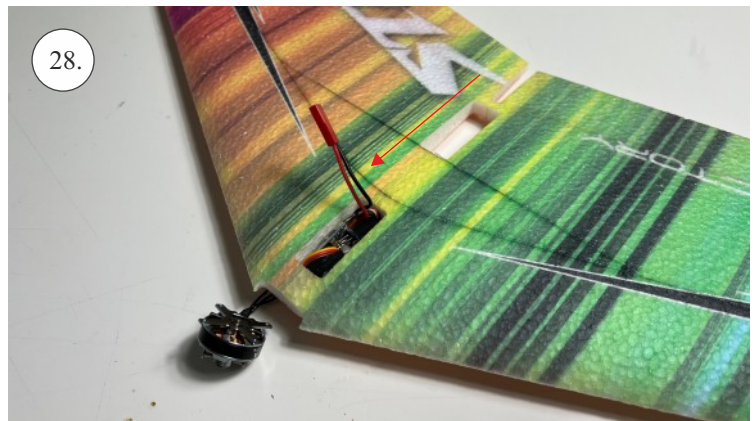

# STORM

650 mm

250 mm

110-130g

Li-pol  
2s 350mAh

2202  
14g / 30w

6-7"

## List of parts

1pcs - Left wing  
1pcs - Right wing  
2pcs - Fuselage  
2pcs - SFGs

1pcs - 1x550mm carbon  
1pcs - 1x450mm carbon  
2pcs - 1x250mm carbon  
1pcs - 1,5x125mm carbon

4pcs - plastic clevis  
4pcs - pins for clevis  
1pcs - wood motor mount  
1pcs - L+R plastic horns for elevons

# The center of gravity

We wish you many happy flying hours with the Storm  
Your RC Factory team