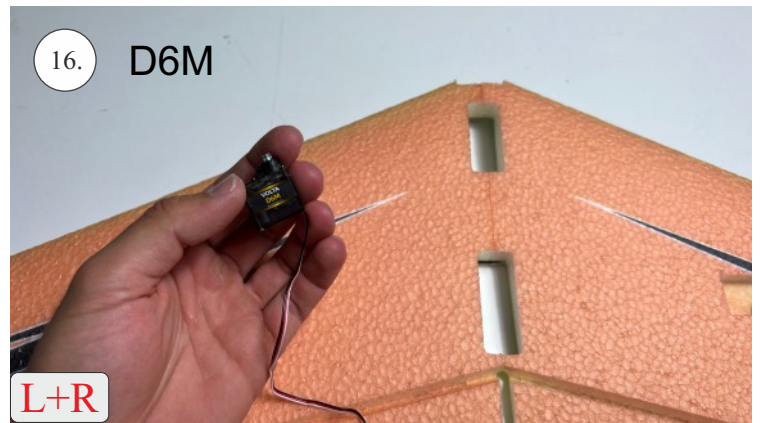

# STORM

650 mm

250 mm

110-130g

Li-pol  
2s 350mAh

2202  
14g / 30w

6-7"

## List of parts

1pcs - Left wing  
1pcs - Right wing  
2pcs - Fuselage  
2pcs - SFGs

1pcs - 1x550mm carbon  
1pcs - 1x450mm carbon  
2pcs - 1x250mm carbon  
1pcs - 1,5x125mm carbon

4pcs - plastic clevis  
4pcs - pins for clevis  
1pcs - wood motor mount  
1pcs - L+R plastic horns for elevons

# The center of gravity

We wish you many happy flying hours with the Storm  
Your RC Factory team