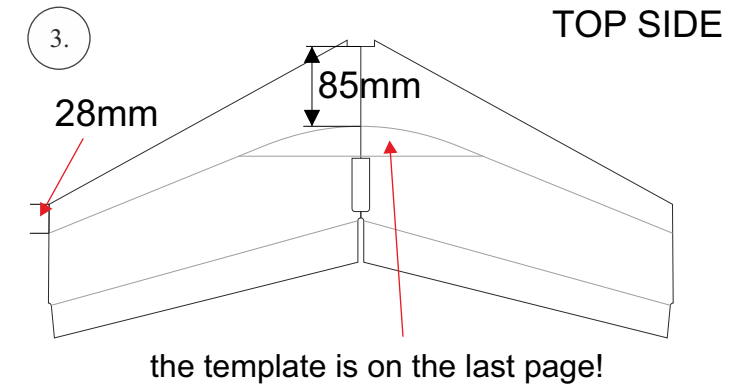

# STORM

650 mm

250 mm

110-130g

Li-pol  
2s 350mAh

2202  
14g / 30w

6-7"

## List of parts

1pcs - Left wing  
1pcs - Right wing  
2pcs - Fuselage  
2pcs - SFGs

1pcs - 1x550mm carbon  
1pcs - 1x450mm carbon  
2pcs - 1x250mm carbon  
1pcs - 1,5x125mm carbon

4pcs - plastic clevis  
4pcs - pins for clevis  
1pcs - wood motor mount  
1pcs - L+R plastic horns for elevons