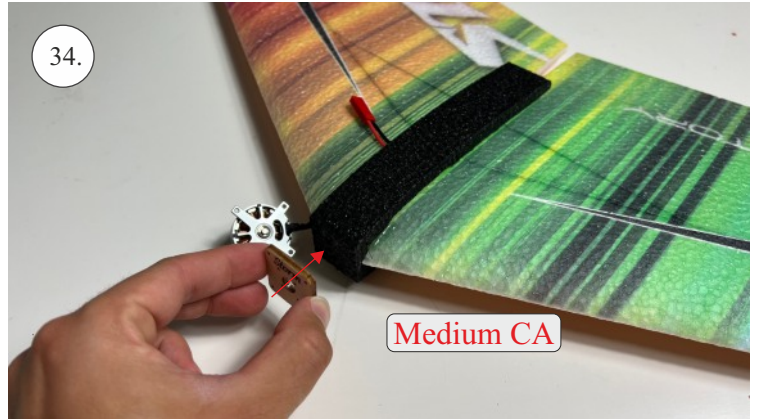

## List of parts

1pcs - Left wing  
1pcs - Right wing  
2pcs - Fuselage  
2pcs - SFGs

1pcs - 1x550mm carbon  
1pcs - 1x450mm carbon  
2pcs - 1x250mm carbon  
1pcs - 1,5x125mm carbon

4pcs - plastic clevis  
4pcs - pins for clevis  
1pcs - wood motor mount  
1pcs - L+R plastic horns for elevons