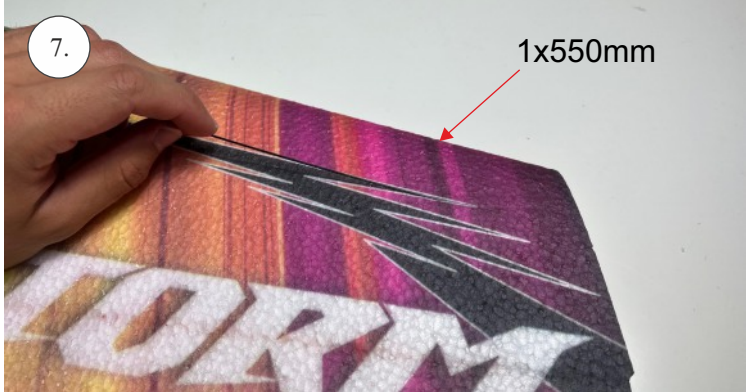

# STORM

650 mm

250 mm

110-130g

Li-pol  
2s 350mAh

2202  
14g / 30w

6-7"

## List of parts

1pcs - Left wing  
1pcs - Right wing  
2pcs - Fuselage  
2pcs - SFGs

1pcs - 1x550mm carbon  
1pcs - 1x450mm carbon  
2pcs - 1x250mm carbon  
1pcs - 1,5x125mm carbon

4pcs - plastic clevis  
4pcs - pins for clevis  
1pcs - wood motor mount  
1pcs - L+R plastic horns for elevons