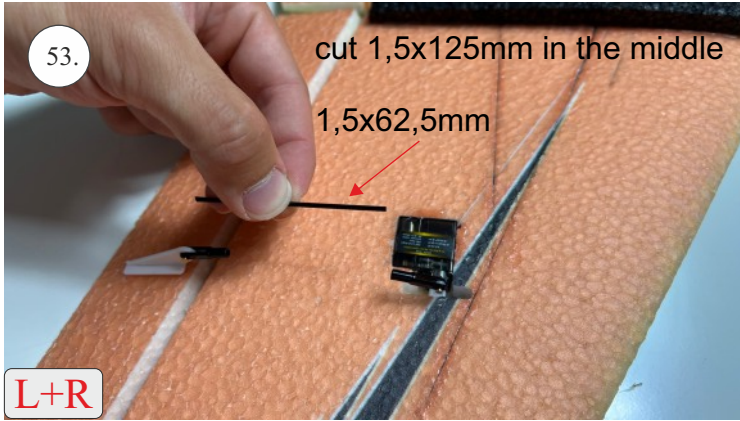

# STORM

650 mm

250 mm

110-130g

Li-pol  
2s 350mAh

2202  
14g / 30w

6-7"

## List of parts

1pcs - Left wing  
1pcs - Right wing  
2pcs - Fuselage  
2pcs - SFGs

1pcs - 1x550mm carbon  
1pcs - 1x450mm carbon  
2pcs - 1x250mm carbon  
1pcs - 1,5x125mm carbon

4pcs - plastic clevis  
4pcs - pins for clevis  
1pcs - wood motor mount  
1pcs - L+R plastic horns for elevons