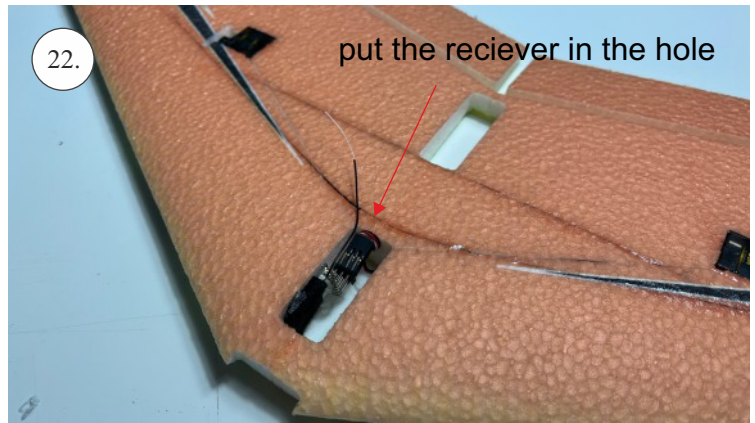

## List of parts

1pcs - Left wing  
1pcs - Right wing  
2pcs - Fuselage  
2pcs - SFGs

1pcs - 1x550mm carbon  
1pcs - 1x450mm carbon  
2pcs - 1x250mm carbon  
1pcs - 1,5x125mm carbon

4pcs - plastic clevis  
4pcs - pins for clevis  
1pcs - wood motor mount  
1pcs - L+R plastic horns for elevons

# The center of gravity

We wish you many happy flying hours with the Storm  
Your RC Factory team