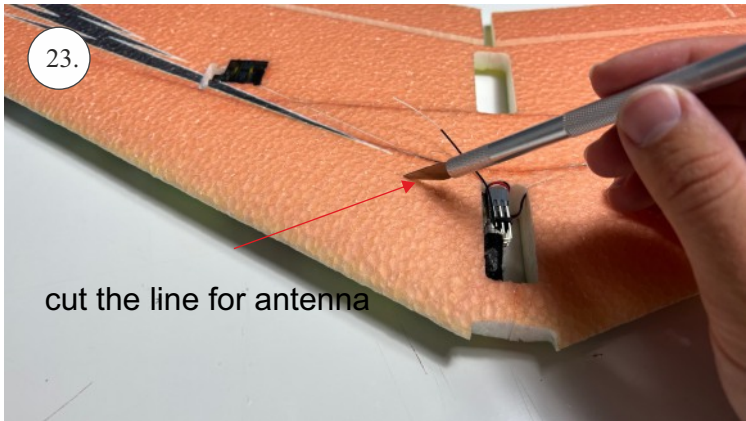

## List of parts

1pcs - Left wing  
1pcs - Right wing  
2pcs - Fuselage  
2pcs - SFGs

1pcs - 1x550mm carbon  
1pcs - 1x450mm carbon  
2pcs - 1x250mm carbon  
1pcs - 1,5x125mm carbon

4pcs - plastic clevis  
4pcs - pins for clevis  
1pcs - wood motor mount  
1pcs - L+R plastic horns for elevons

# The center of gravity

We wish you many happy flying hours with the Storm  
Your RC Factory team