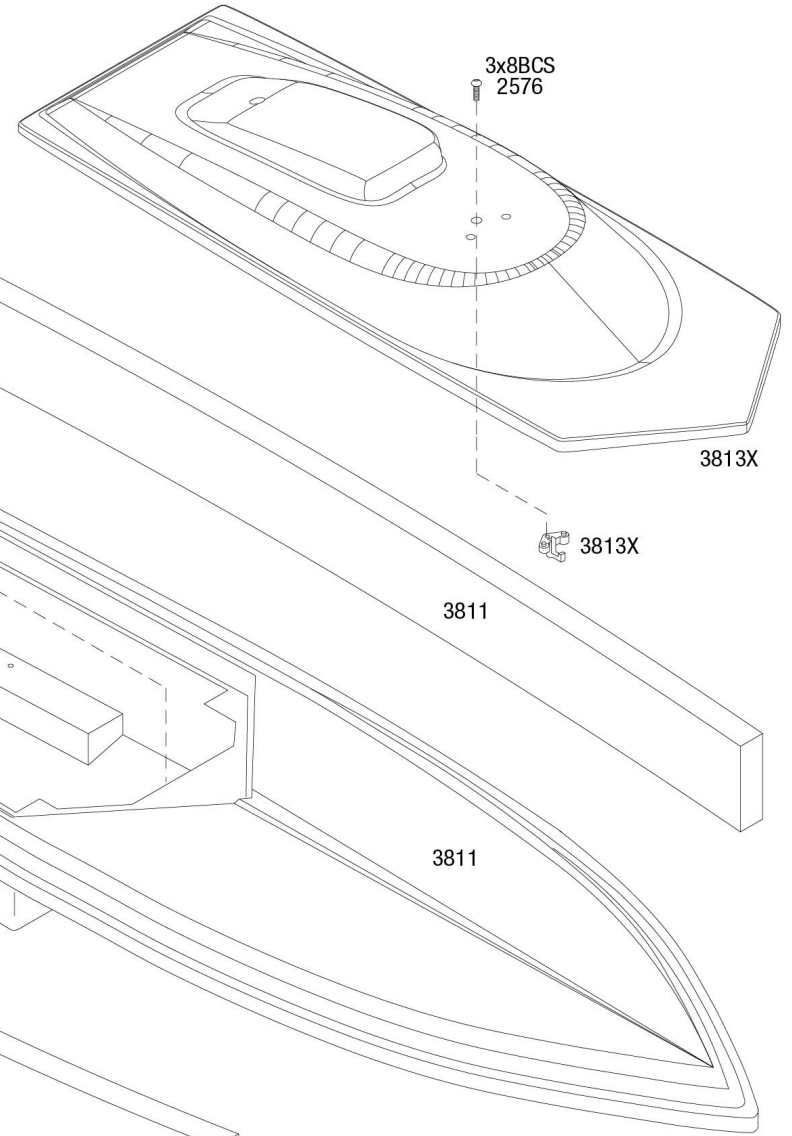

BLAST

Chassis Assembly

Specifications on this page are subject to change without notice. Every attempt has been made to ensure the accuracy of this drawing, however Traxxas cannot be held responsible for typographical or other errors.

See Parts List for a complete listing of optional accessories.

BLAST

Front Assembly

REV 230831-R00
Specifications on this page are subject to change without notice. Every attempt has been made to ensure the accuracy of this drawing, however Traxxas cannot be held responsible for typographical or other errors.