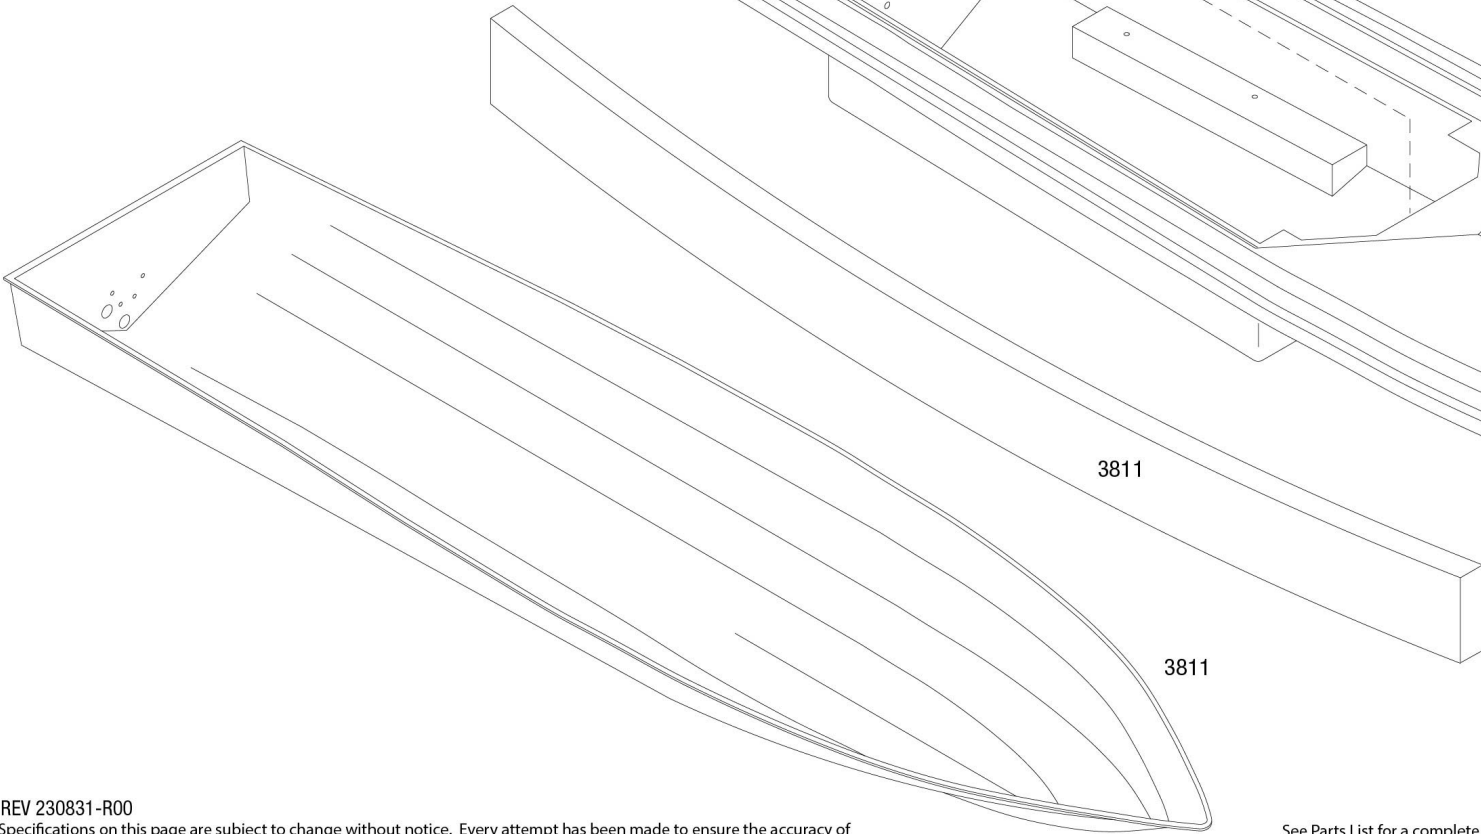

See Parts List for a complete listing of optional accessories.

BLAST

Front Assembly

REV 230831-R00
Specifications on this page are subject to change without notice. Every attempt has been made to ensure the accuracy of this drawing, however Traxxas cannot be held responsible for typographical or other errors.