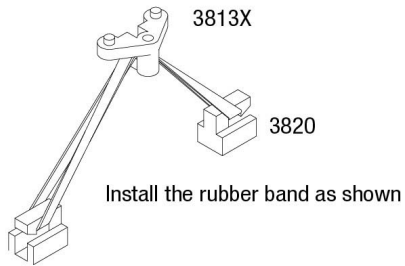

BLAST

Chassis Assembly

Specifications on this page are subject to change without notice. Every attempt has been made to ensure the accuracy of this drawing, however Traxxas cannot be held responsible for typographical or other errors.

See Parts List for a complete listing of optional accessories.

BLAST

Front Assembly

REV 230831-R00
Specifications on this page are subject to change without notice. Every attempt has been made to ensure the accuracy of this drawing, however Traxxas cannot be held responsible for typographical or other errors.