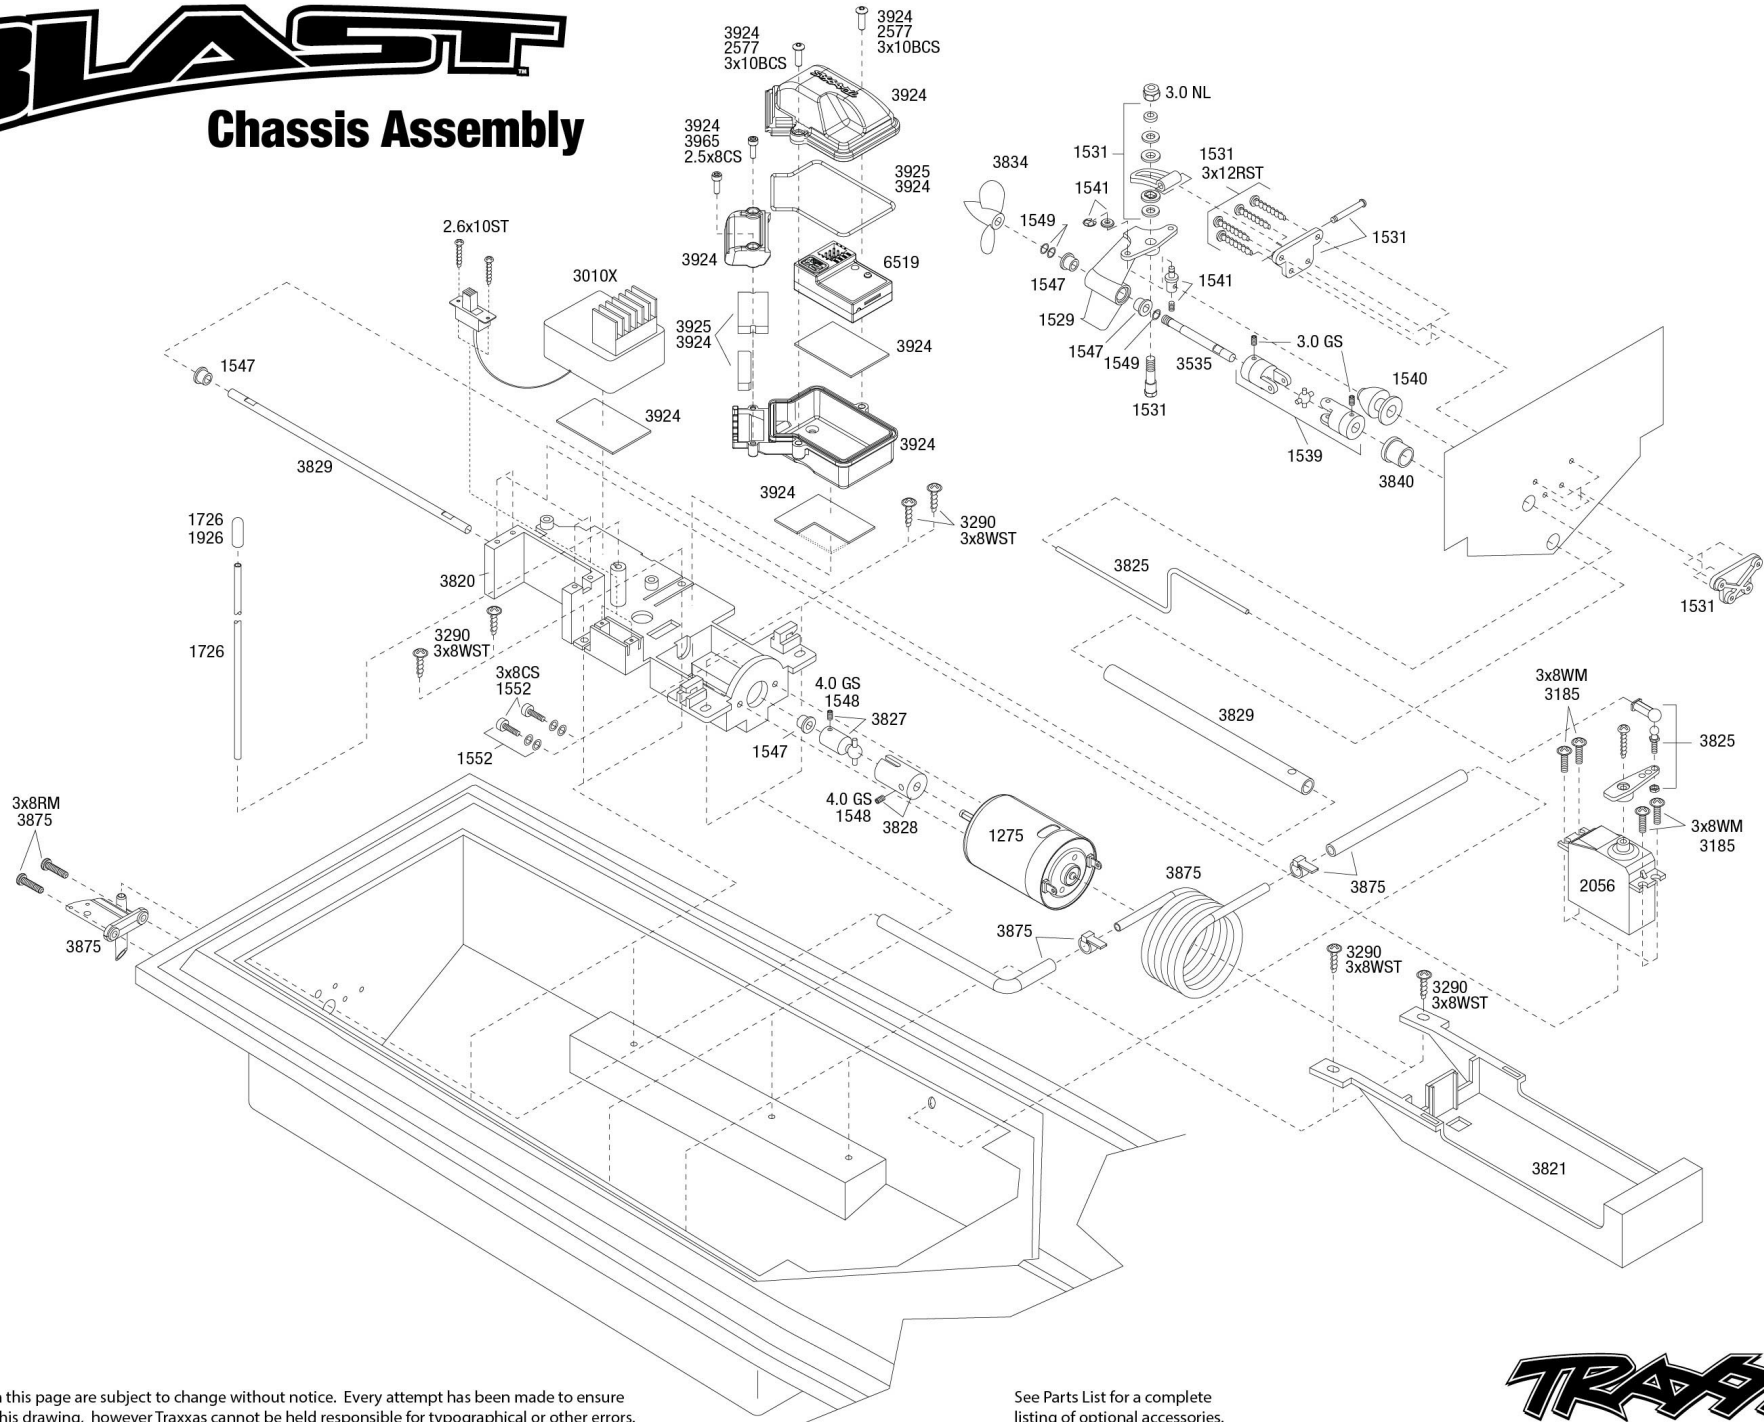

BLAST

Chassis Assembly

Specifications on this page are subject to change without notice. Every attempt has been made to ensure the accuracy of this drawing, however Traxxas cannot be held responsible for typographical or other errors.

See Parts List for a complete listing of optional accessories.

BLAST

Front Assembly

REV 230831-R00
Specifications on this page are subject to change without notice. Every attempt has been made to ensure the accuracy of this drawing, however Traxxas cannot be held responsible for typographical or other errors.

See Parts List for a complete listing of optional accessories.