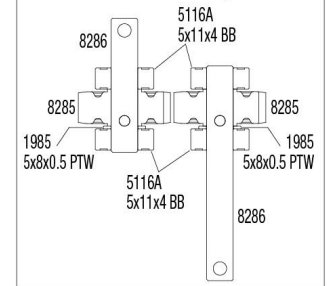

Transfer Case Gears (top view)