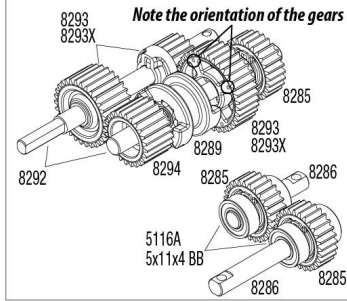

Transmission and Transfer Case Gears