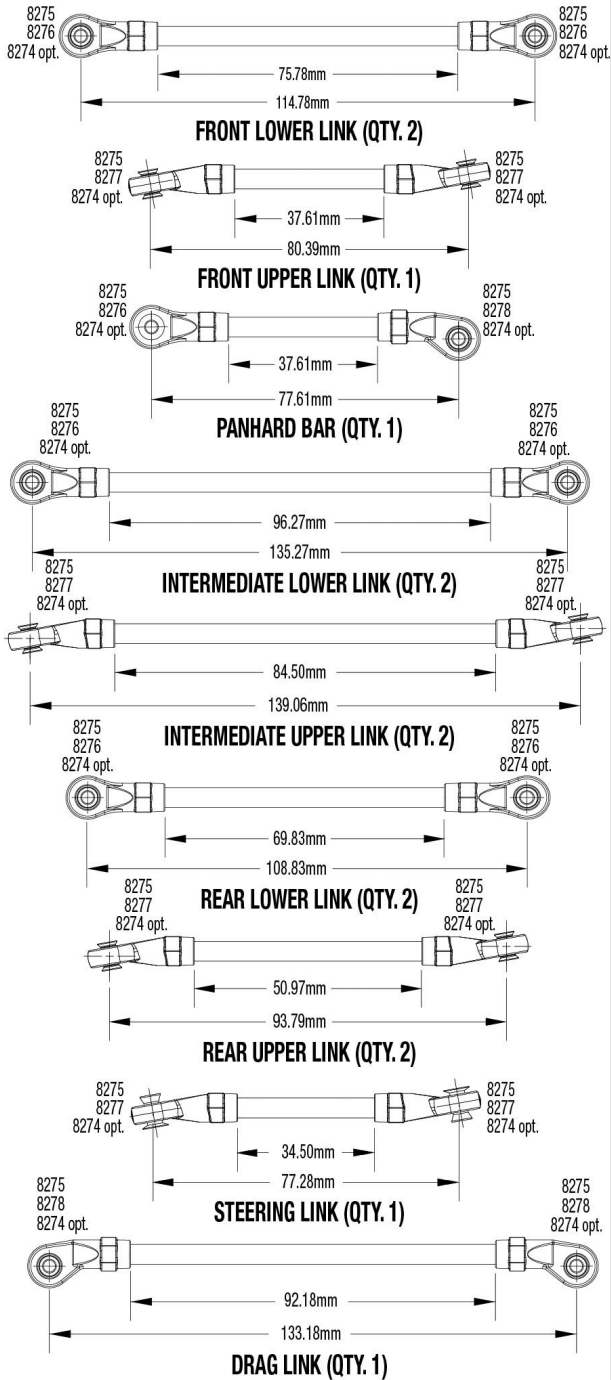

## Front Assembly

REV 231201-R02  
See Parts List for a complete listing of optional accessories.

Specifications on this page are subject to change without notice. Every attempt has been made to ensure the accuracy of this drawing; however, Traxxas cannot be held responsible for typographical or other errors.

# Link Dimensions

### Driveshaft Length Indicators