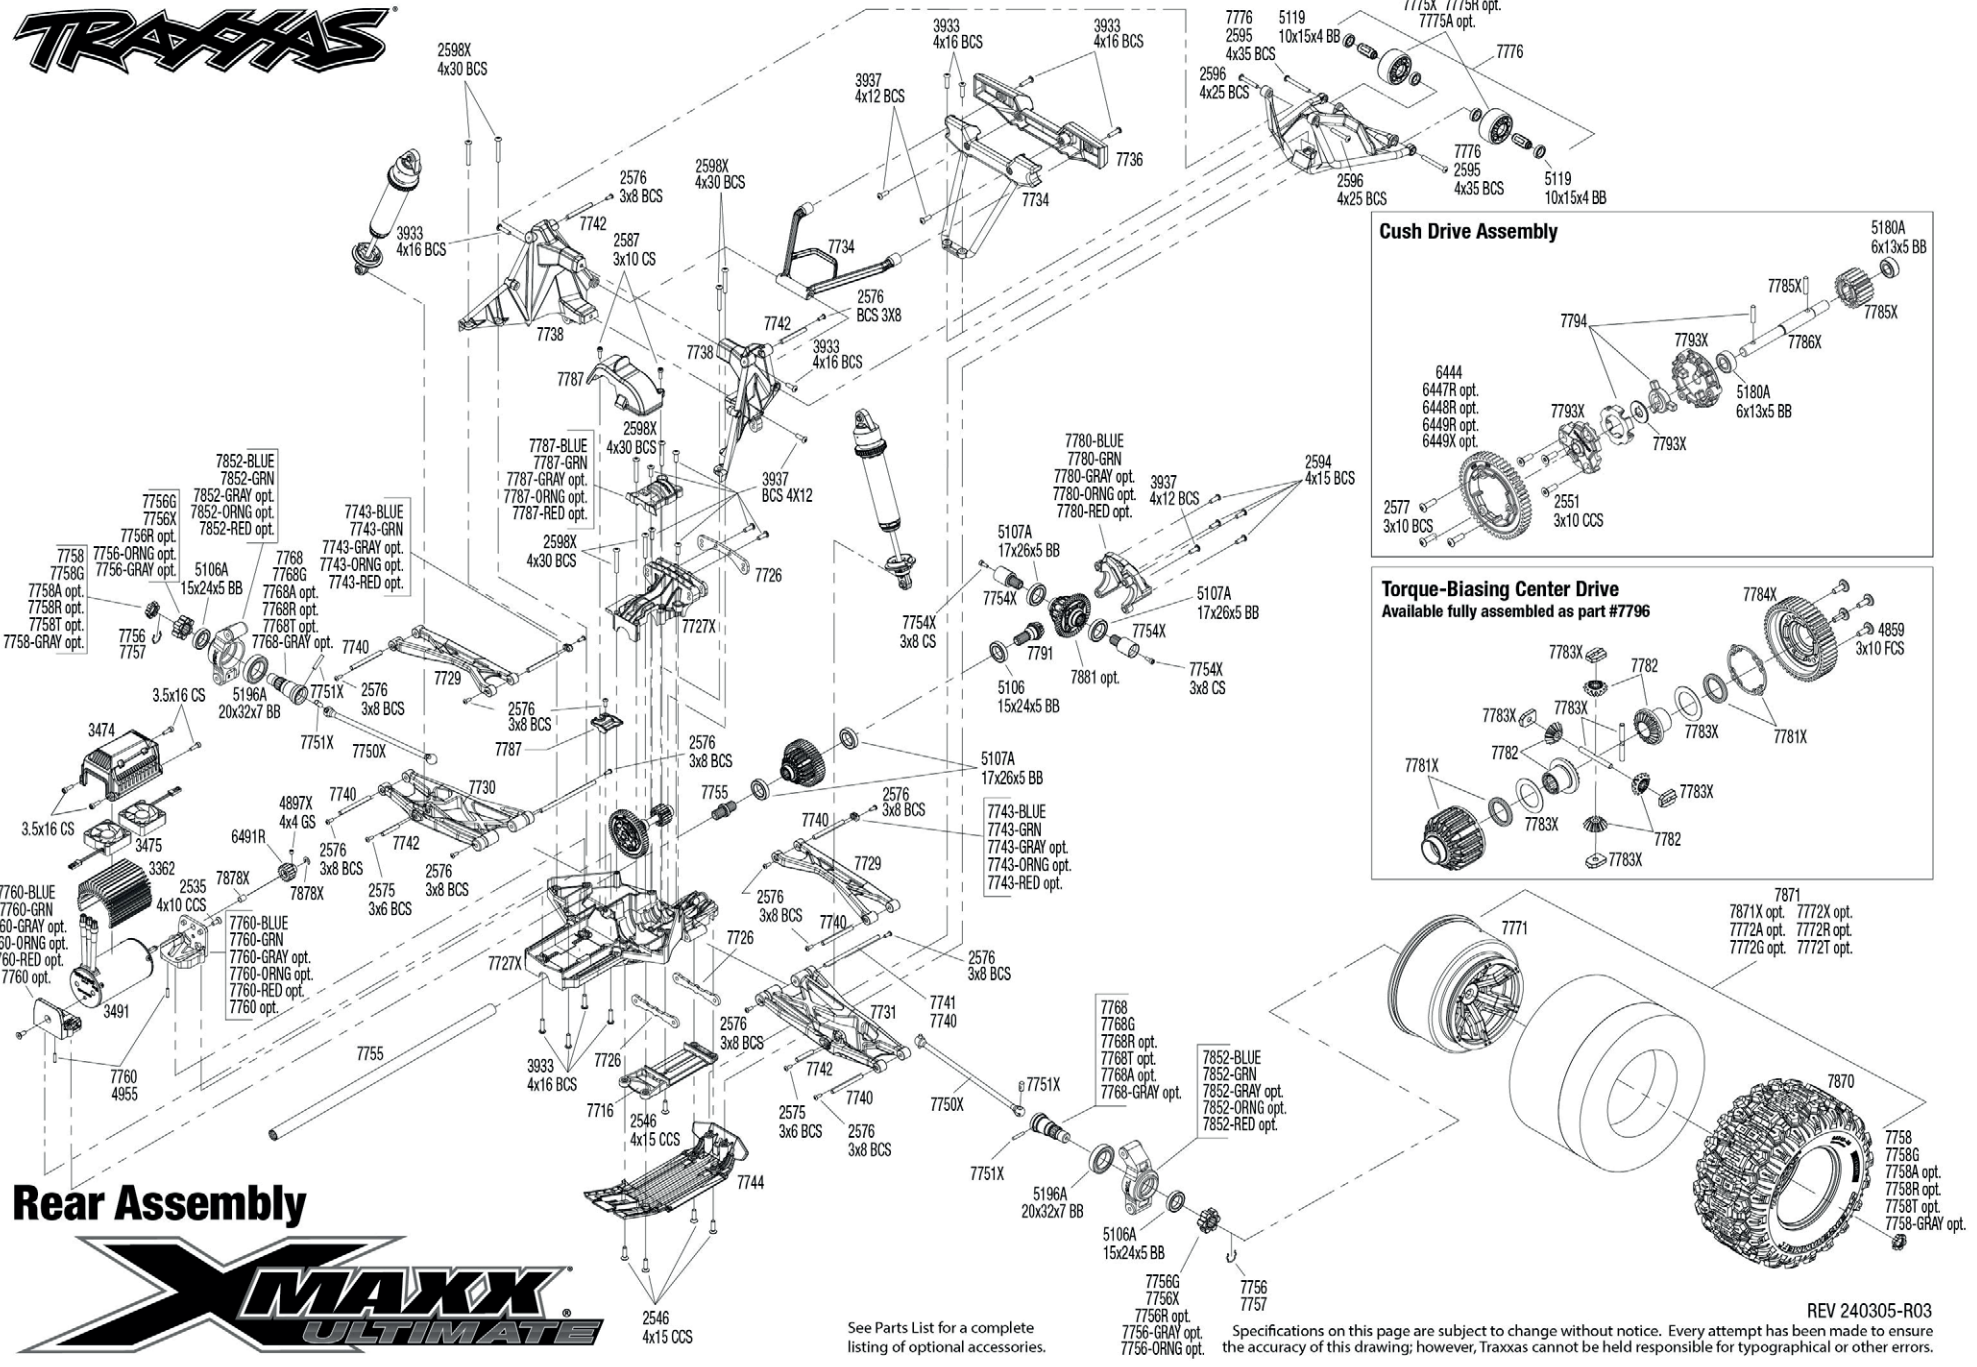

TRAXXAS

Rear Assembly

X-MAXX® ULTIMATE

See Parts List for a complete listing of optional accessories.

Specifications on this page are subject to change without notice. Every attempt has been made to ensure the accuracy of this drawing; however, Traxxas cannot be held responsible for typographical or other errors.

REV 240305-R03