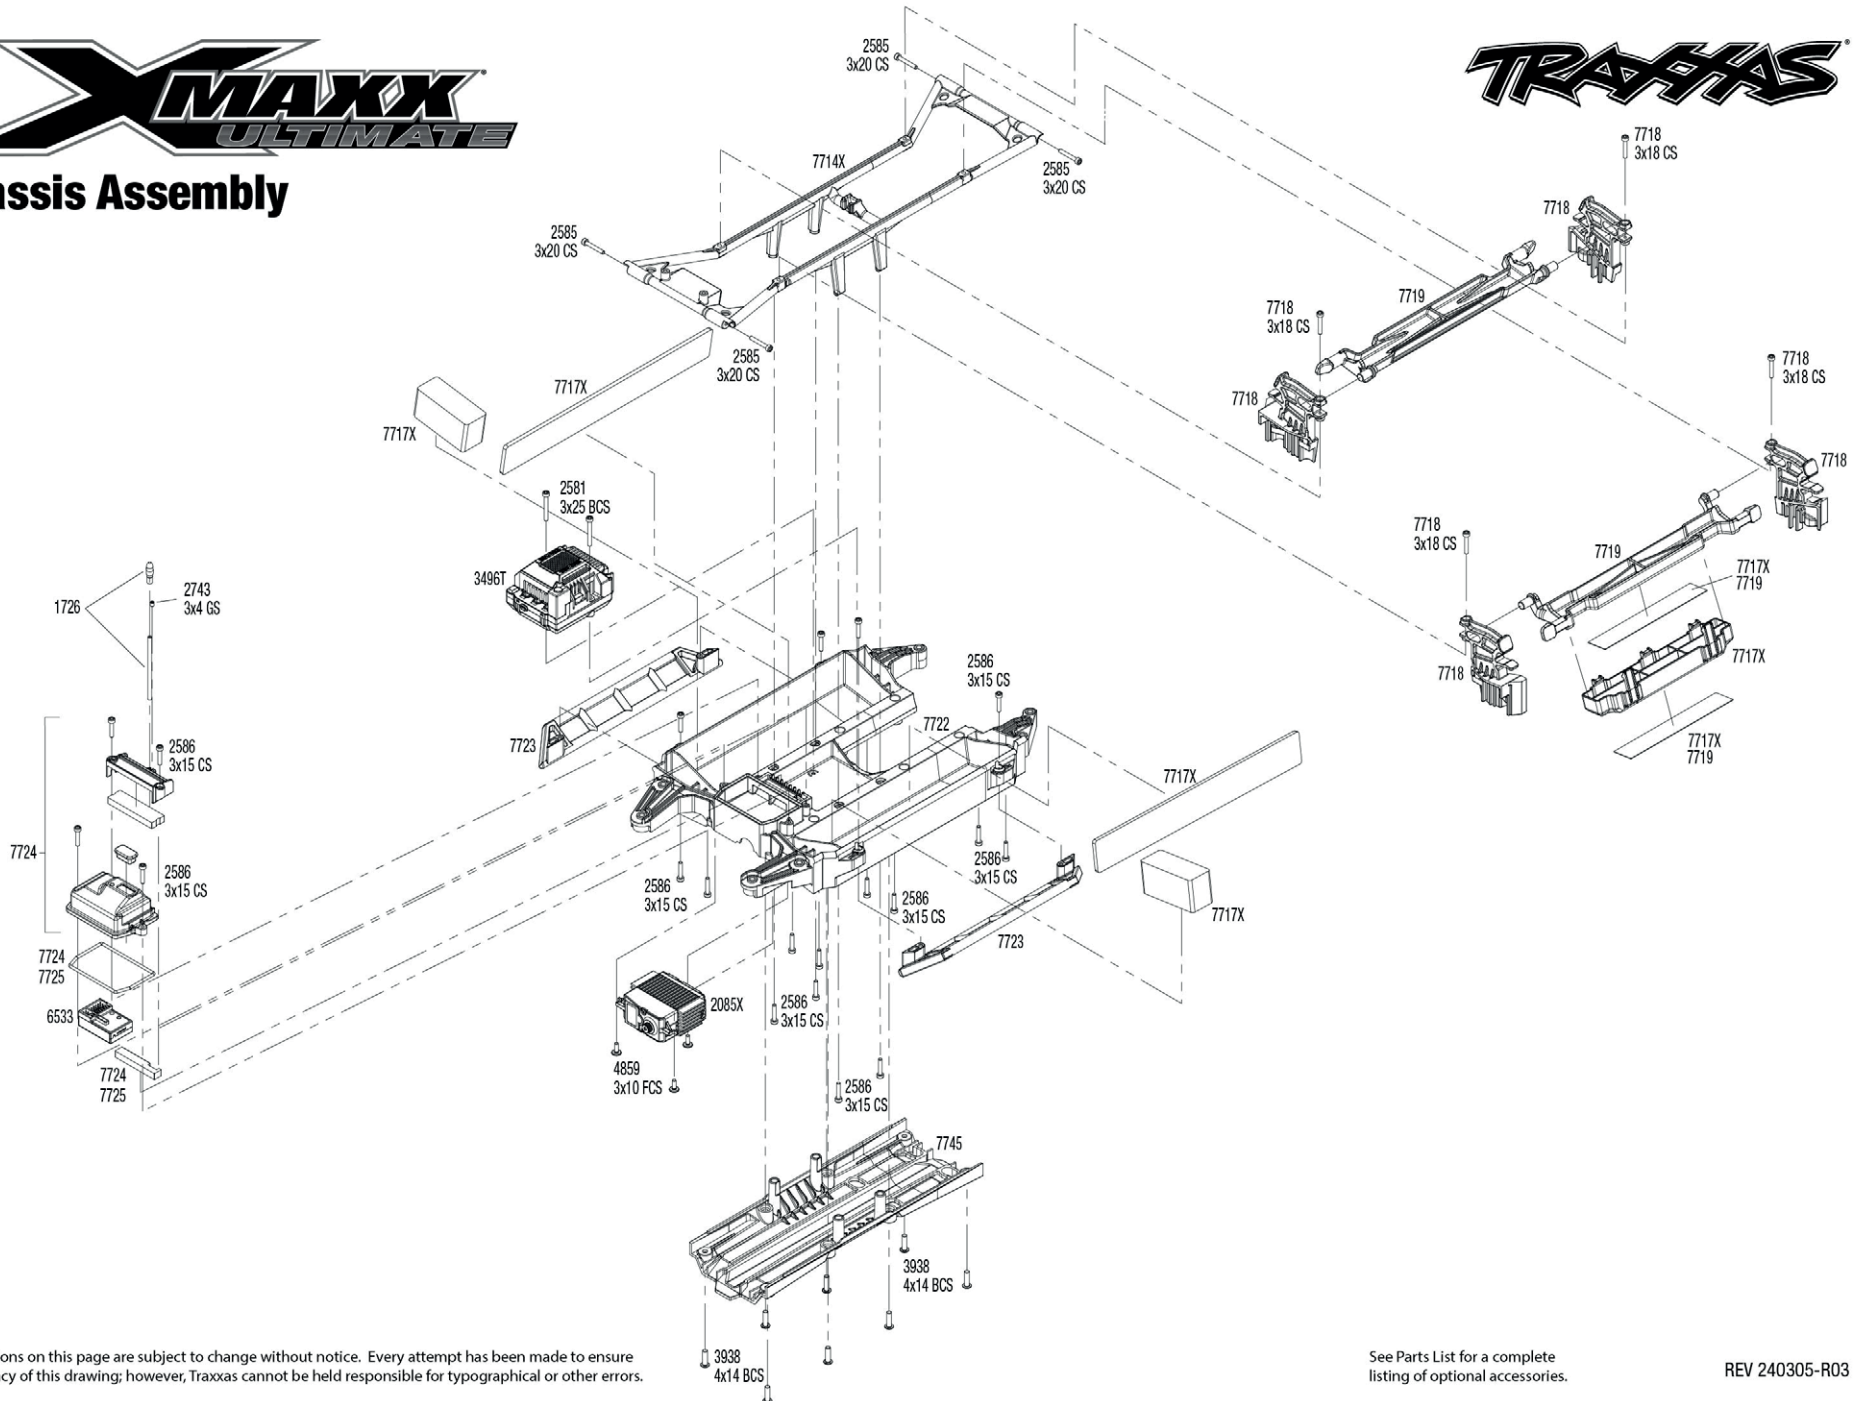

XMAXX ULTIMATE

Body Assembly

TRAXXAS

Specifications on this page are subject to change without notice. Every attempt has been made to ensure the accuracy of this drawing; however, Traxxas cannot be held responsible for typographical or other errors.

See Parts List for a complete listing of optional accessories.

REV 240305-R03

Chassis Assembly

Specifications on this page are subject to change without notice. Every attempt has been made to ensure the accuracy of this drawing; however, Traxxas cannot be held responsible for typographical or other errors.

See Parts List for a complete listing of optional accessories.

REV 240305-R03

REV 240305-R03
See Parts List for a complete listing of optional accessories.

Specifications on this page are subject to change without notice. Every attempt has been made to ensure the accuracy of this drawing; however, Traxxas cannot be held responsible for typographical or other errors.

REV 240305-R03