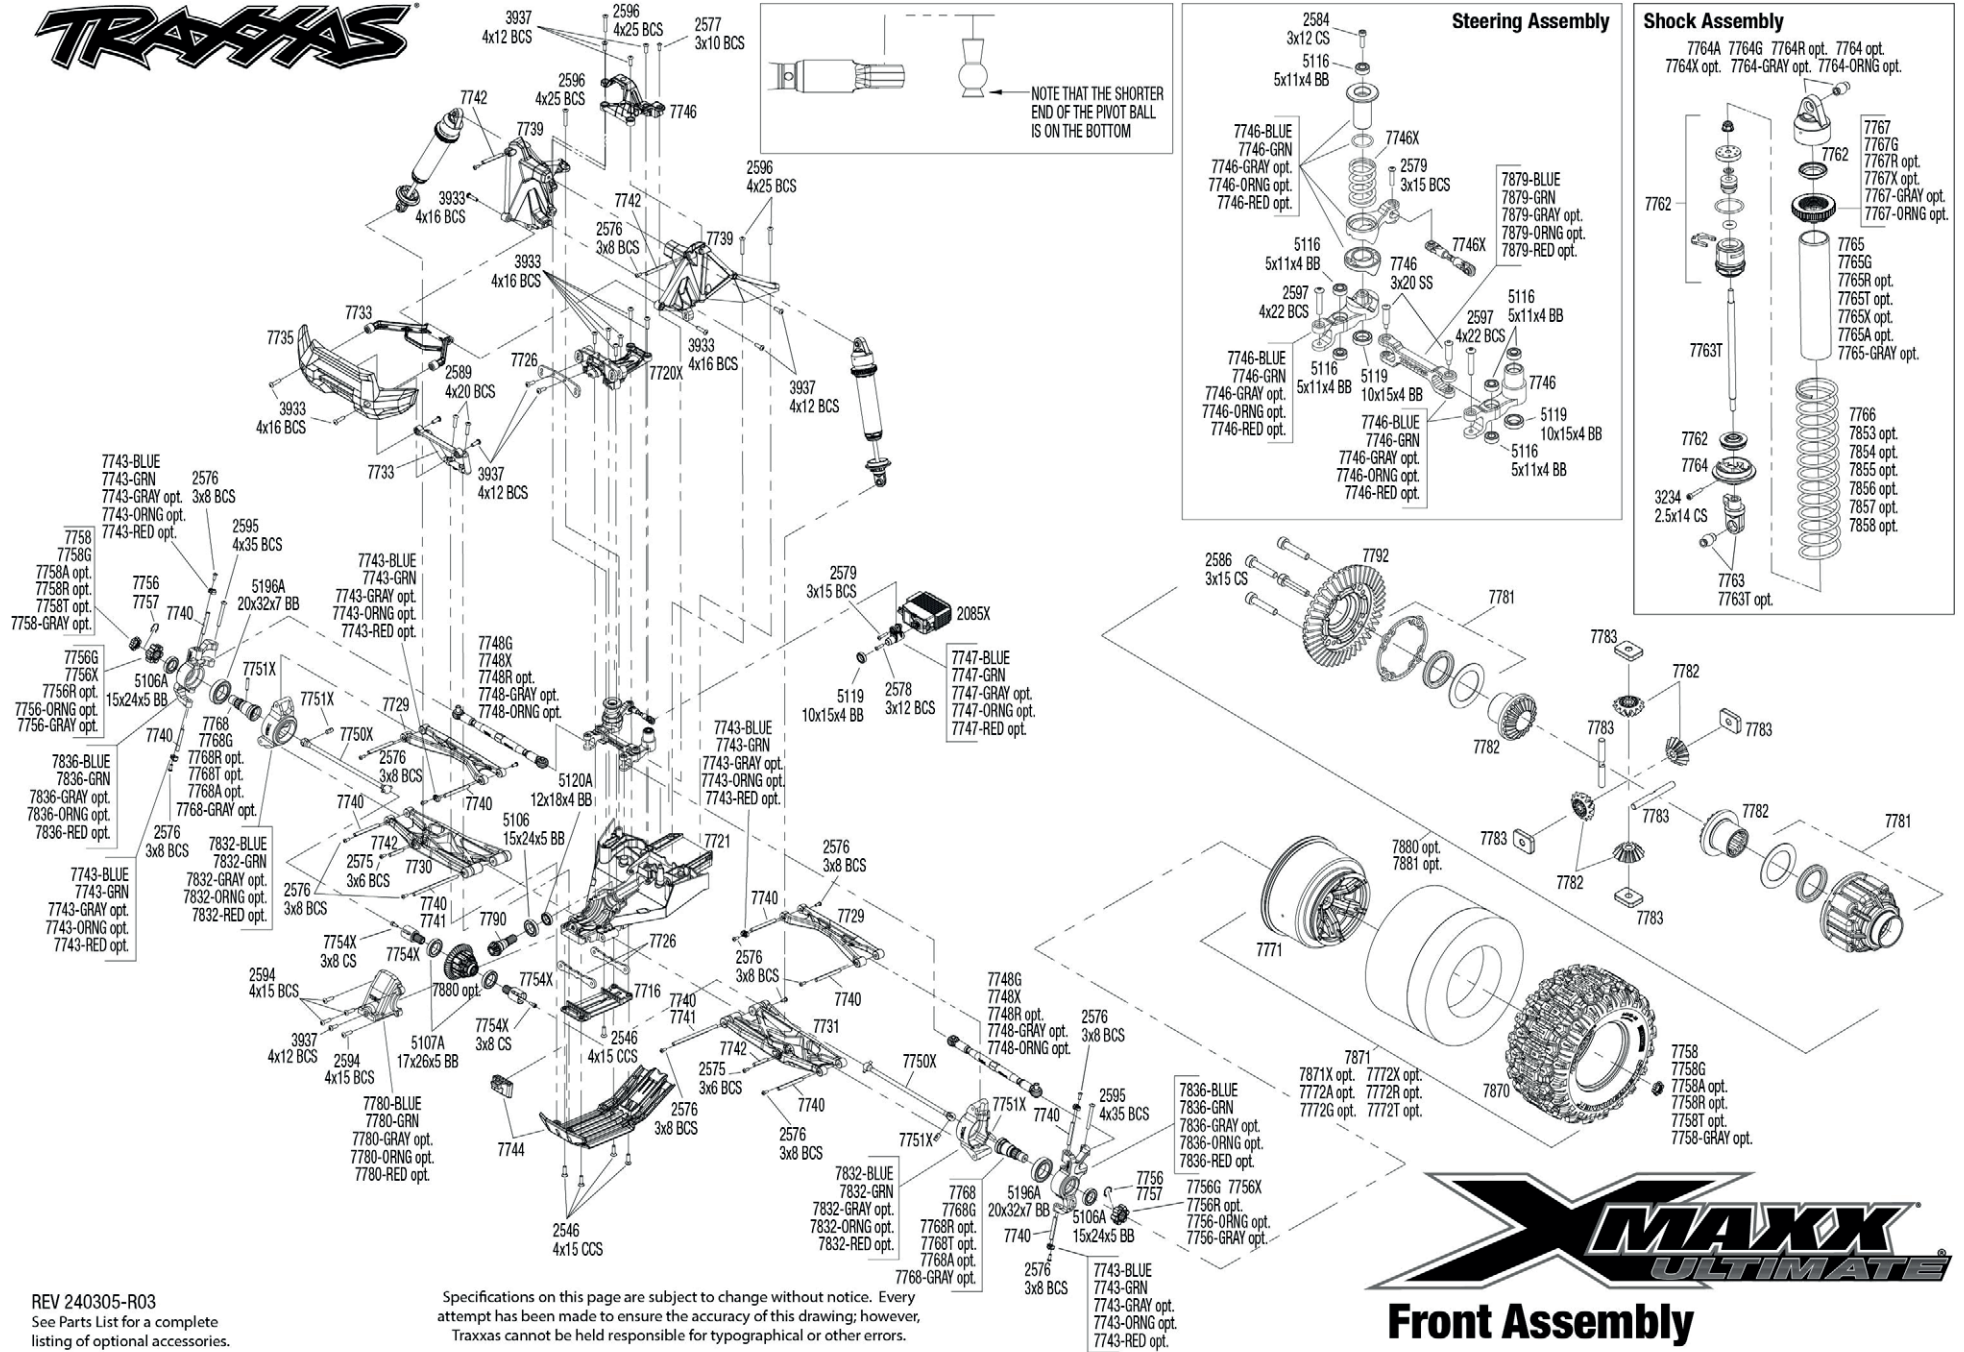

See Parts List for a complete listing of optional accessories.

REV 240305-R03

Chassis Assembly

Specifications on this page are subject to change without notice. Every attempt has been made to ensure the accuracy of this drawing; however, Traxxas cannot be held responsible for typographical or other errors.

See Parts List for a complete listing of optional accessories.

REV 240305-R03

REV 240305-R03
See Parts List for a complete listing of optional accessories.

Specifications on this page are subject to change without notice. Every attempt has been made to ensure the accuracy of this drawing; however, Traxxas cannot be held responsible for typographical or other errors.