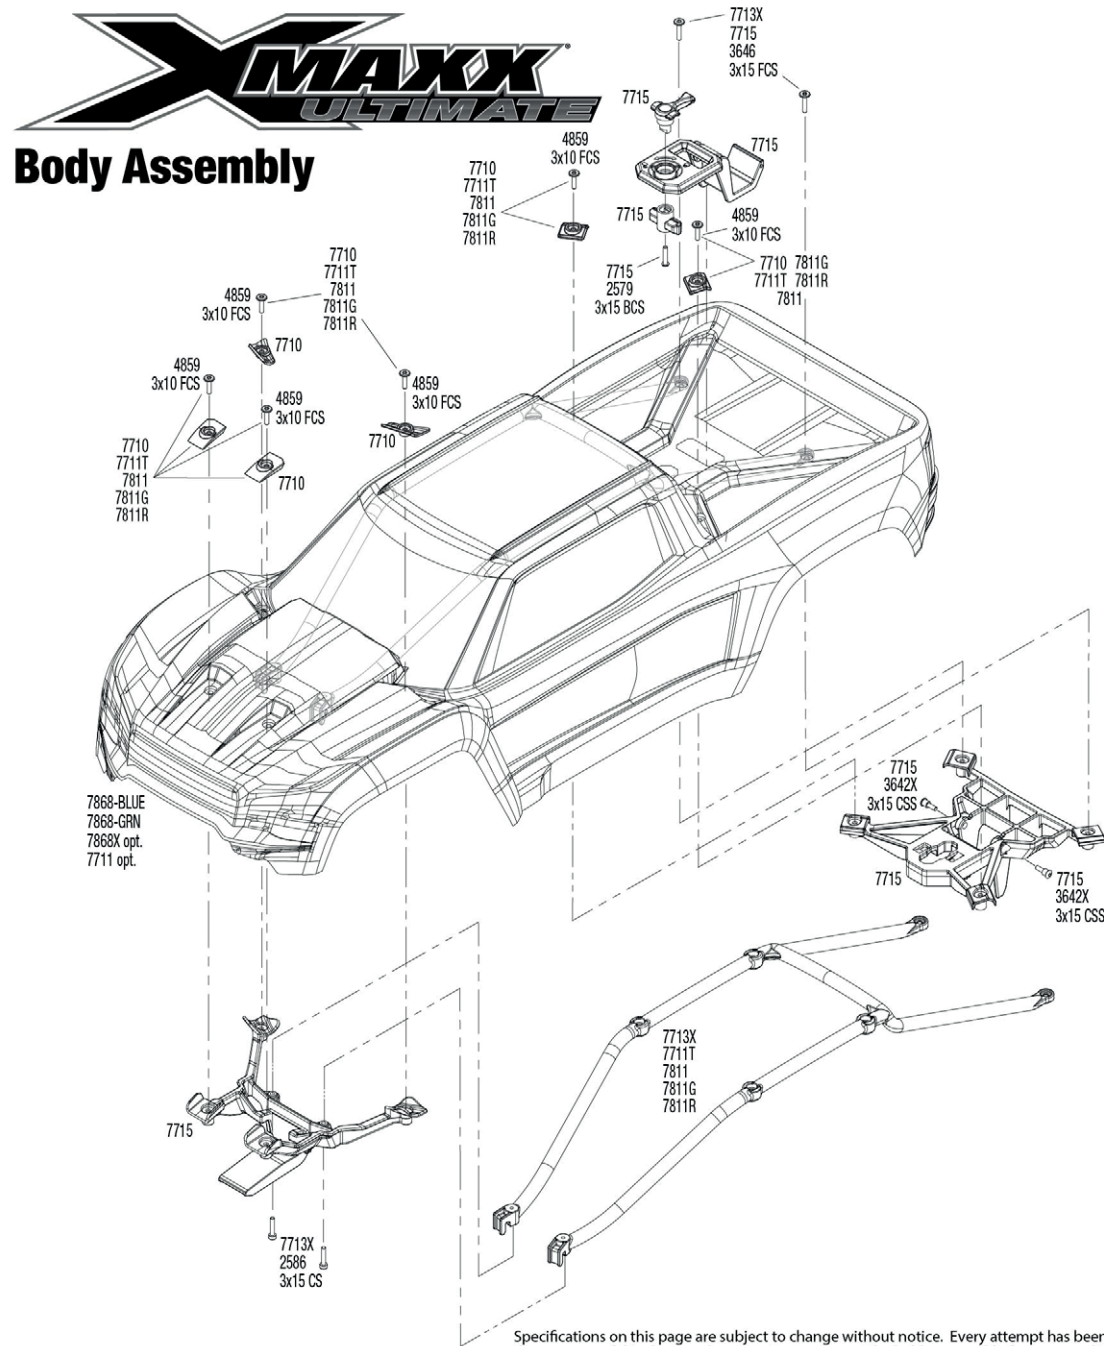

XMAXX ULTIMATE

Body Assembly

TRAXXAS

Specifications on this page are subject to change without notice. Every attempt has been made to ensure the accuracy of this drawing; however, Traxxas cannot be held responsible for typographical or other errors.

See Parts List for a complete listing of optional accessories.

REV 240305-R03

Chassis Assembly

Specifications on this page are subject to change without notice. Every attempt has been made to ensure the accuracy of this drawing; however, Traxxas cannot be held responsible for typographical or other errors.