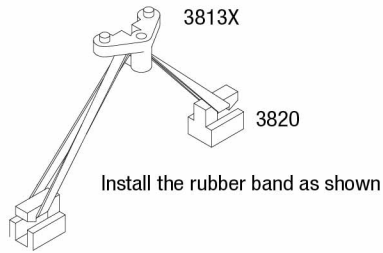

BLAST

Front Assembly

REV 190401-R01
Specifications on this page are subject to change without notice. Every attempt has been made to ensure the accuracy of this drawing, however Traxxas cannot be held responsible for typographical or other errors.