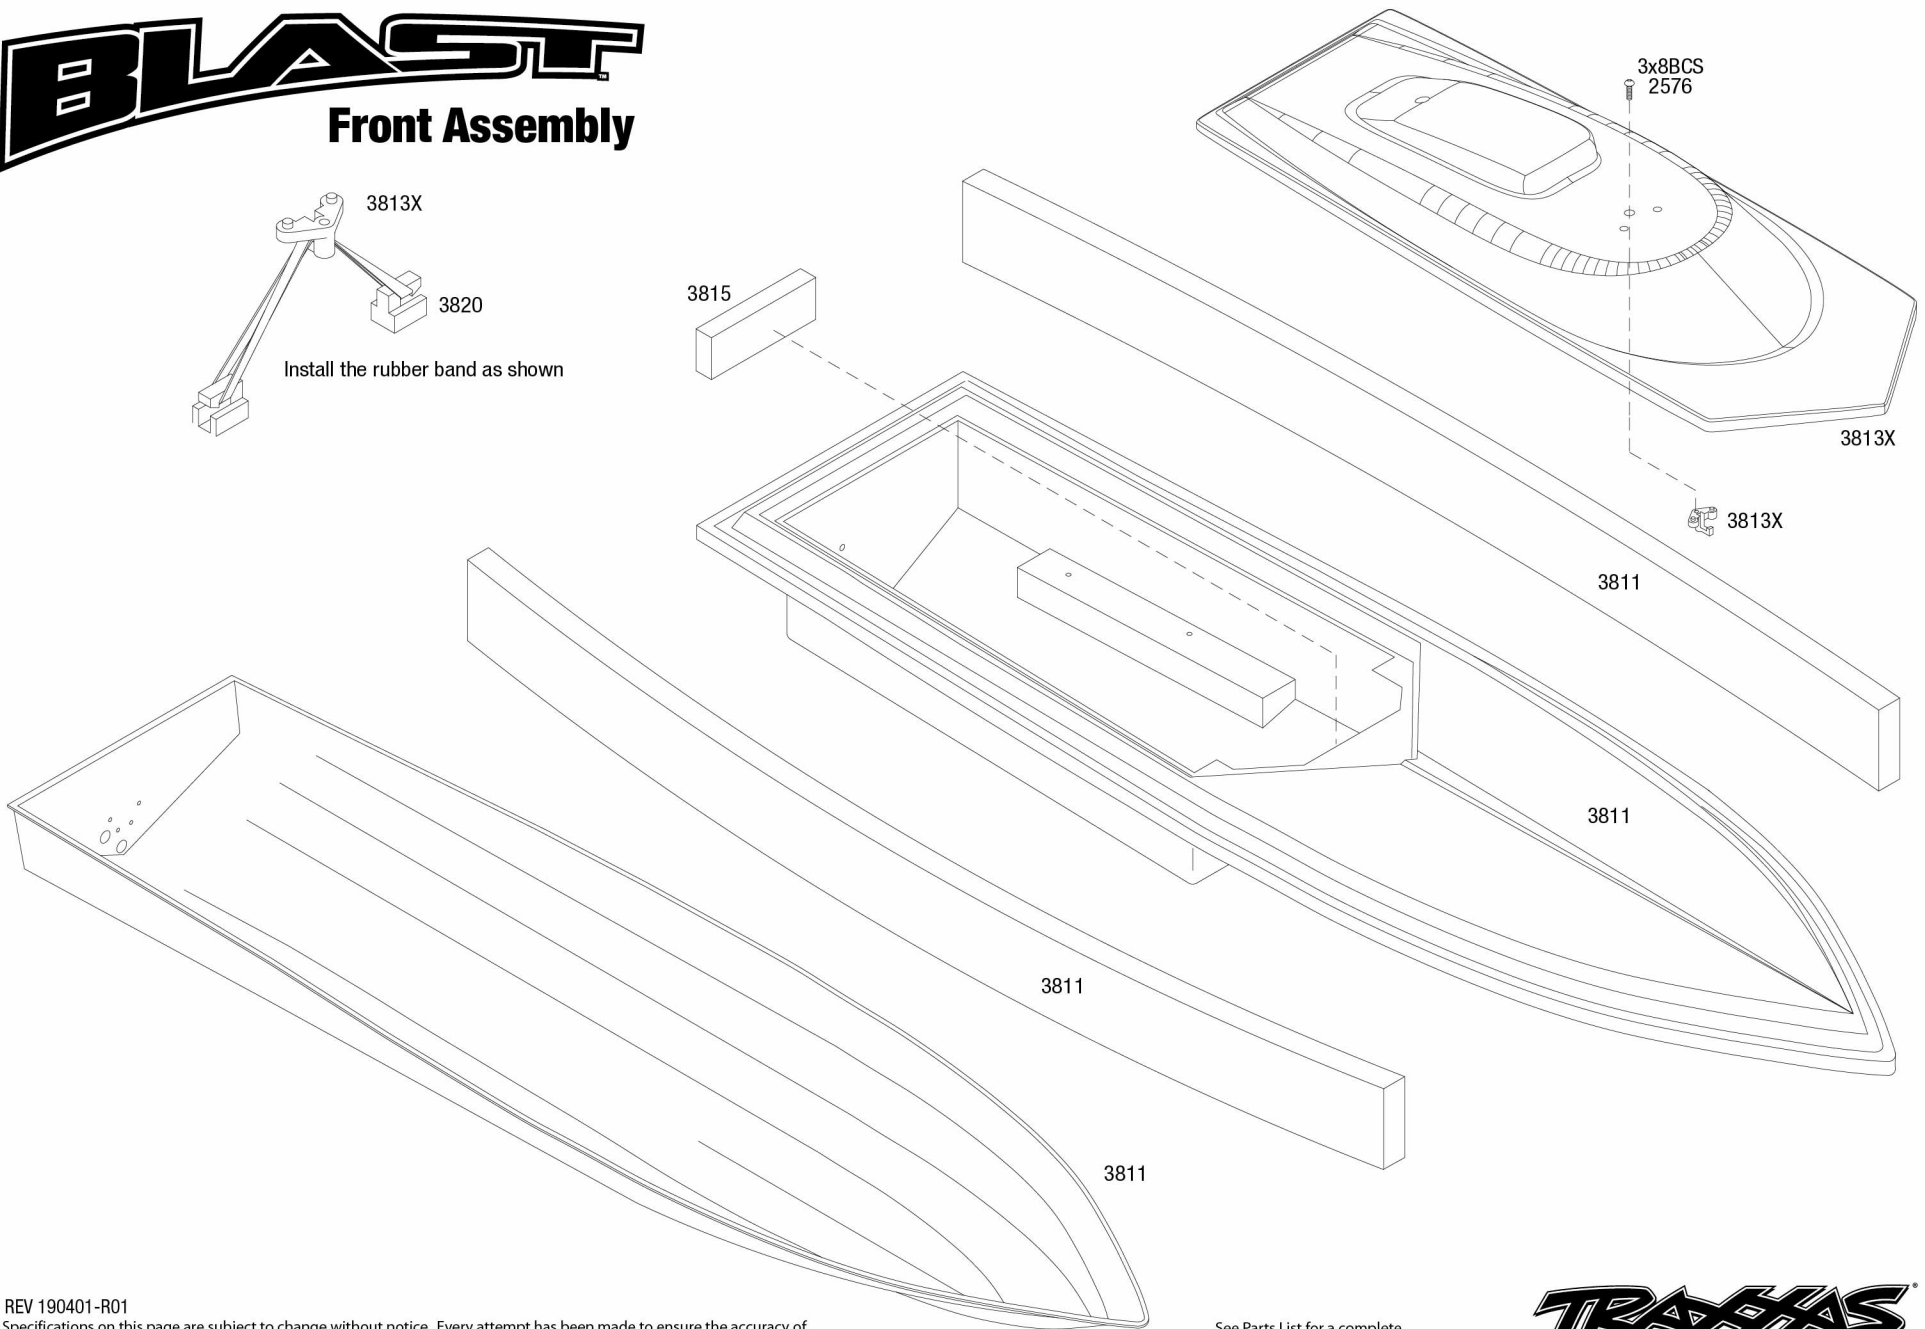

BLAST

Front Assembly

REV 190401-R01
Specifications on this page are subject to change without notice. Every attempt has been made to ensure the accuracy of this drawing, however Traxxas cannot be held responsible for typographical or other errors.