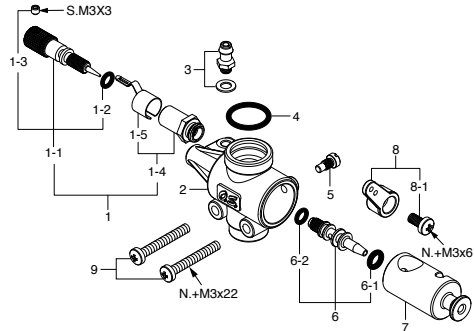

* Type of screw
C...Cap Screw B...Binding Screw M...Oval Fillister-Head Screw
F...Flat Head Screw T...Tapping Screw N...Round Head Screw S...Set Screw

CAP SCREW SETS (10pcs./sets)

Code No.	Size	Pcs. used in an engine
79871020	M2.6x7	Cam Cover Retaining Screw (2pcs.) Intake Manifold Retaining Screw (2pcs.)
79871030	M2.6x10	Rocker Cover Retaining Screw (4pcs.)
79871110	M3x8	Cover Plate Retaining Screw (4pcs.)
79871180	M3x18	Cylinder Head Retaining Screw (4pcs.)

No.	Code No.	Description
1	25581900	Needle Valve Assembly 40A,60U,70D
1-1	22681980	Needle Assembly 20D,20F,20G,21G,40B,70D
1-2	24981837	"O" Ring (2pcs.)
1-3	26381501	Set Screw
1-4	27381940	Needle Valve Holder Assembly 20C,60U,70D,7H
1-5	26711305	Ratchet Spring No.4
2	45984100	Carburetor Body (60P) FS91S2
3	22681953	Fuel Inlet (No.1)
4	46115000	Carburetor Rubber Gasket (1pc.) (S-11.2)
5	45581820	Rotor Guide Screw 20C,60MC,70D
6	45582300	Mixture Control Valve Assembly 70N,60F
6-1	46066319	"O" Ring (L) (2pcs.) (P-3)
6-2	24881824	"O" Ring (S) (2pcs.) (7B)
7	40981200	Carburetor Rotor (60PA) FS-95V
8	22081408	Throttle Lever Assembly No.5
8-1	22081313	Throttle Lever Retaining Screw 1A-3A
9	45581700	Carburetor Retaining Screw (2pcs.) FS70S-120S

No.	Code No.	Description
1	47104200	Rocker Cover (1pc.) FR7-420
2	40964000	Rocker Arm Shaft (1pc.) FS-95V
3	44561200	Tappet Adjusting Screw (1pair) FS200S,GF30
4	40961110	Rocker Arm (1pc.) FS-95V
5	46160400	Valve Spring Retainer (2pcs.) FS,FT,FR,IL
6	40960300	Valve Spring Seat (1pc.) FS-95V
7	45960210	Valve Spring (1pc.) FS70S2,91S2,70U
8	40960100	Valve (1pc.) FS-95V
9	40904100	Cylinder Head (W/Gasket) FS-95V
9-1	40914000	Cylinder Head Gasket (1pc.) FS-95V
10	40903400	Piston Ring FS-95V
11	40903200	Piston FS-95V
12	40906000	Piston Pin FS-95V
13	40905000	Connecting Rod FS-95V
14	40903100	Cylinder Liner FS-95V
15	40969400	Intake Manifold FS-95V
16	40981000	Carburetor Complete (Type 60PA) FS-95V
17	40907000	Cover Plate FS-95V
18	40902000	Crankshaft FS-95V
19	45630000	Crankshaft Ball Bearing (Rear) FSα-81,FS70S,S2
20	40901000	Crankcase FS-95V
21	45231100	Camshaft Ball Bearing (1pc.) FS40-120S
22	45962000	Camshaft FSα-81,FS70S,91S
23	40901100	Cam Cover FS-95V
24	40904160	Push Rod (2pcs.) FS-95V
25	45566310	Push Rod Cover "O" Ring (2pcs.) (S-5)
26	40966100	Push Rod Cover (1pc.) FS-95V
27	45564000	Cam Follower (2pcs.) FS70S-120S,FT,FF
28	26731010	Crankshaft Ball Bearing (Front) 120AX

No.	Code No.	Description
29	46120000	Thrust Washer 91FX,SX-H,SZ,FT160,FF
30	40908000	Drive Hub FS-95V
31	45910100	Lock Nut Set FS70S2,91S,91FX
32	40925000	F-5050 Silencer Assembly FS-95V
32-1	40925100	Silencer Body F-5050 FS-95V
32-2	40925400	Assembly Screw F-5050
32-3	44925310	Silencer Gasket (1pc.) (S-25)
32-4	40926000	Exhaust Header Pipe Assembly F-5050 FS-95V
32-5	45626030	Exhaust Header Pipe Nut M11 (1pc.) FS70S-91S2
	71615009	Glow Plug Type F