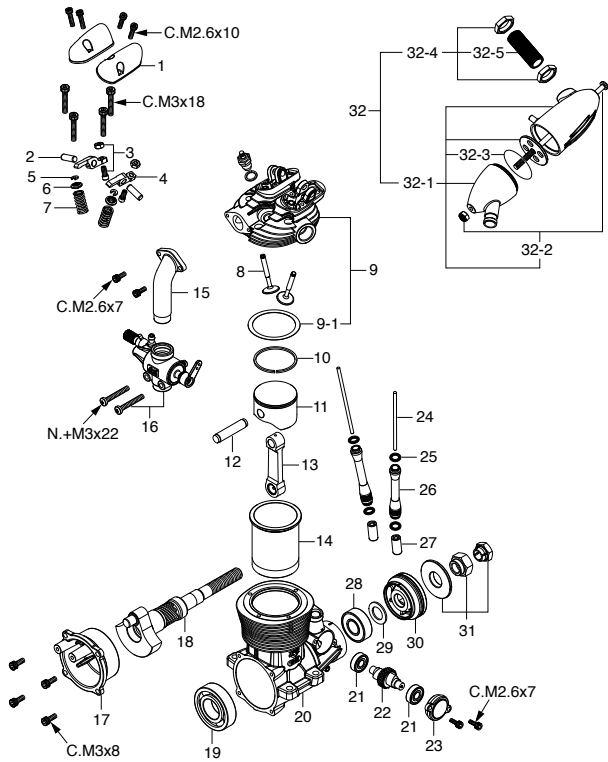

* Type of screw
C...Cap Screw B...Binding Screw M...Oval Fillister-Head Screw
F...Flat Head Screw T...Tapping Screw N...Round Head Screw S...Set Screw

CAP SCREW SETS (10pcs./sets)

Code No.	Size	Pcs. used in an engine
79871020	M2.6x7	Cam Cover Retaining Screw (2pcs.) Intake Manifold Retaining Screw (2pcs.)
79871030	M2.6x10	Rocker Cover Retaining Screw (4pcs.)
79871110	M3x8	Cover Plate Retaining Screw (4pcs.)
79871180	M3x18	Cylinder Head Retaining Screw (4pcs.)

No.	Code No.	Description
1	25581900	Needle Valve Assembly 40A,60U,70D
1-1	22681980	Needle Assembly 20D,20F,20G,21G,40B,70D
1-2	24981837	"O" Ring (2pcs.)
1-3	26381501	Set Screw
1-4	27381940	Needle Valve Holder Assembly 20C,60U,70D,7H
1-5	26711305	Ratchet Spring No.4
2	45984100	Carburetor Body (60P) FS91S2
3	22681953	Fuel Inlet (No.1)
4	46115000	Carburetor Rubber Gasket (1pc.) (S-11.2)
5	45581820	Rotor Guide Screw 20C,60MC,70D
6	45582300	Mixture Control Valve Assembly 70N,60F
6-1	46066319	"O" Ring (L) (2pcs.) (P-3)
6-2	24881824	"O" Ring (S) (2pcs.) (7B)
7	40981200	Carburetor Rotor (60PA) FS-95V
8	22081408	Throttle Lever Assembly No.5
8-1	22081313	Throttle Lever Retaining Screw 1A-3A
9	45581700	Carburetor Retaining Screw (2pcs.) FS70S-120S

No.	Code No.	Description
1	47104200	Rocker Cover (1pc.) FR7-420
2	40964000	Rocker Arm Shaft (1pc.) FS-95V
3	44561200	Tappet Adjusting Screw (1pair) FS200S,GF30
4	40961110	Rocker Arm (1pc.) FS-95V
5	46160400	Valve Spring Retainer (2pcs.) FS,FT,FR,IL
6	40960300	Valve Spring Seat (1pc.) FS-95V
7	45960210	Valve Spring (1pc.) FS70S2,91S2,70U
8	40960100	Valve (1pc.) FS-95V
9	40904100	Cylinder Head (W/Gasket) FS-95V
9-1	40914000	Cylinder Head Gasket (1pc.) FS-95V
10	40903400	Piston Ring FS-95V
11	40903200	Piston FS-95V
12	40906000	Piston Pin FS-95V
13	40905000	Connecting Rod FS-95V
14	40903100	Cylinder Liner FS-95V
15	40969400	Intake Manifold FS-95V
16	40981000	Carburetor Complete (Type 60PA) FS-95V
17	40907000	Cover Plate FS-95V
18	40902000	Crankshaft FS-95V
19	45630000	Crankshaft Ball Bearing (Rear) FSα-81,FS70S,S2
20	40901000	Crankcase FS-95V
21	45231100	Camshaft Ball Bearing (1pc.) FS40-120S
22	45962000	Camshaft FSα-81,FS70S,91S
23	40901100	Cam Cover FS-95V
24	40904160	Push Rod (2pcs.) FS-95V
25	45566310	Push Rod Cover "O" Ring (2pcs.) (S-5)
26	40966100	Push Rod Cover (1pc.) FS-95V
27	45564000	Cam Follower (2pcs.) FS70S-120S,FT,FF
28	26731010	Crankshaft Ball Bearing (Front) 120AX

No.	Code No.	Description
29	46120000	Thrust Washer 91FX,SX-H,SZ,FT160,FF
30	40908000	Drive Hub FS-95V
31	45910100	Lock Nut Set FS70S2,91S,91FX
32	40925000	F-5050 Silencer Assembly FS-95V
32-1	40925100	Silencer Body F-5050 FS-95V
32-2	40925400	Assembly Screw F-5050
32-3	44925310	Silencer Gasket (1pc.) (S-25)
32-4	40926000	Exhaust Header Pipe Assembly F-5050 FS-95V
32-5	45626030	Exhaust Header Pipe Nut M11 (1pc.) FS70S-91S2
	71615009	Glow Plug Type F