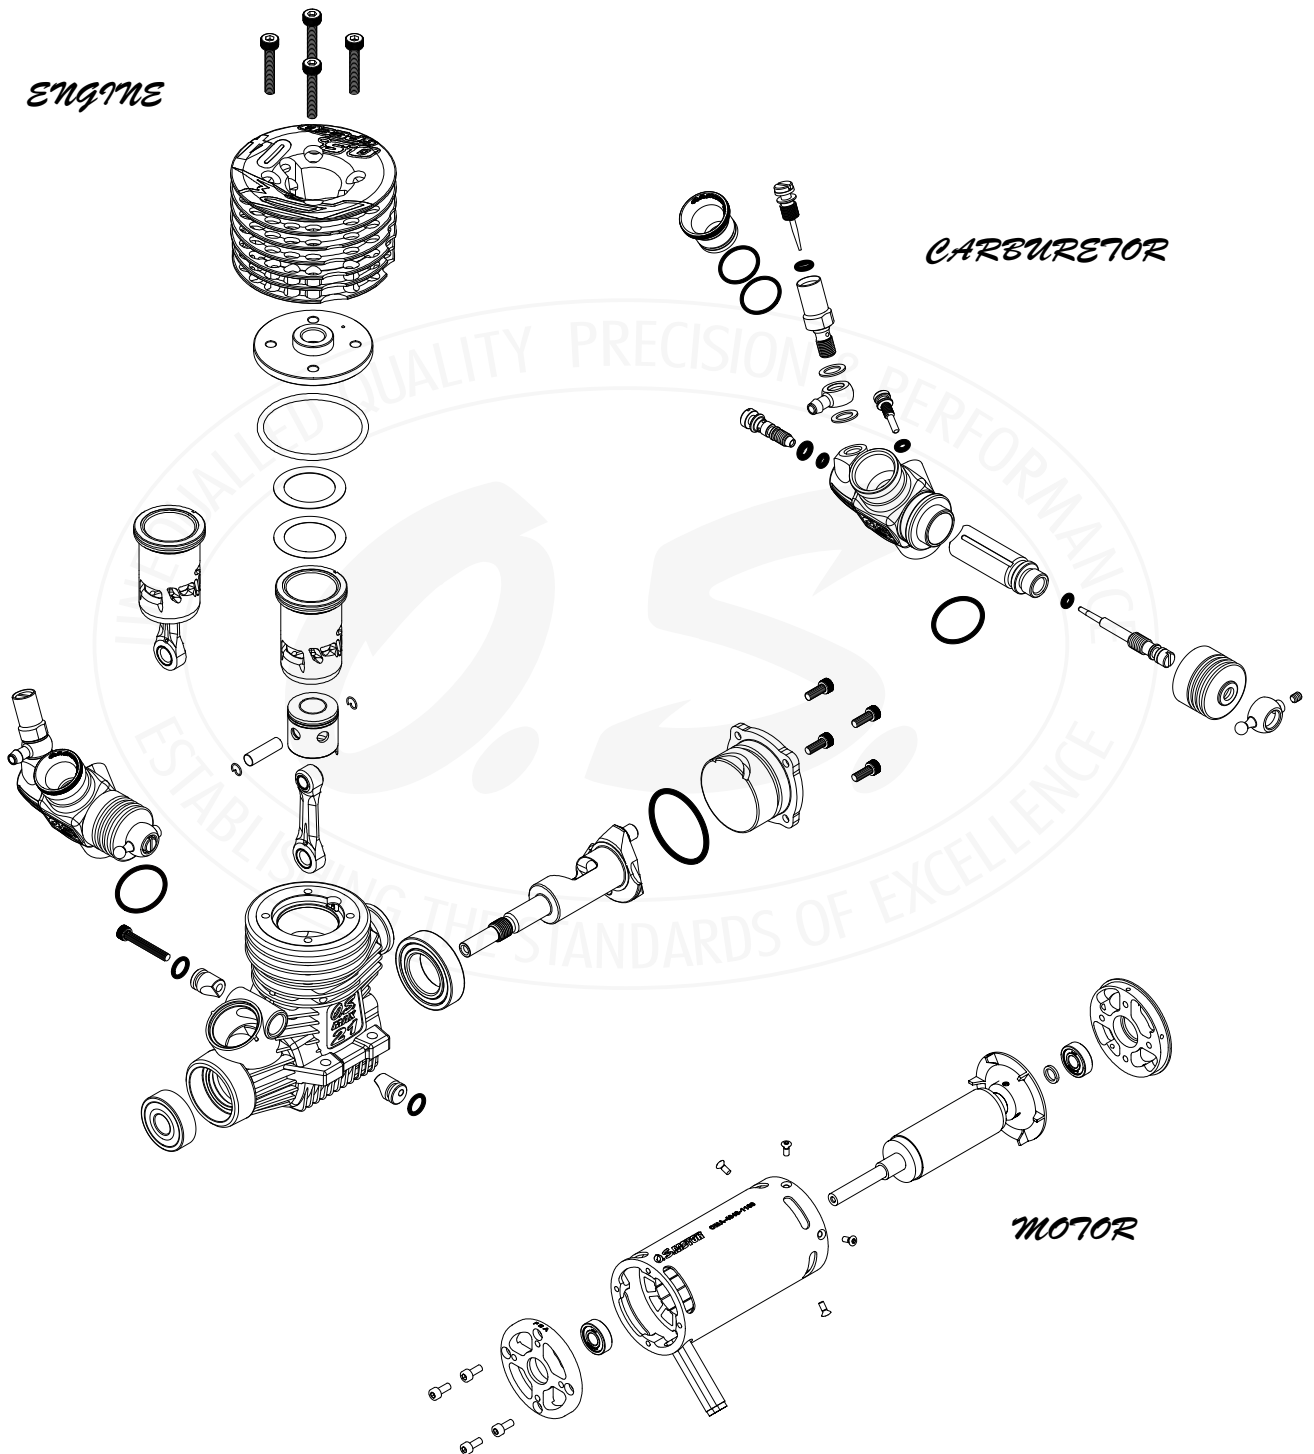

2019 EXPLODED VIEWS WITH CODE NUMBERS LIST

* Type of screw
 C...Cap Screw B...Binding Screw M...Oval Fillister-Head Screw
 F...Flat Head Screw T...Tapping Screw N...Round Head Screw S...Set Screw

CAP SCREW SETS (10pcs./sets)

Code No.	Size	Pcs. used in an engine
79871020	M2.6x7	Cam Cover Retaining Screw (2pcs.) Intake Manifold Retaining Screw (2pcs.)
79871030	M2.6x10	Rocker Cover Retaining Screw (4pcs.)
79871110	M3x8	Cover Plate Retaining Screw (4pcs.)
79871180	M3x18	Cylinder Head Retaining Screw (4pcs.)

No.	Code No.	Description
1	25581900	Needle Valve Assembly 40A,60U,70D
1-1	22681980	Needle Assembly 20D,20F,20G,21G,40B,70D
1-2	24981837	"O" Ring (2pcs.)
1-3	26381501	Set Screw
1-4	27381940	Needle Valve Holder Assembly 20C,60U,70D,7H
1-5	26711305	Ratchet Spring No.4
2	45984100	Carburetor Body (60P) FS91S2
3	22681953	Fuel Inlet (No.1)
4	46115000	Carburetor Rubber Gasket (1pc.) (S-11.2)
5	45581820	Rotor Guide Screw 20C,60MC,70D
6	45582300	Mixture Control Valve Assembly 70N,60F
6-1	46066319	"O" Ring (L) (2pcs.) (P-3)
6-2	24881824	"O" Ring (S) (2pcs.) (7B)
7	40981200	Carburetor Rotor (60PA) FS-95V
8	22081408	Throttle Lever Assembly No.5
8-1	22081313	Throttle Lever Retaining Screw 1A-3A
9	45581700	Carburetor Retaining Screw (2pcs.) FS70S-120S