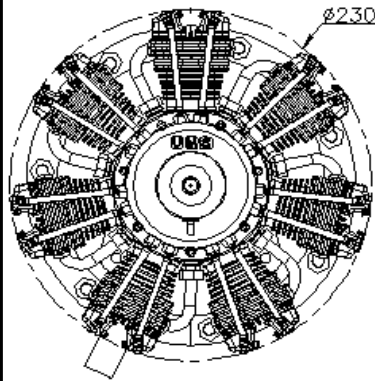

## 7-77CC RADIAL ENGINE SPECIFICATION

### 7-77CC SPECIFICATION

TYPE	GLOW
CYLINDER	7 (ABC TYPE)
CAPACITY	77CC
BORE	23.7MM
STROKE	25MM
POWER	4.8 HP
RPM RANGE	1000-6000
WEIGHT	2800g incl.(silencer)
ENGINE DIAMETER	230 MM
ENGINE LENGTH	170MM
PROPELLER RECOMMENDED	24X8,24X10,24X12
MUFFLER TYPE	COLLECTOR RING
PLUG TYPE	2&4 CYCLE SUPER GLOW PLUG
CARBURETOR	UMS CARBURETOR