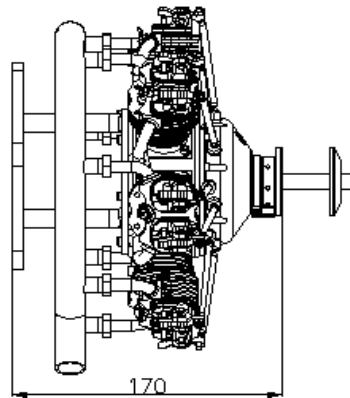

## 7-77CC RADIAL ENGINE SPECIFICATION

### 7-77CC SPECIFICATION

TYPE	GLOW
CYLINDER	7 (ABC TYPE)
CAPACITY	77CC
BORE	23.7MM
STROKE	25MM
POWER	4.8 HP
RPM RANGE	1000-6000
WEIGHT	2800g incl.(silencer)
ENGINE DIAMETER	230 MM
ENGINE LENGTH	170MM
PROPELLER RECOMMENDED	24X8,24X10,24X12
MUFFLER TYPE	COLLECTOR RING
PLUG TYPE	2&4 CYCLE SUPER GLOW PLUG
CARBURETOR	UMS CARBURETOR