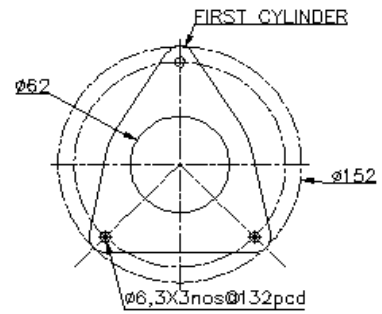

## 7-77CC RADIAL ENGINE SPECIFICATION

### 7-77CC SPECIFICATION

TYPE	GLOW
CYLINDER	7 (ABC TYPE)
CAPACITY	77CC
BORE	23.7MM
STROKE	25MM
POWER	4.8 HP
RPM RANGE	1000-6000
WEIGHT	2800g incl.(silencer)
ENGINE DIAMETER	230 MM
ENGINE LENGTH	170MM
PROPELLER RECOMMENDED	24X8,24X10,24X12
MUFFLER TYPE	COLLECTOR RING
PLUG TYPE	2&4 CYCLE SUPER GLOW PLUG
CARBURETOR	UMS CARBURETOR