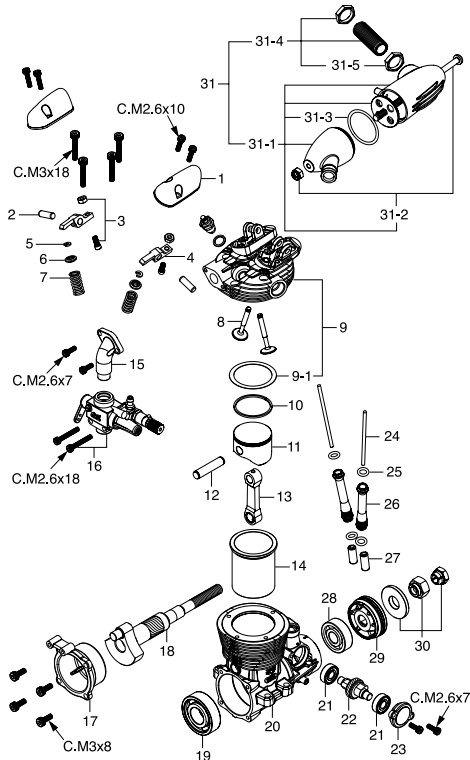

### CAP SCREW SETS (10pcs./sets)

Code No.	Size	Pcs. used in an engine
79871020	M2.6x7	Cam Cover Retaining Screw (2pcs.) Intake Manifold Retaining Screw (2pcs.)
79871030	M2.6x10	Rocker Cover Retaining Screw (4pcs.)
79871110	M3x8	Cover Plate Retaining Screw (4pcs.)
79871180	M3x18	Cylinder Head Retaining Screw (4pcs.)

No.	Code No.	Description
1	22081408	Throttle Lever Assembly (No.5)
1-1	22081313	Throttle Lever Retaining Screw 1A-3A
2	40681200	Carburetor Rotor (61T) FS-62V
3	44681600	Mixture Control Valve Assembly (40NA) FS $\alpha$ -56
3-1	46066319	"O" Ring (L) (2pcs.)
3-2	24881824	"O" Ring (S) (2pcs.) 7B
4	21285220	Rotor Guide Screw 10C,10F,60U
5	40681100	Carburetor Body (61T) FS-62V
6	45115000	Carburetor Rubber Gasket (1pc.) FS52S,FR
7	22681953	Fuel Inlet (No.1)
8	27381940	Needle Valve Holder Assembly 20C,60U,70D,7H
8-1	26711305	Ratchet Spring No.4
9	44881970	Needle Assembly (60RA) FS $\alpha$ -81
9-1	24981837	"O" Ring (2pcs.)
9-2	26381501	Set Screw
10	79871055	Carburetor Retaining Screw (10pcs.)