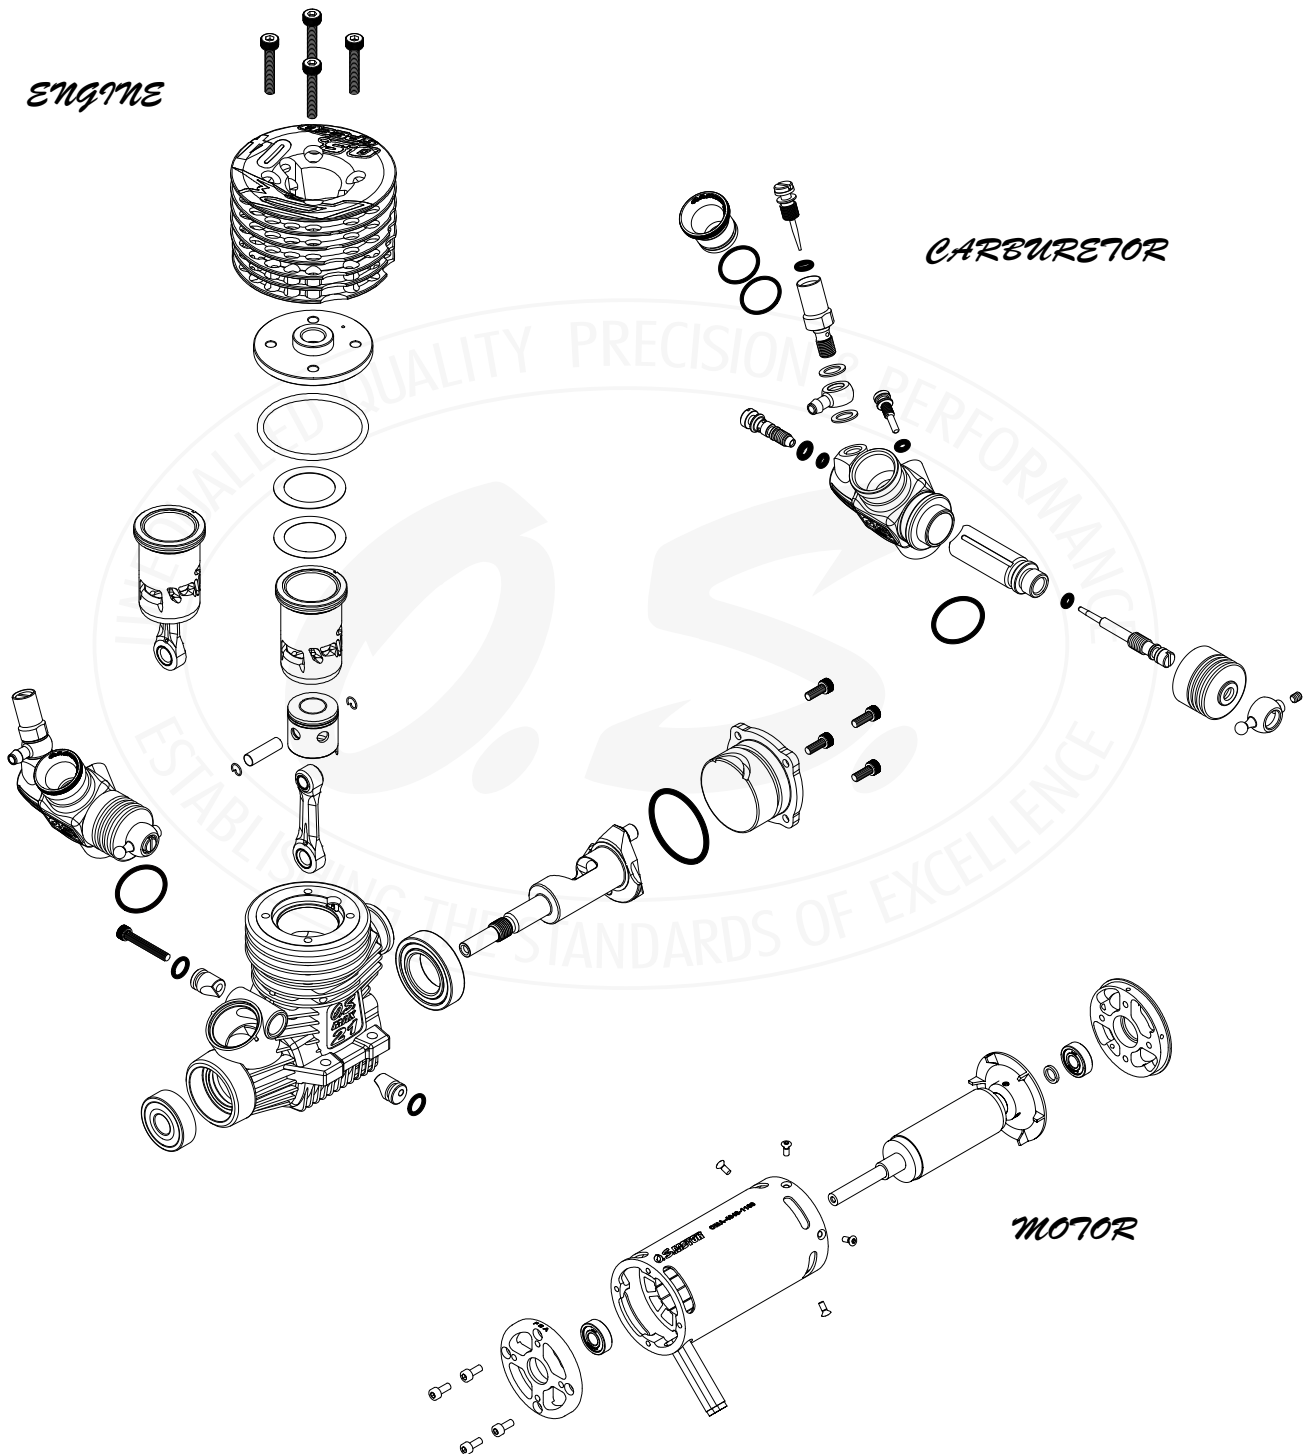

# 2019 EXPLODED VIEWS WITH CODE NUMBERS LIST

\*Type of screw

C...Cap Screw B...Binding Screw M...Oval Fillister-Head Screw  
F...Flat Head Screw T...Tapping Screw N...Round Head Screw S...Set Screw

### CAP SCREW SETS (10pcs./sets)

Code No.	Size	Pcs. used in an engine
79871020	M2.6x7	Cam Cover Retaining Screw (2pcs.) Intake Manifold Retaining Screw (2pcs.)
79871030	M2.6x10	Rocker Cover Retaining Screw (4pcs.)
79871110	M3x8	Cover Plate Retaining Screw (4pcs.)
79871180	M3x18	Cylinder Head Retaining Screw (4pcs.)

No.	Code No.	Description
1	22081408	Throttle Lever Assembly (No.5)
1-1	22081313	Throttle Lever Retaining Screw 1A-3A
2	40681200	Carburetor Rotor (61T) FS-62V
3	44681600	Mixture Control Valve Assembly (40NA) FS $\alpha$ -56
3-1	46066319	"O" Ring (L) (2pcs.)
3-2	24881824	"O" Ring (S) (2pcs.) 7B
4	21285220	Rotor Guide Screw 10C,10F,60U
5	40681100	Carburetor Body (61T) FS-62V
6	45115000	Carburetor Rubber Gasket (1pc.) FS52S,FR
7	22681953	Fuel Inlet (No.1)
8	27381940	Needle Valve Holder Assembly 20C,60U,70D,7H
8-1	26711305	Ratchet Spring No.4
9	44881970	Needle Assembly (60RA) FS $\alpha$ -81
9-1	24981837	"O" Ring (2pcs.)
9-2	26381501	Set Screw
10	79871055	Carburetor Retaining Screw (10pcs.)