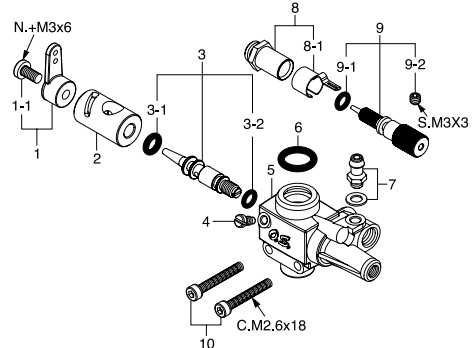

### CAP SCREW SETS (10pcs./sets)

Code No.	Size	Pcs. used in an engine
79871020	M2.6x7	Cam Cover Retaining Screw (2pcs.) Intake Manifold Retaining Screw (2pcs.)
79871030	M2.6x10	Rocker Cover Retaining Screw (4pcs.)
79871110	M3x8	Cover Plate Retaining Screw (4pcs.)
79871180	M3x18	Cylinder Head Retaining Screw (4pcs.)

No.	Code No.	Description
1	22081408	Throttle Lever Assembly (No.5)
1-1	22081313	Throttle Lever Retaining Screw 1A-3A
2	40681200	Carburetor Rotor (61T) FS-62V
3	44681600	Mixture Control Valve Assembly (40NA) FS $\alpha$ -56
3-1	46066319	"O" Ring (L) (2pcs.)
3-2	24881824	"O" Ring (S) (2pcs.) 7B
4	21285220	Rotor Guide Screw 10C,10F,60U
5	40681100	Carburetor Body (61T) FS-62V
6	45115000	Carburetor Rubber Gasket (1pc.) FS52S,FR
7	22681953	Fuel Inlet (No.1)
8	27381940	Needle Valve Holder Assembly 20C,60U,70D,7H
8-1	26711305	Ratchet Spring No.4
9	44881970	Needle Assembly (60RA) FS $\alpha$ -81
9-1	24981837	"O" Ring (2pcs.)
9-2	26381501	Set Screw
10	79871055	Carburetor Retaining Screw (10pcs.)