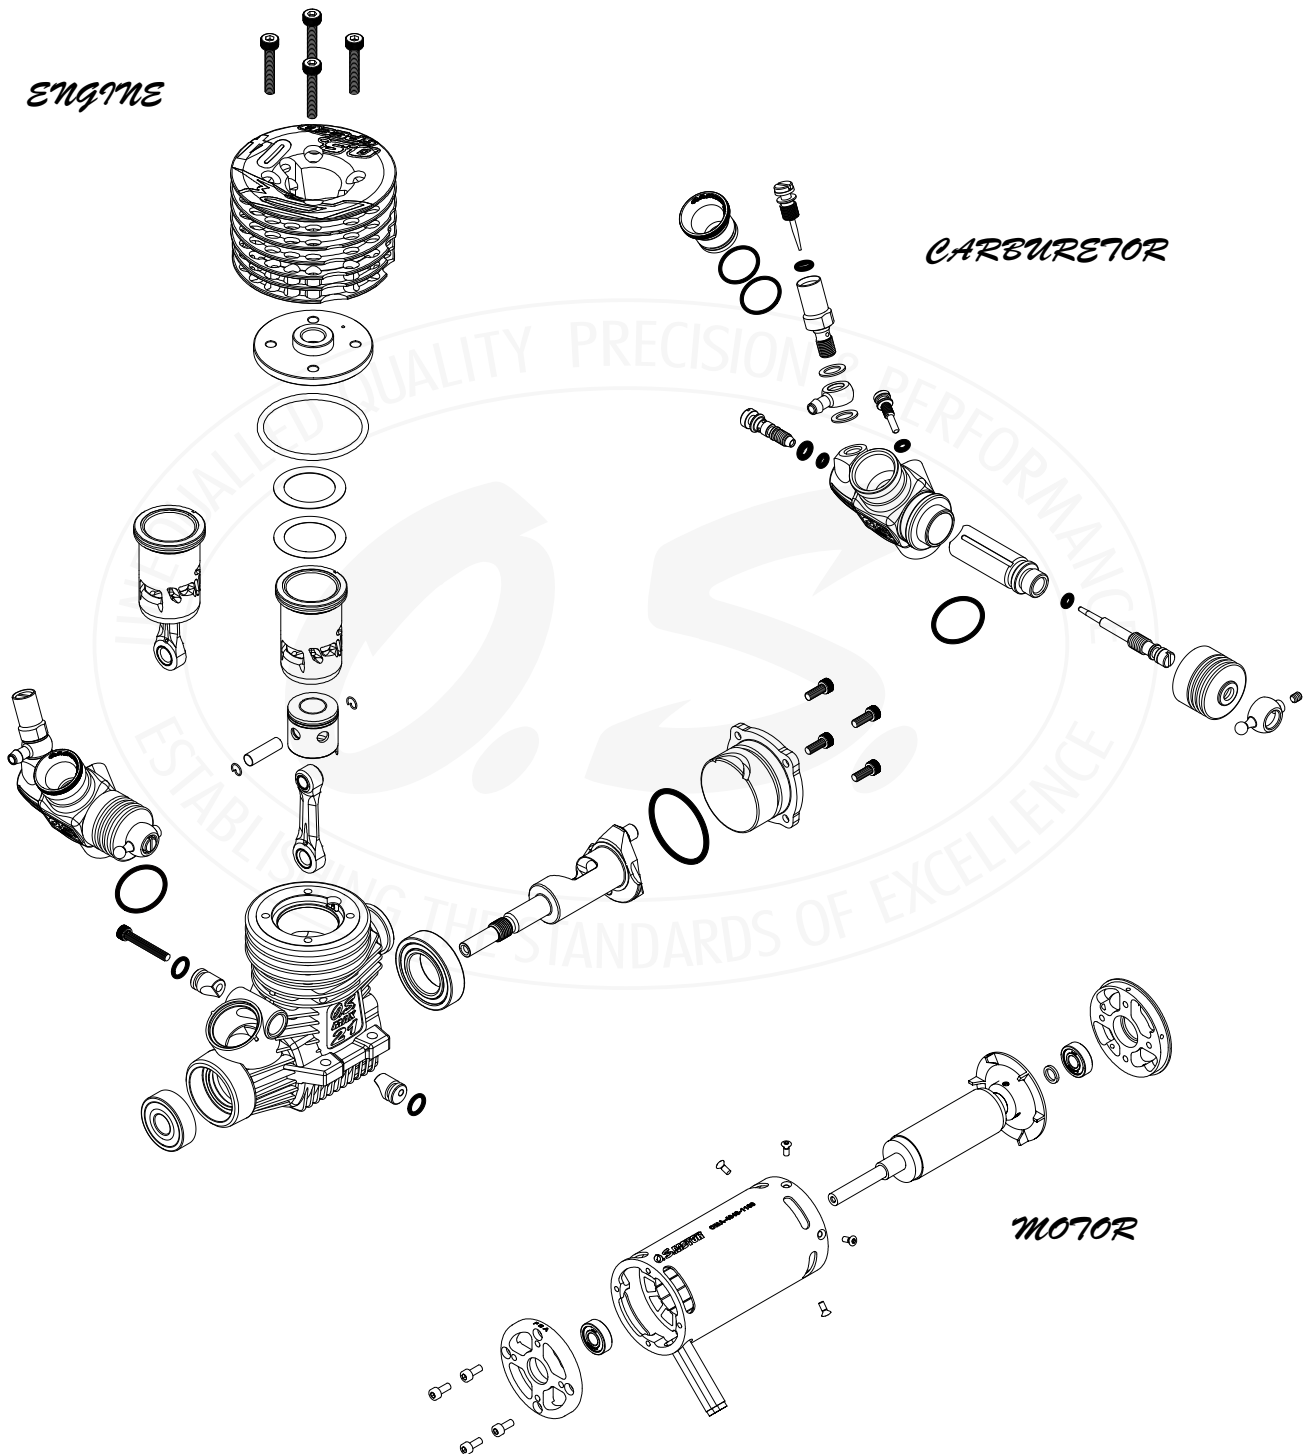

2019 EXPLODED VIEWS WITH CODE NUMBERS LIST

W/O Silencer (38608)

W/Silencer (38600)

*Type of screw

C...Cap Screw B...Binding Screw M...Oval Fillister-Head Screw

F...Flat Head Screw T...Tapping Screw N...Round Head Screw S...Set Screw

CAP SCREW SETS (10pcs./sets)

Code No.	Size	Pcs. used in an engine
79871415	M4x15	Cylinder Block Retaining Screw (4pcs.)
79871520	M5x20	Rear Housing Retaining Screw (4pcs.)
79871560	M5x60	Carburetor & Reed valve Retaining Screw (2pcs.)

No.	Code No.	Description
1	28603100	Cylinder Block GT60
2	28603400	Piston Ring GT60
3	28603200	Piston GT60
4	29706000	Piston Pin GT55,60
5	29717000	Piston Pin Retainer GT55,60
6	28605000	Connecting Rod GT60
7	28614000	Cylinder Gasket GT60
8	28602100	Pilot Shaft GT60
9	28608000	Drive Spacer GT60
9-1	29708100	Taper Collet GT55,60
9-2	29708200	Parallel Key GT55,60
10	29730000	Ball Bearing (F) GT55,60
11	28601600	Front Housing GT60
12	74002320	Rotation Sensor GT33,22,60,GF30
12-1	74002321	Rotation Sensor Retaining Screw Set (2pcs.) GT33,22,60
13	28631000	Ball Bearing (R) GT60
14	28602000	Crankshaft GT60
15	28602200	Crank Pin Stop Screw GT60
16	28614100	Case Gasket GT60
17	28601800	Rear Housing GT60
18	28615100	Carburetor & Reed Valve Gasket Set (1piece each) GT60
19	28616000	Reed Valve Assembly GT60

No.	Code No.	Description
20	28681000	Carburetor Complete (HAD313) GT60
20-1	22081408	Throttle Valve Lever (No.5)
20-2	29781350	N4-40x5 Screw (1pc.)
	28625000	E-6020 Silencer GT60
	29714300	Exhaust Gasket GT55,60
	79871550	Cap Screw M5x50 (10pcs./set)
	29709000	Propeller Washer GT55,60
	79871545	Cap Screw M5x45 (10pcs./set)
	74002310	Ignition Module (IG-02) GT33,22,60
	71669010	Spark Plug CM-6 (Rcexl) GT15,22,33,55,60,GF40,GT15HZ,600