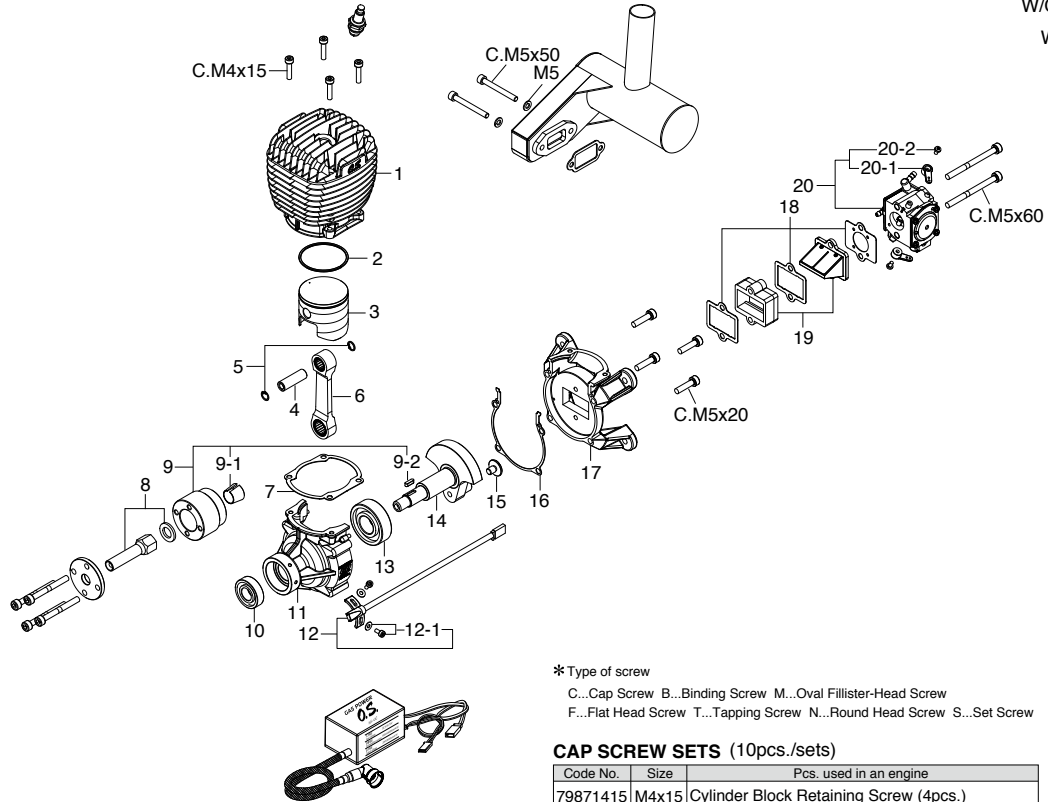

2019 EXPLODED VIEWS WITH CODE NUMBERS LIST

W/O Silencer (38608)

W/Silencer (38600)

*Type of screw

C...Cap Screw B...Binding Screw M...Oval Fillister-Head Screw

F...Flat Head Screw T...Tapping Screw N...Round Head Screw S...Set Screw

CAP SCREW SETS (10pcs./sets)

Code No.	Size	Pcs. used in an engine
79871415	M4x15	Cylinder Block Retaining Screw (4pcs.)
79871520	M5x20	Rear Housing Retaining Screw (4pcs.)
79871560	M5x60	Carburetor & Reed valve Retaining Screw (2pcs.)

No.	Code No.	Description
1	28603100	Cylinder Block GT60
2	28603400	Piston Ring GT60
3	28603200	Piston GT60
4	29706000	Piston Pin GT55,60
5	29717000	Piston Pin Retainer GT55,60
6	28605000	Connecting Rod GT60
7	28614000	Cylinder Gasket GT60
8	28602100	Pilot Shaft GT60
9	28608000	Drive Spacer GT60
9-1	29708100	Taper Collet GT55,60
9-2	29708200	Parallel Key GT55,60
10	29730000	Ball Bearing (F) GT55,60
11	28601600	Front Housing GT60
12	74002320	Rotation Sensor GT33,22,60,GF30
12-1	74002321	Rotation Sensor Retaining Screw Set (2pcs.) GT33,22,60
13	28631000	Ball Bearing (R) GT60
14	28602000	Crankshaft GT60
15	28602200	Crank Pin Stop Screw GT60
16	28614100	Case Gasket GT60
17	28601800	Rear Housing GT60
18	28615100	Carburetor & Reed Valve Gasket Set (1piece each) GT60
19	28616000	Reed Valve Assembly GT60

No.	Code No.	Description
20	28681000	Carburetor Complete (HAD313) GT60
20-1	22081408	Throttle Valve Lever (No.5)
20-2	29781350	N4-40x5 Screw (1pc.)
	28625000	E-6020 Silencer GT60
	29714300	Exhaust Gasket GT55,60
	79871550	Cap Screw M5x50 (10pcs./set)
	29709000	Propeller Washer GT55,60
	79871545	Cap Screw M5x45 (10pcs./set)
	74002310	Ignition Module (IG-02) GT33,22,60
	71669010	Spark Plug CM-6 (Rcexl) GT15,22,33,55,60,GF40,GT15HZ,600