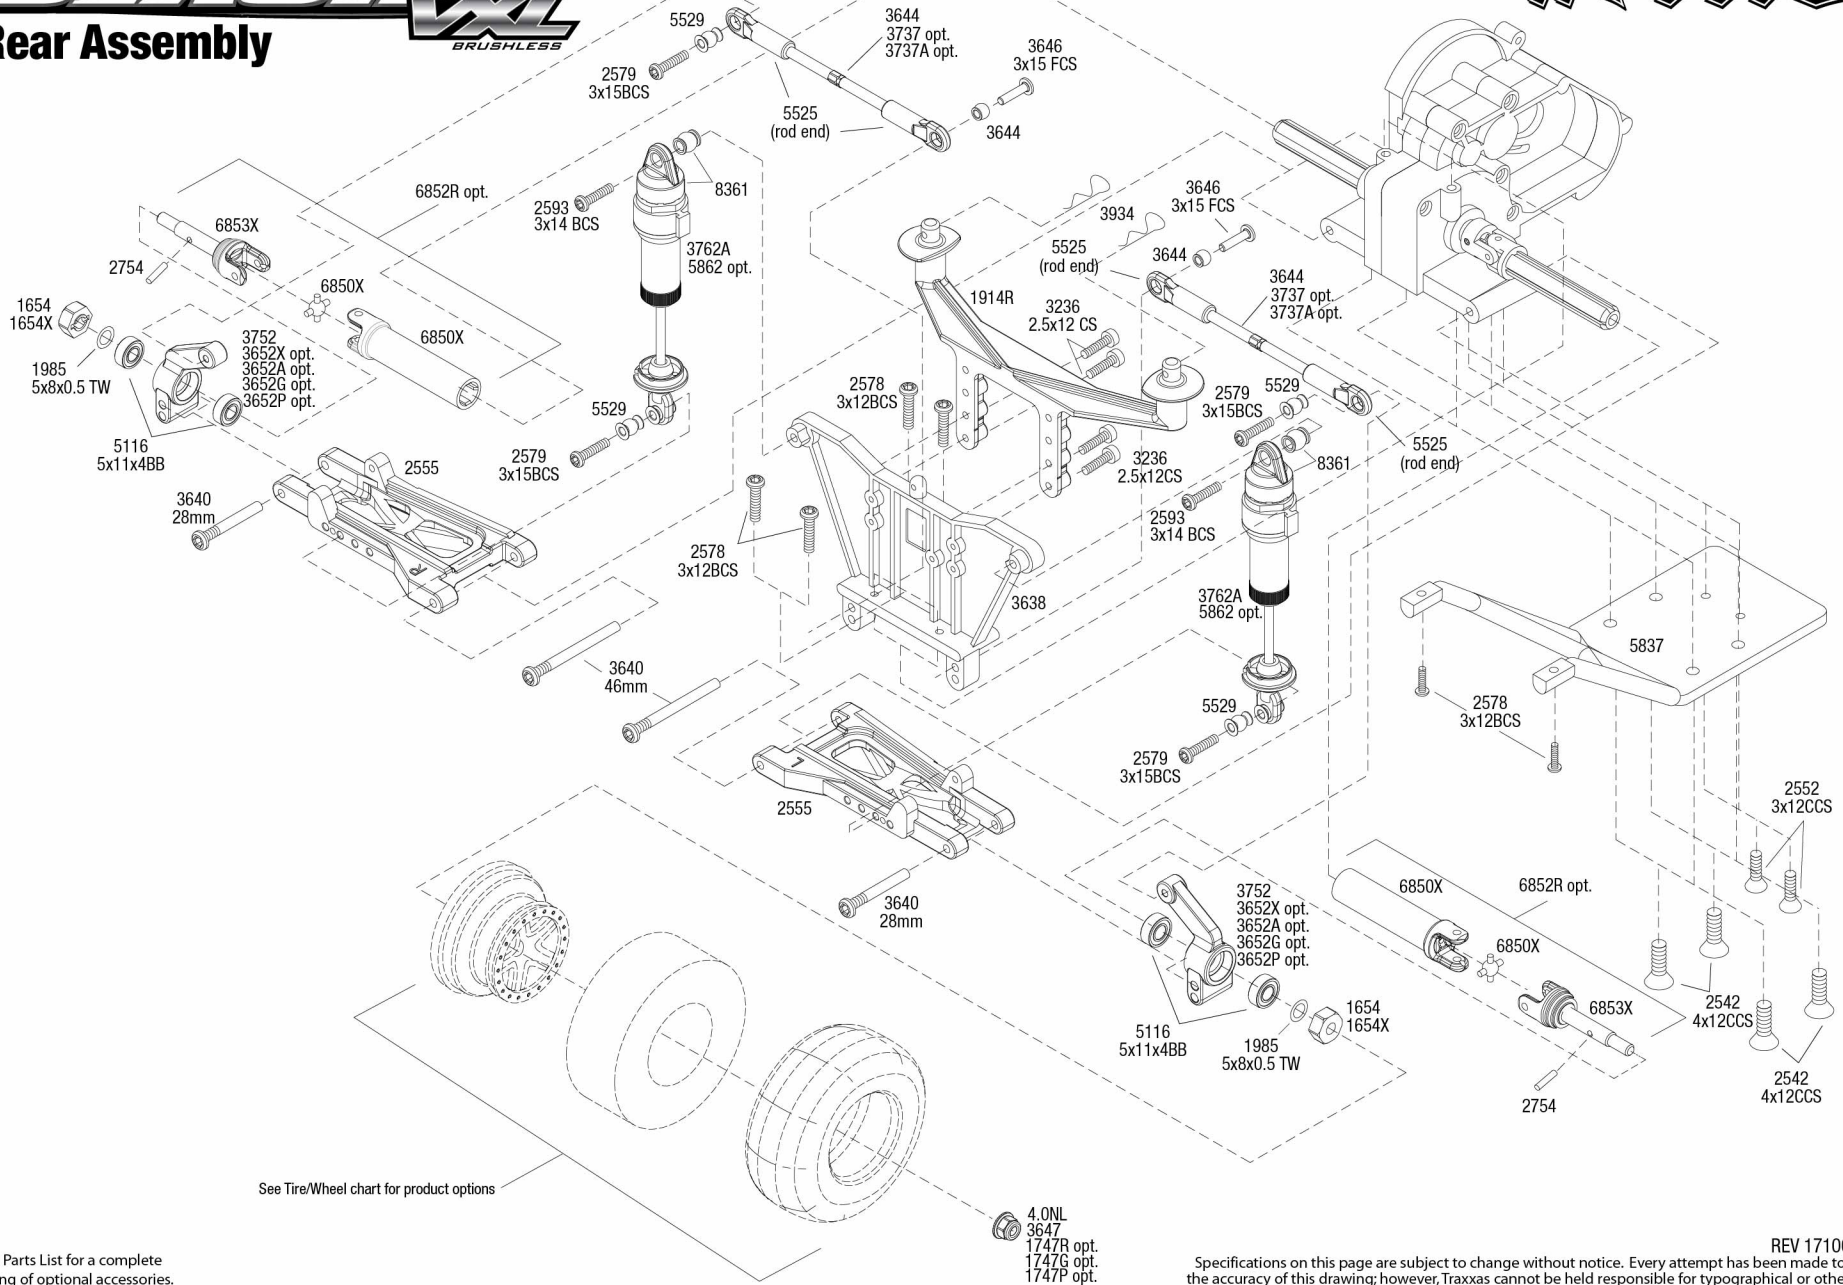

SLASH XL

Front Assembly

BRUSHLESS

See Tire/Wheel chart for product options

See Parts List for a complete listing of optional accessories.

Specifications on this page are subject to change without notice. Every attempt has been made to ensure the accuracy of this drawing; however, Traxxas cannot be held responsible for typographical or other errors.

REV 171005-R07

SLASH XL

Rear Assembly

BRUSHLESS

See Tire/Wheel chart for product options

See Parts List for a complete listing of optional accessories.

Specifications on this page are subject to change without notice. Every attempt has been made to ensure the accuracy of this drawing; however, Traxxas cannot be held responsible for typographical or other errors.