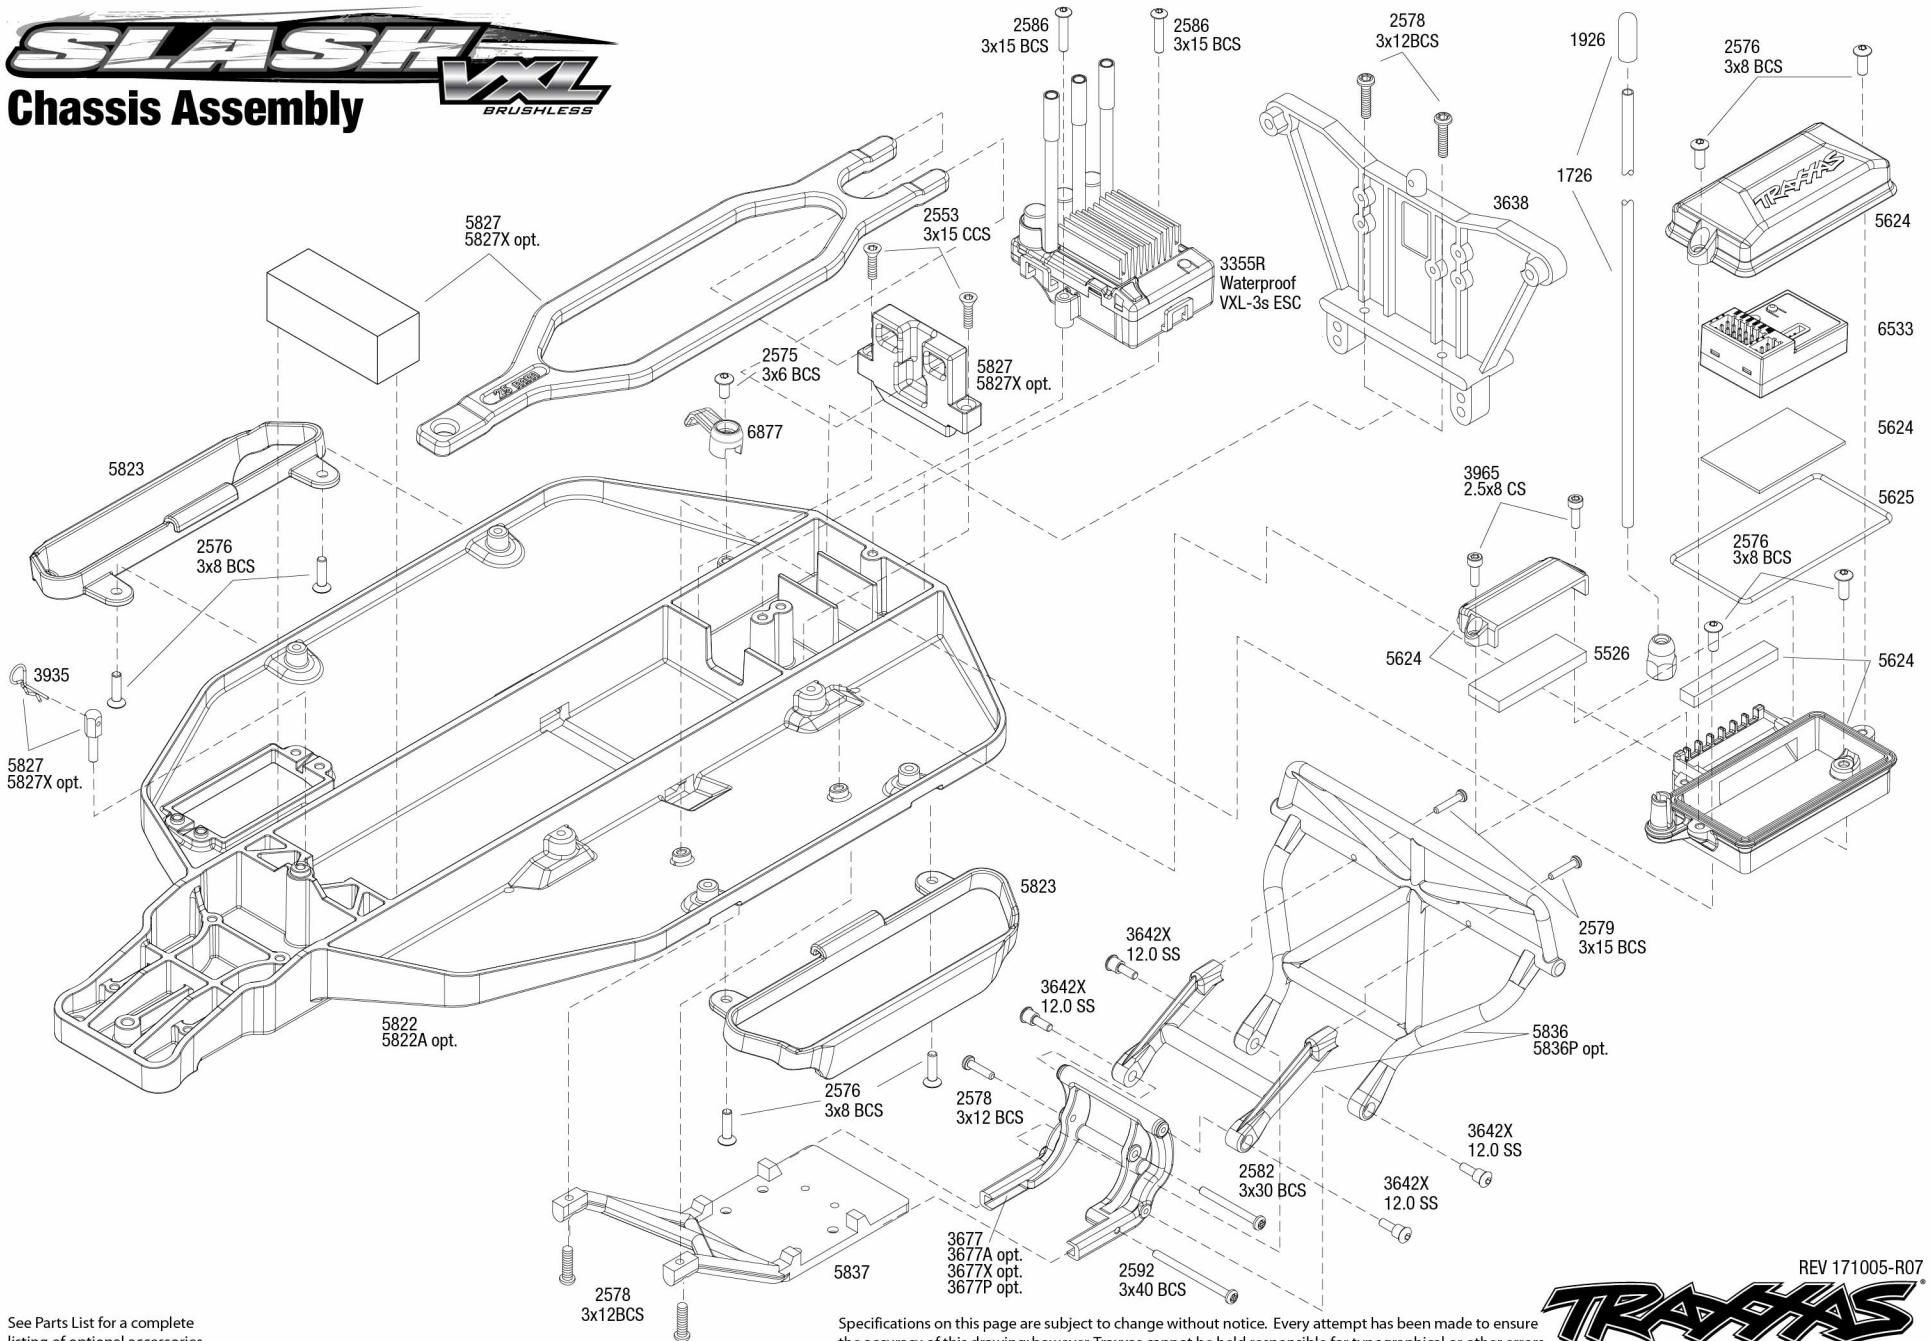

SLASH XL

Chassis Assembly

BRUSHLESS

See Parts List for a complete listing of optional accessories.

Specifications on this page are subject to change without notice. Every attempt has been made to ensure the accuracy of this drawing; however, Traxxas cannot be held responsible for typographical or other errors.

SLASH XL

Front Assembly

BRUSHLESS

See Tire/Wheel chart for product options

See Parts List for a complete listing of optional accessories.

Specifications on this page are subject to change without notice. Every attempt has been made to ensure the accuracy of this drawing; however, Traxxas cannot be held responsible for typographical or other errors.

REV 171005-R07

SLASH XL

Rear Assembly

BRUSHLESS

See Tire/Wheel chart for product options

See Parts List for a complete listing of optional accessories.

Specifications on this page are subject to change without notice. Every attempt has been made to ensure the accuracy of this drawing; however, Traxxas cannot be held responsible for typographical or other errors.