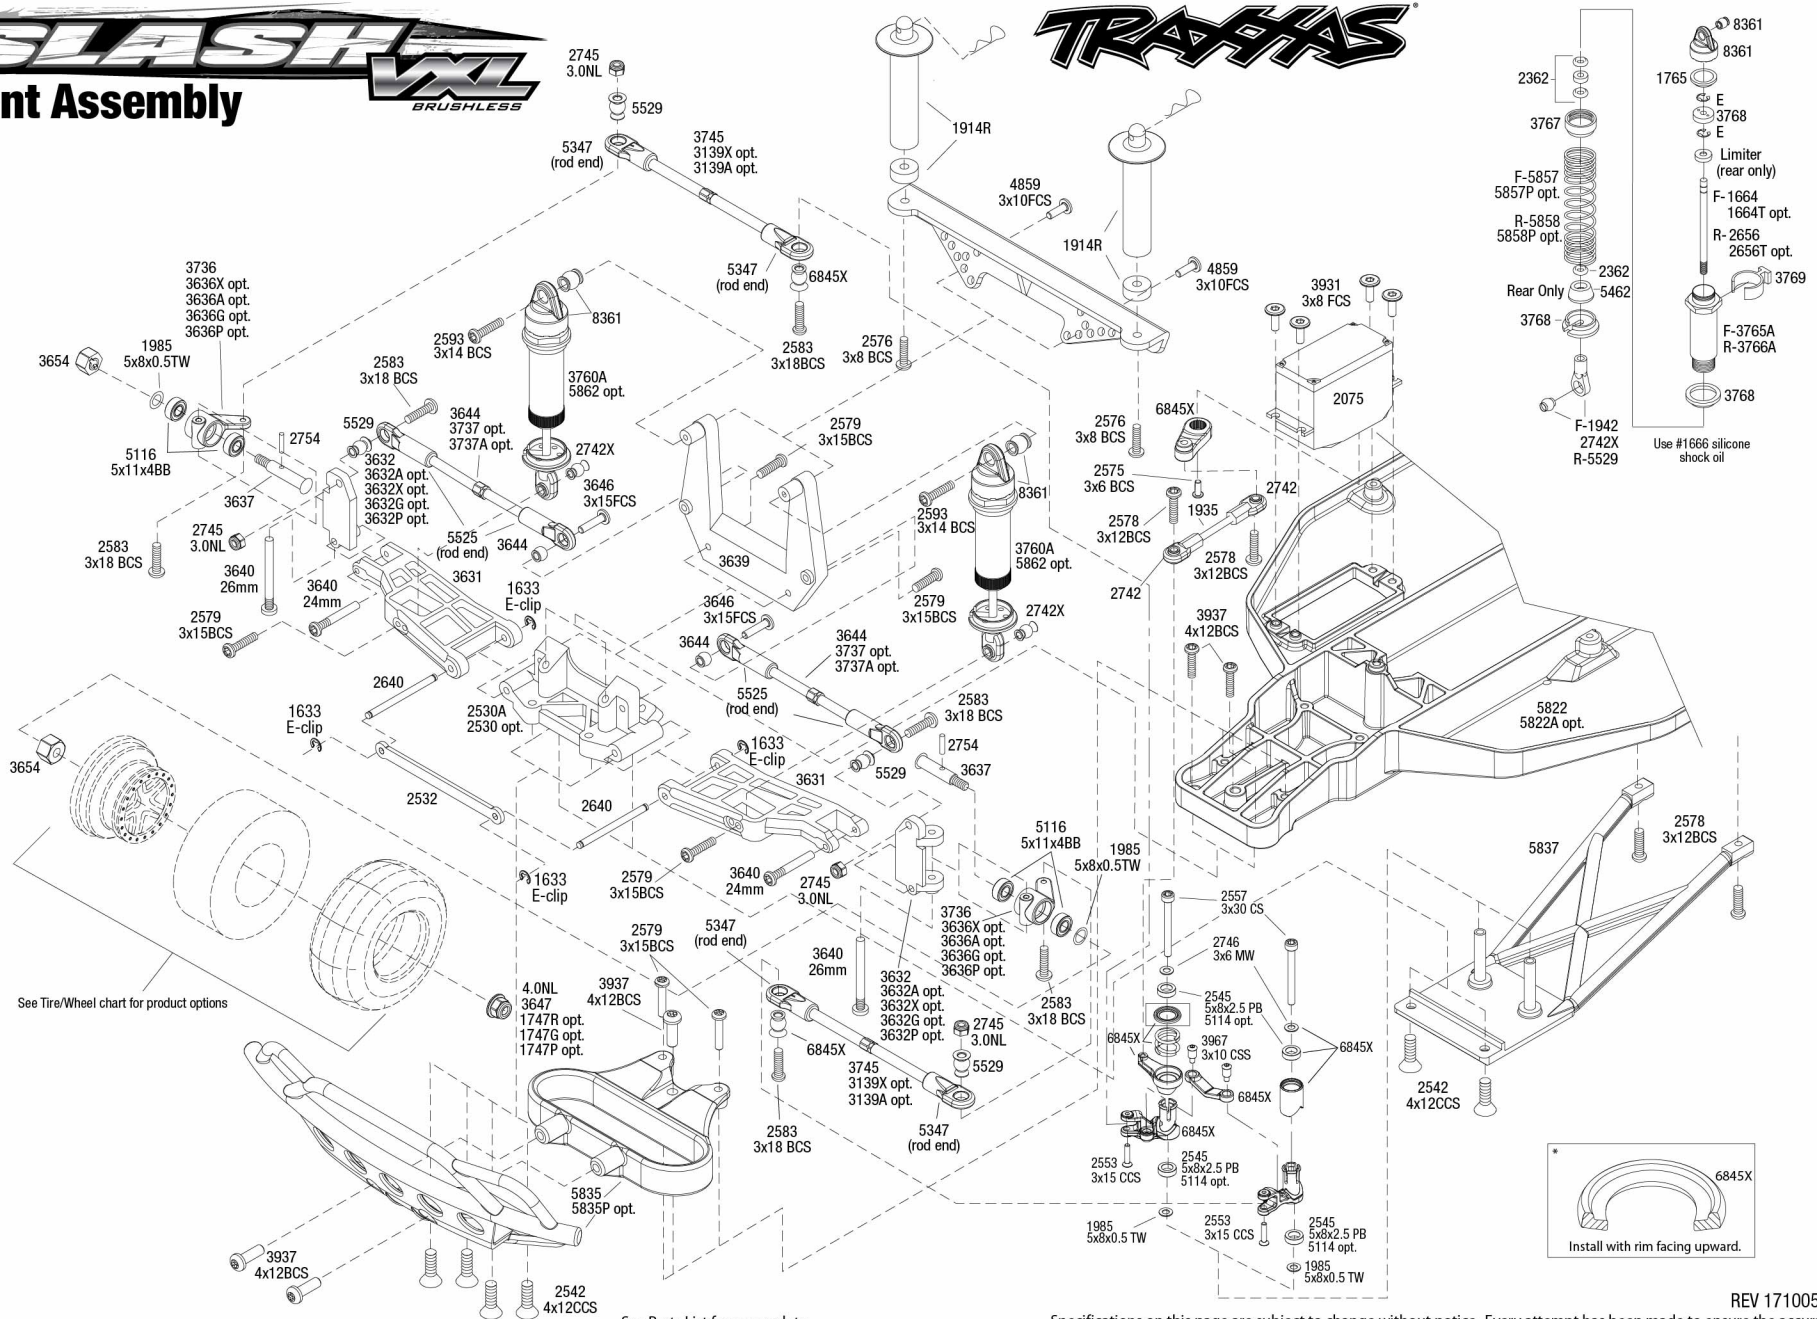

SLASH XL

Chassis Assembly

BRUSHLESS

See Parts List for a complete listing of optional accessories.

Specifications on this page are subject to change without notice. Every attempt has been made to ensure the accuracy of this drawing; however, Traxxas cannot be held responsible for typographical or other errors.

SLASH XL

Front Assembly

BRUSHLESS

See Tire/Wheel chart for product options

See Parts List for a complete listing of optional accessories.

Specifications on this page are subject to change without notice. Every attempt has been made to ensure the accuracy of this drawing; however, Traxxas cannot be held responsible for typographical or other errors.

REV 171005-R07

SLASH XL

Rear Assembly

BRUSHLESS

See Tire/Wheel chart for product options

See Parts List for a complete listing of optional accessories.

Specifications on this page are subject to change without notice. Every attempt has been made to ensure the accuracy of this drawing; however, Traxxas cannot be held responsible for typographical or other errors.