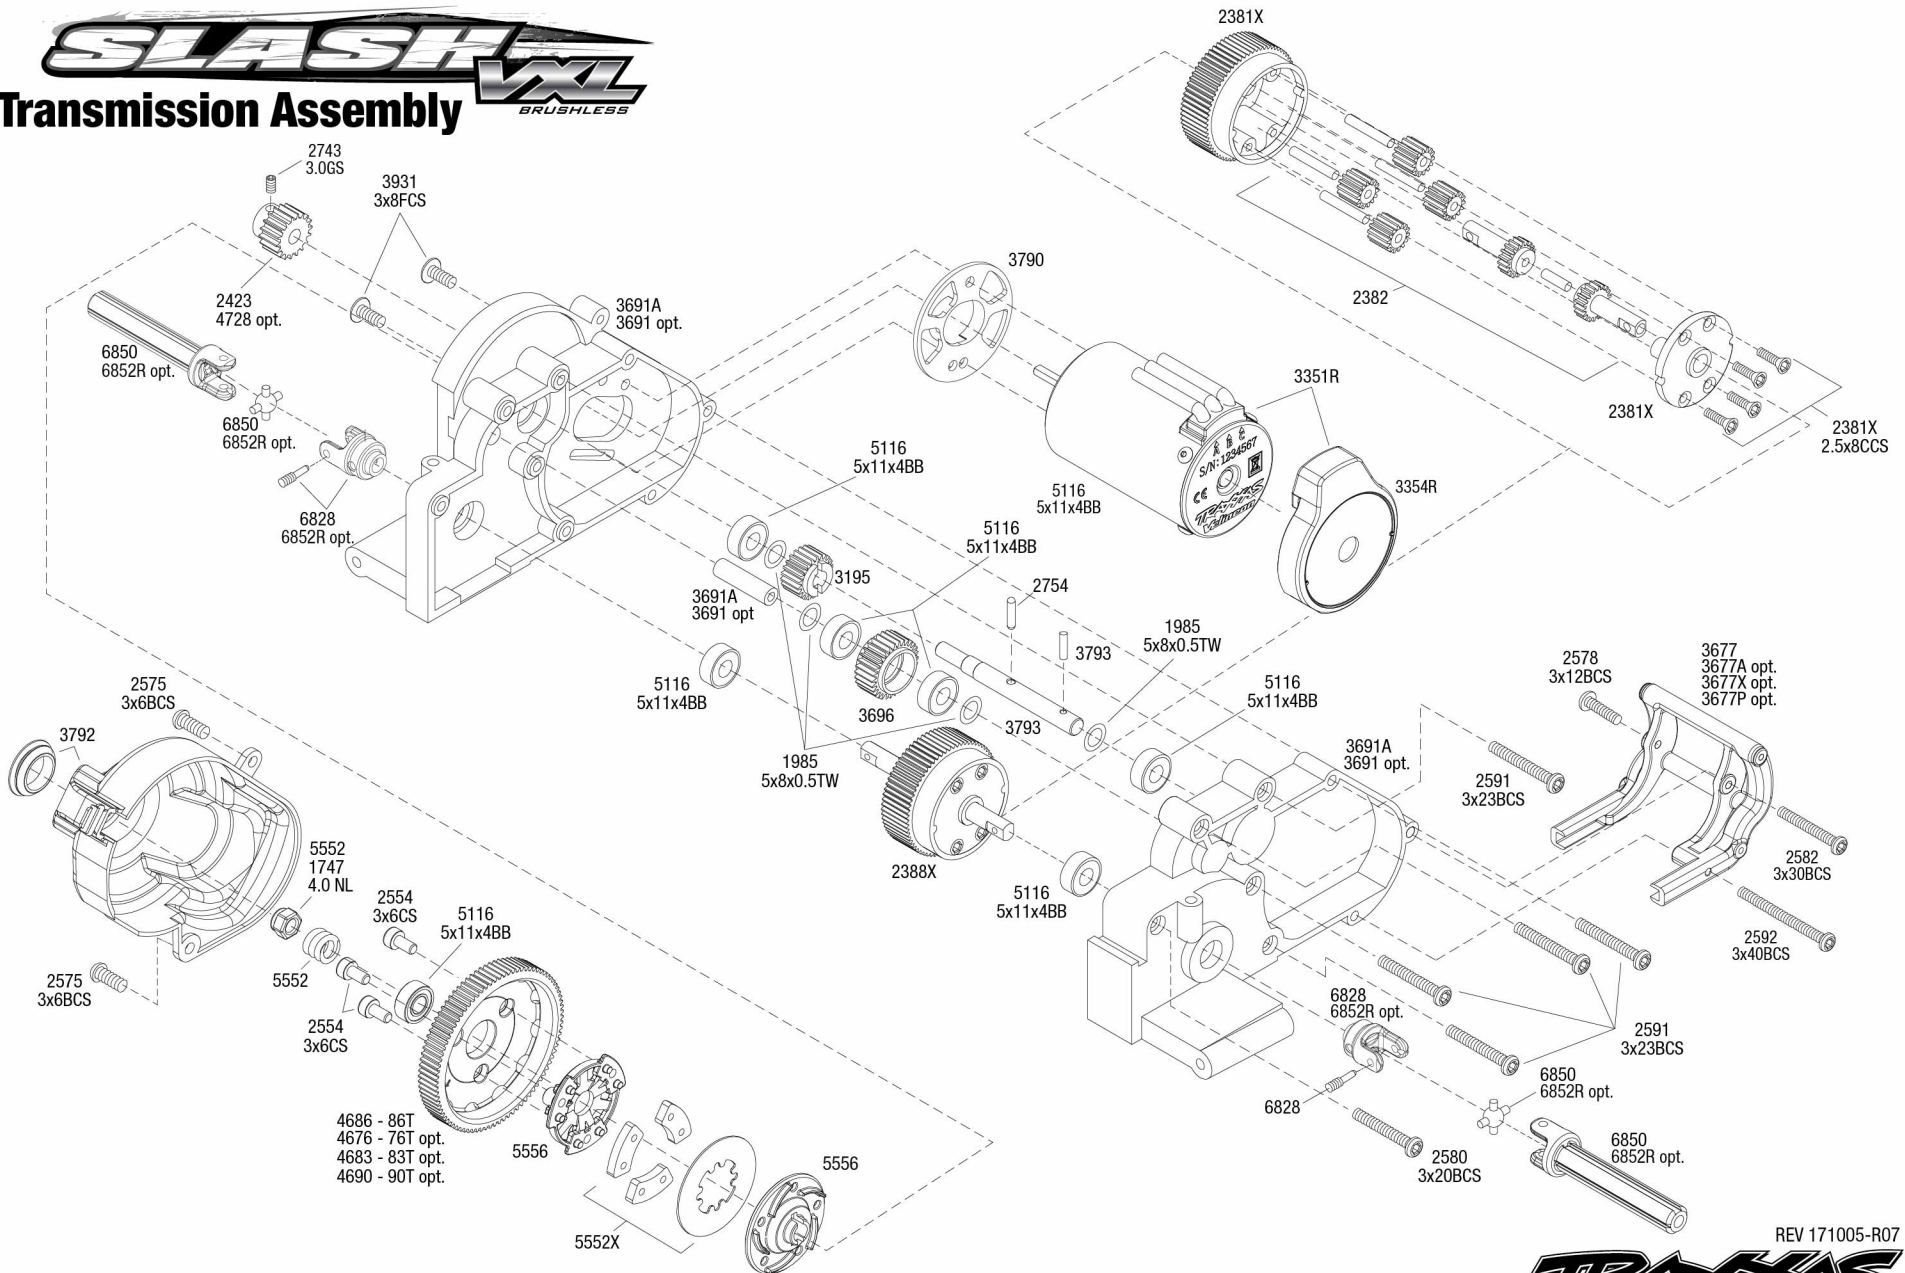

SLASH Transmission Assembly

BRUSHLESS

See Parts List for a complete listing of optional accessories.

Specifications on this page are subject to change without notice. Every attempt has been made to ensure the accuracy of this drawing; however, Traxxas cannot be held responsible for typographical or other errors.

REV 171005-R07
TRAXXAS