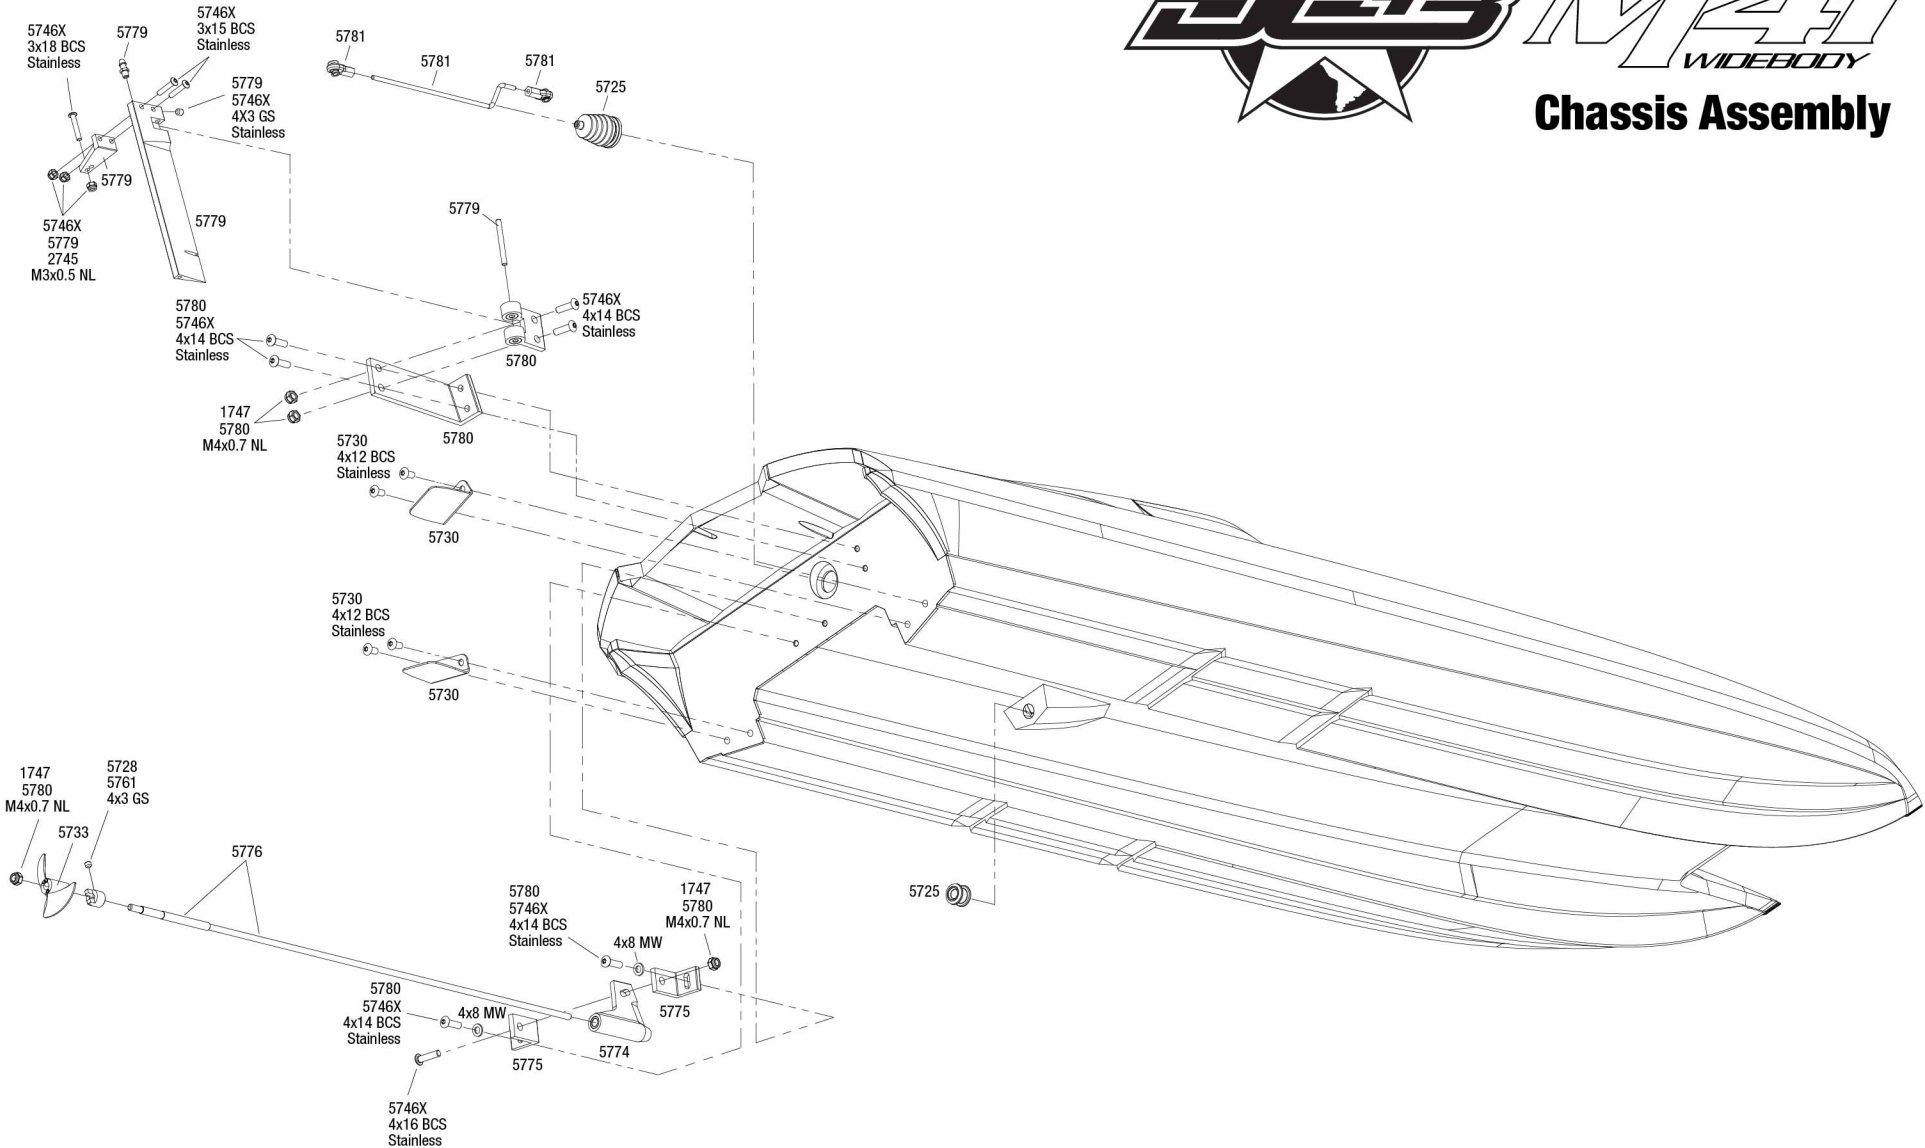

M41
WIDEBODY

Chassis Assembly

Specifications on this page are subject to change without notice. Every attempt has been made to ensure the accuracy of this drawing; however, Traxxas cannot be held responsible for typographical or other errors.

REV 180830-R04
See Parts List for a complete listing of optional accessories.

Front Assembly

REV 180830-R04
See Parts List for a complete listing of optional accessories.

Specifications on this page are subject to change without notice. Every attempt has been made to ensure the accuracy of this drawing; however, Traxxas cannot be held responsible for typographical or other errors.