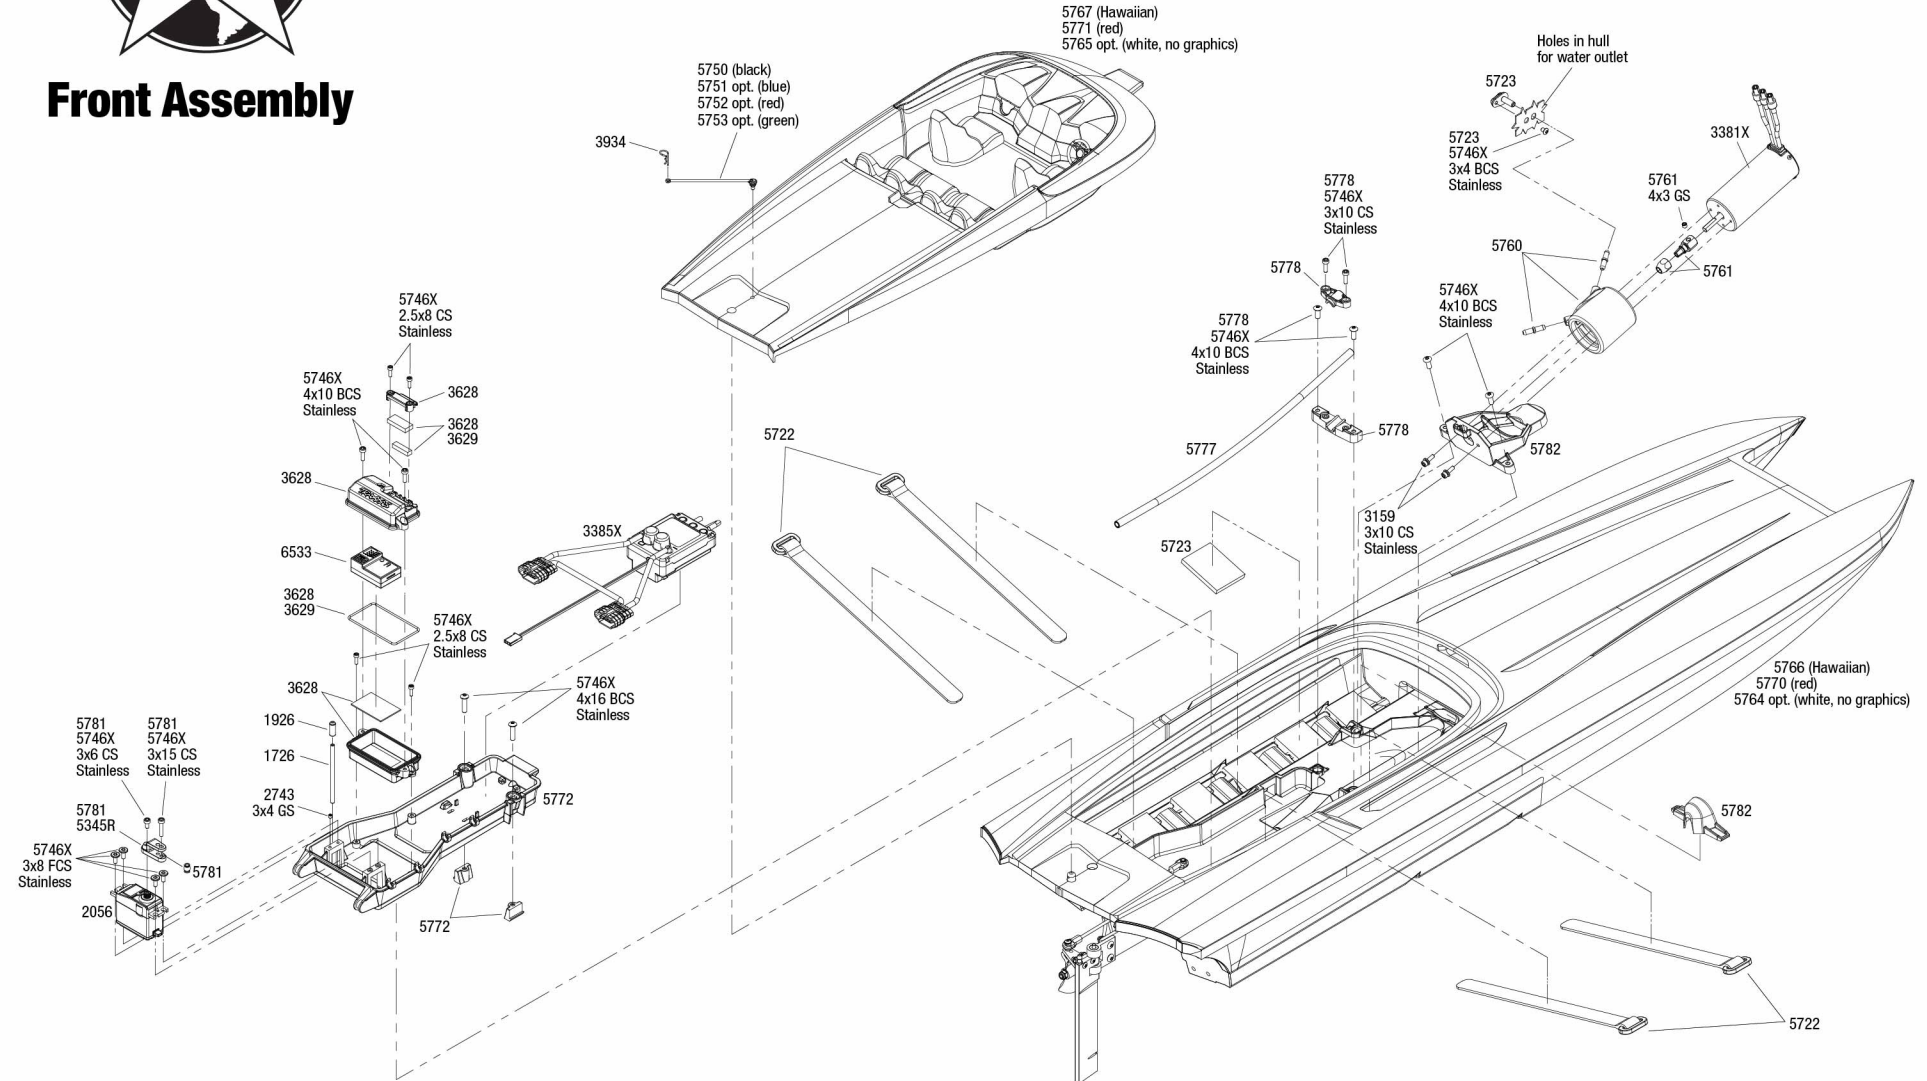

M41
WIDEBODY

Chassis Assembly

Specifications on this page are subject to change without notice. Every attempt has been made to ensure the accuracy of this drawing; however, Traxxas cannot be held responsible for typographical or other errors.

REV 180830-R04
See Parts List for a complete listing of optional accessories.

Front Assembly

REV 180830-R04
See Parts List for a complete listing of optional accessories.

Specifications on this page are subject to change without notice. Every attempt has been made to ensure the accuracy of this drawing; however, Traxxas cannot be held responsible for typographical or other errors.