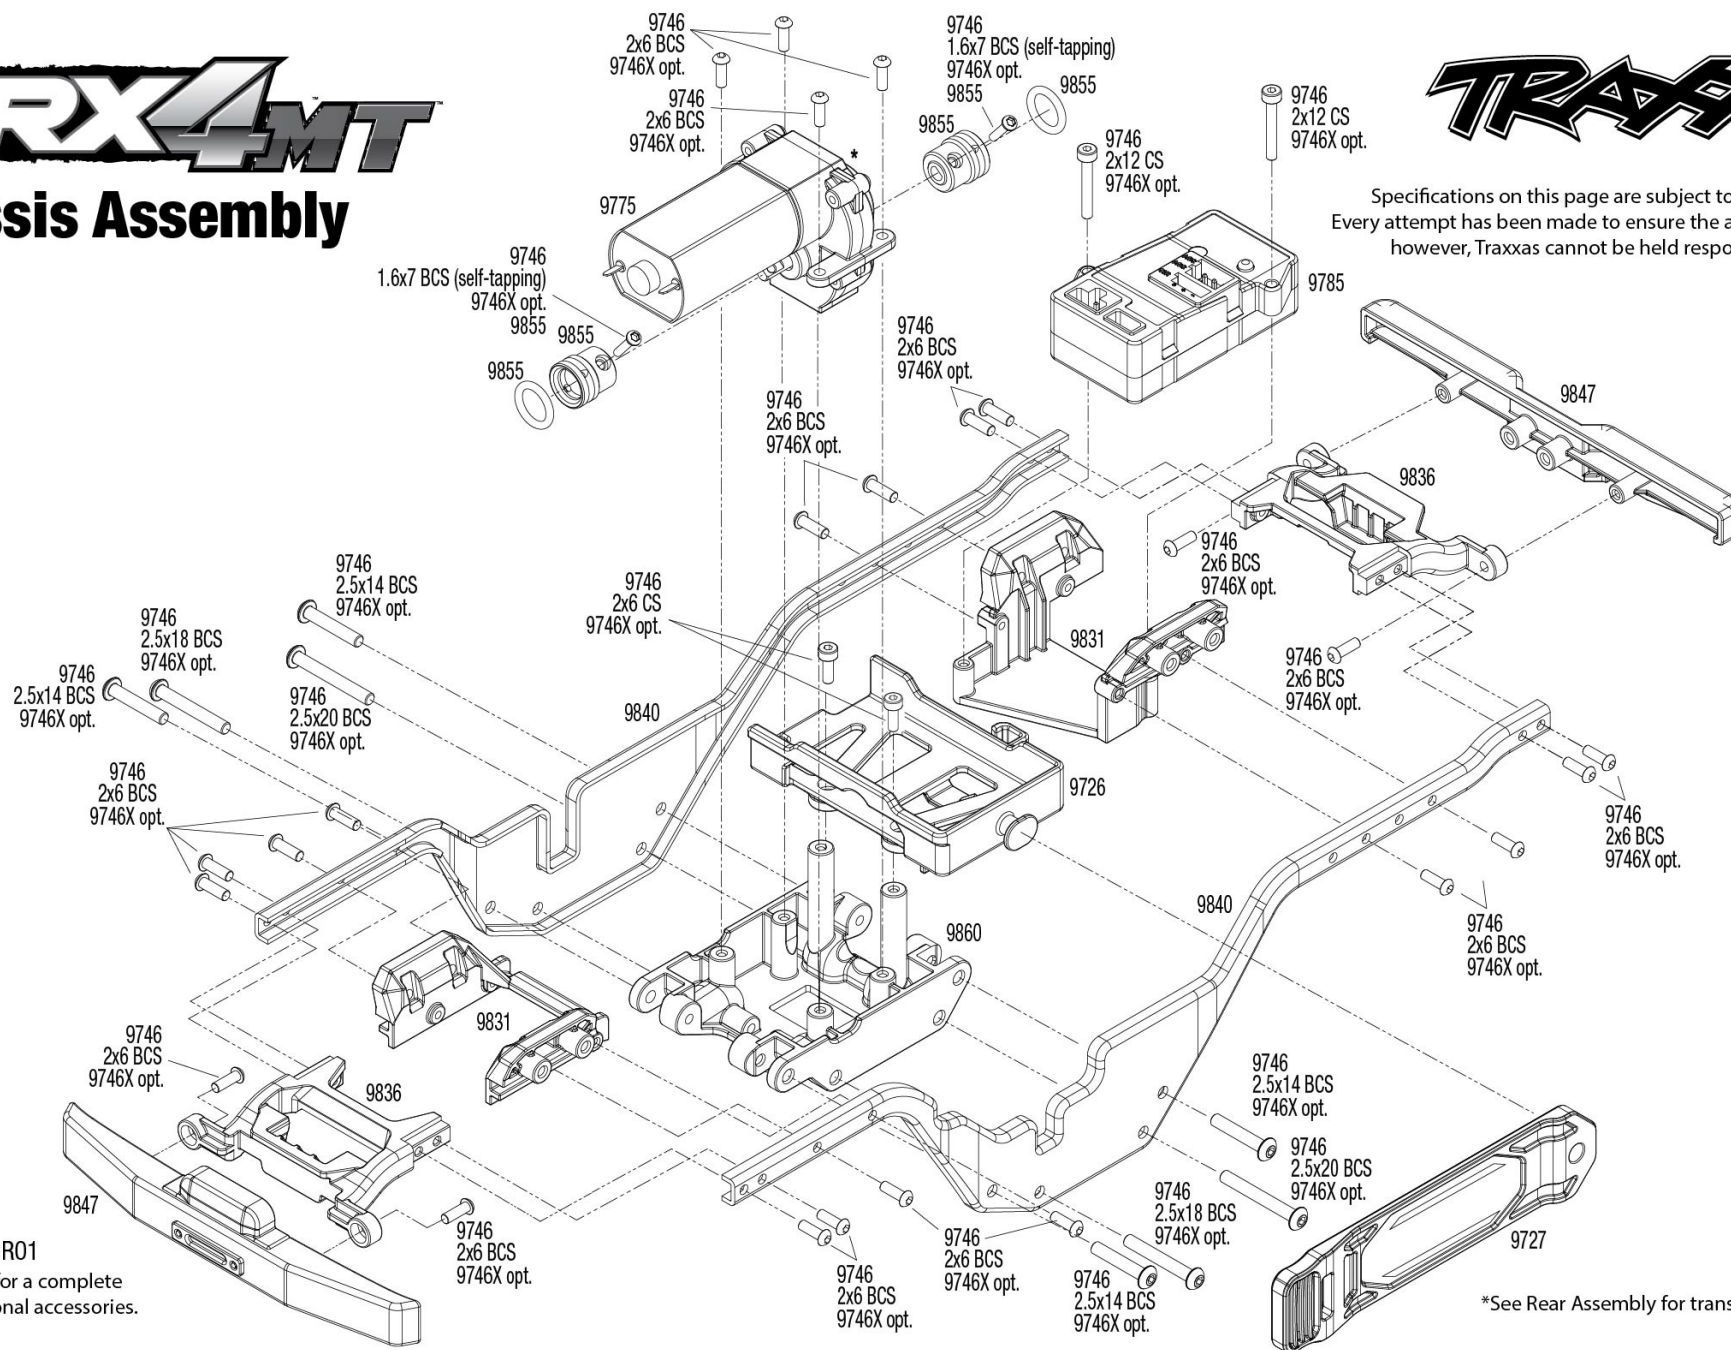

TRX4MT

Chassis Assembly

Specifications on this page are subject to change without notice. Every attempt has been made to ensure the accuracy of this drawing; however, Traxxas cannot be held responsible for typographical or other errors.

REV 240422-R01
See Parts List for a complete listing of optional accessories.

*See Rear Assembly for transmission exploded view.