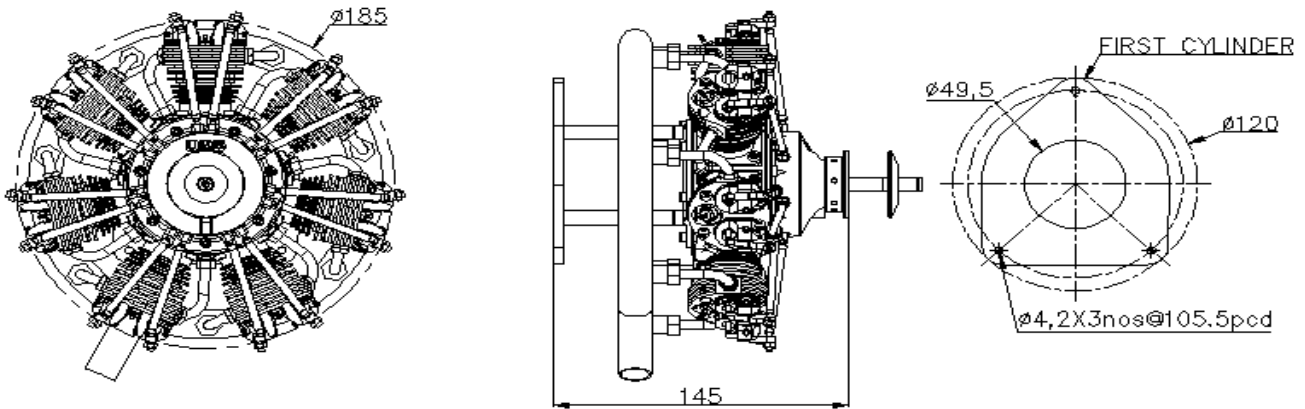

7-35CC RADIAL ENGINE SPECIFICATION

7-35CC SPECIFICATION

TYPE	GLOW
CYLINDER	7 (ABC TYPE)
CAPACITY	35CC
BORE	18MM
STROKE	20MM
POWER	2.2 HP
RPM RANGE	1100-6300
WEIGHT	1700g incl.(silencer)
ENGINE DIAMETER	185MM
ENGINE LENGTH	145MM
PROPELLER RECOMMENDED	17X10,18X6,18X12
MUFFLER TYPE	COLLECTOR RING
PLUG TYPE	2&4 CYCLE SUPER GLOW PLUG
CARBURETOR	UMS CARBURETOR