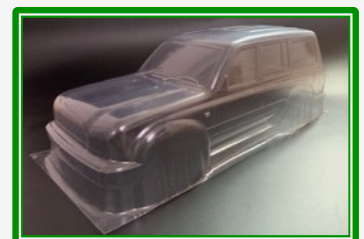

CB007

klar, unlackiert
Art.-Nr. 2410070
UVP: 39,95€

CB018

klar, unlackiert
Art.-Nr. 2410076
UVP: 39,95€