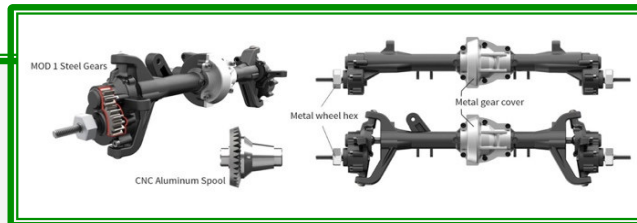

Portalachsen mit Metallgetriebedeckel